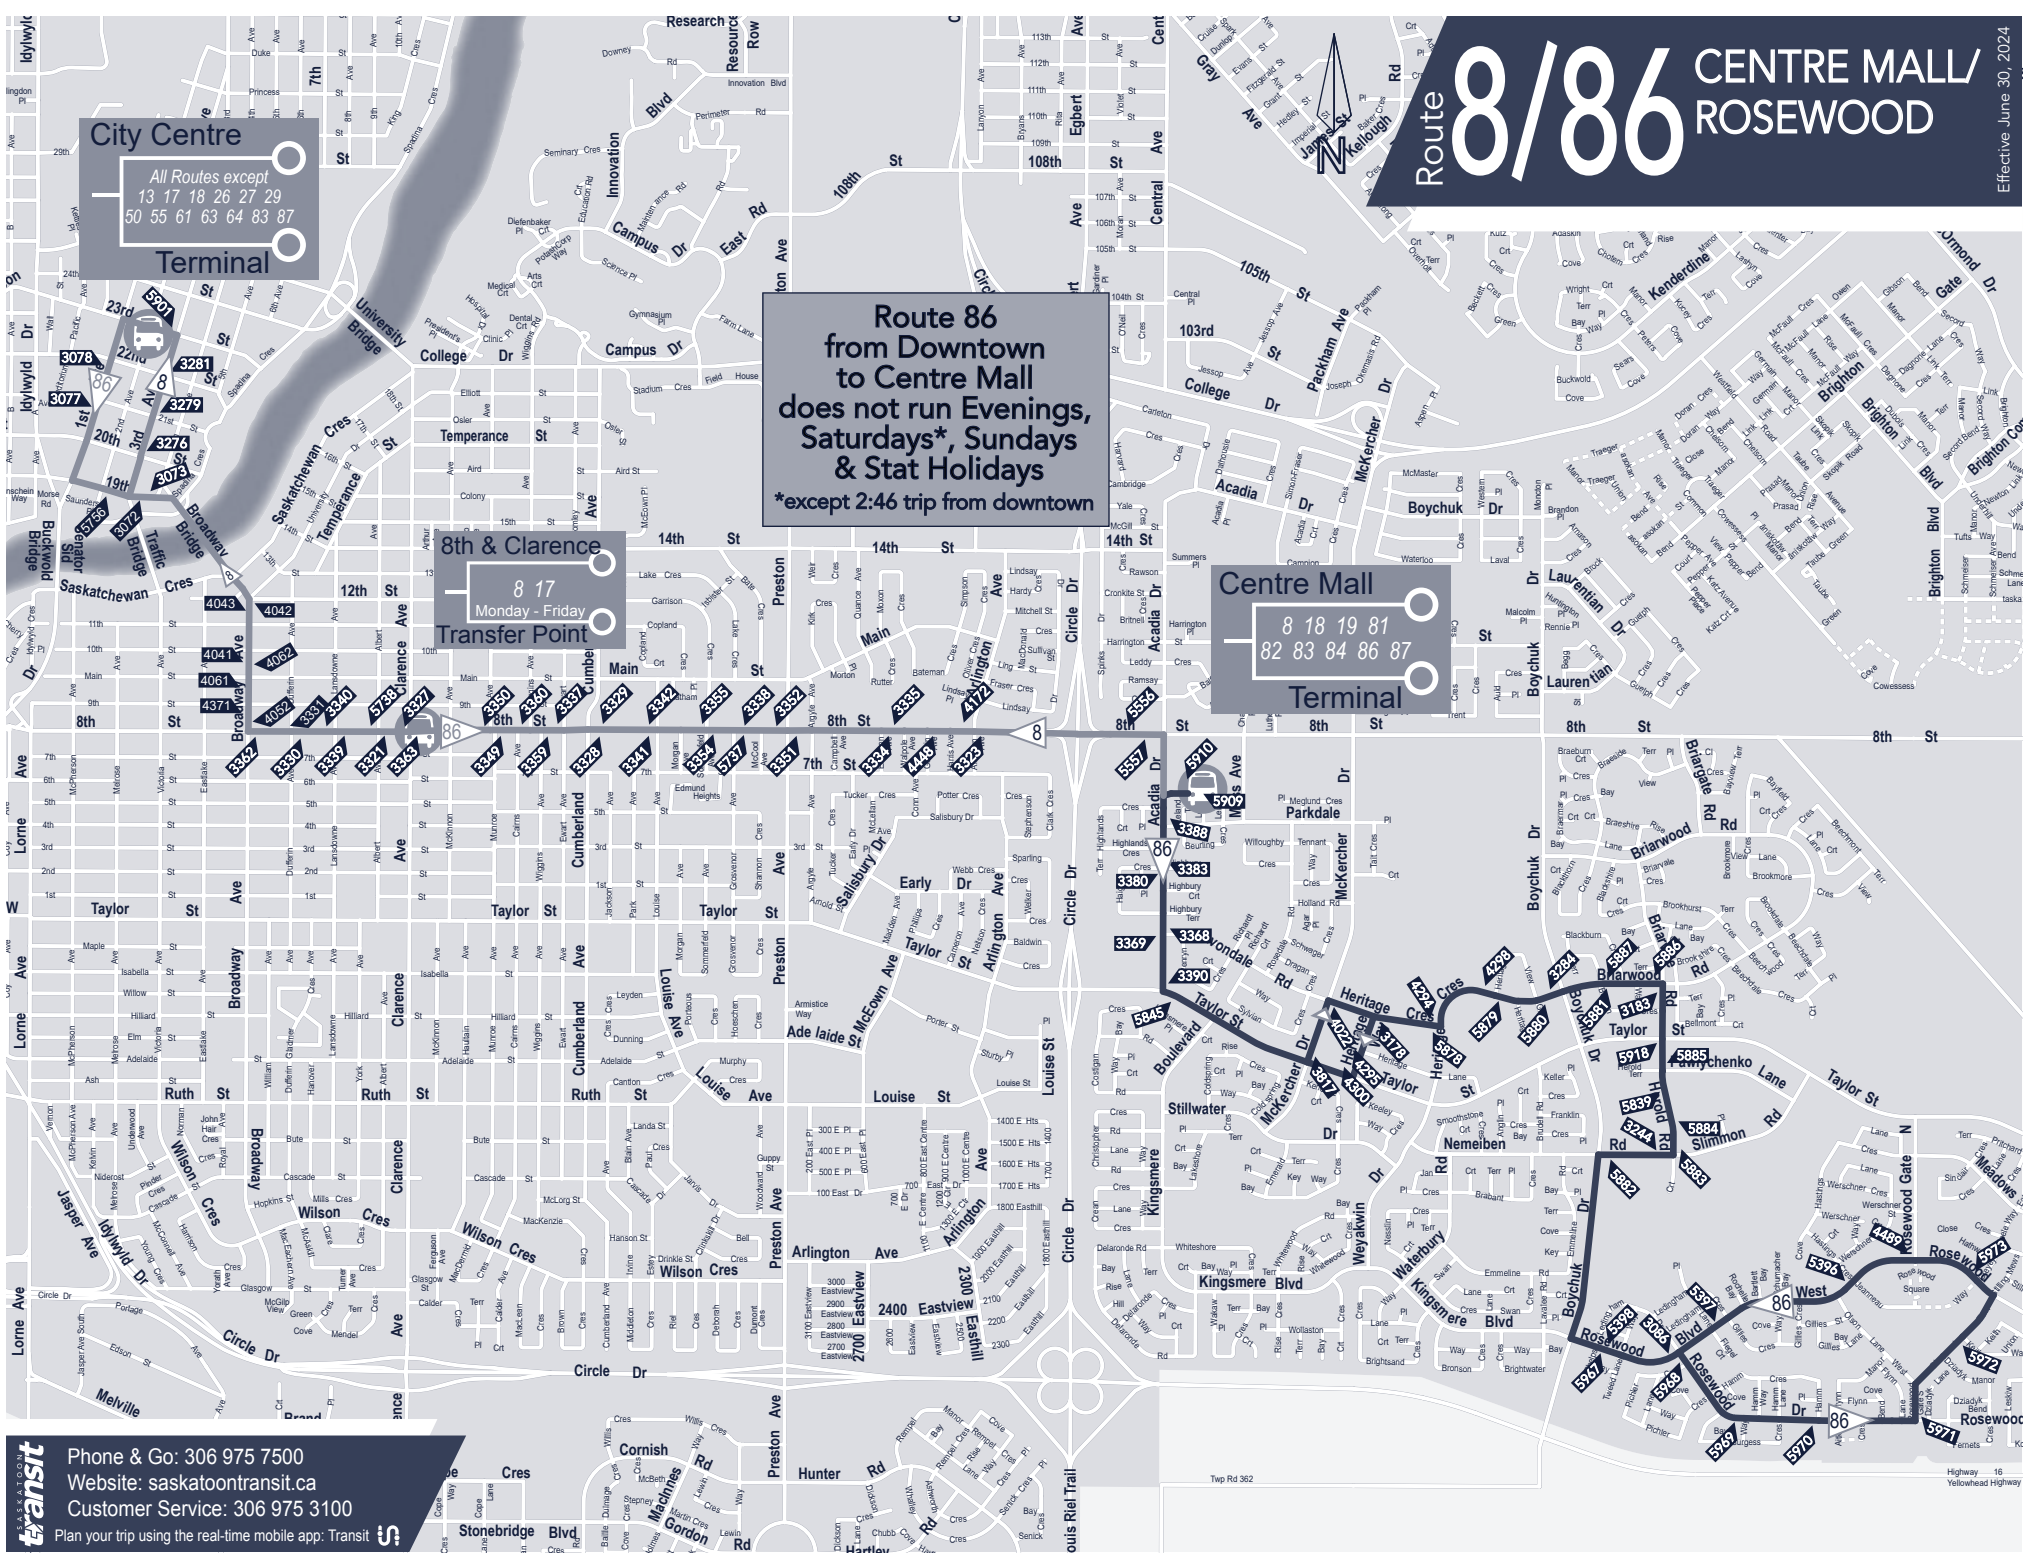

Route 8/86 CENTRE MALL/ROSEWOOD

Effective June 30, 2024

City Centre Terminal
All Routes except
13 17 18 26 27 29
50 55 61 63 64 83 87

Route 86 from Downtown to Centre Mall does not run Evenings, Saturdays*, Sundays & Stat Holidays
*except 2:46 trip from downtown

8 17
Monday - Friday
Transfer Point

Centre Mall Terminal
8 18 19 81
82 83 84 86 87

saskatoon transit
Phone & Go: 306 975 7500
Website: saskatoontransit.ca
Customer Service: 306 975 3100
Plan your trip using the real-time mobile app: Transit