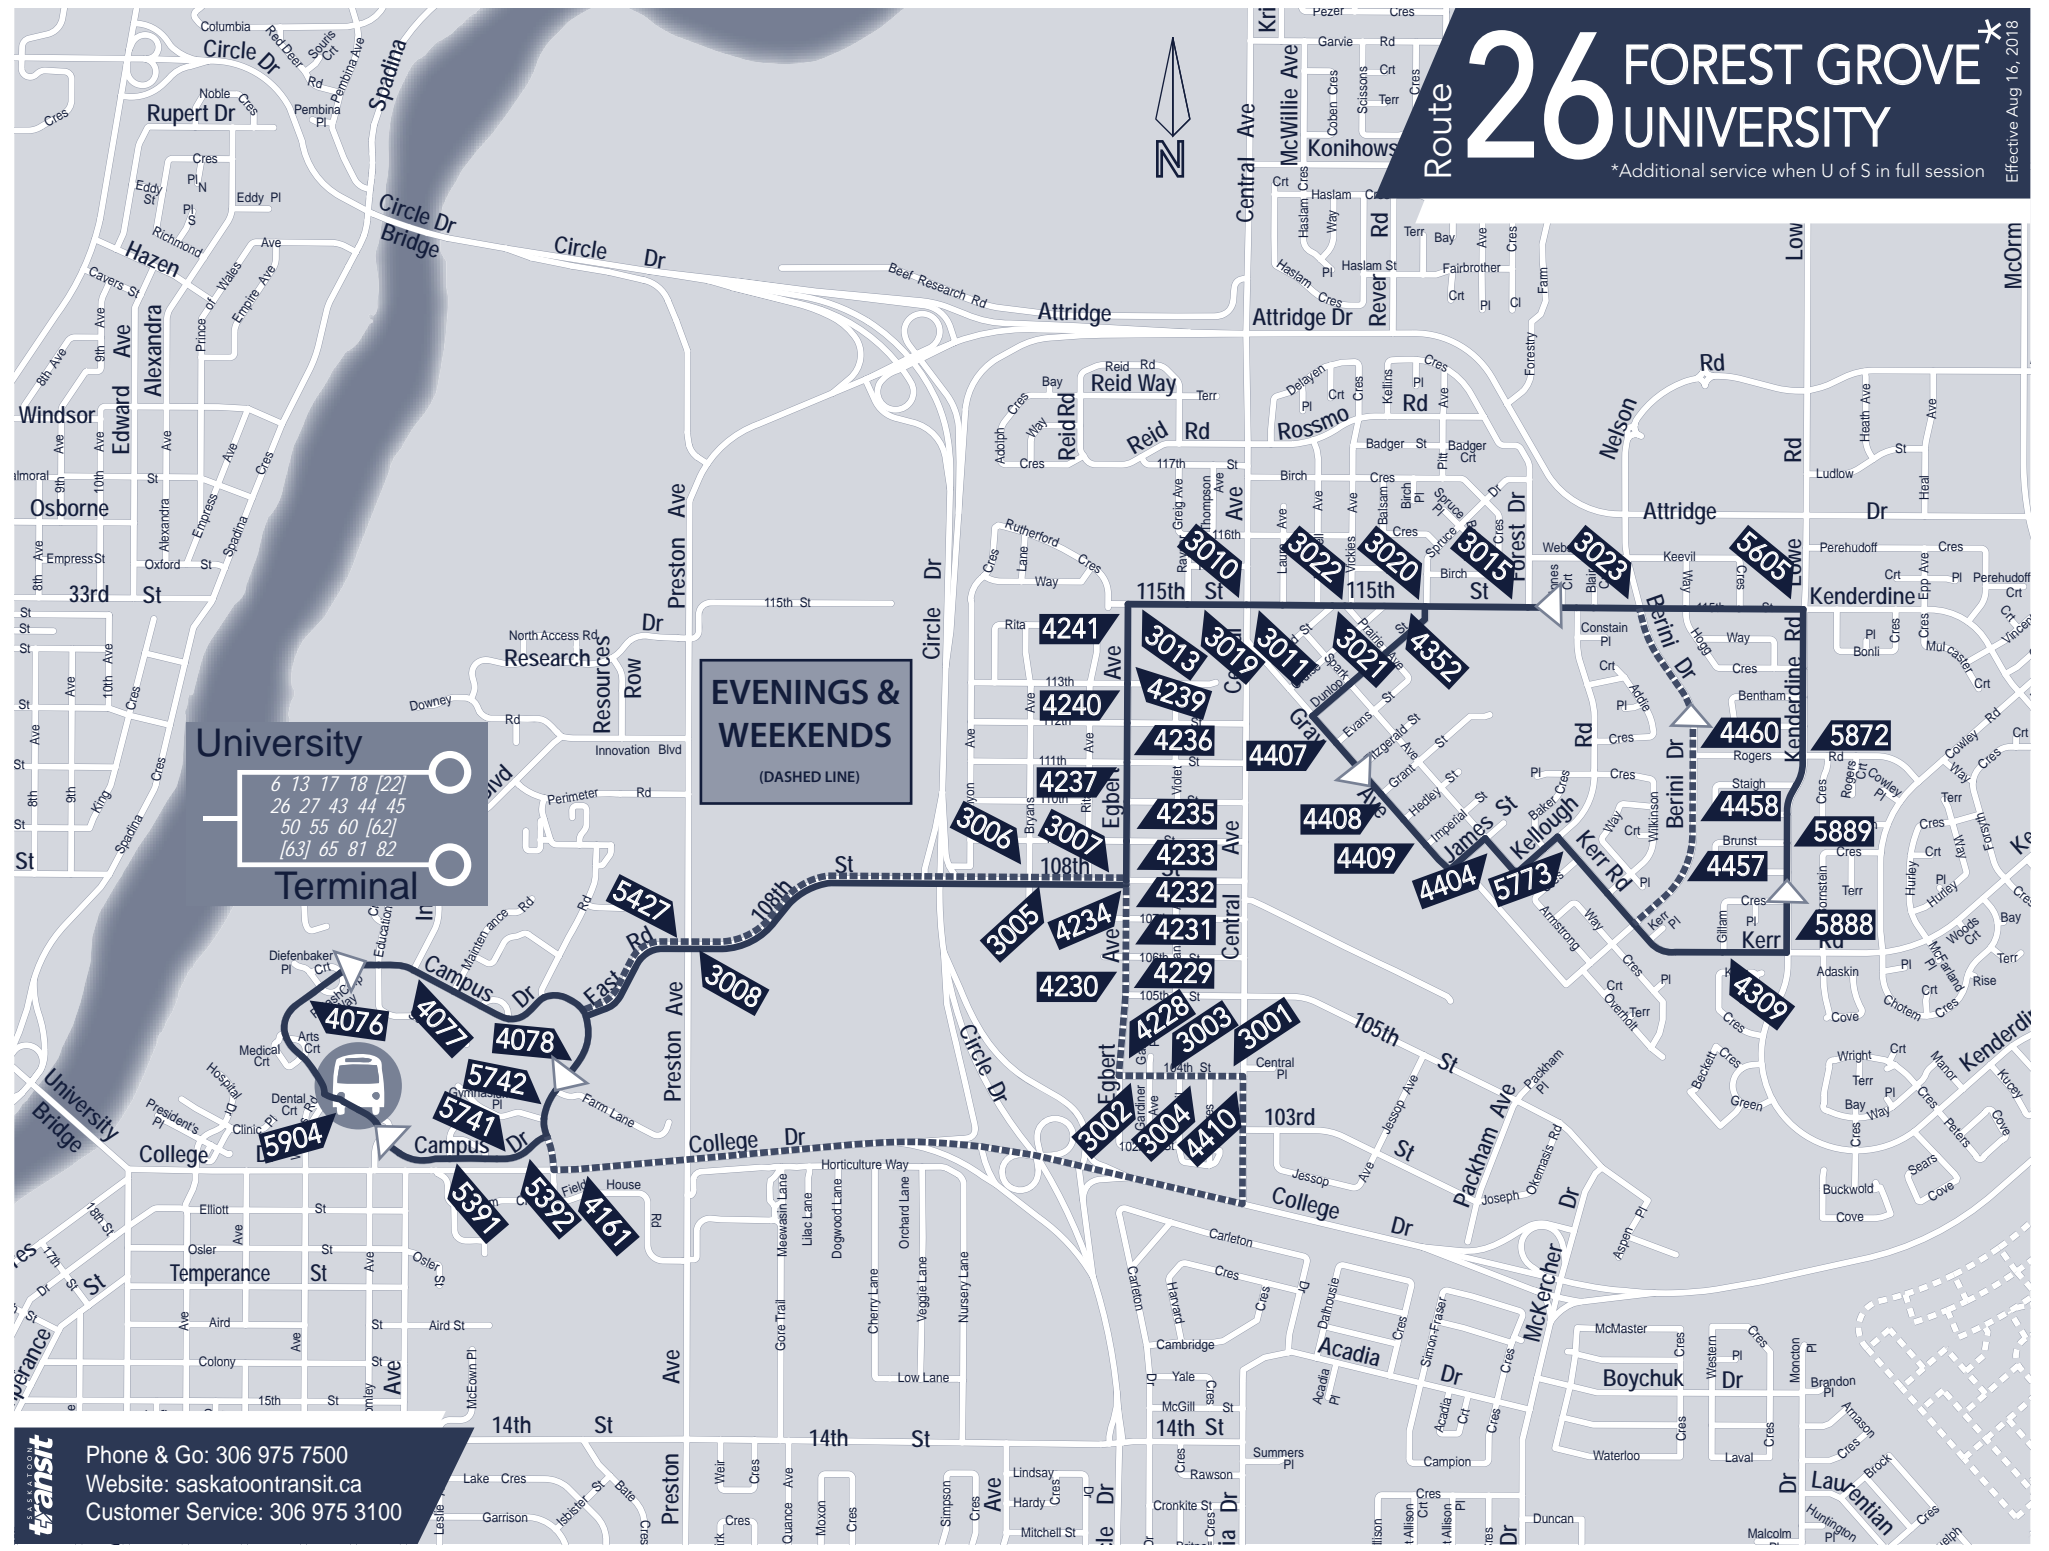

# Route 26 FOREST GROVE UNIVERSITY

\*Additional service when U of S in full session

Effective Aug 16, 2018

**University**

6 13 17 18 [22]  
 26 27 43 44 45  
 50 55 60 [62]  
 [63] 65 81 82

**Terminal**

**EVENINGS & WEEKENDS**  
 (DASHED LINE)

**saskatoon transit**

Phone & Go: 306 975 7500  
 Website: saskatoontransit.ca  
 Customer Service: 306 975 3100

26 Forest Grove*										
Forest Grove					University					
UNIVERSITY - PLACE RIEL	104TH STREET & CENTRAL AVENUE	EGBERT AVENUE & 108TH STREET	115th STREET & DUNLOP STREET	KENDERDINE ROAD & KERR ROAD	BERINI DRIVE & ROGERS ROAD	115TH STREET & SPRUCE DRIVE	EGBERT AVENUE & 108TH STREET	CENTRAL AVENUE & 104TH STREET	UNIVERSITY - PLACE RIEL	
Monday to Friday										
--	--	7:39 AM	7:42 AM	7:47 AM	--	7:51 AM	7:55 AM	--	8:03 AM	
--	--	8:09 AM	8:12 AM	8:17 AM	--	8:21 AM	8:25 AM	--	8:33 AM	<b>G</b>
--	--	8:39 AM	8:42 AM	8:47 AM	--	8:51 AM	8:55 AM	--	9:03 AM	<b>G</b>
--	--	9:09 AM	9:12 AM	9:17 AM	--	9:21 AM	9:25 AM	--	9:33 AM	<b>G</b>

 Designated low floor service

**G** End of service, bus to garage

\* Schedule operates when U of S is in full session