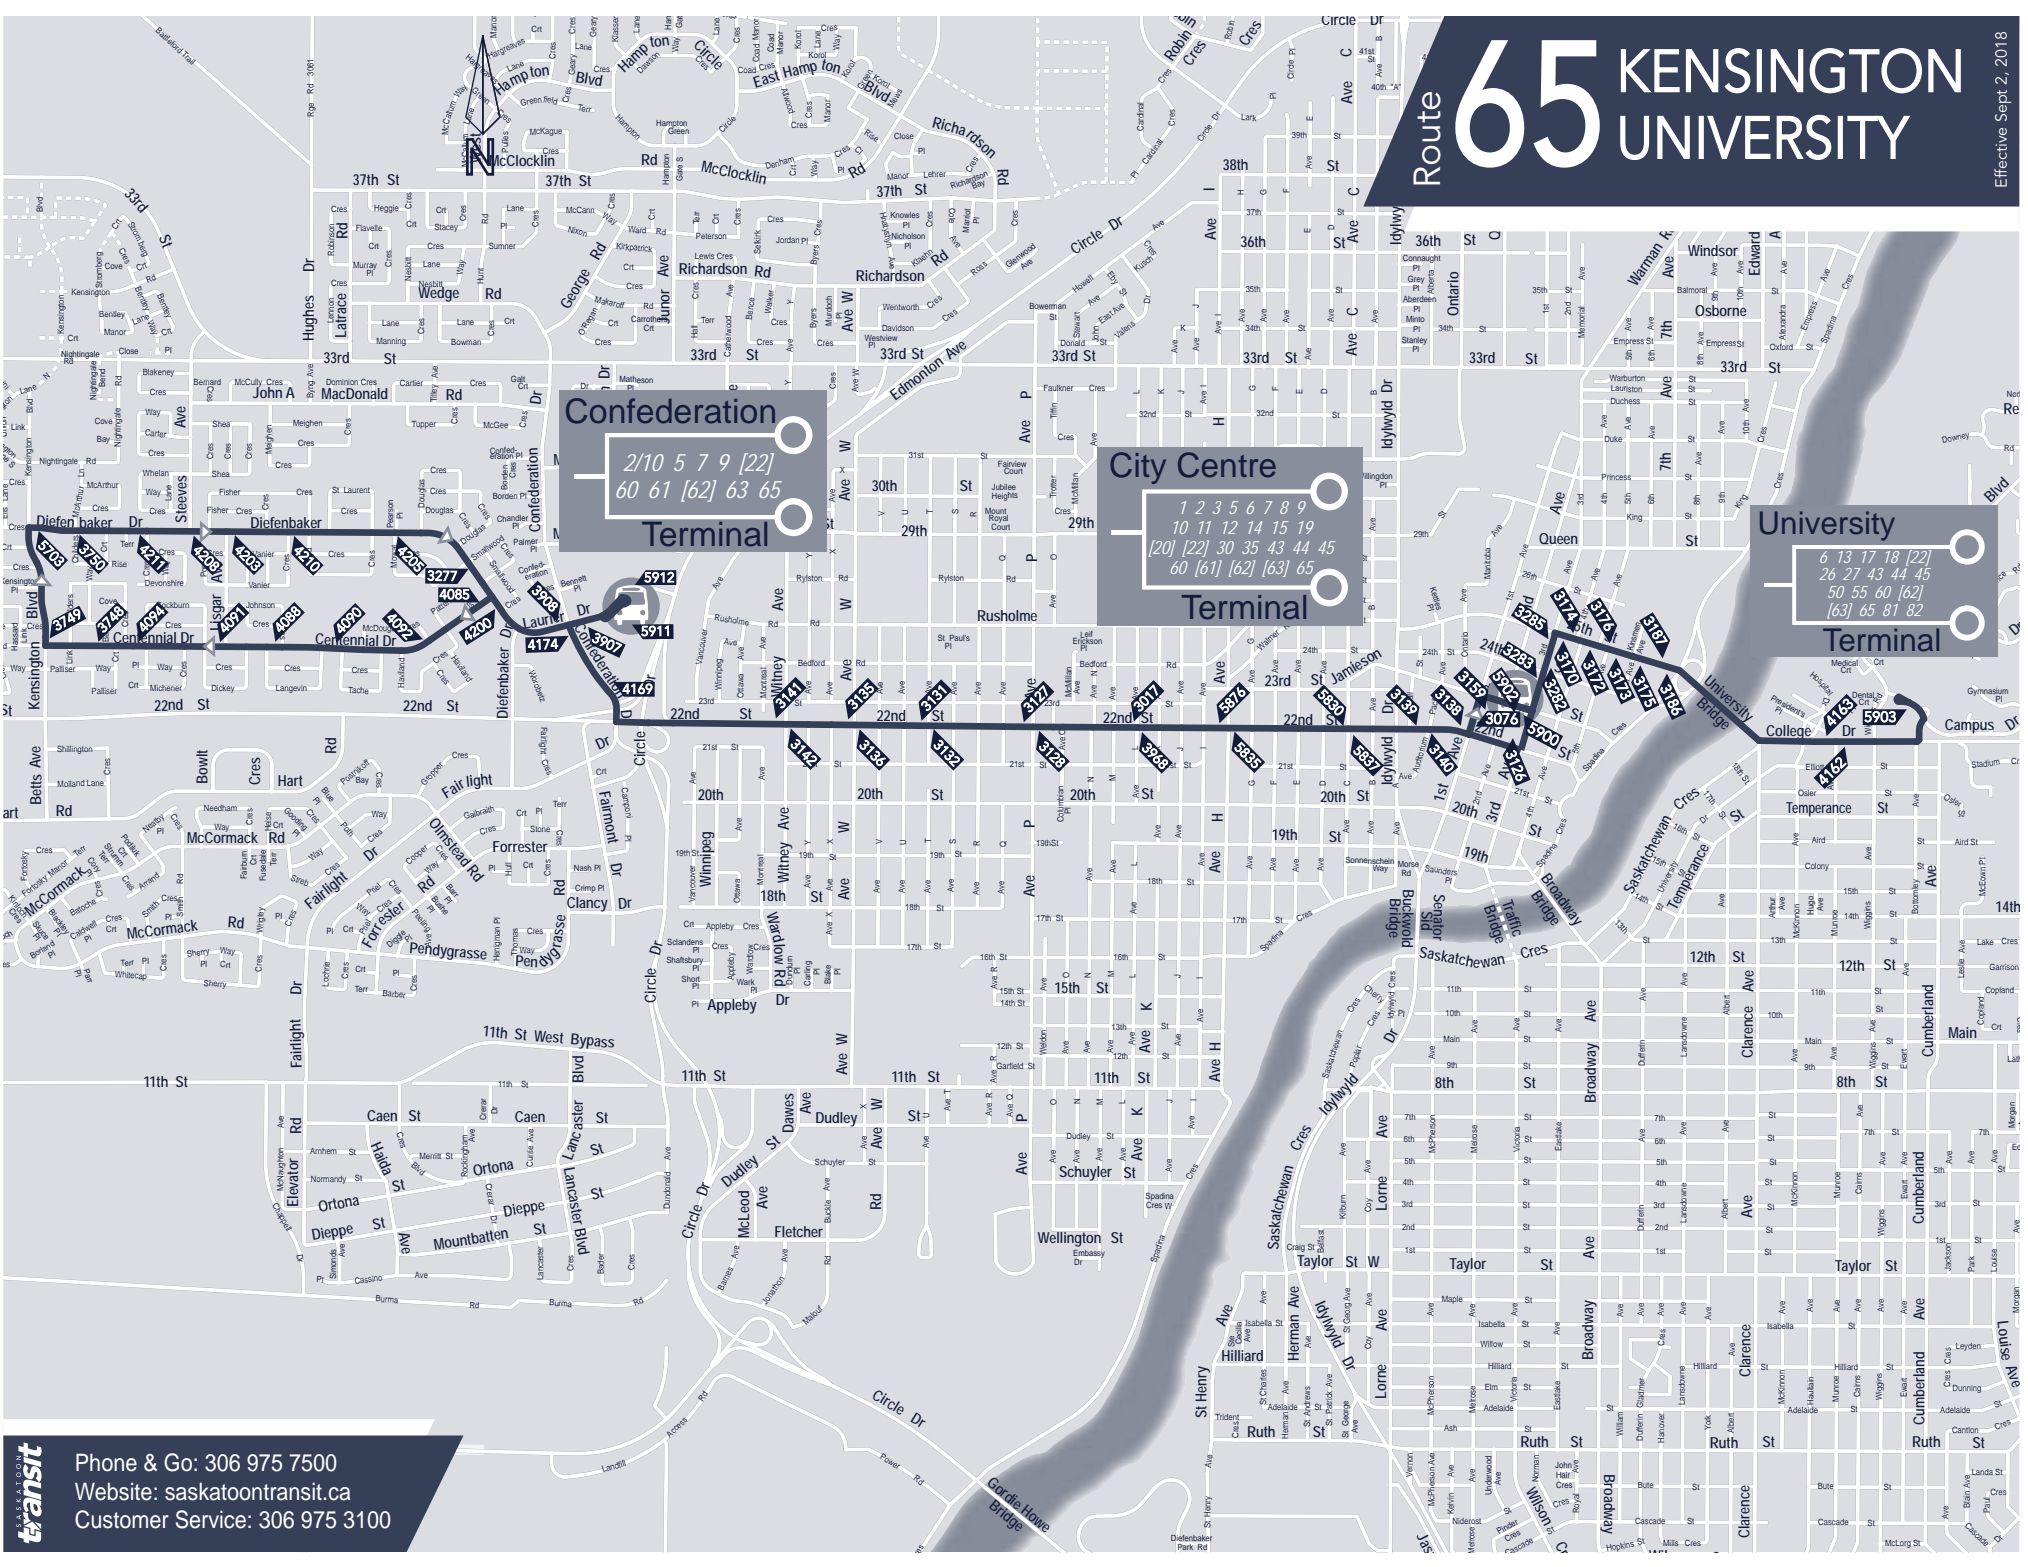

Route 65 KENSINGTON UNIVERSITY

Effective Sept. 2, 2018

Confederation

2/10 5 7 9 [22]
60 61 [62] 63 65

Terminal

City Centre

1 2 3 5 6 7 8 9
10 11 12 14 15 19
[20] [22] 30 35 43 44 45
60 [61] [62] [63] 65

Terminal

University

6 13 17 18 [22]
26 27 43 44 45
50 55 60 [62]
[63] 65 81 82

Terminal

transit Phone & Go: 306 975 7500
Website: saskatoontransit.ca
Customer Service: 306 975 3100