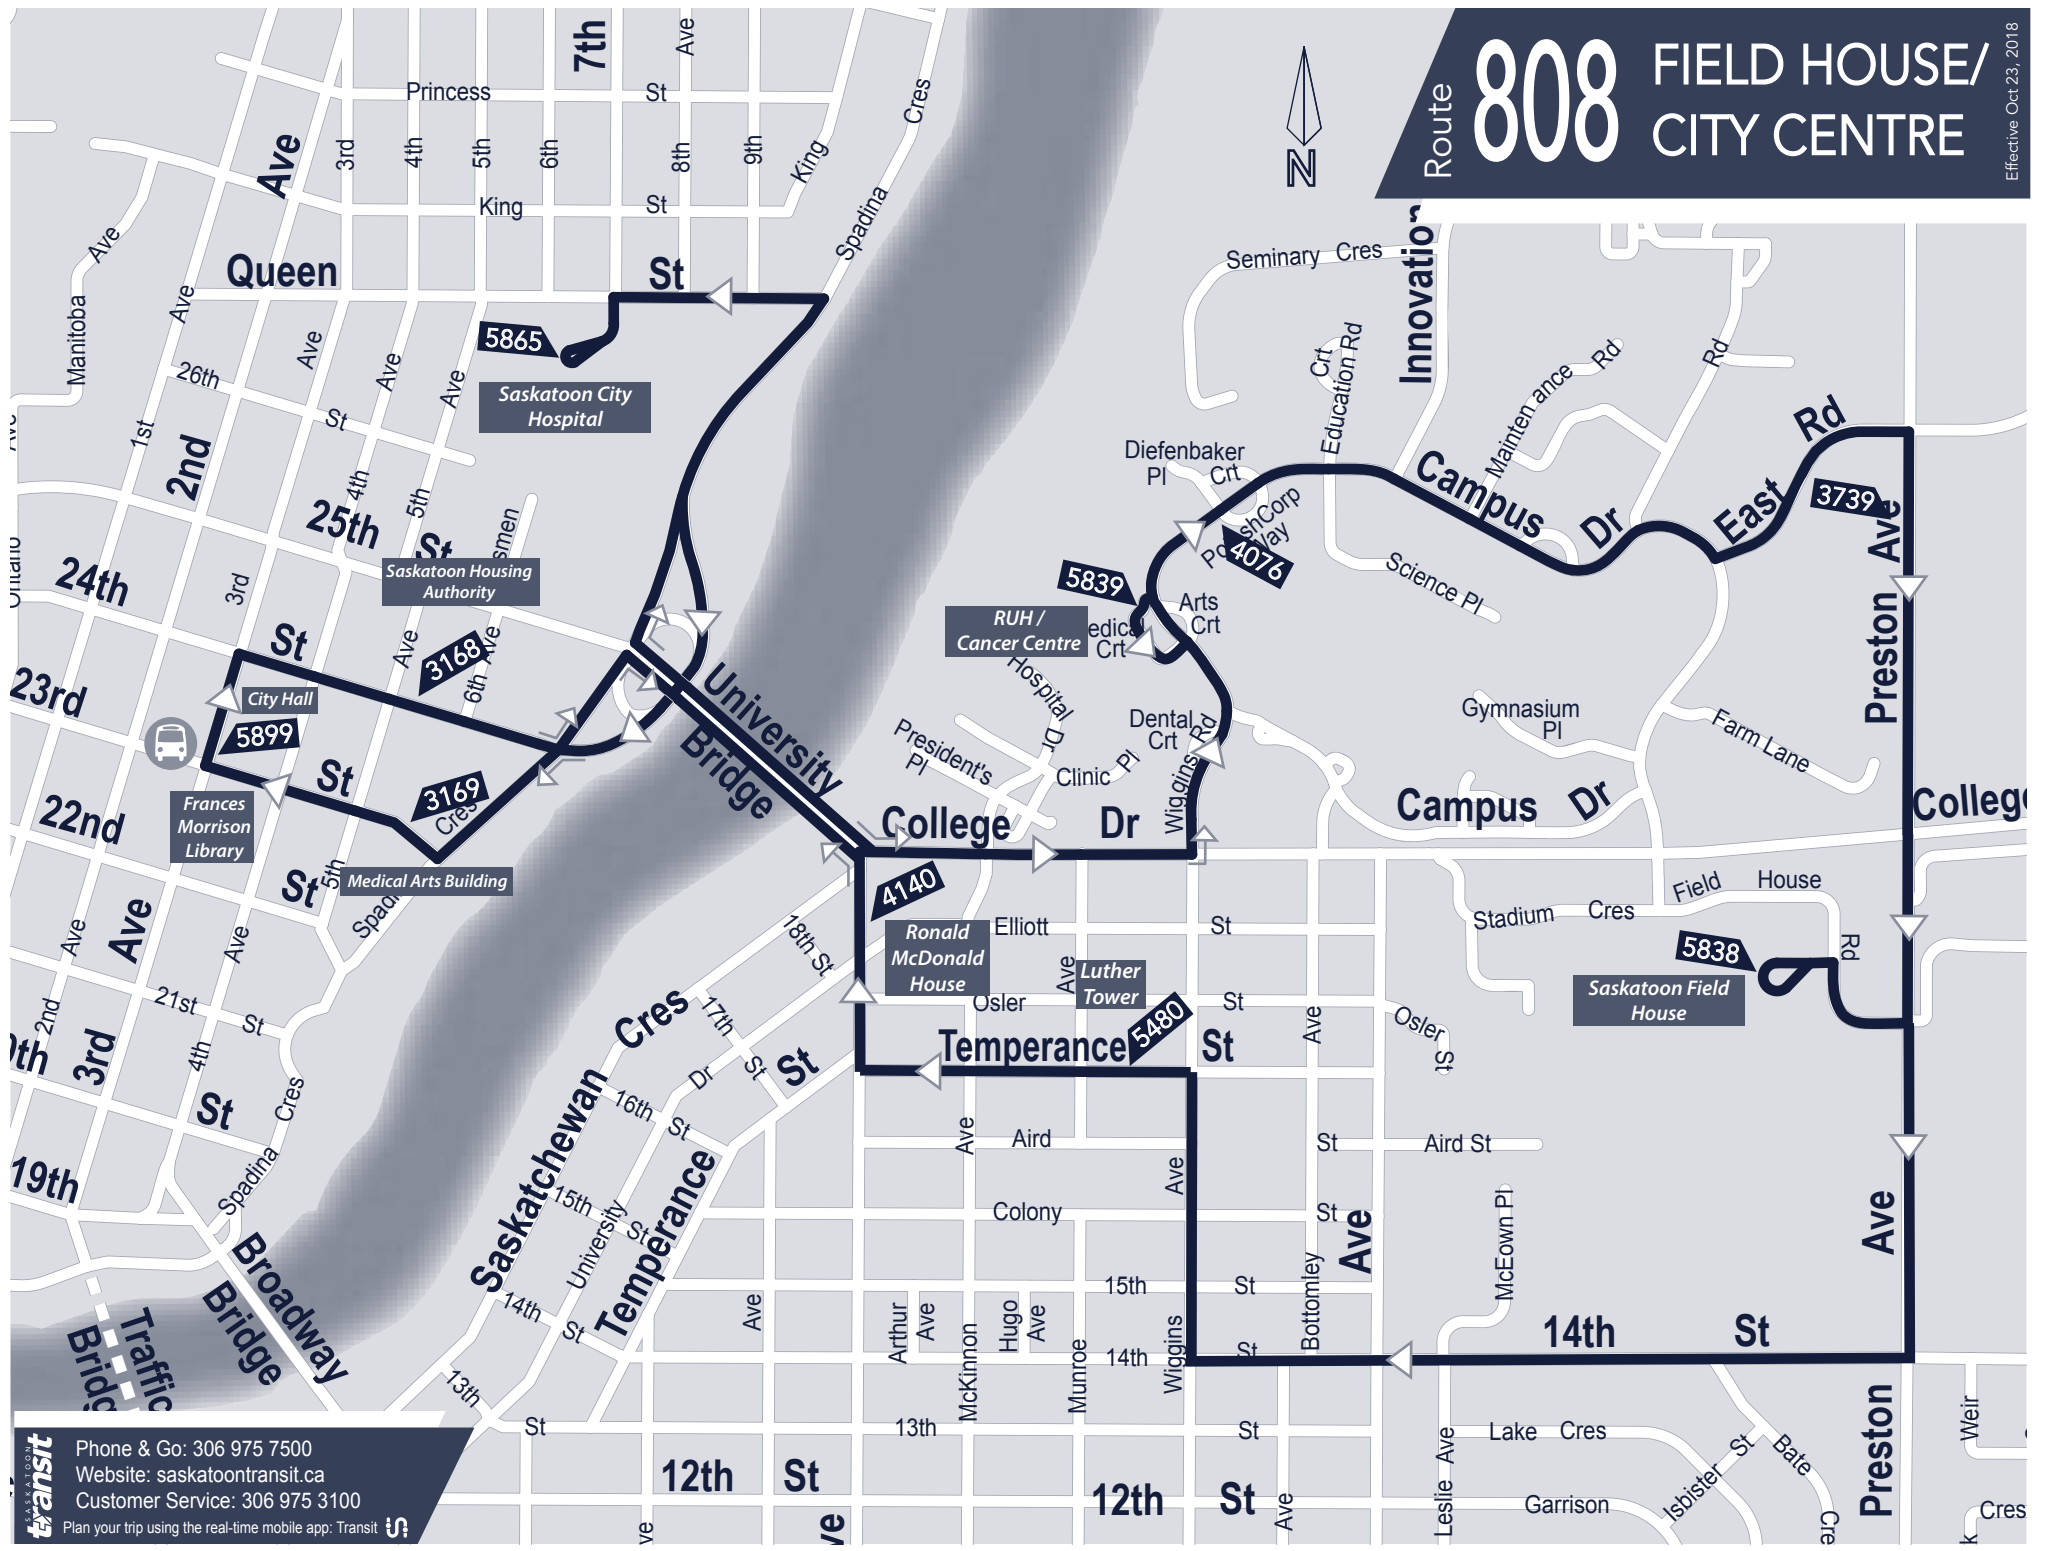

Route 808 FIELD HOUSE/ CITY CENTRE

Effective Oct 23, 2018

saskatoon transit
 Phone & Go: 306 975 7500
 Website: saskatoontransit.ca
 Customer Service: 306 975 3100
 Plan your trip using the real-time mobile app: Transit

808

Field House

City Centre

| | CITY CENTRE | SASKATOON HOUSING AUTHORITY | RUH / CANCER CENTRE | PRESTON AVENUE / 108TH STREET | FIELD HOUSE | LUTHER TOWER | RONALD MCDONALD HOUSE | CITY HOSPITAL | MEDICAL ARTS BUILDING | CITY CENTRE |
|-------------------------|-------------|-----------------------------|---------------------|-------------------------------|-------------|--------------|-----------------------|---------------|-----------------------|-------------|
| Monday to Friday | | | | | | | | | | |
| ♿ | | | | | 9:45 AM | 9:53 AM | 9:56 AM | 10:03 AM | 10:09 AM | 10:11 AM |
| ♿ | 10:12 AM | 10:13 AM | 10:20 AM | 10:25 AM | 10:29 AM | 10:38 AM | 10:41 AM | 10:48 AM | 10:54 AM | 10:56 AM |
| ♿ | 10:57 AM | 10:58 AM | 11:05 AM | 11:10 AM | 11:14 AM | 11:23 AM | 11:26 AM | 11:33 AM | 11:39 AM | 11:41 AM |
| ♿ | 11:42 AM | 11:43 AM | 11:50 AM | 11:55 AM | 11:59 AM | 12:08 PM | 12:11 PM | 12:18 PM | 12:24 PM | 12:26 PM |
| ♿ | 12:27 PM | 12:28 PM | 12:35 PM | 12:40 PM | 12:44 PM | 12:53 PM | 12:56 PM | 1:03 PM | 1:09 PM | 1:11 PM |
| ♿ | 1:12 PM | 1:13 PM | 1:20 PM | 1:25 PM | 1:29 PM | 1:38 PM | 1:41 PM | 1:48 PM | 1:54 PM | 1:56 PM |
| ♿ | 1:57 PM | 1:58 PM | 2:05 PM | 2:10 PM | 2:14 PM | 2:23 PM | 2:26 PM | 2:33 PM | 2:39 PM | 2:41 PM |

♿ Designated low floor service