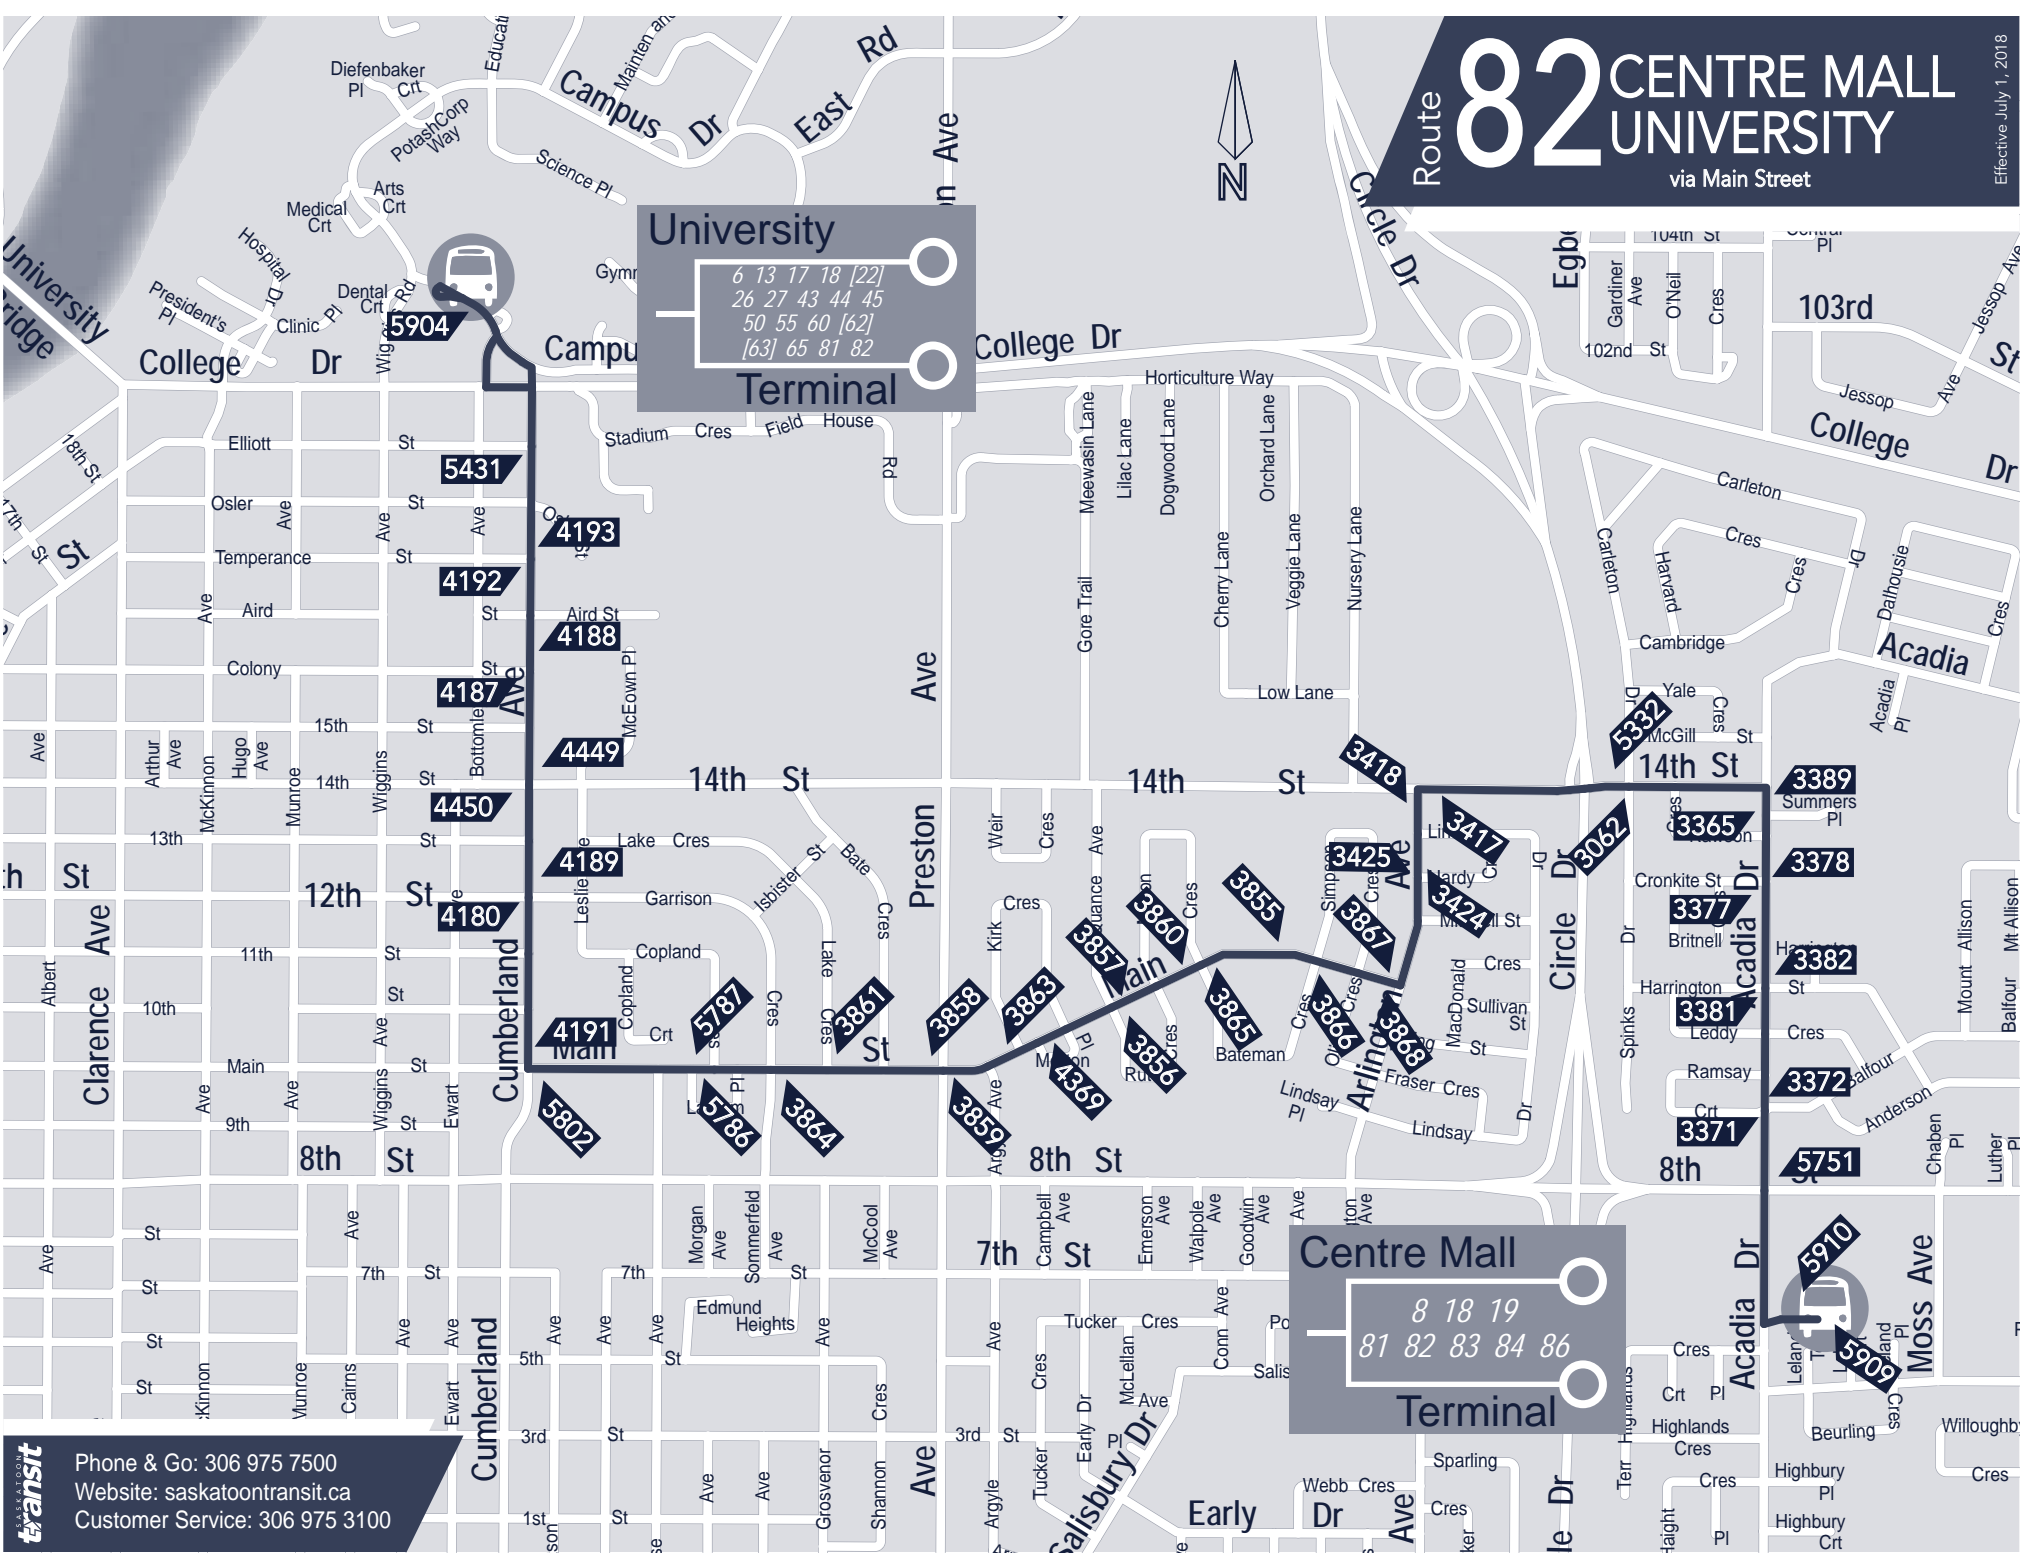

Route 82 CENTRE MALL UNIVERSITY

via Main Street

Effective July 1, 2018

University Terminal

6	13	17	18	22
26	27	43	44	45
50	55	60	62	
63	65	81	82	

Centre Mall Terminal

8	18	19		
81	82	83	84	86

saskatoon transit
Phone & Go: 306 975 7500
Website: saskatoontransit.ca
Customer Service: 306 975 3100