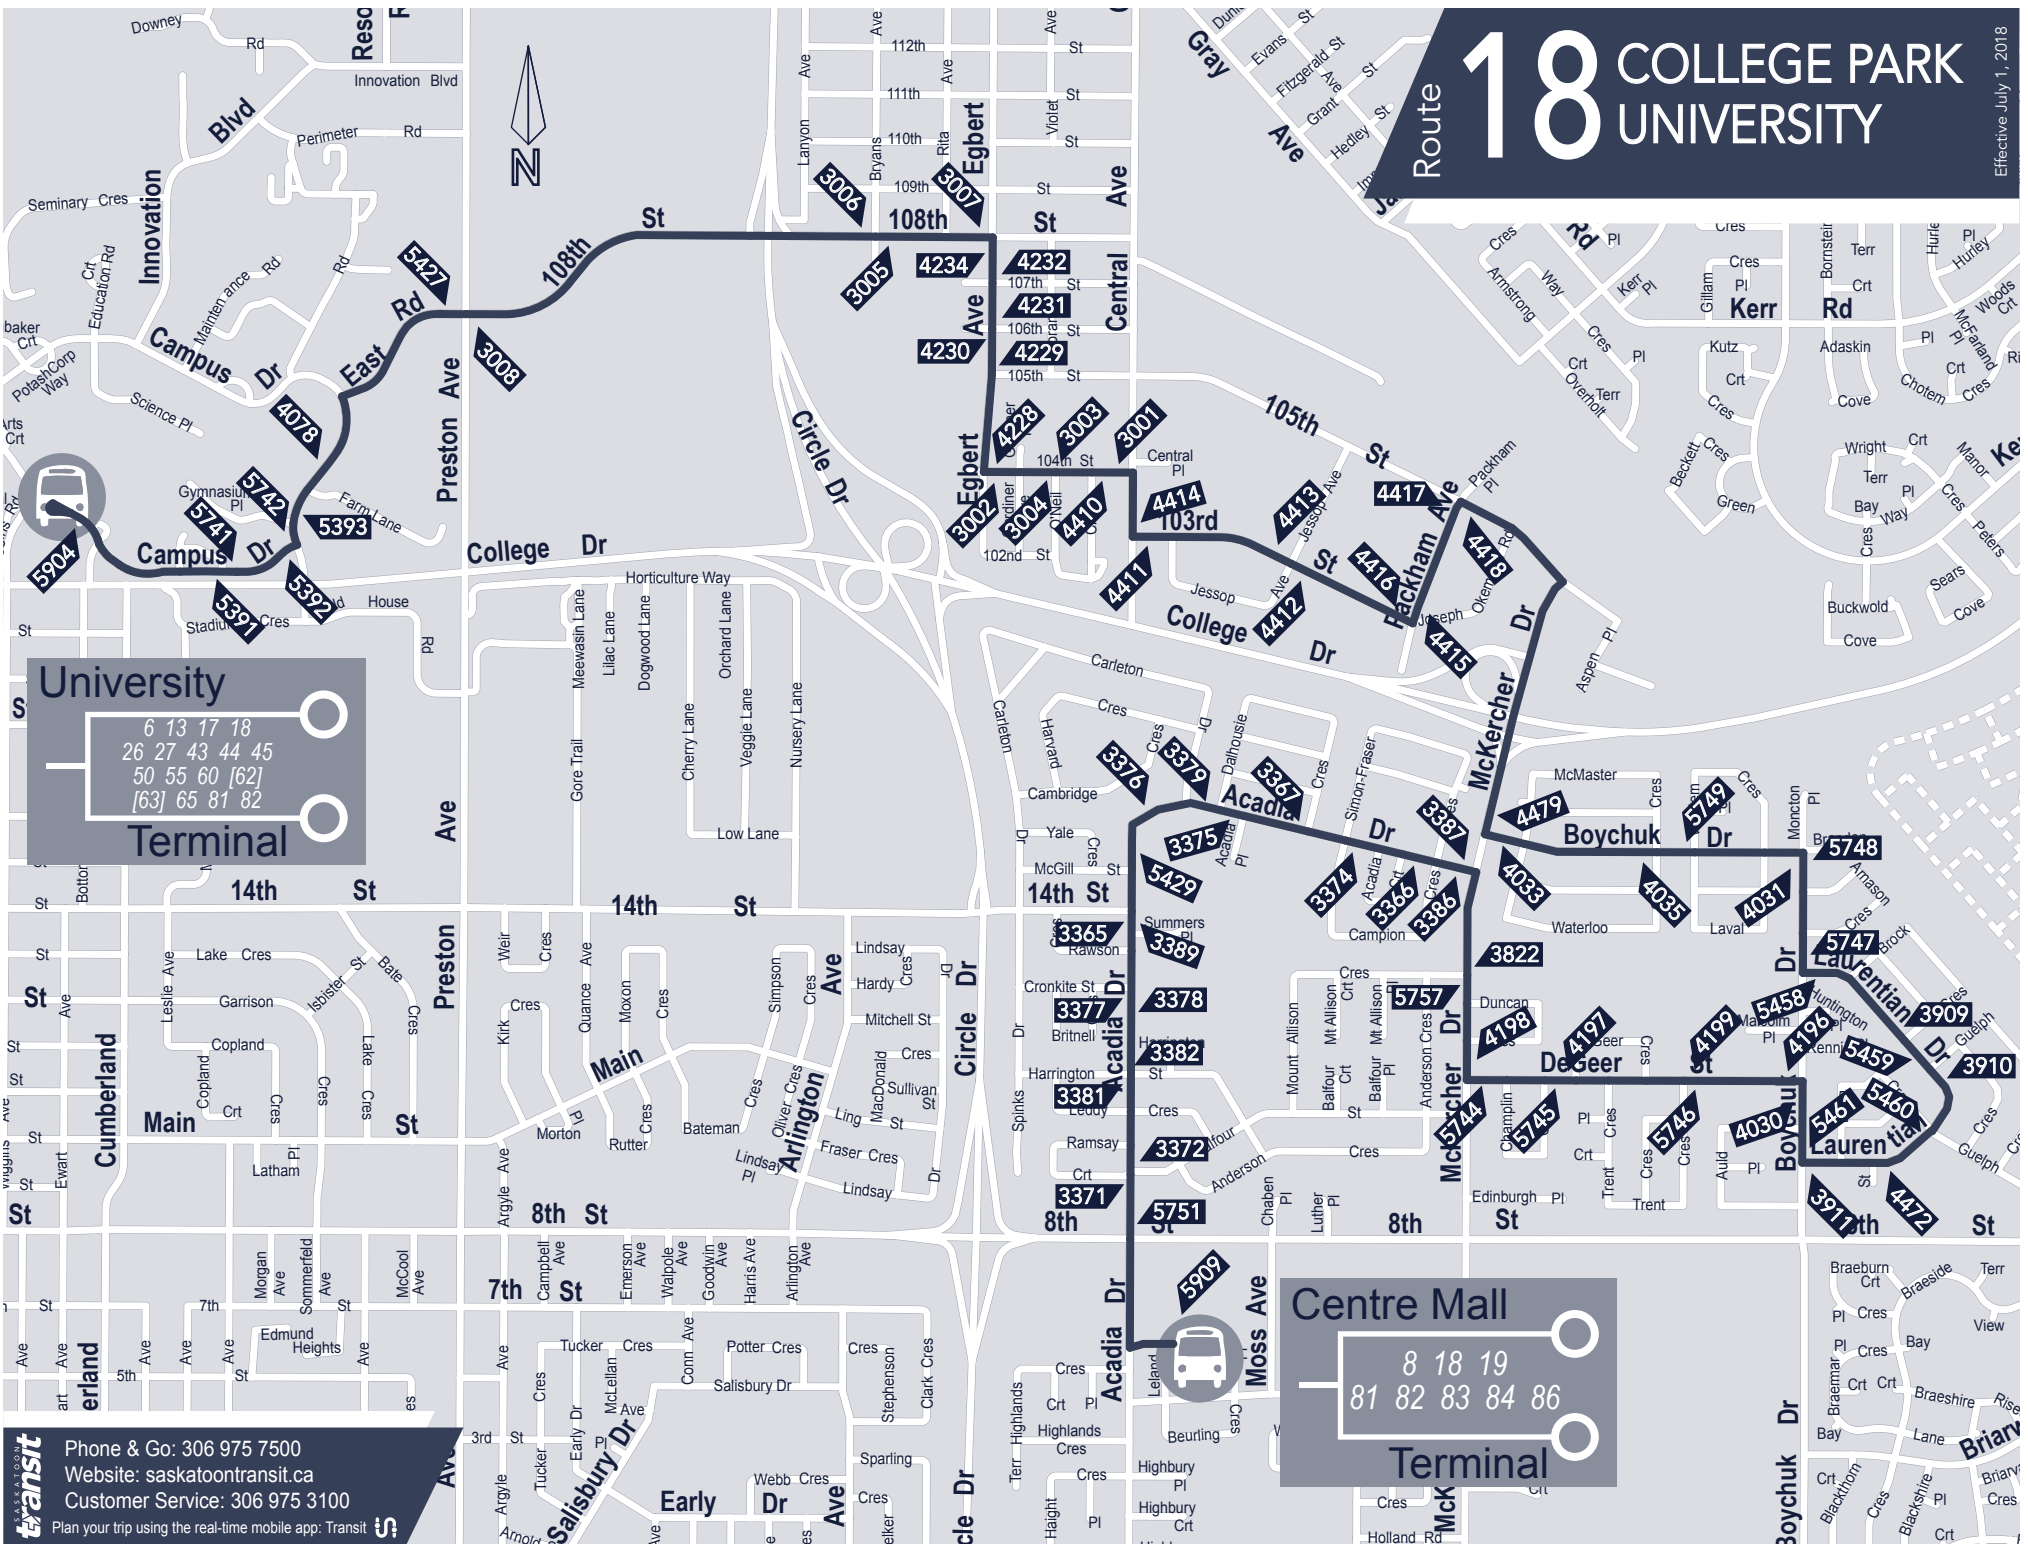

Route 18 COLLEGE PARK UNIVERSITY

Effective July 1, 2018

University Terminal

6 13 17 18
26 27 43 44 45
50 55 60 [62]
[63] 65 81 82

Centre Mall Terminal

8 18 19
81 82 83 84 86

saskatoon transit
Phone & Go: 306 975 7500
Website: saskatoontransit.ca
Customer Service: 306 975 3100
Plan your trip using the real-time mobile app: Transit