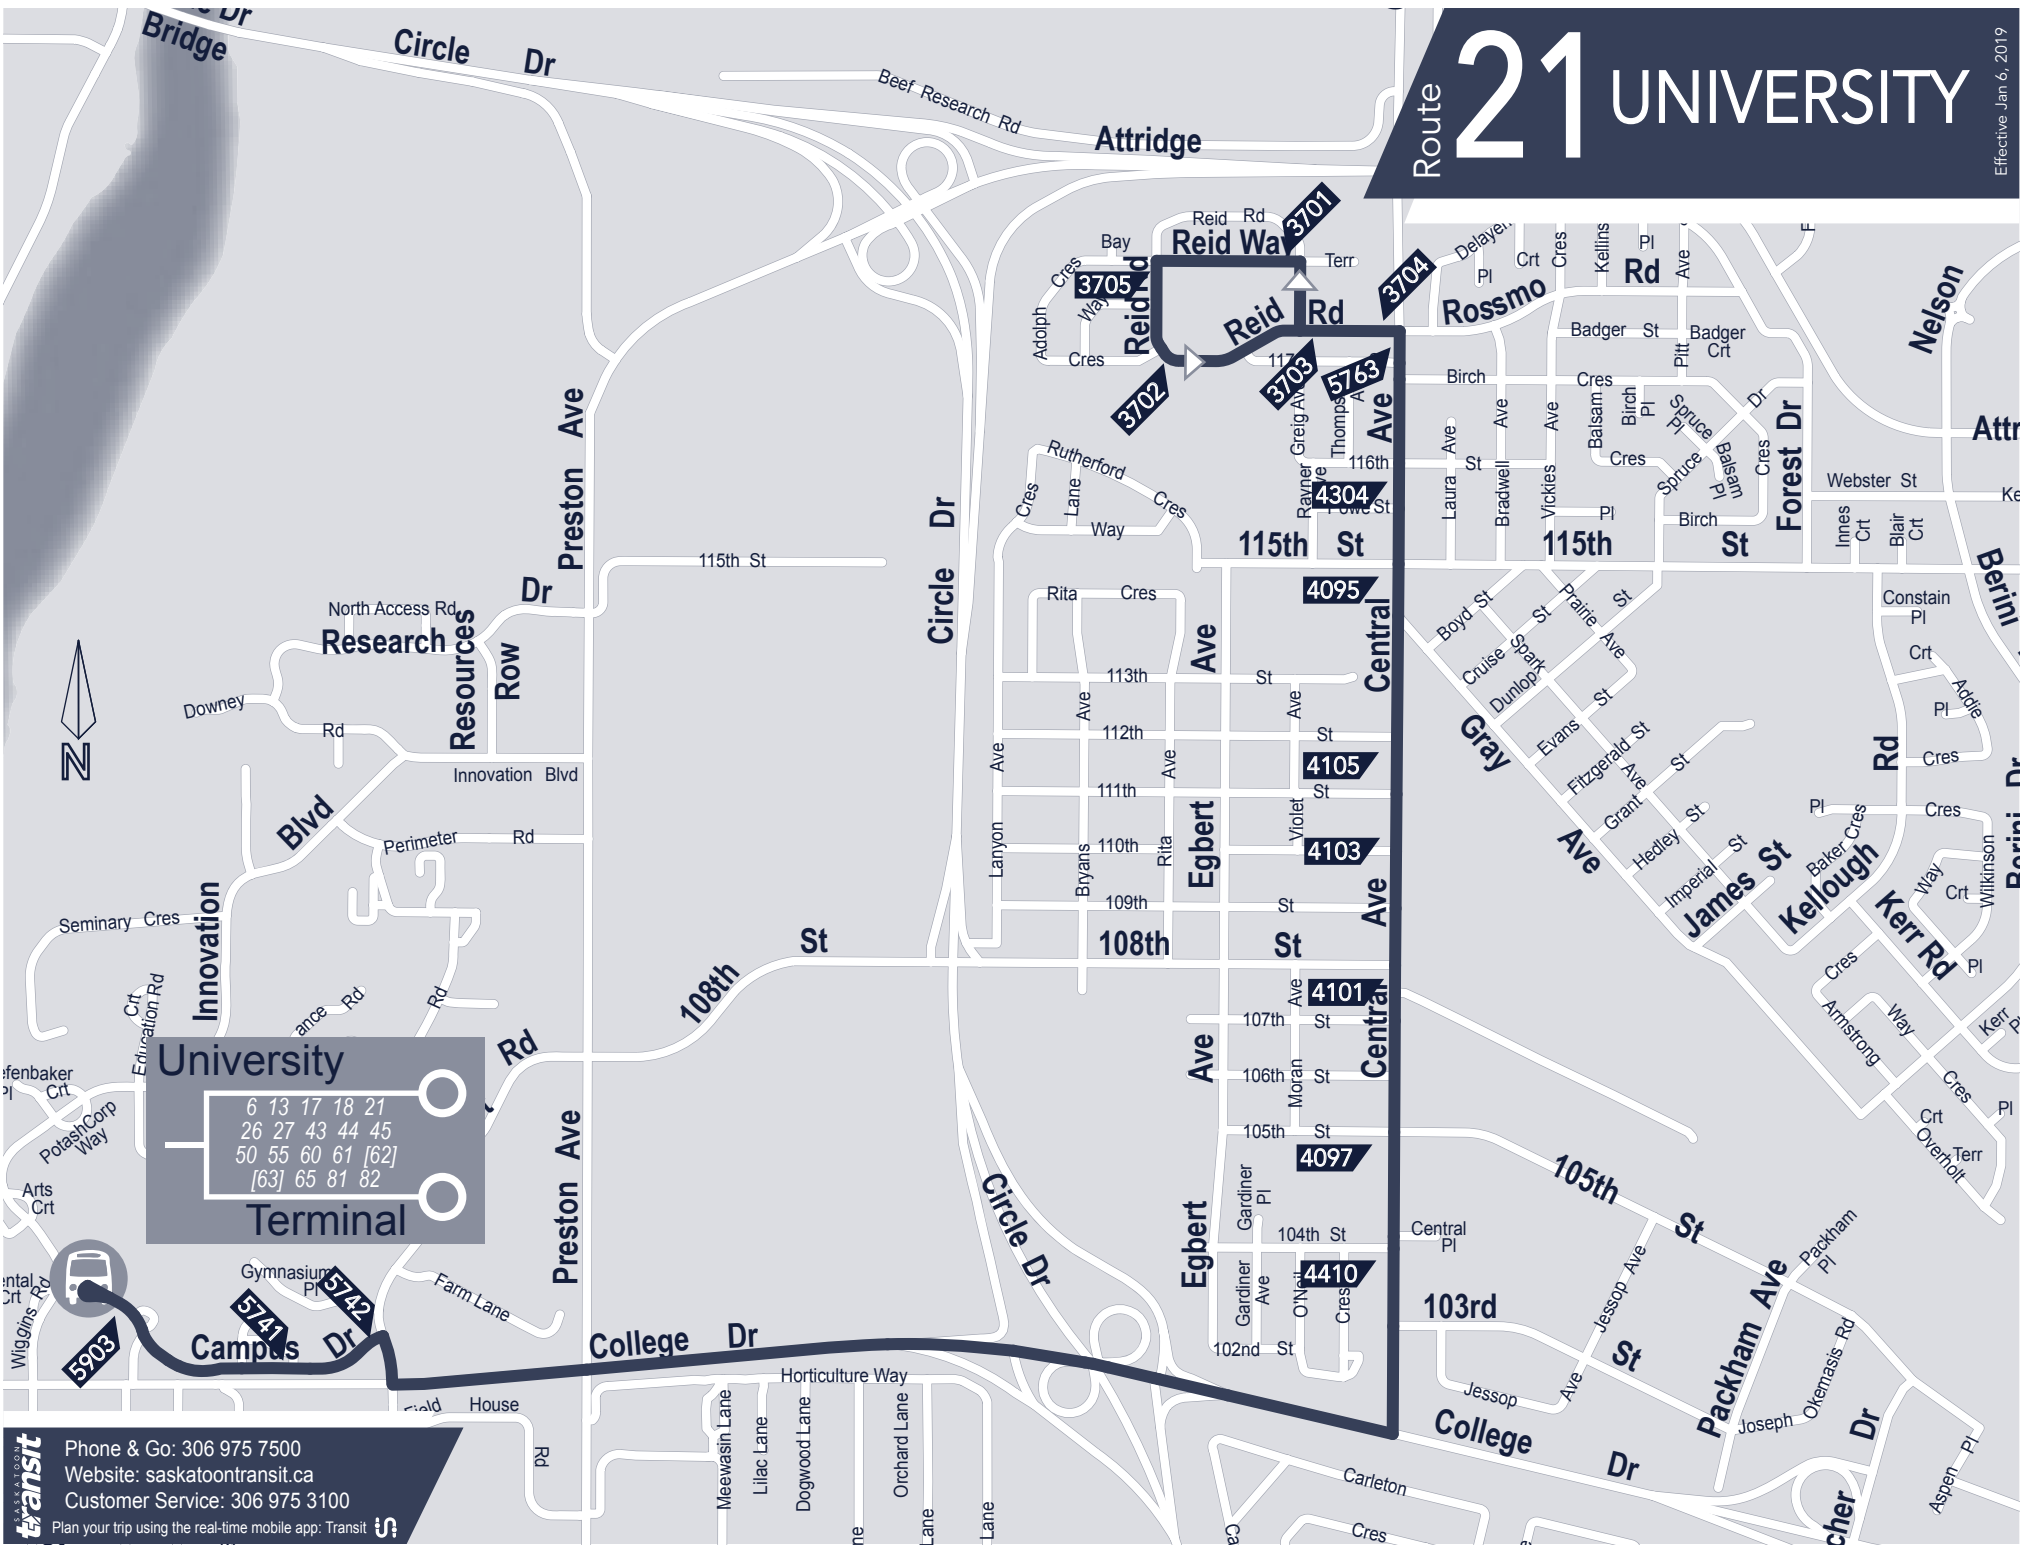

Route 21 UNIVERSITY

Effective Jan 6, 2019

University Terminal

6	13	17	18	21
26	27	43	44	45
50	55	60	61	[62]
[63]	65	81	82	

SASKATOON transit

Phone & Go: 306 975 7500
 Website: saskatoontransit.ca
 Customer Service: 306 975 3100

Plan your trip using the real-time mobile app: Transit

21 UNIVERSITY

Westbound

REID ROAD &
CENTRAL AVENUE

CENTRAL AVENUE
& 115TH STREET

CENTRAL AVENUE
& 104TH STREET

UNIVERSITY - PLACE RIEL

Monday to Friday

6:29 AM	6:39 AM	6:42 AM	6:50 AM
6:59 AM	7:09 AM	7:12 AM	7:20 AM
7:29 AM	7:39 AM	7:42 AM	7:50 AM
7:59 AM	8:09 AM	8:12 AM	8:20 AM
8:29 AM	8:39 AM	8:42 AM	8:50 AM
8:59 AM	9:09 AM	9:12 AM	9:20 AM
9:29 AM	9:39 AM	9:42 AM	9:50 AM