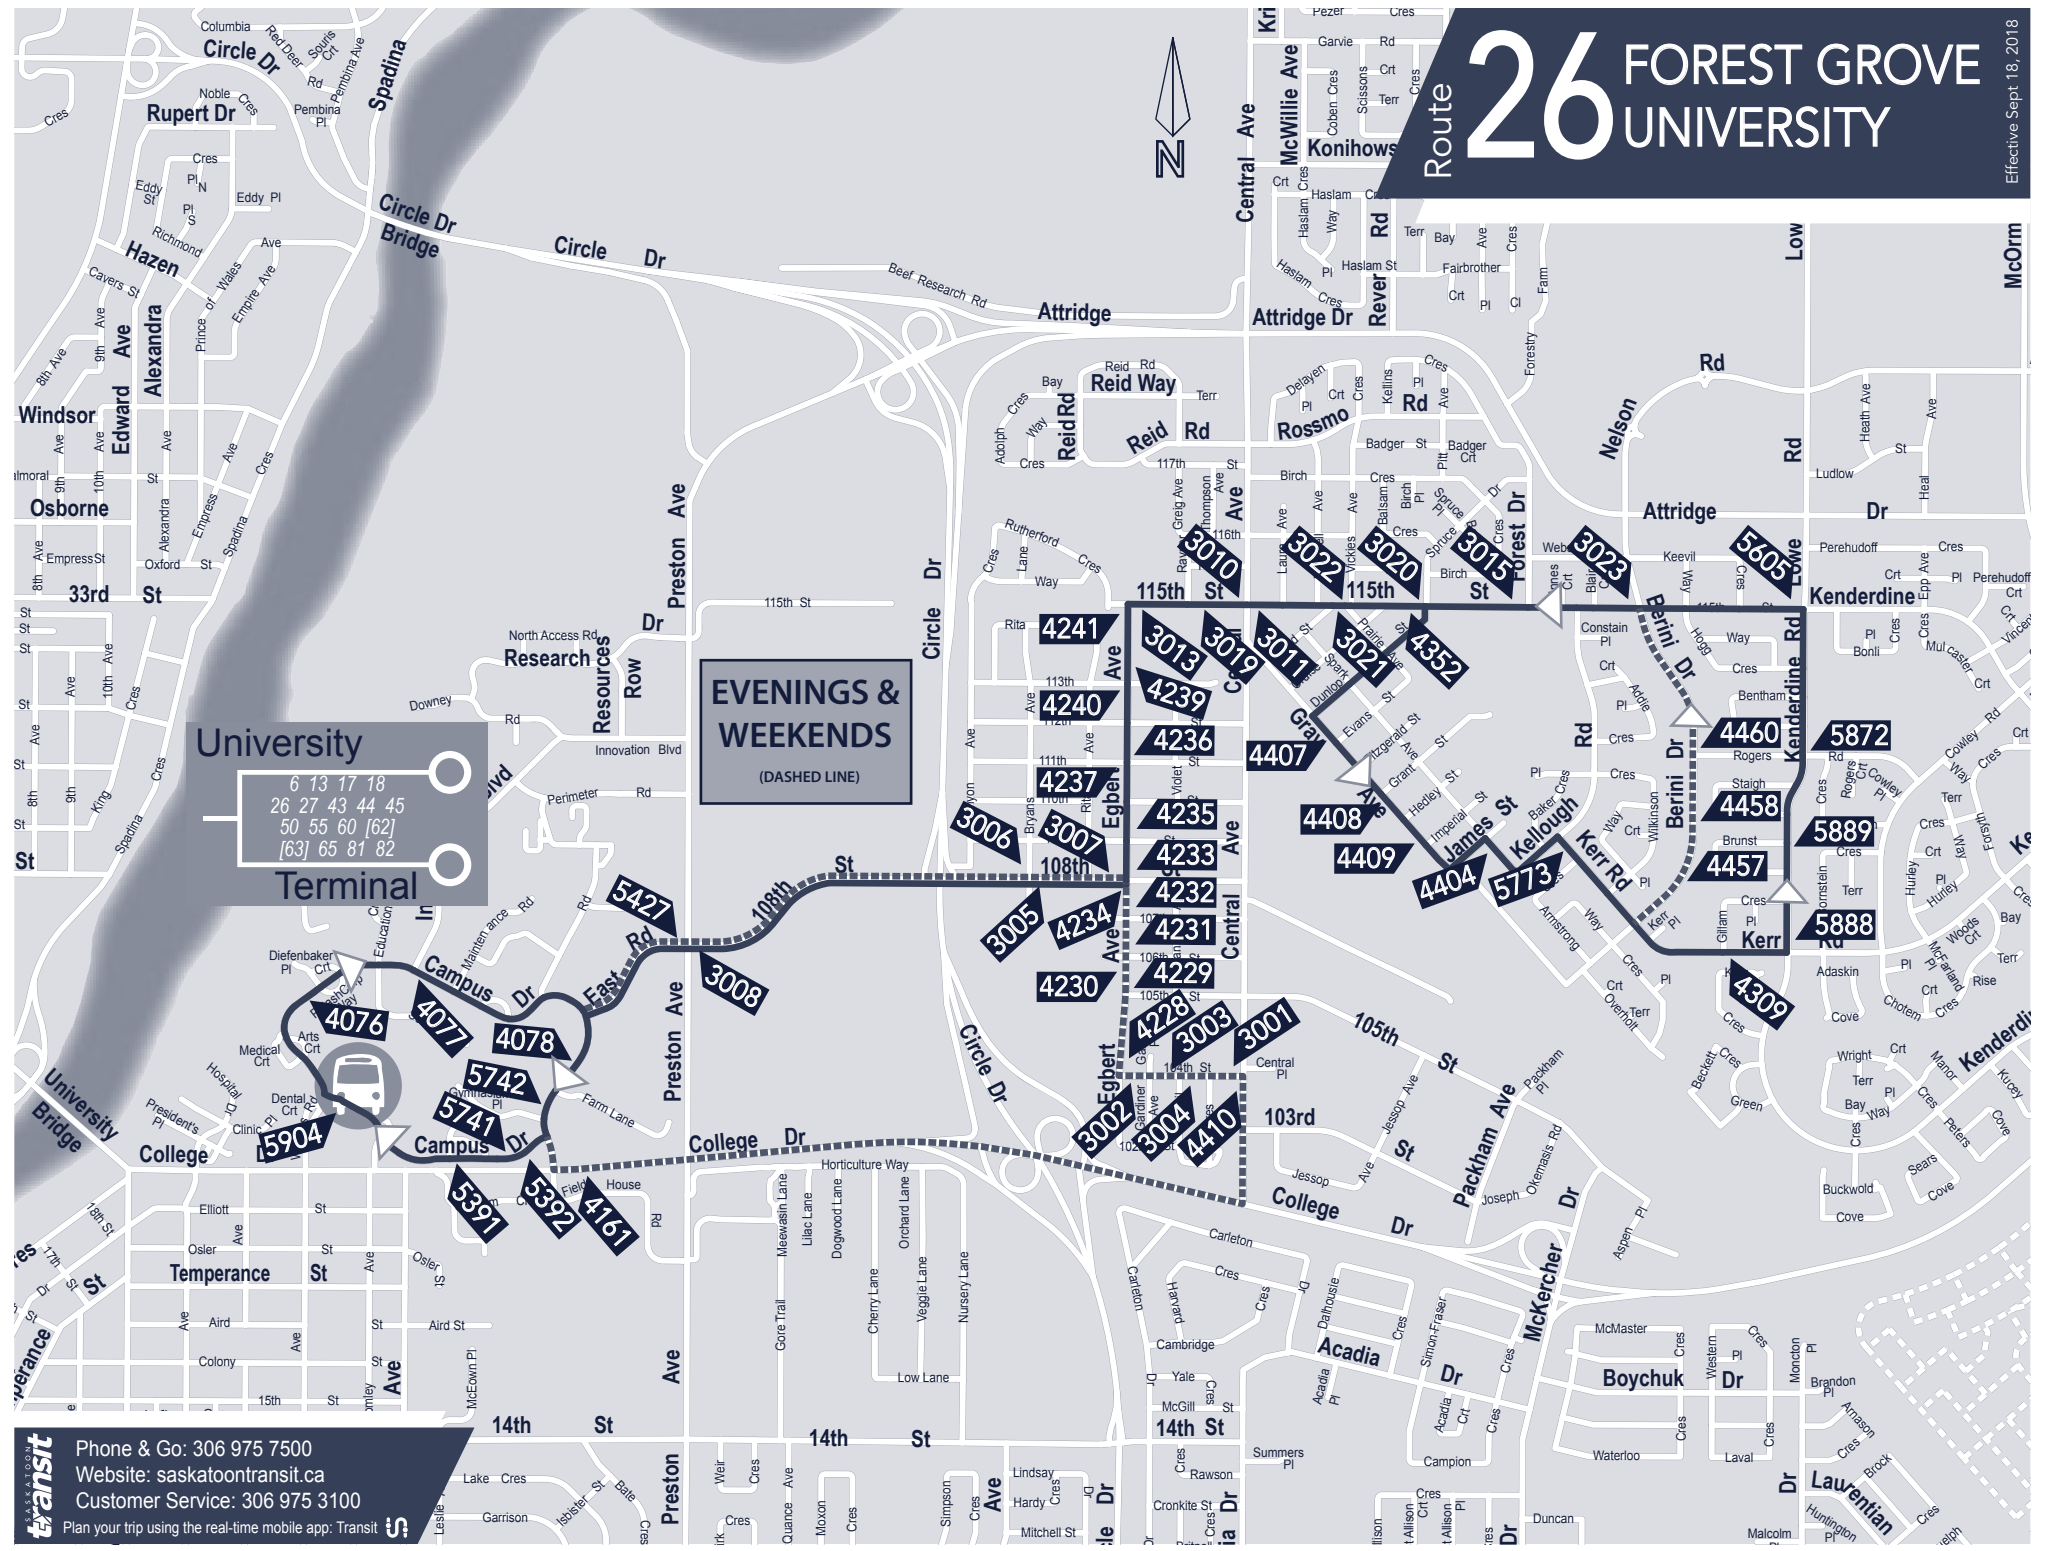

Route 26 FOREST GROVE UNIVERSITY

Effective Sept 18, 2018

University Terminal

6 13 17 18
26 27 43 44 45
50 55 60 [62]
[63] 65 81 82

EVENINGS & WEEKENDS
(DASHED LINE)

saskatoon transit

Phone & Go: 306 975 7500
Website: saskatoontransit.ca
Customer Service: 306 975 3100
Plan your trip using the real-time mobile app: Transit