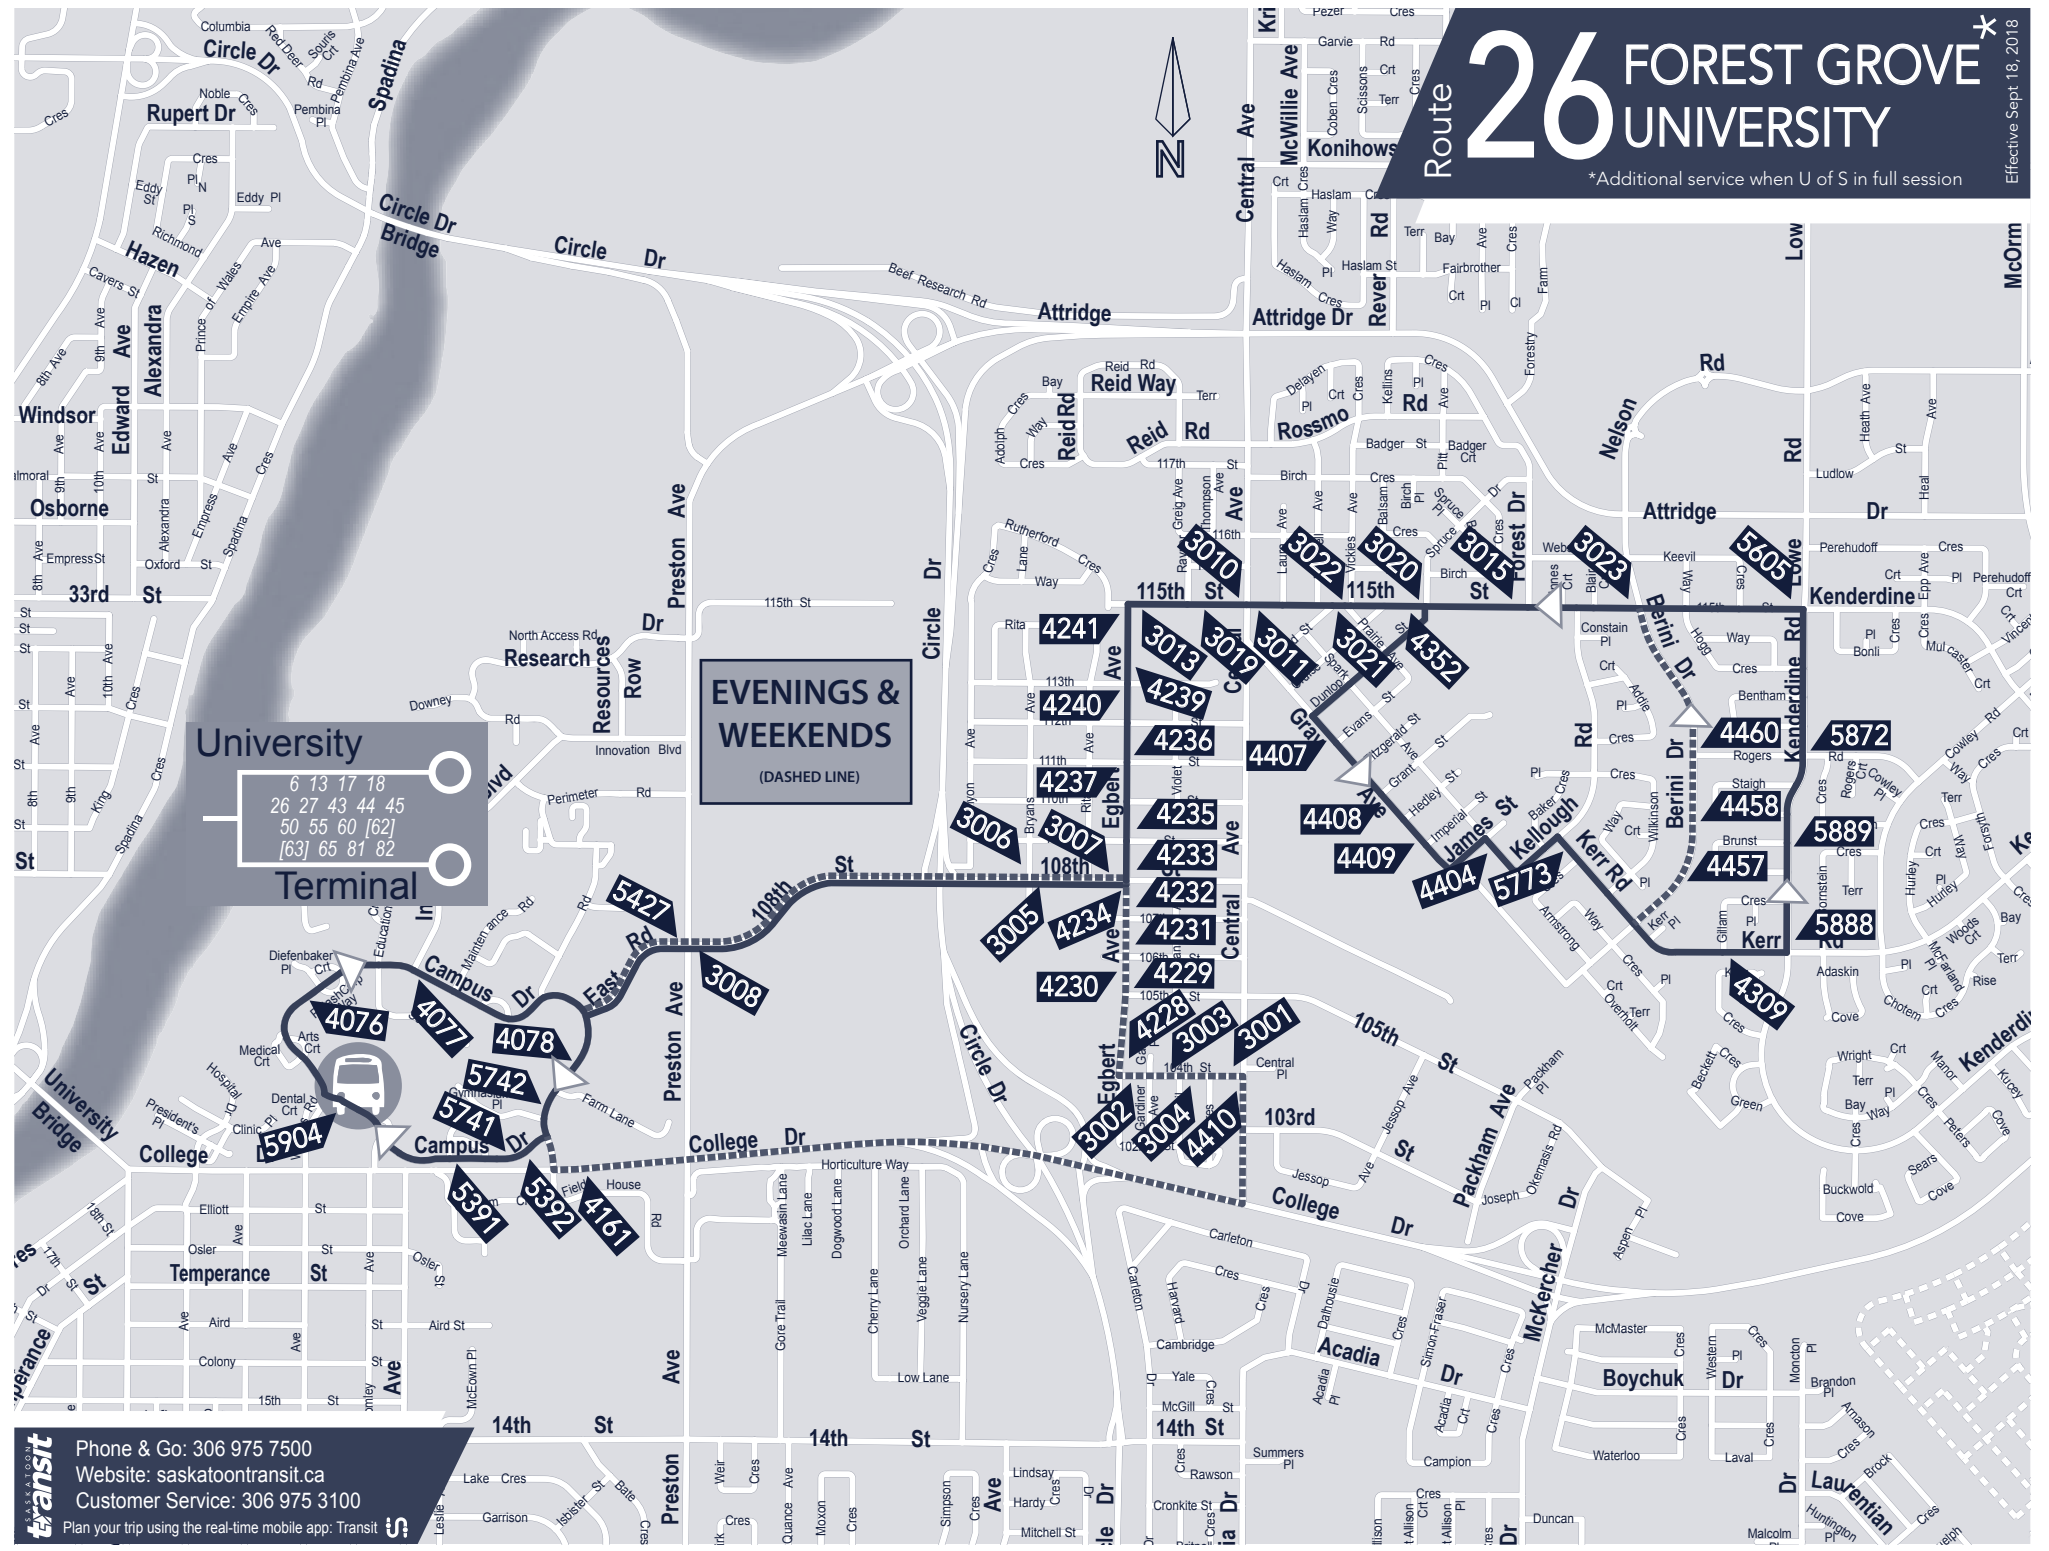

Route 26 FOREST GROVE UNIVERSITY

*Additional service when U of S in full session

Effective Sept 18, 2018

University Terminal

6 13 17 18
 26 27 43 44 45
 50 55 60 [62]
 [63] 65 81 82

EVENINGS & WEEKENDS
 (DASHED LINE)

saskatoon transit

Phone & Go: 306 975 7500
 Website: saskatoontransit.ca
 Customer Service: 306 975 3100
 Plan your trip using the real-time mobile app: Transit

26 Forest Grove*										
Forest Grove					University					
UNIVERSITY - PLACE RIEL	104TH STREET & CENTRAL AVENUE	EGBERT AVENUE & 108TH STREET	115th STREET & DUNLOP STREET	KENDERDINE ROAD & KERR ROAD	BERINI DRIVE & ROGERS ROAD	115TH STREET & SPRUCE DRIVE	EGBERT AVENUE & 108TH STREET	CENTRAL AVENUE & 104TH STREET	UNIVERSITY - PLACE RIEL	
Monday to Friday										
--	--	7:39 AM	7:42 AM	7:47 AM	--	7:51 AM	7:55 AM	--	8:03 AM	
--	--	8:09 AM	8:12 AM	8:17 AM	--	8:21 AM	8:25 AM	--	8:33 AM	G
--	--	8:39 AM	8:42 AM	8:47 AM	--	8:51 AM	8:55 AM	--	9:03 AM	G
--	--	9:09 AM	9:12 AM	9:17 AM	--	9:21 AM	9:25 AM	--	9:33 AM	G

 Designated low floor service

G End of service, bus to garage

* Schedule operates when U of S is in full session, consult 26 Forest Grove / University for additional trips