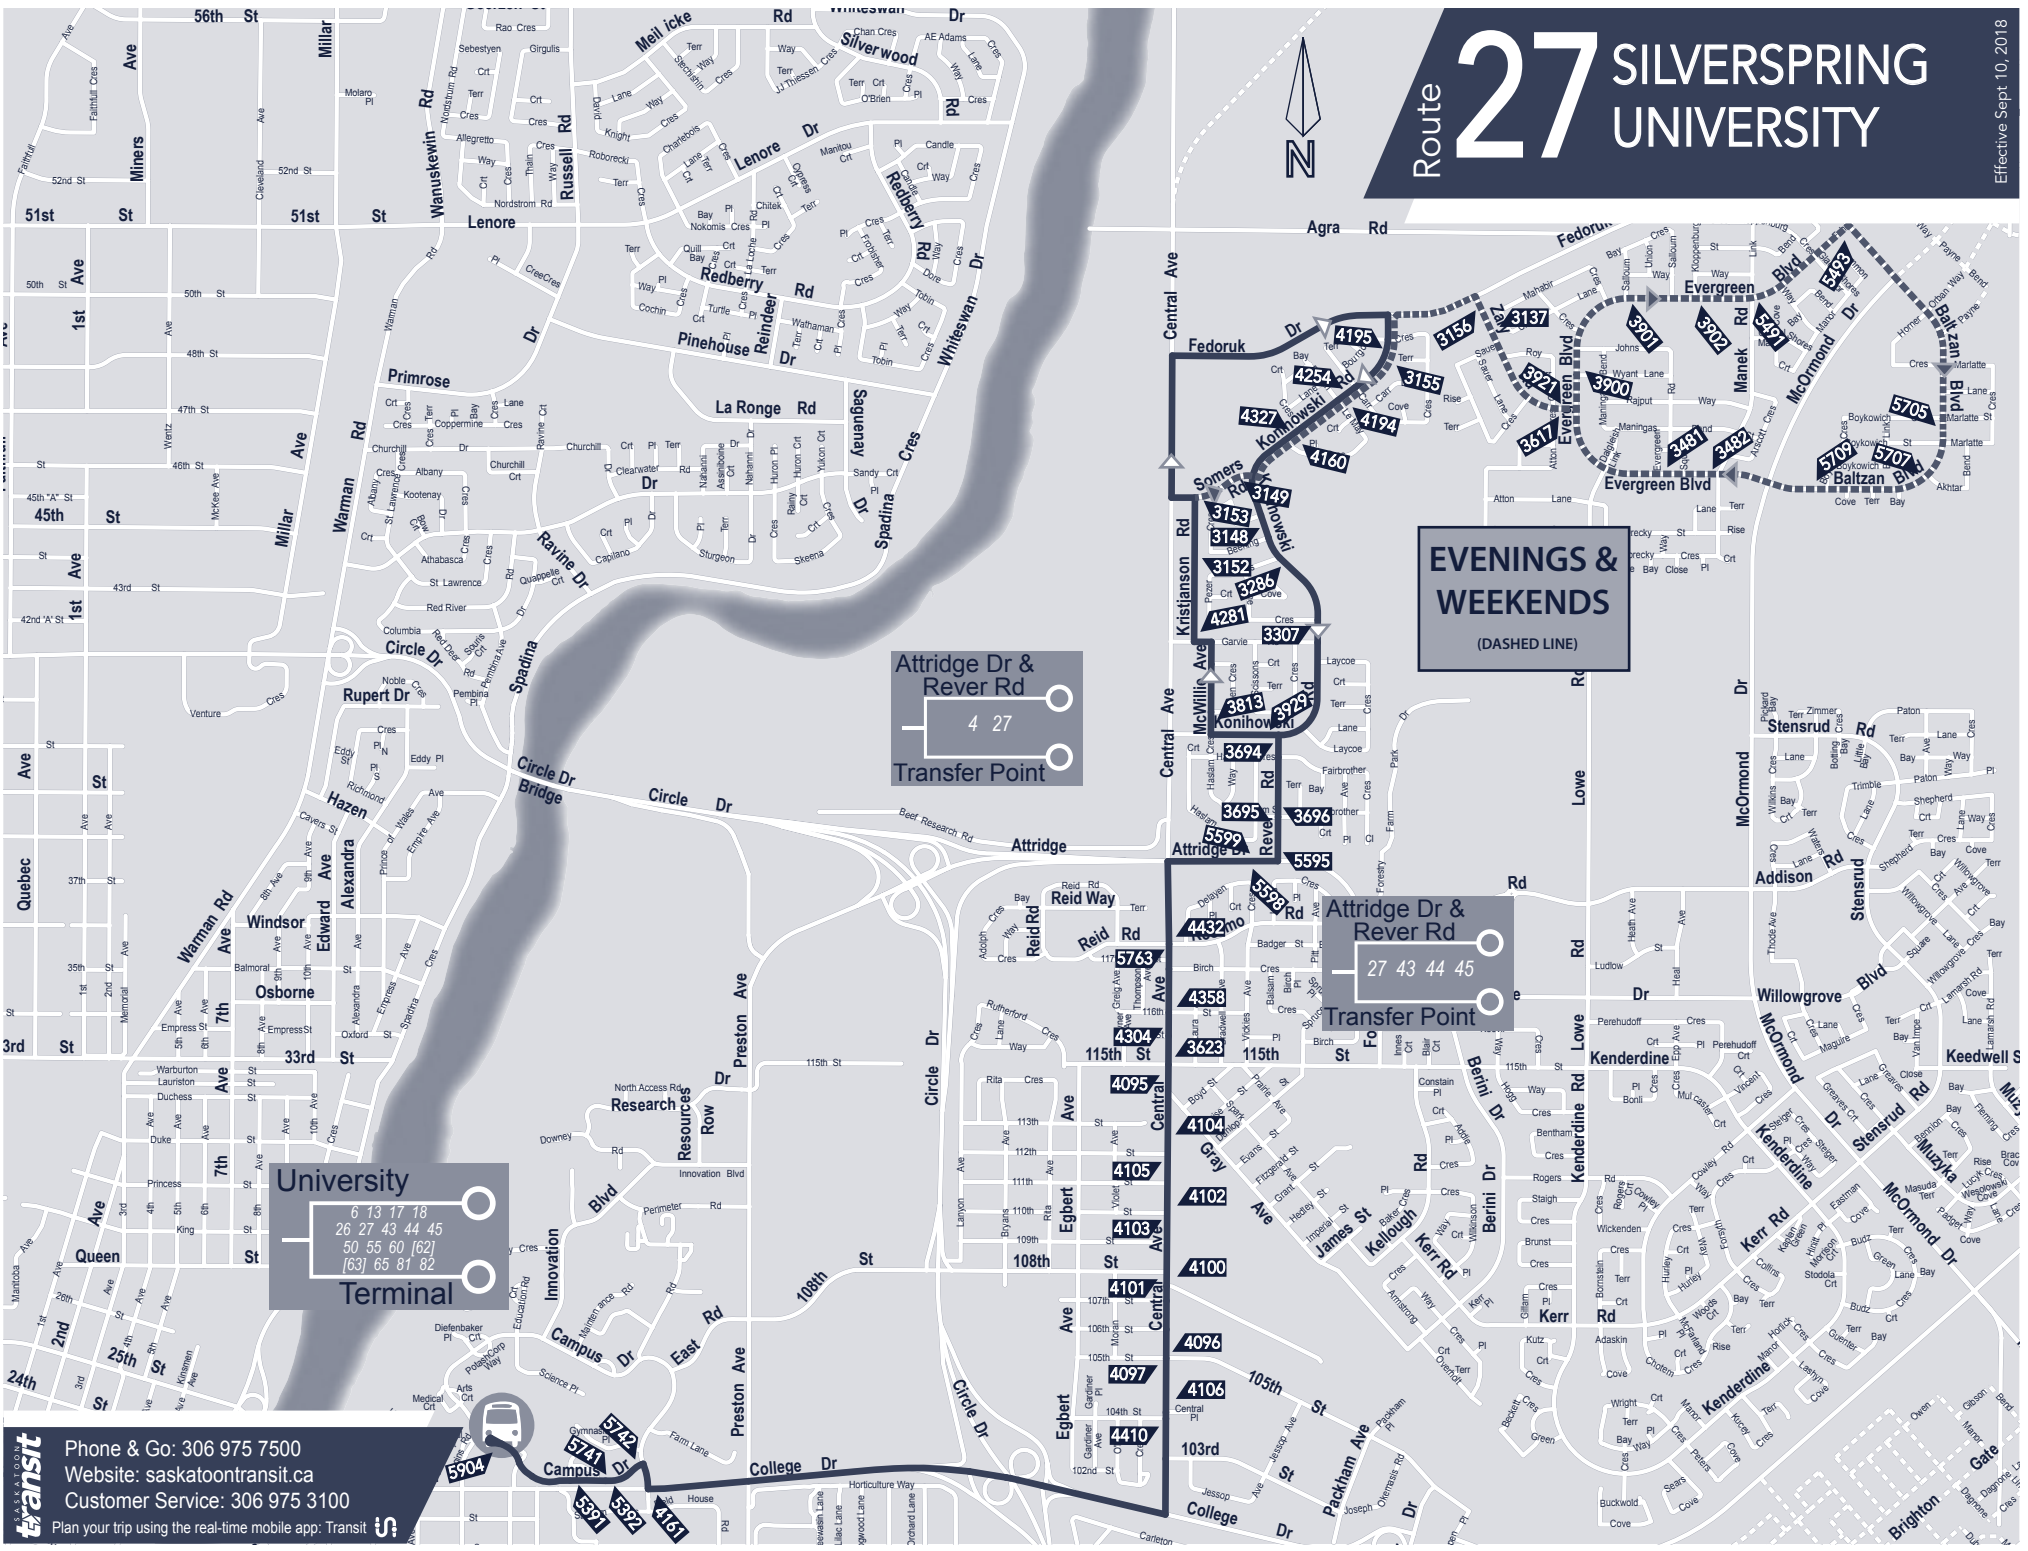

Route 27 SILVERSPRING UNIVERSITY

Effective Sept 10, 2018

saskatoon transit
Phone & Go: 306 975 7500
Website: saskatoontransit.ca
Customer Service: 306 975 3100
Plan your trip using the real-time mobile app: Transit U