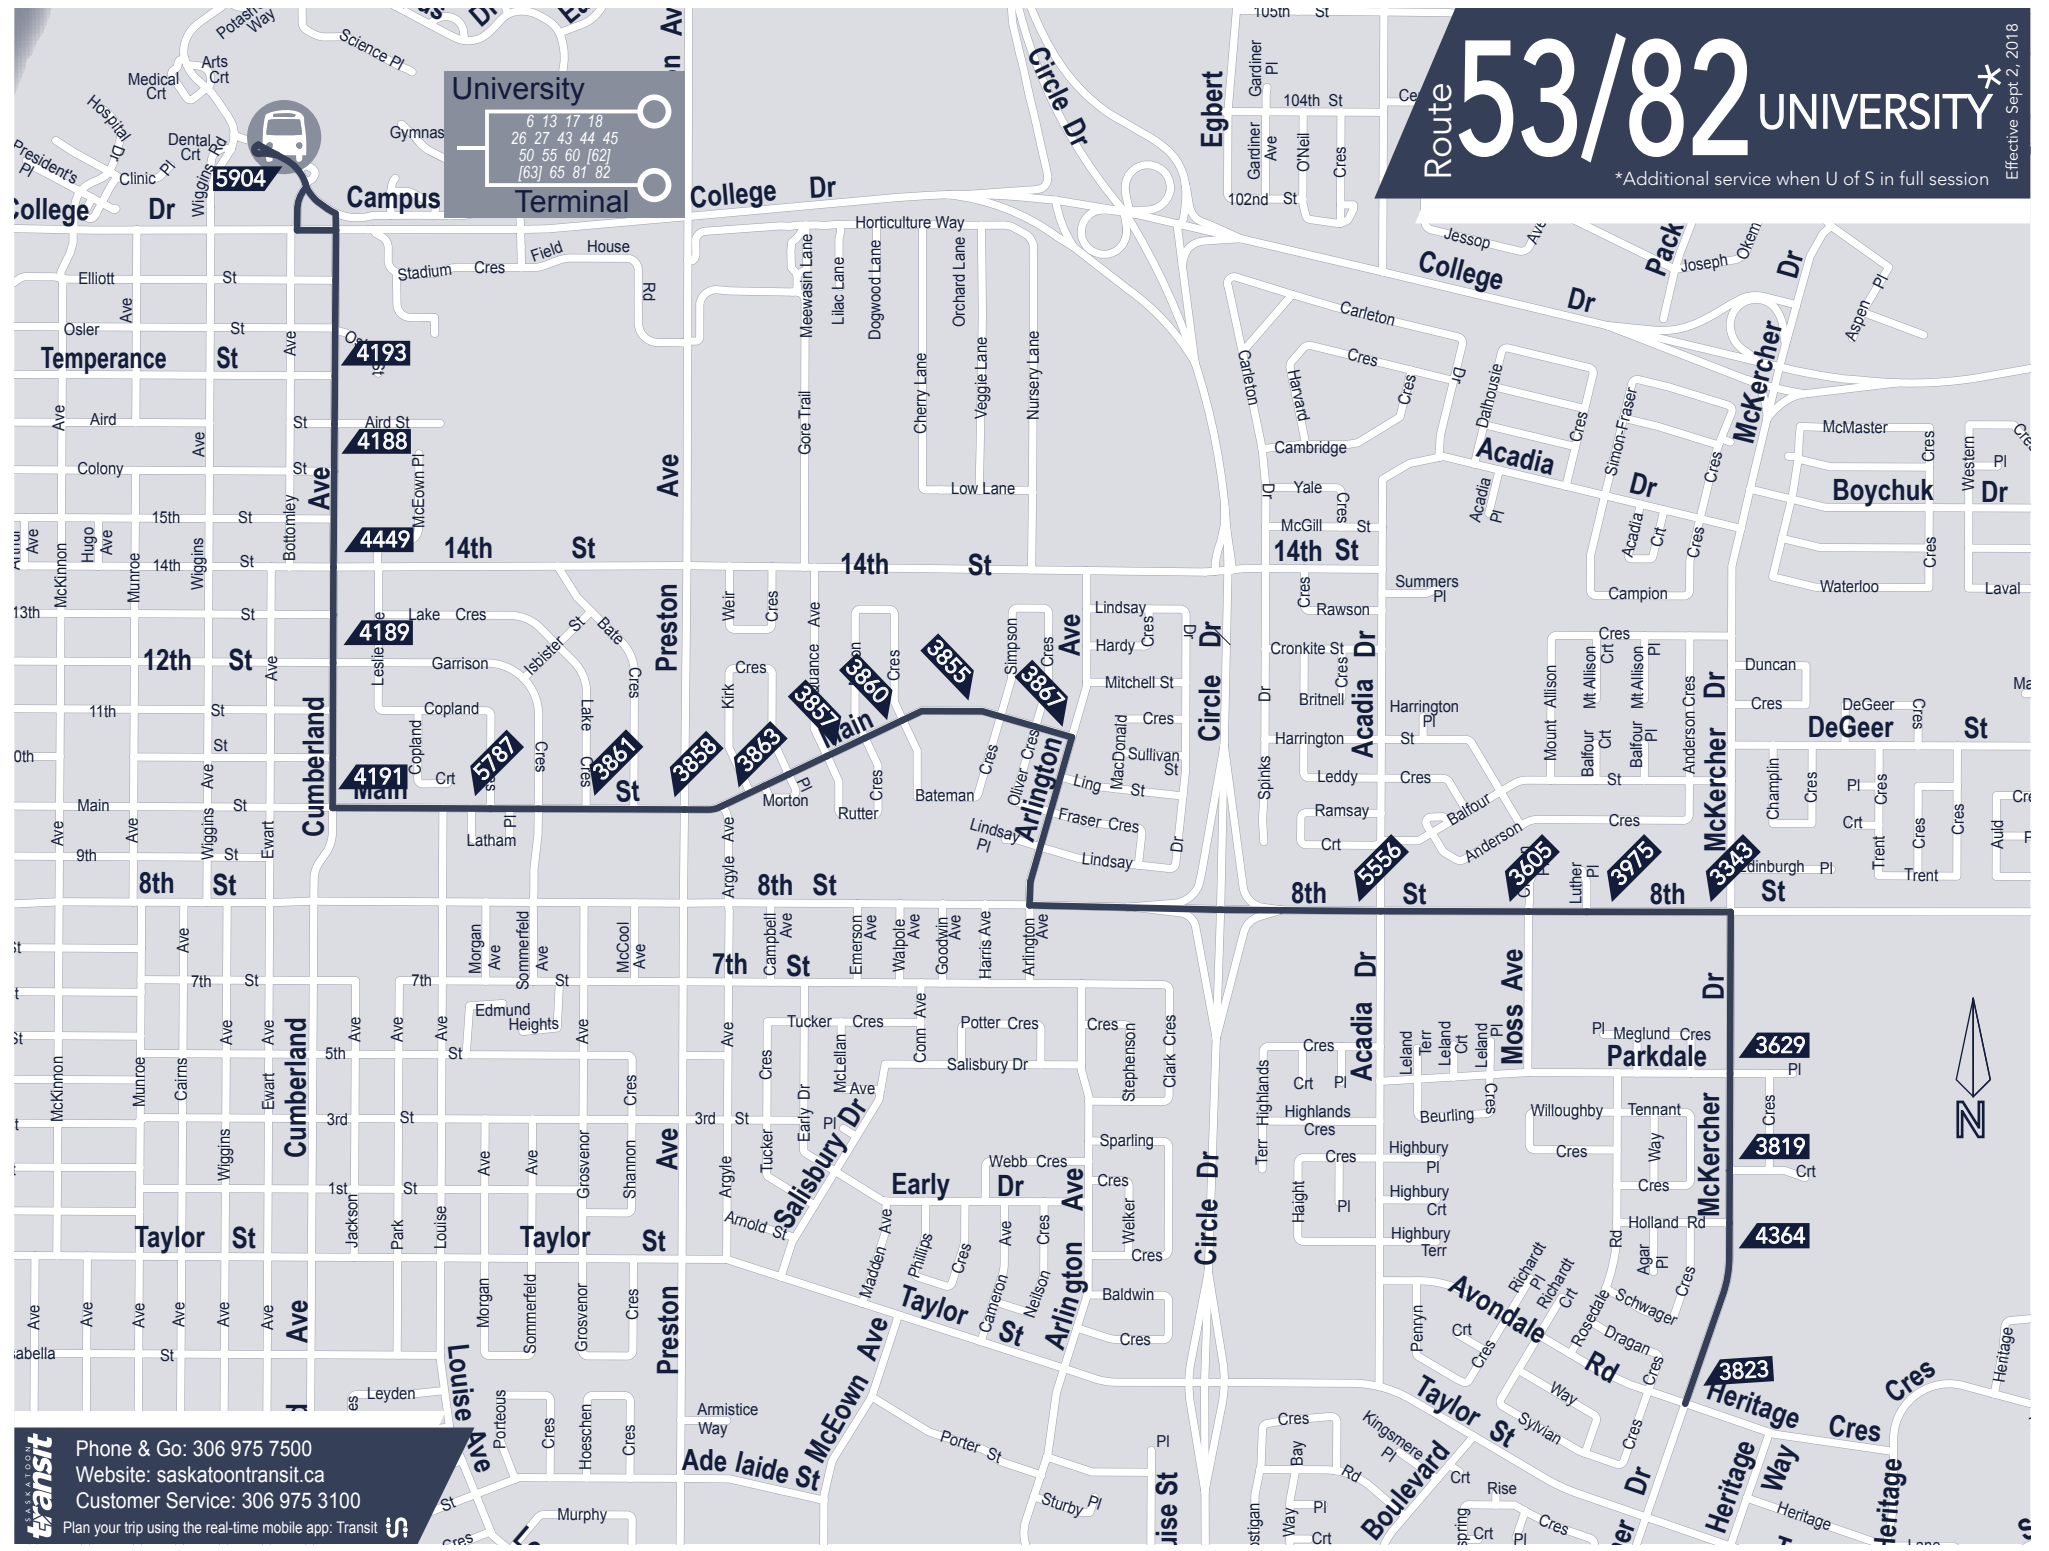

Route 53/82 UNIVERSITY*

*Additional service when U of S in full session

Effective Sept 2, 2018

University
 6 13 17 18
 26 27 43 44 45
 50 55 60 62
 63 65 81 82

saskatoon transit
 Phone & Go: 306 975 7500
 Website: saskatoontransit.ca
 Customer Service: 306 975 3100
 Plan your trip using the real-time mobile app: Transit

53/82 University*							
53				82			
MCKERCHER DRIVE & HERITAGE CRESECENT	8TH STREET & MCKERCHER DRIVE	8TH STREET @ JYSK	CENTRE MALL TERMINAL	MAIN STREET & ARLINGTON AVENUE	MAIN STREET & PRESTON AVENUE	UNIVERSITY - PLACE RIEL	
Monday to Friday							
7:37 AM	7:41 AM	7:44 AM		7:46 AM	7:48 AM	7:55 AM	G
			7:49 AM	7:55 AM	7:58 AM	8:14 AM	G
8:07 AM	8:11 AM	8:14 AM		8:16 AM	8:18 AM	8:25 AM	G
8:37 AM	8:41 AM	8:44 AM		8:46 AM	8:48 AM	8:55 AM	
9:07 AM	9:11 AM	9:14 AM		9:16 AM	9:18 AM	9:25 AM	G
9:37 AM	9:41 AM	9:44 AM		9:46 AM	9:48 AM	9:55 AM	

 Designated low floor service

G End of service, bus to garage

* Schedule operates when U of S is in full session