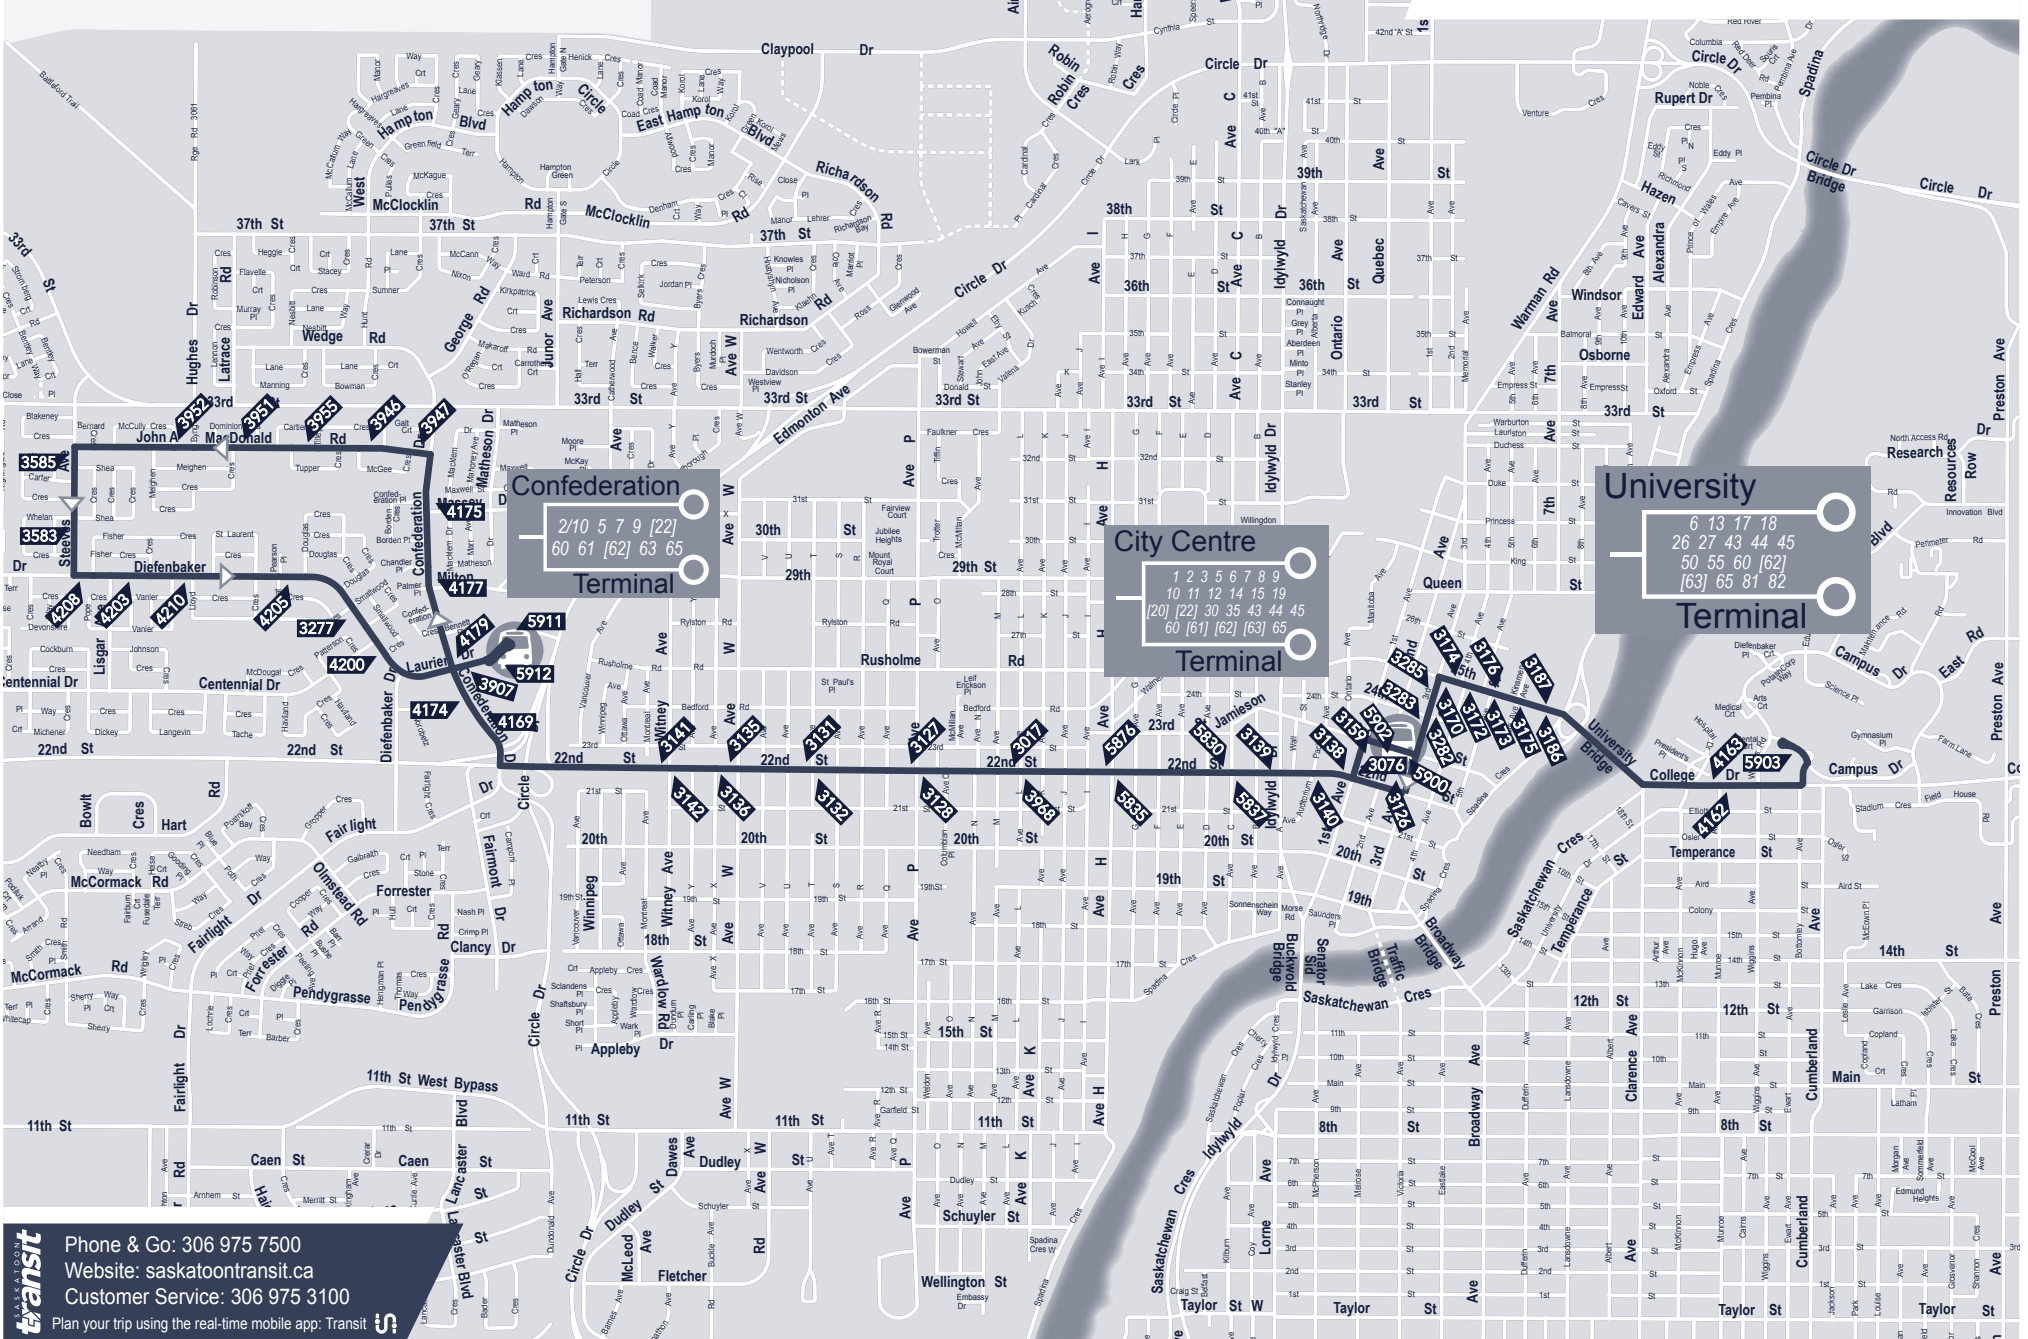

# Route 60 CONFEDERATION UNIVERSITY

Effective Sept 2, 2018

**Confederation Terminal**

2/10	5	7	9	[22]
60	61	[62]	63	65

**City Centre Terminal**

1	2	3	5	6	7	8	9
10	11	12	14	15	19		
[20]	[22]	30	35	43	44	45	
60	[61]	[62]	[63]	65			