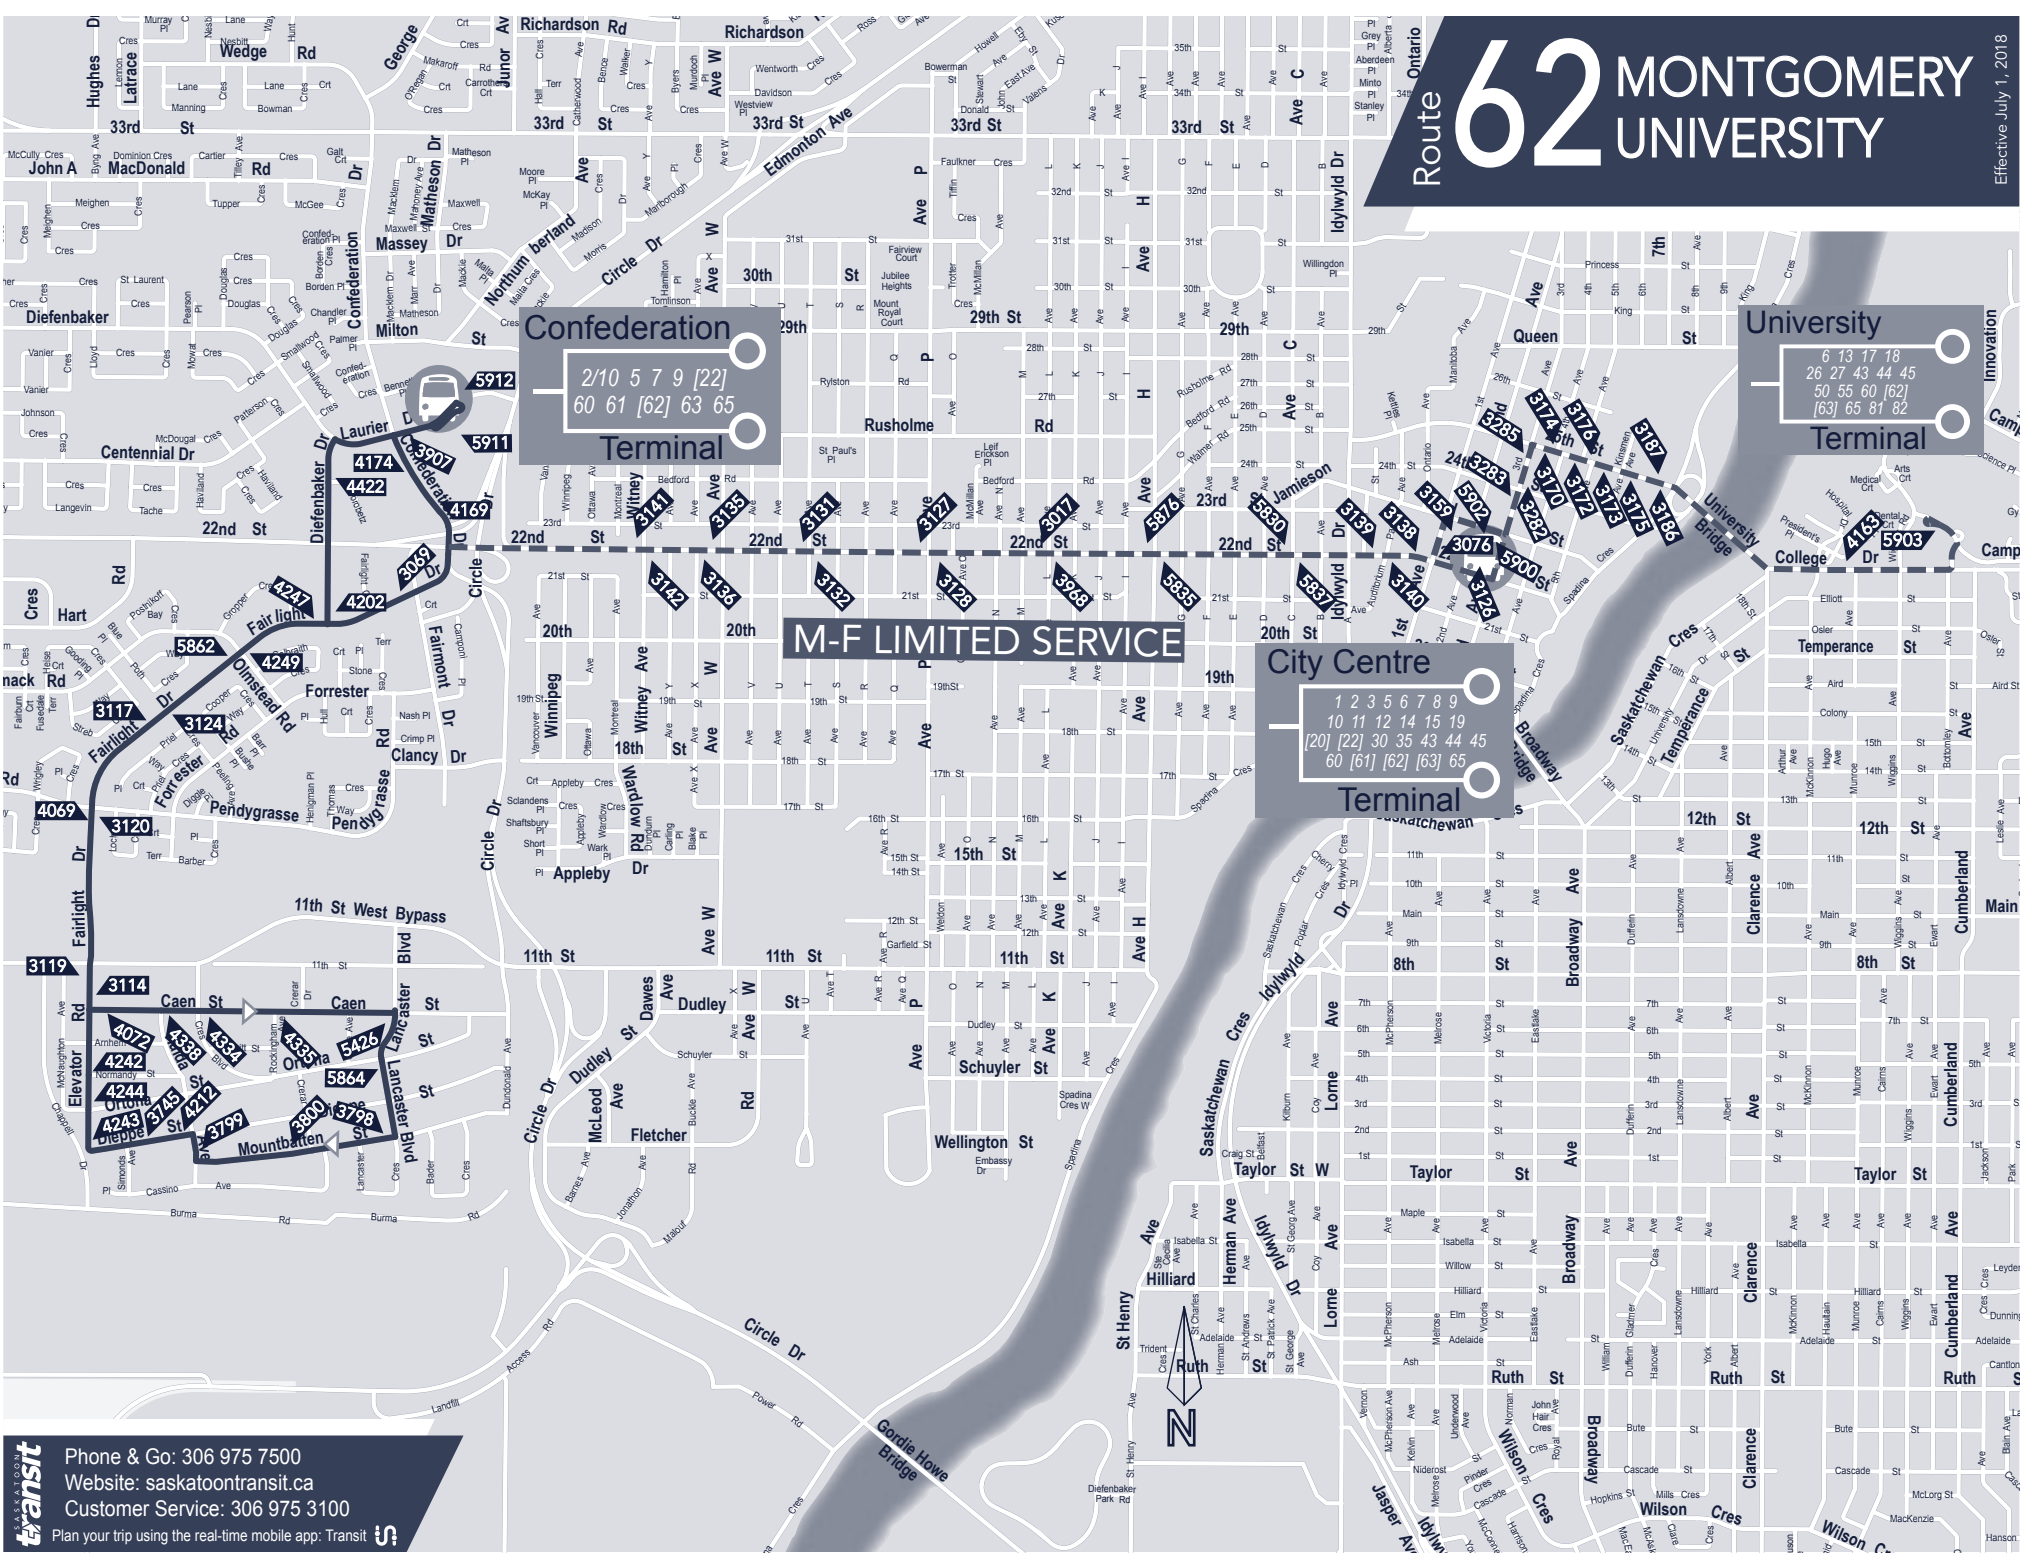

Route 62 MONTGOMERY UNIVERSITY

Effective July 1, 2018

Confederation Terminal

2/10 5 7 9 [22]
60 61 [62] 63 65

University Terminal

6 13 17 18
26 27 43 44 45
50 55 60 [62]
[63] 65 81 82

M-F LIMITED SERVICE

City Centre Terminal

1 2 3 5 6 7 8 9
10 11 12 14 15 19
[20] [22] 30 35 43 44 45
60 [61] [62] [63] 65

saskatoon transit

Phone & Go: 306 975 7500
Website: saskatoontransit.ca
Customer Service: 306 975 3100

Plan your trip using the real-time mobile app: Transit