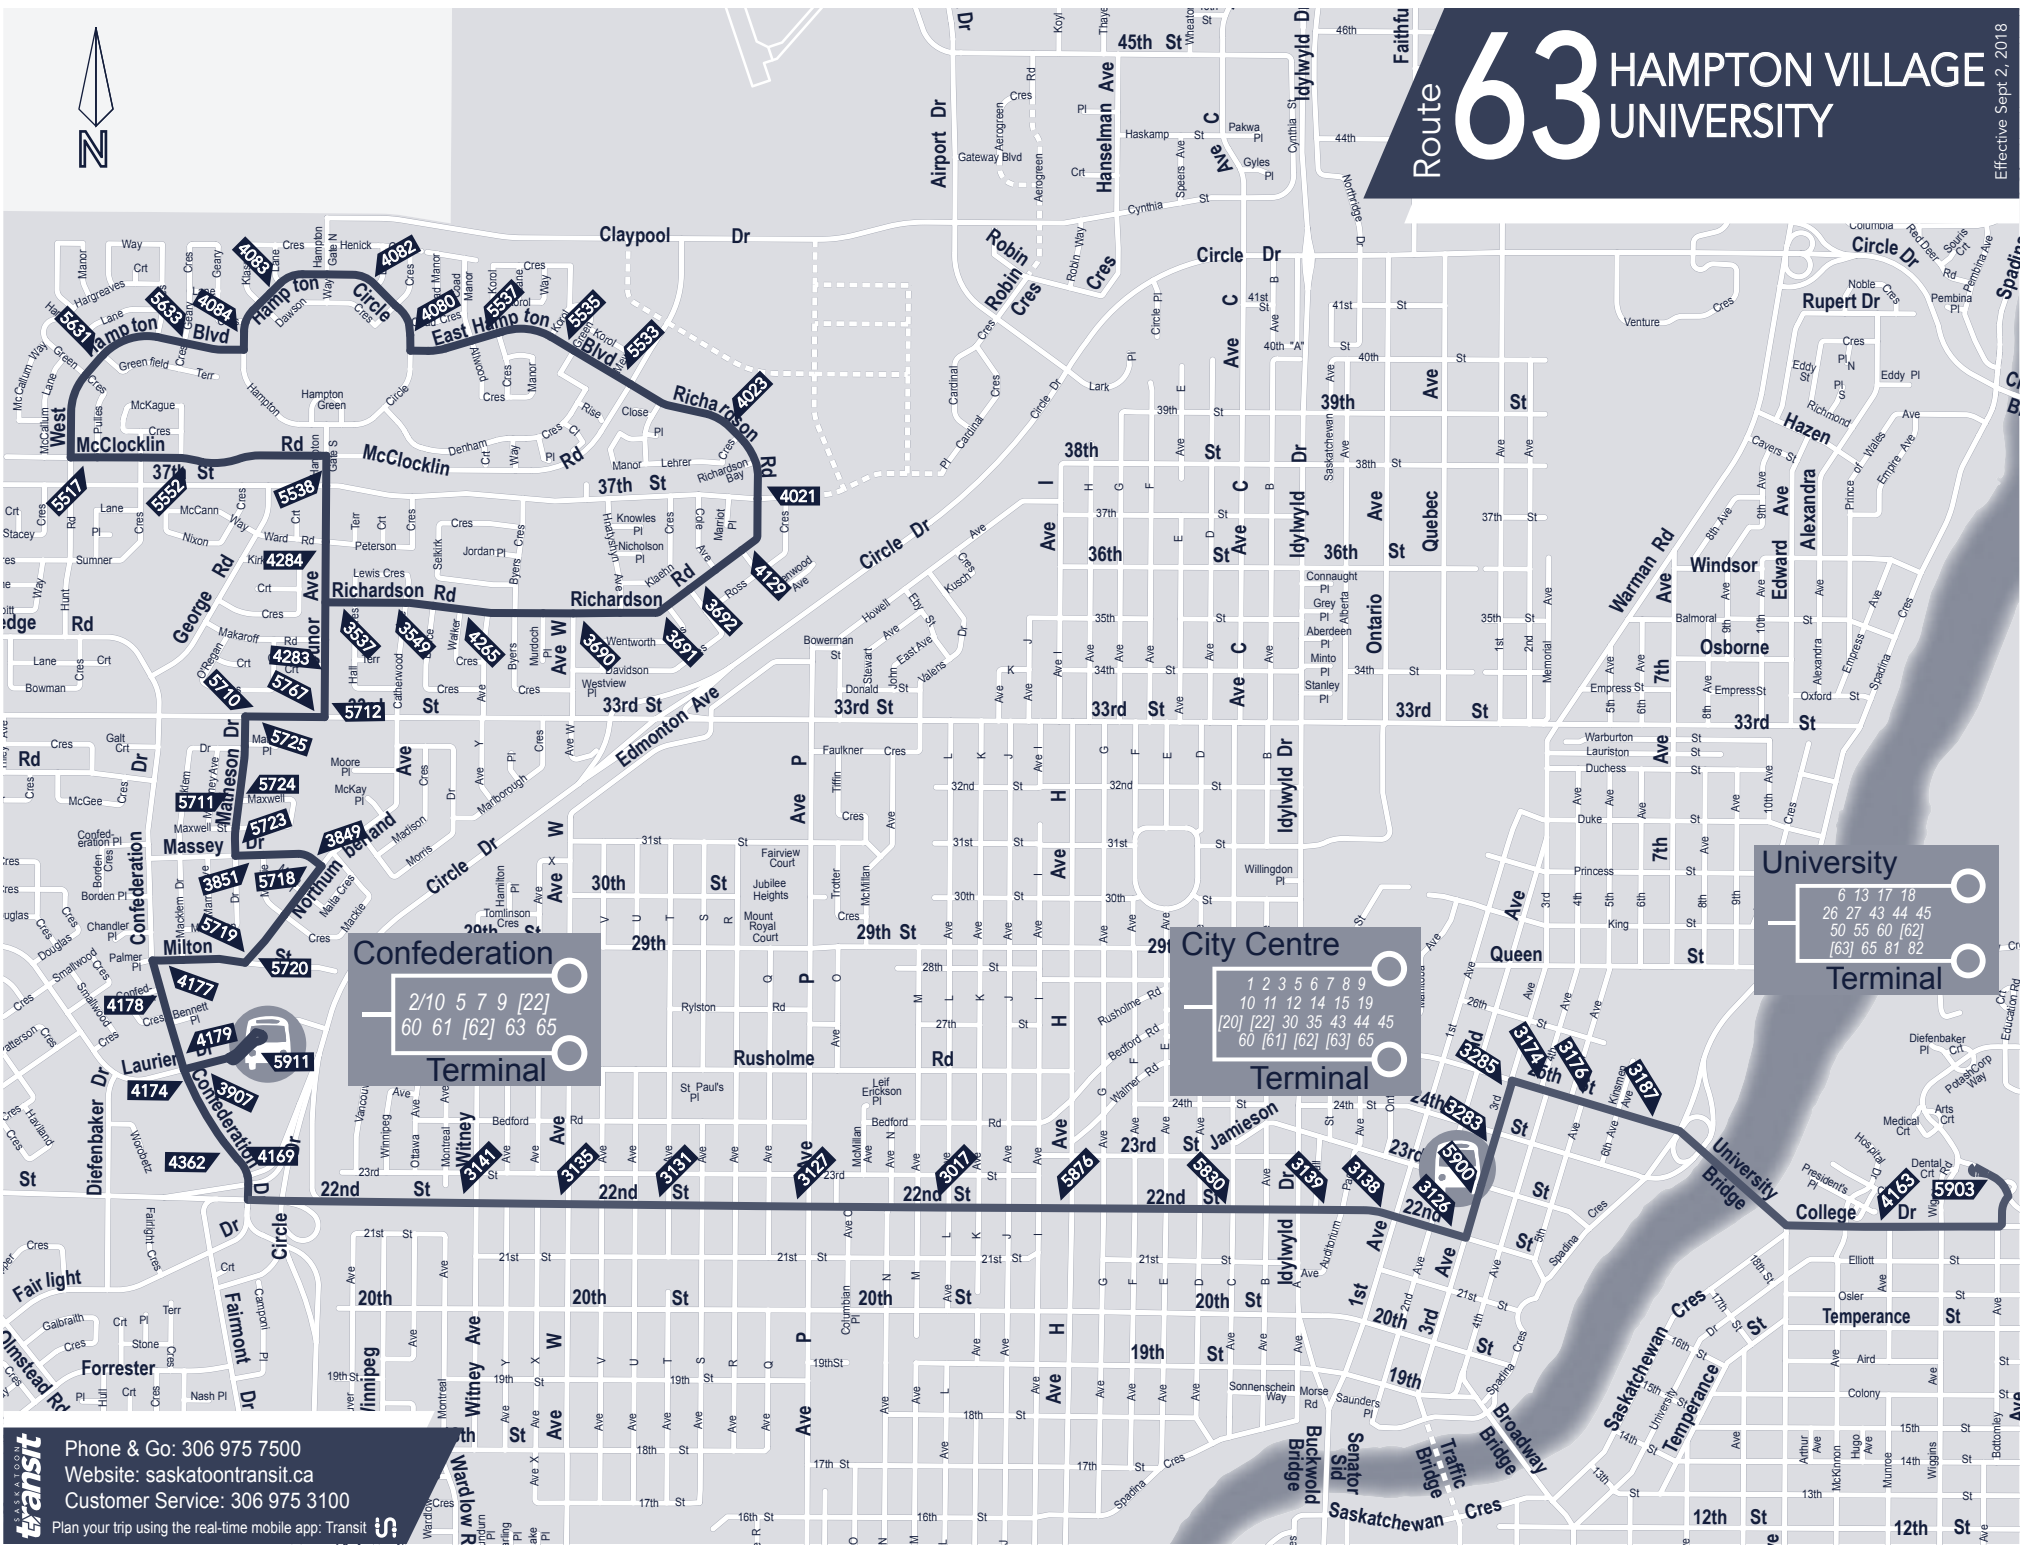

Route 63 HAMPTON VILLAGE UNIVERSITY

Effective Sept. 2, 2018

Confederation Terminal

2	10	5	7	9	22
60	61	62	63	65	

City Centre Terminal

1	2	3	5	6	7	8	9
10	11	12	14	15	19		
20	22	30	35	43	44	45	
60	61	62	63	65			