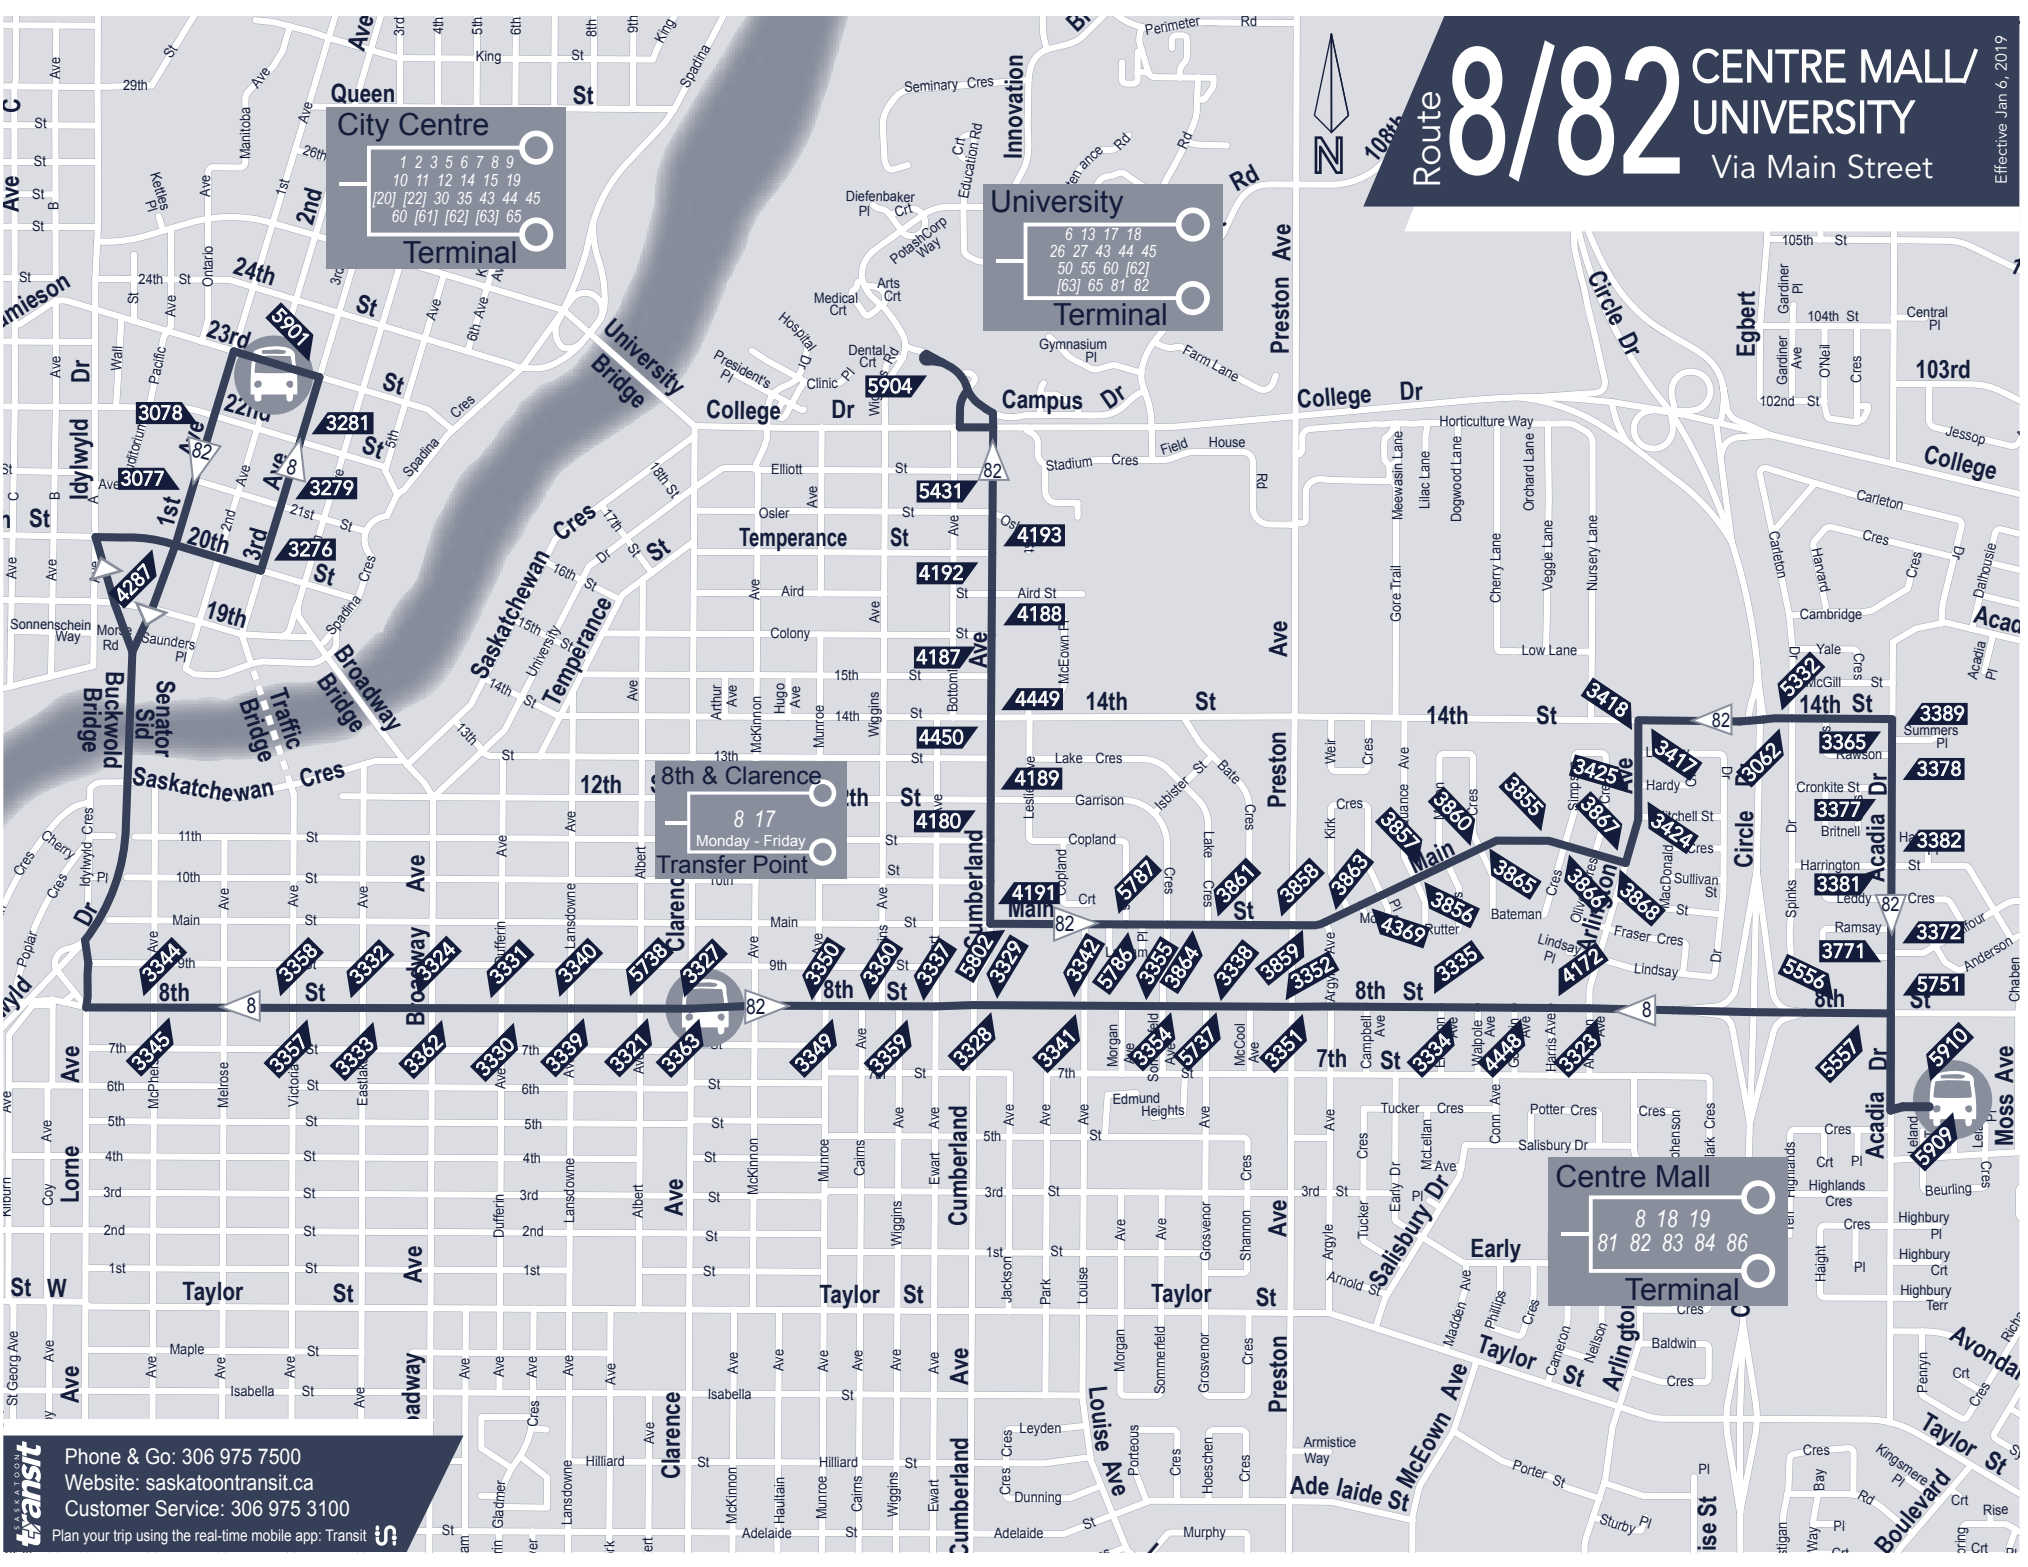

Route 8/82 CENTRE MALL/ UNIVERSITY

Via Main Street

Effective Jan 6, 2019

City Centre Terminal

1	2	3	5	6	7	8	9
10	11	12	14	15	19		
[20]	[22]	30	35	43	44	45	
60	[61]	[62]	[63]	65			

University Terminal

6	13	17	18	
26	27	43	44	45
50	55	60	[62]	
[63]	65	81	82	

8 & Clarence Transfer Point

8 17

Monday - Friday

Centre Mall Terminal

8	18	19		
81	82	83	84	86

Saskatoon Transit

Phone & Go: 306 975 7500
Website: saskatoontransit.ca
Customer Service: 306 975 3100

Plan your trip using the real-time mobile app: Transit