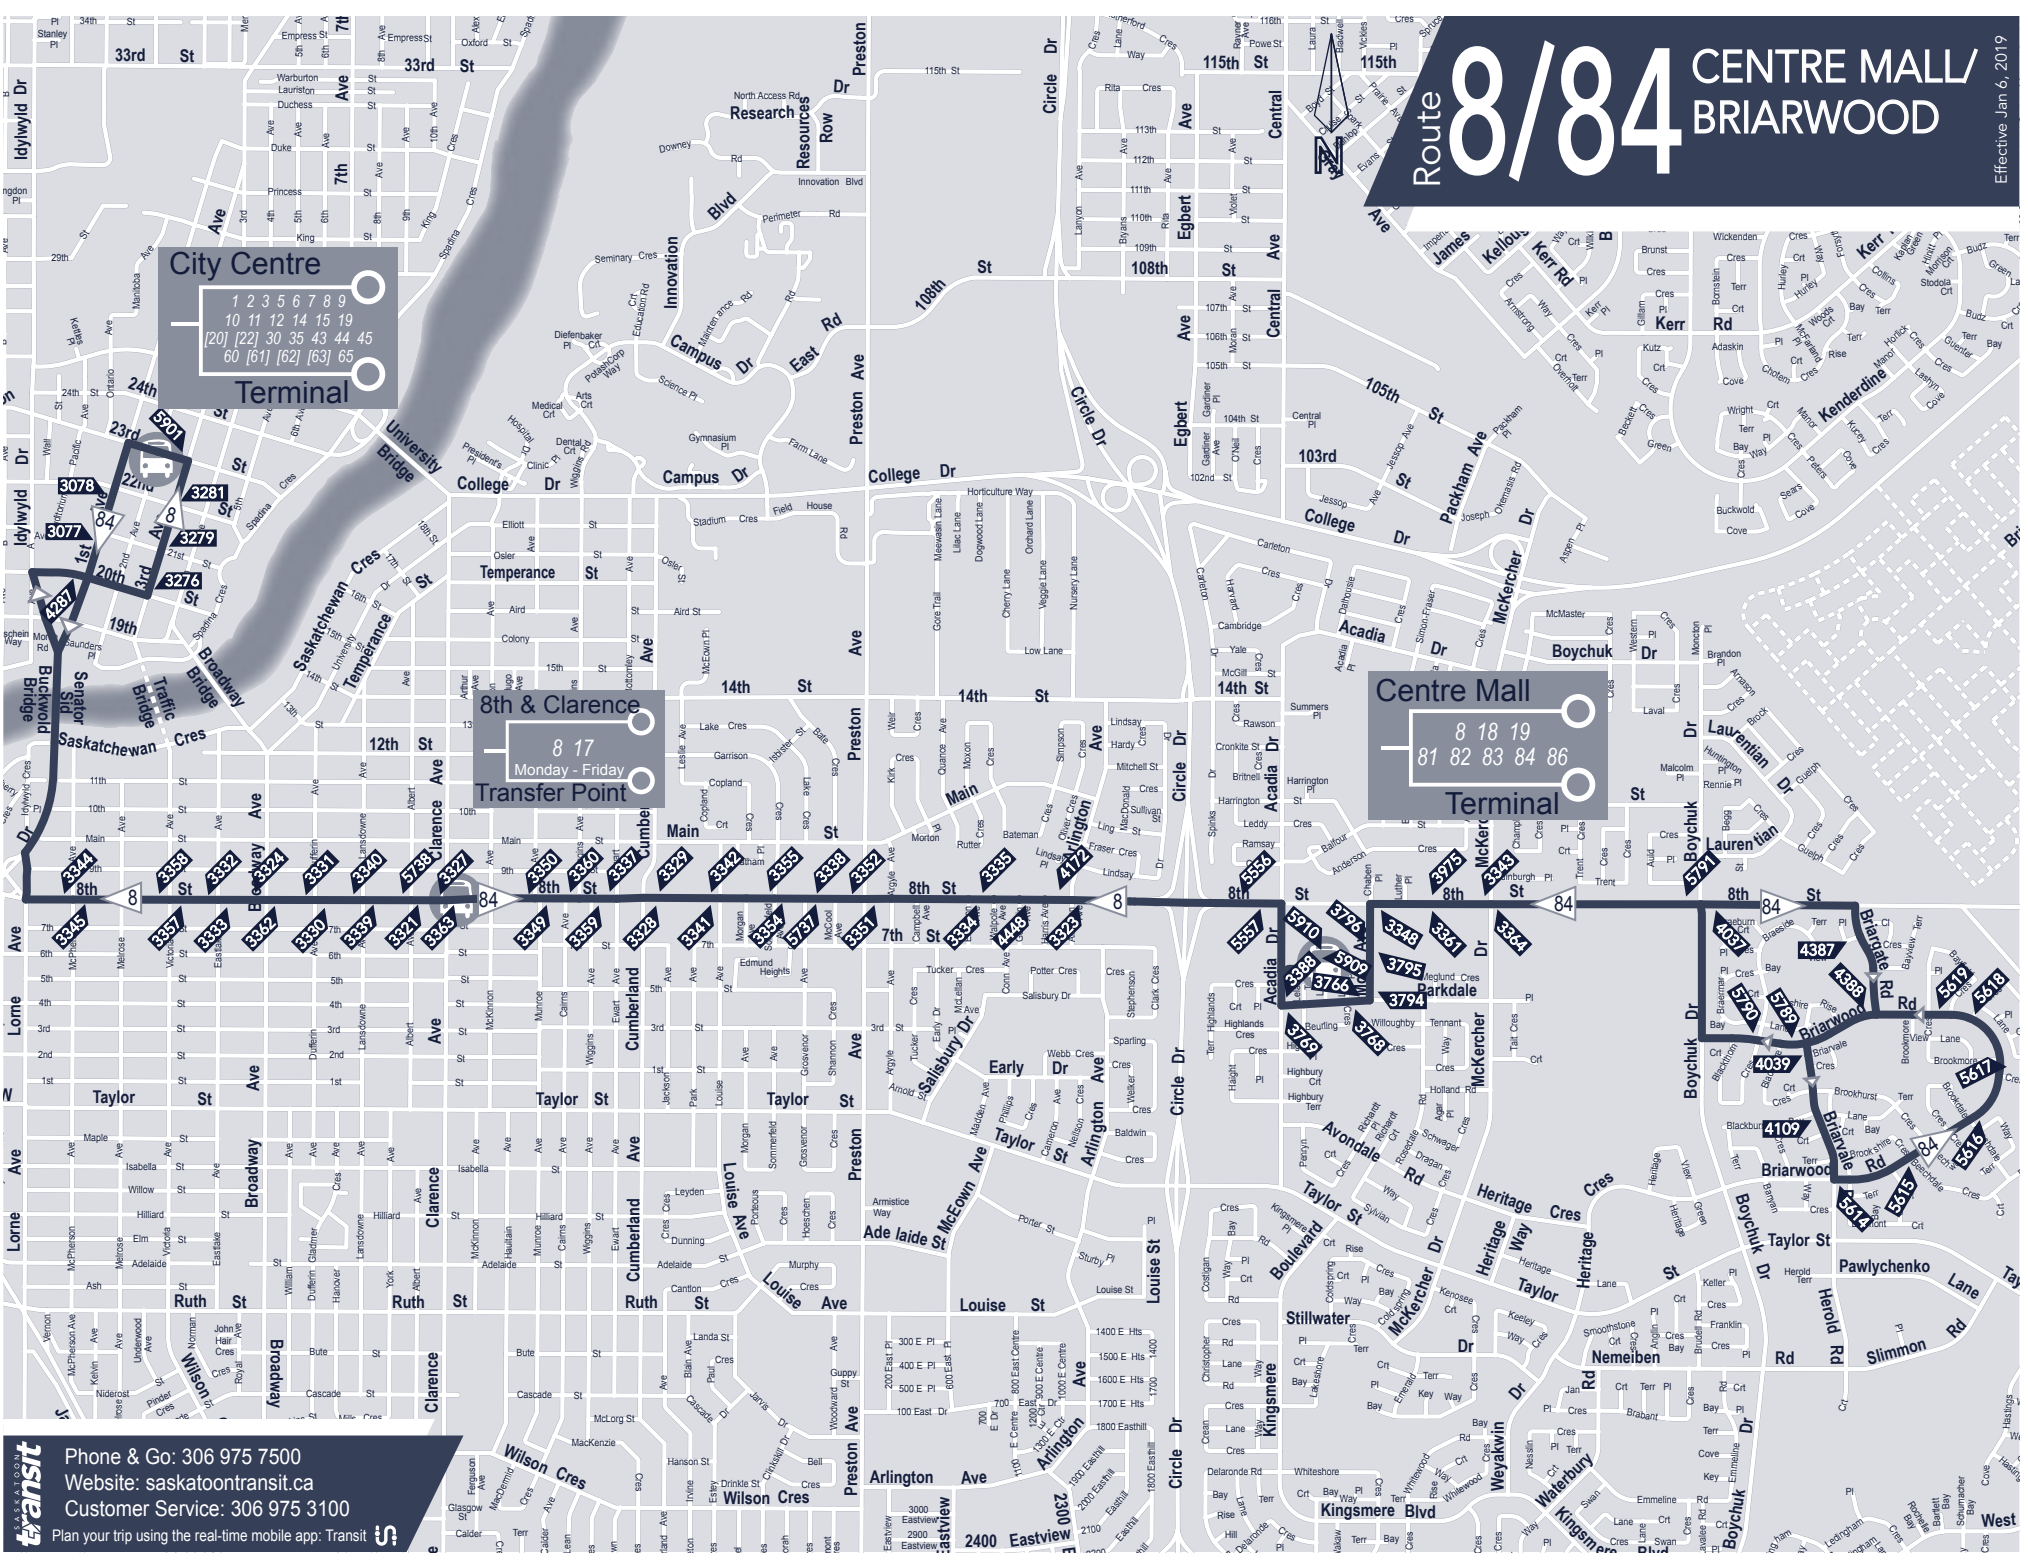

Route 8/84 CENTRE MALL/ BRIARWOOD

Effective Jan 6, 2019

City Centre

1 2 3 5 6 7 8 9
10 11 12 14 15 19
[20] [22] 30 35 43 44 45
60 [61] [62] [63] 65

Terminal

8th & Clarence

8 17
Monday - Friday
Transfer Point

Centre Mall

8 18 19
81 82 83 84 86

Terminal

saskatoon transit
Phone & Go: 306 975 7500
Website: saskatoontransit.ca
Customer Service: 306 975 3100
Plan your trip using the real-time mobile app: Transit