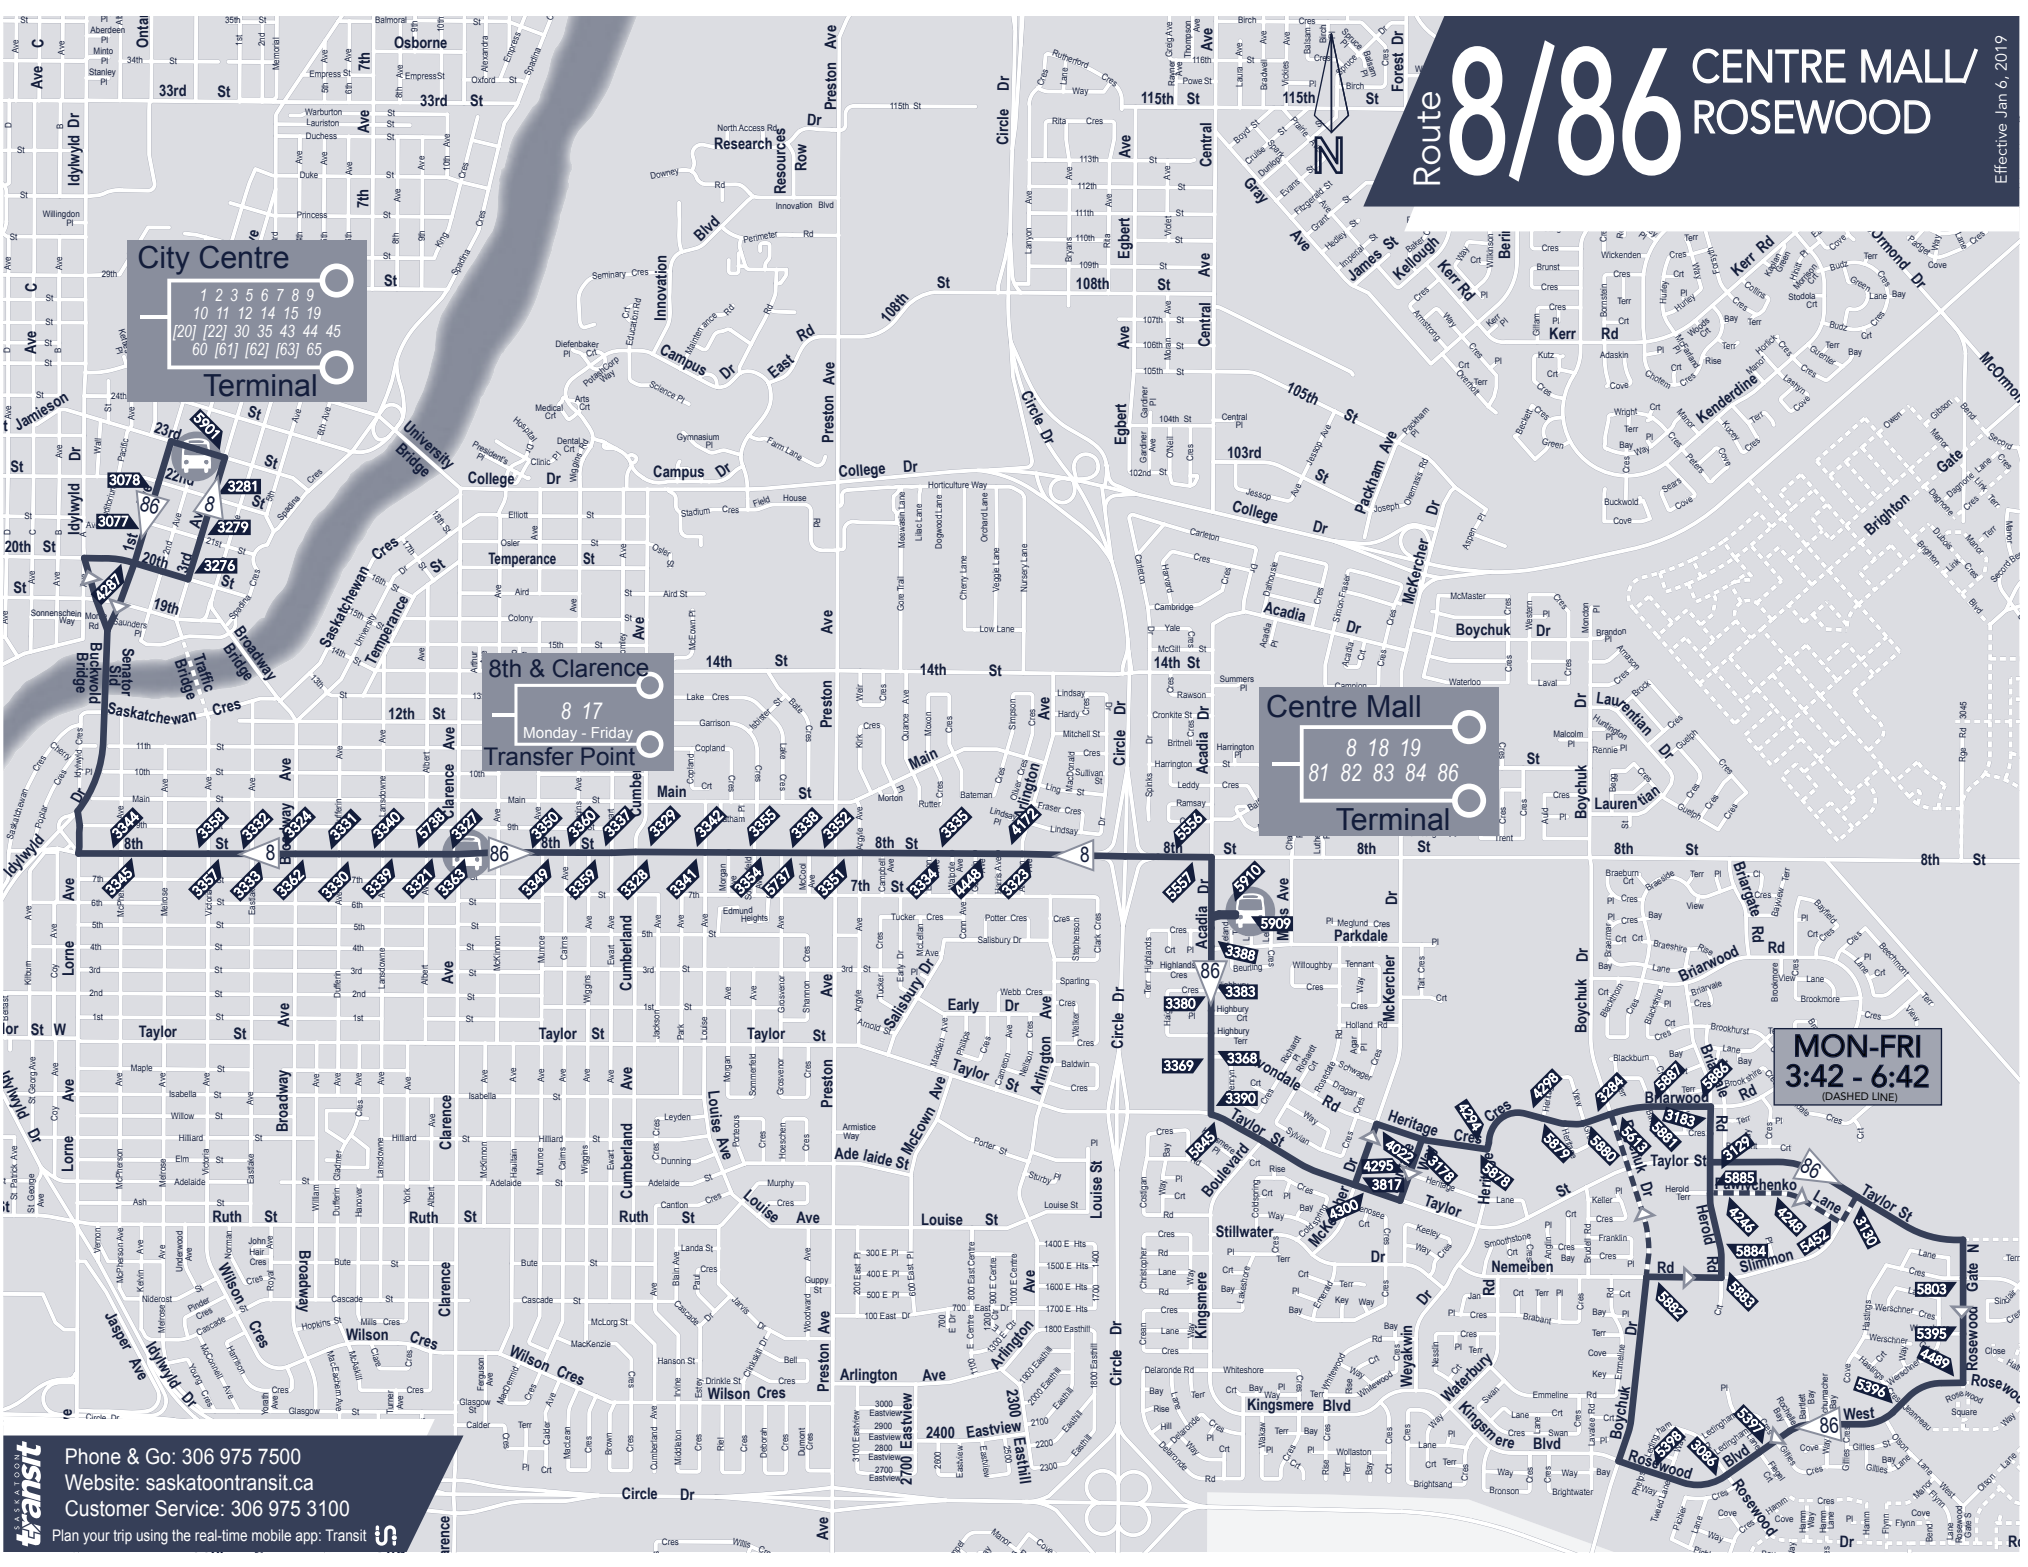

Route 8/86 CENTRE MALL/ROSEWOOD

Effective Jan 6, 2019

City Centre
1 2 3 5 6 7 8 9
10 11 12 14 15 19
[20] [22] 30 35 43 44 45
60 [61] [62] [63] 65

8th & Clarence
8 17
Monday - Friday
Transfer Point

Centre Mall
8 18 19
81 82 83 84 86
Terminal

MON-FRI
3:42 - 6:42
(DASHED LINE)

saskatoon transit
Phone & Go: 306 975 7500
Website: saskatoontransit.ca
Customer Service: 306 975 3100
Plan your trip using the real-time mobile app: Transit