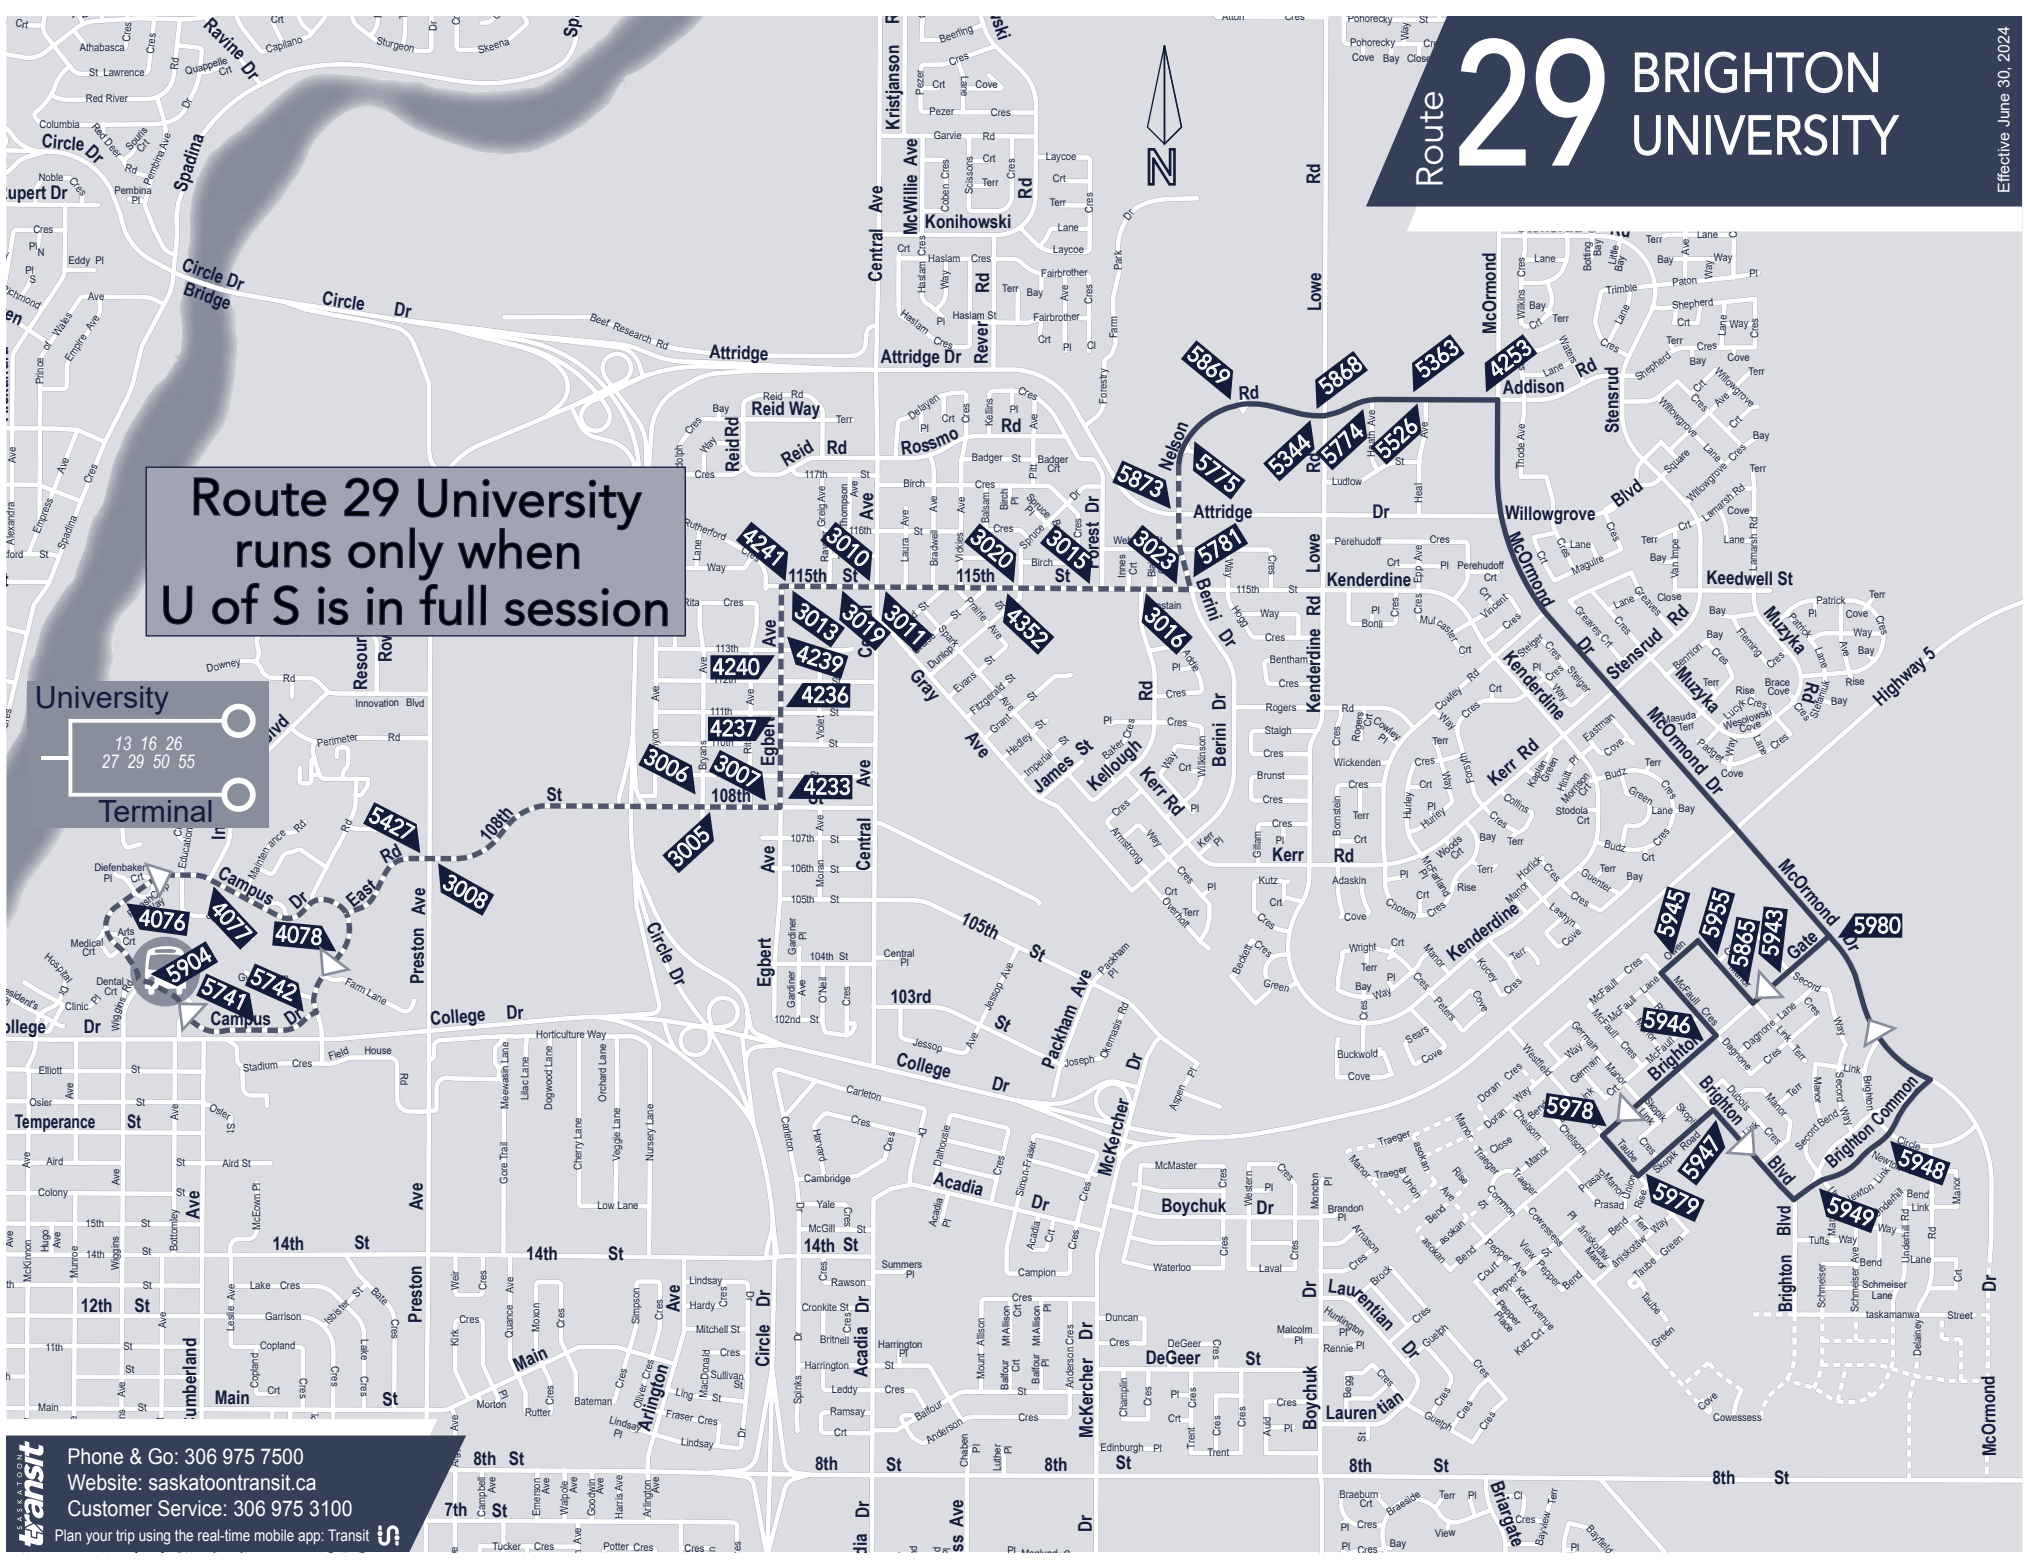

Route 29 BRIGHTON UNIVERSITY

Effective June 30, 2024

Route 29 University runs only when U of S is in full session

13 16 26
27 29 50 55

Terminal

saskatoon transit
 Phone & Go: 306 975 7500
 Website: saskatoontransit.ca
 Customer Service: 306 975 3100
 Plan your trip using the real-time mobile app: Transit

29 Brighton

Brighton

University

	PLACE RIEL	EGBERT AVENUE & 108TH STREET	NELSON ROAD & LOWE ROAD	BRIGHTON GATE & SECOND WAY	BRIGHTON GATE & MCFAULL CRESCENT	BRIGHTON COMMON & BRIGHTON CIRCLE	NELSON ROAD & LOWE ROAD - WESTBOUND	NELSON ROAD & LOWE ROAD - EASTBOUND	108TH STREET & EGBERT AVENUE	PLACE RIEL	
--	------------	---------------------------------	----------------------------	-------------------------------	-------------------------------------	--------------------------------------	--	--	---------------------------------	------------	--

All routes are fully accessible

G End of service, bus to garage

* Schedule operates when U of S is in full session