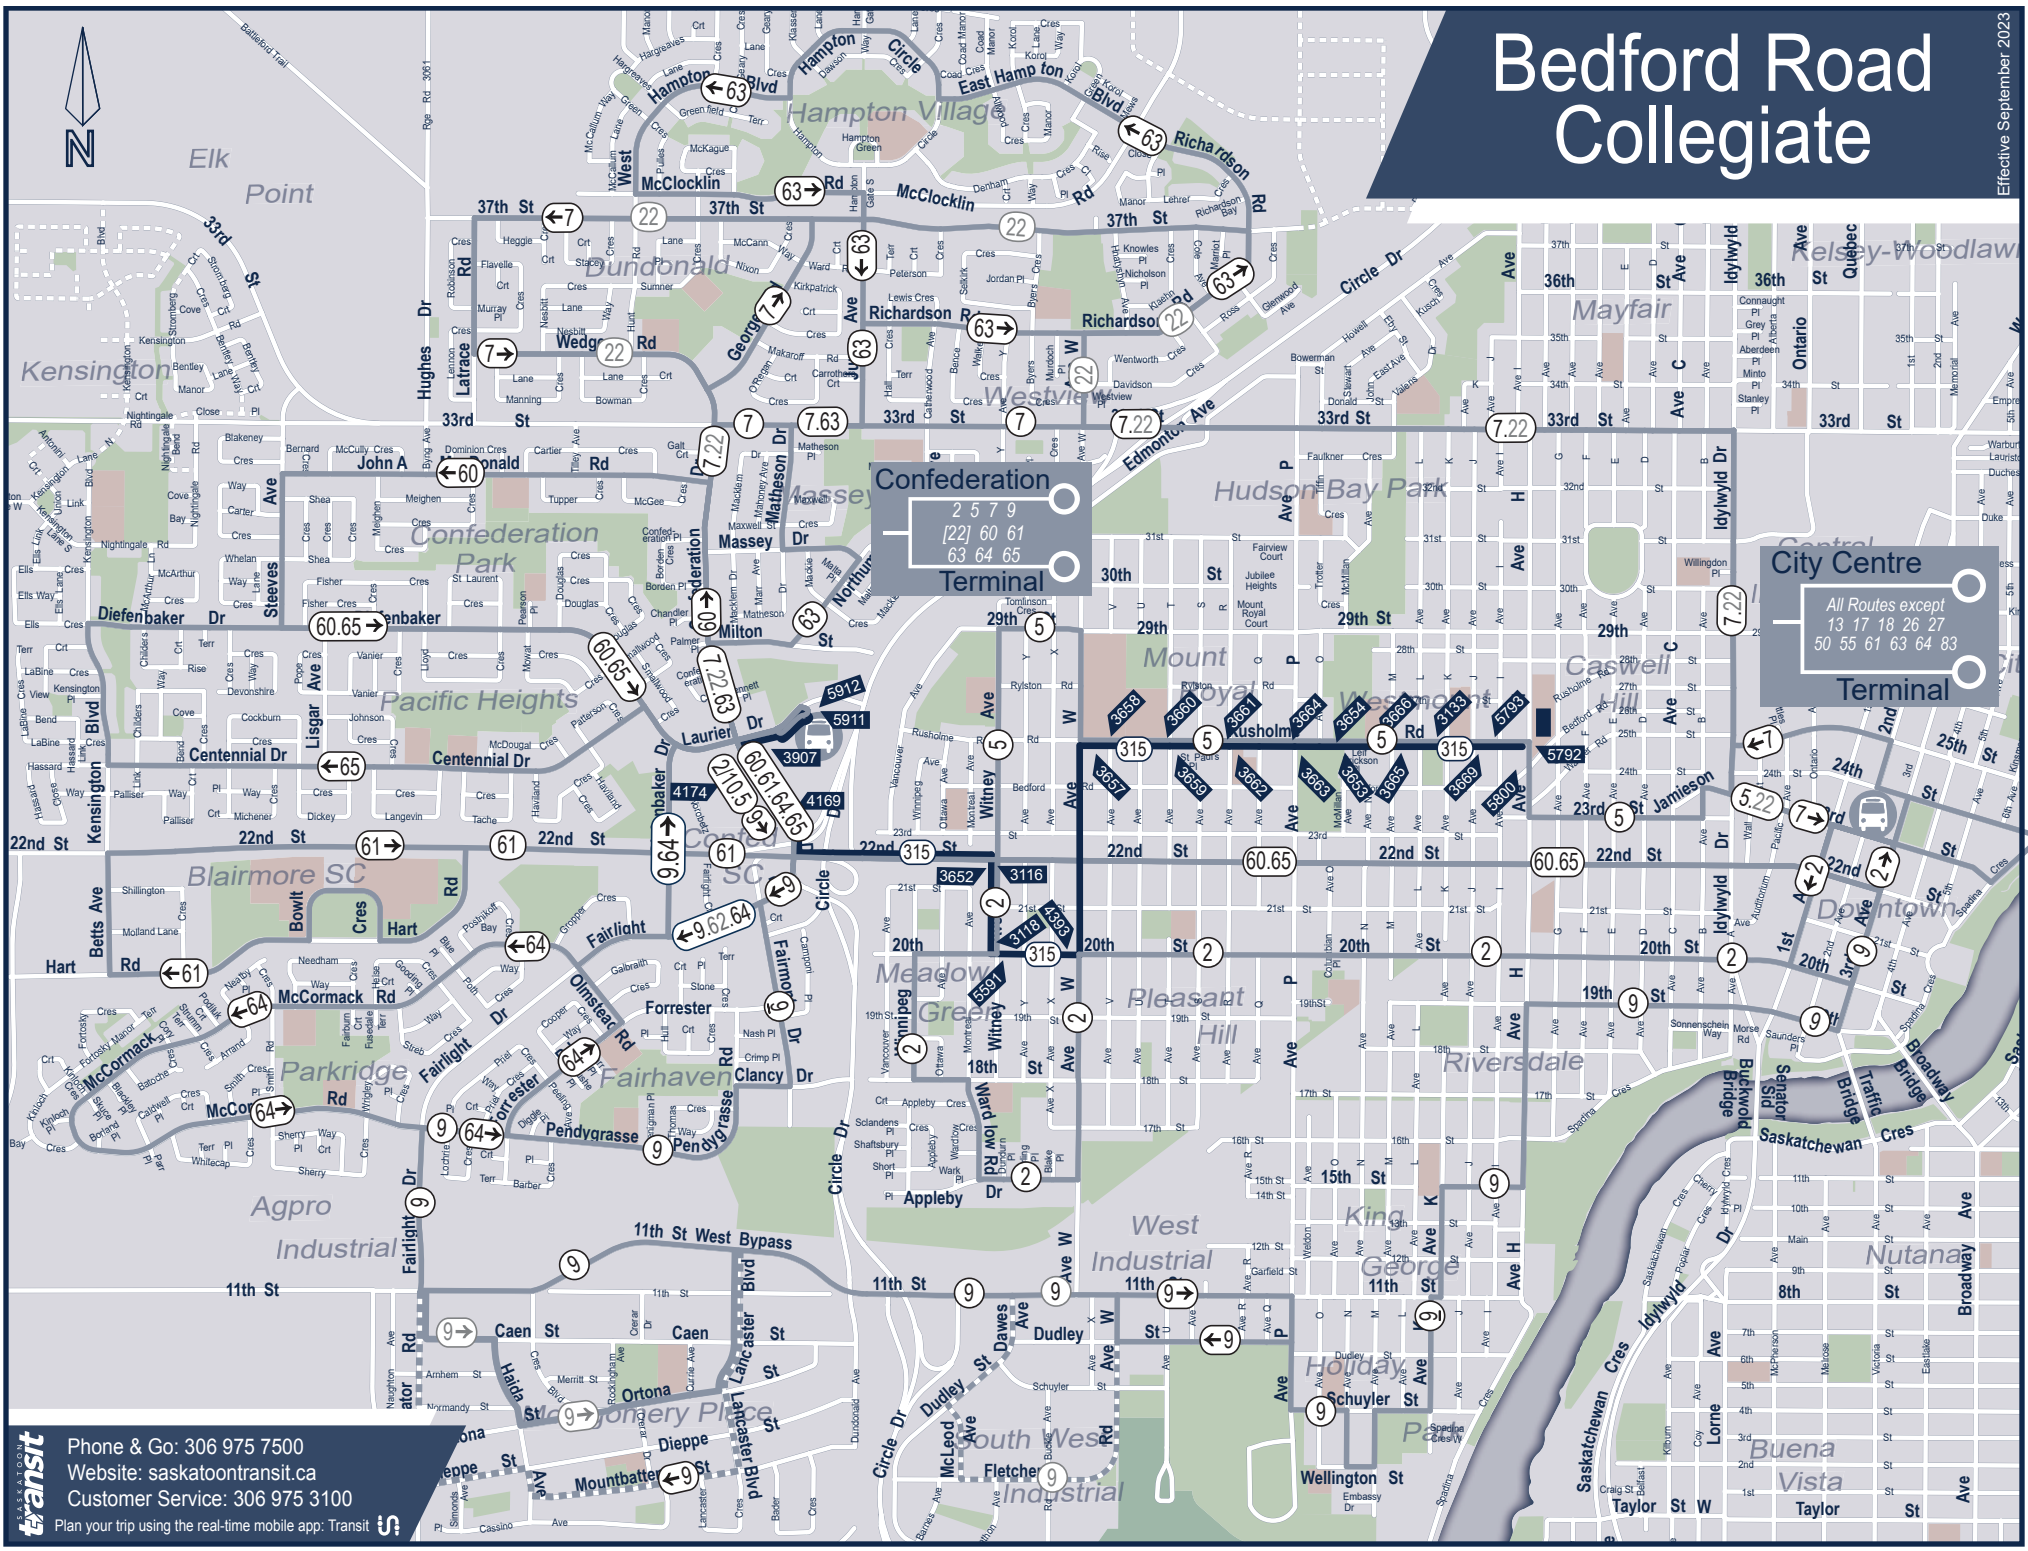

Bedford Road Collegiate

Effective September 2023

Confederation Terminal
2 5 7 9
22 60 61
63 64 65

City Centre Terminal
All Routes except
13 17 18 26 27
50 55 61 63 64 83

saskatoon transit
Phone & Go: 306 975 7500
Website: saskatoontransit.ca
Customer Service: 306 975 3100
Plan your trip using the real-time mobile app: Transit