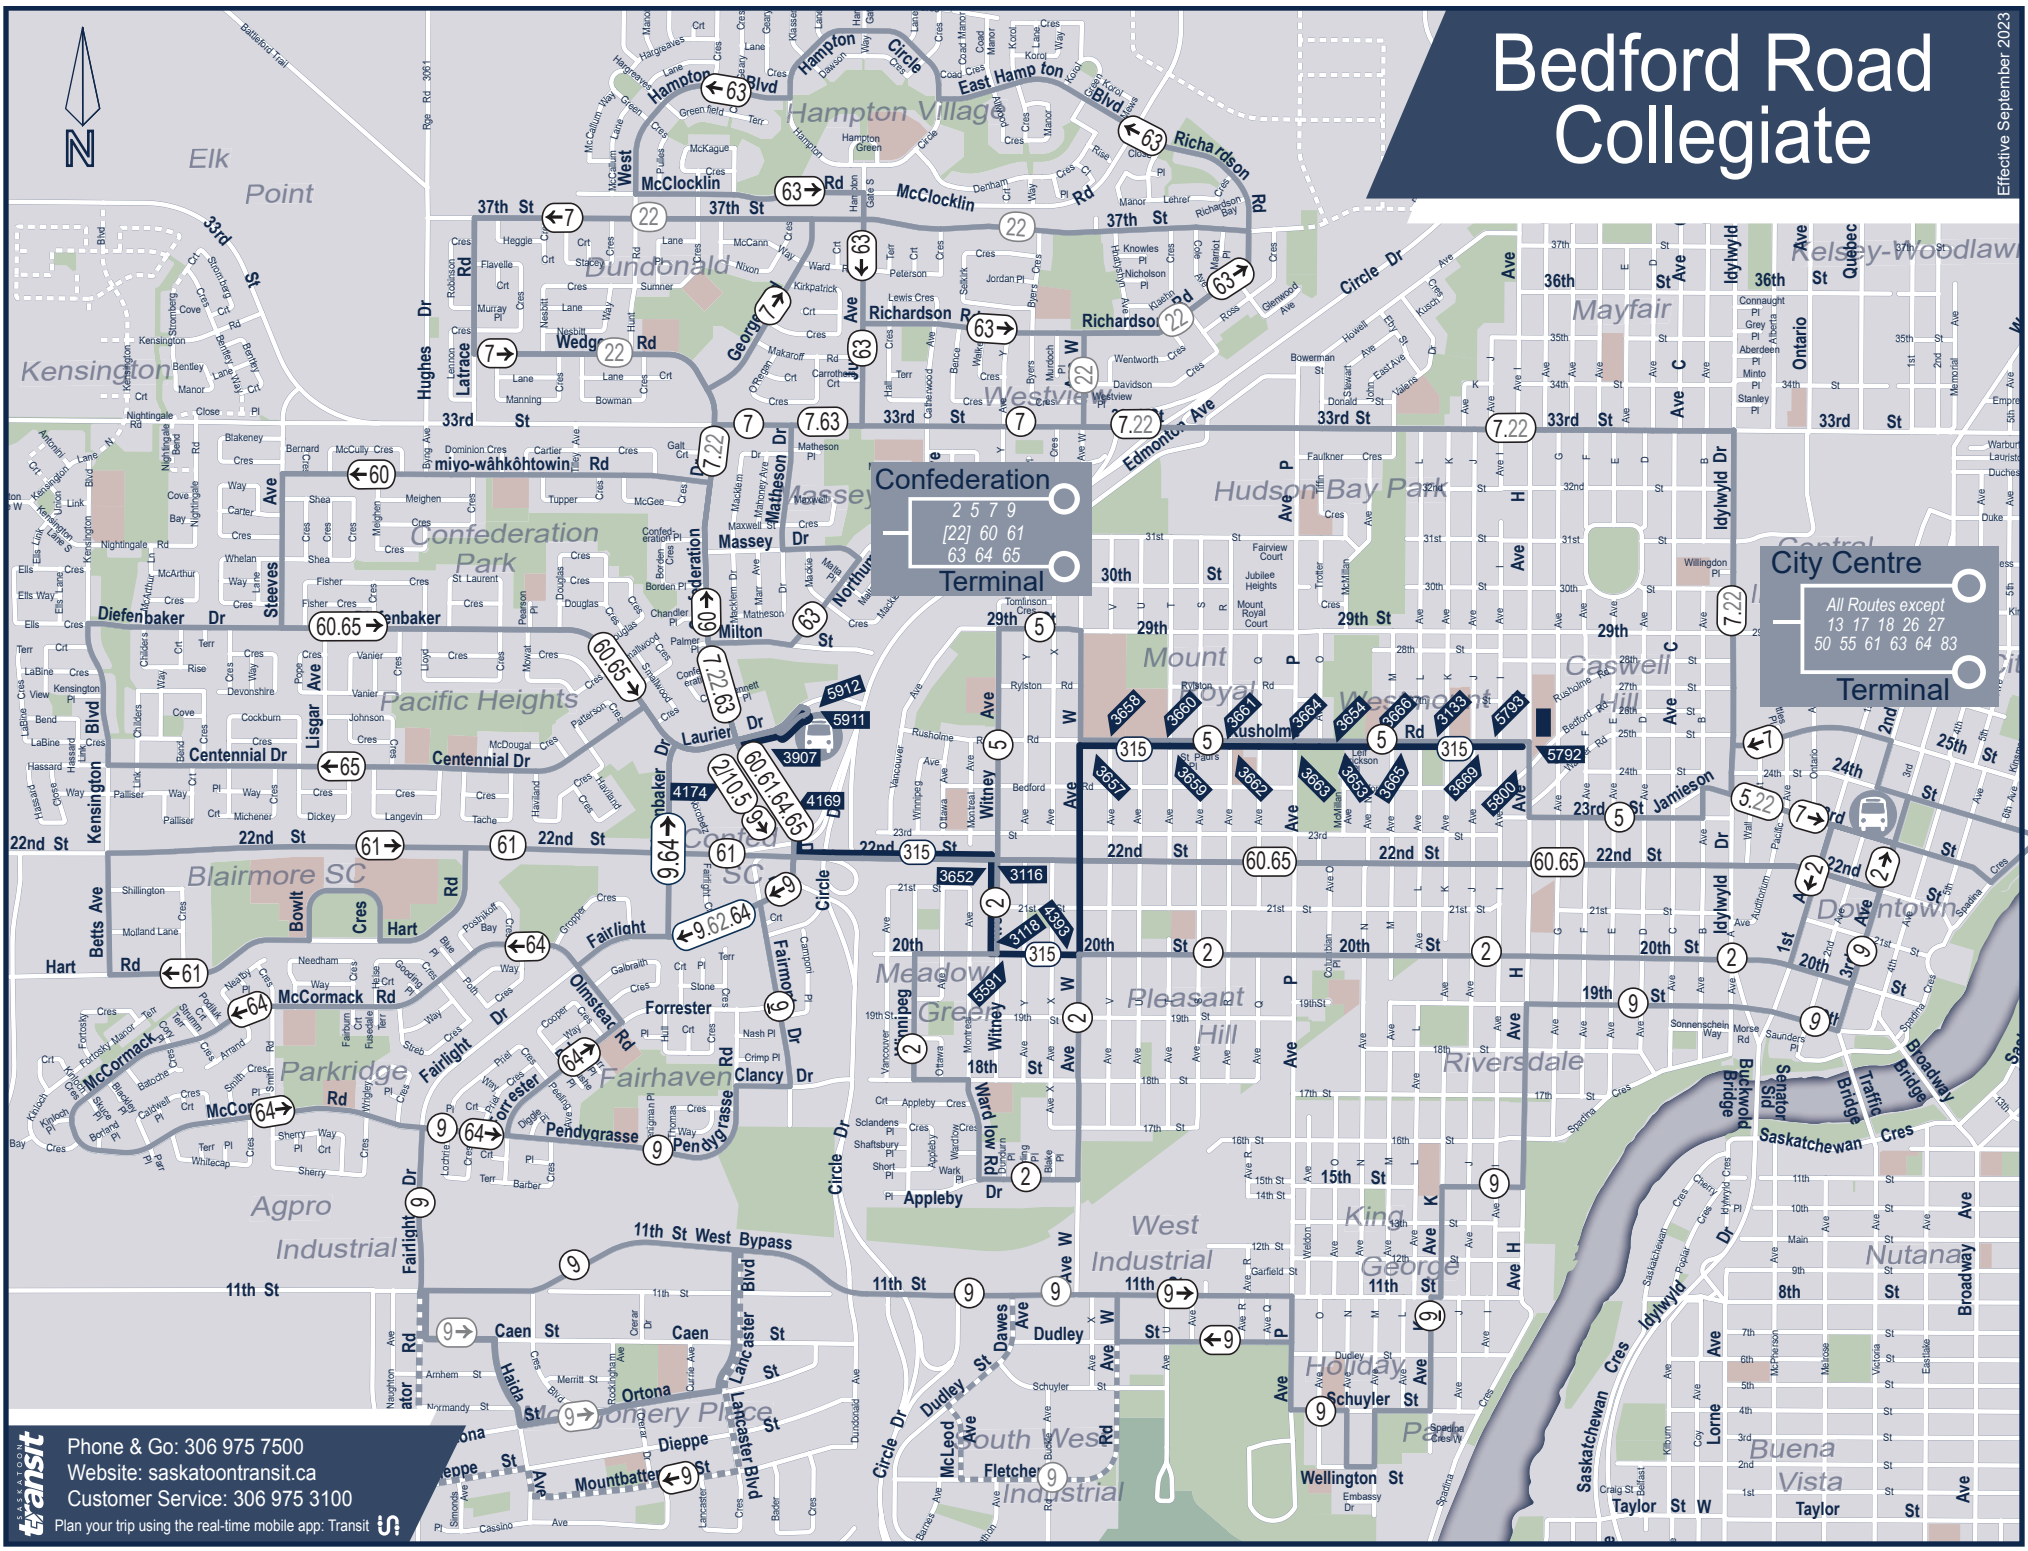

Bedford Road Collegiate

Effective September 2023

Confederation Terminal
2 5 7 9
[22] 60 61
63 64 65

City Centre Terminal
All Routes except
13 17 18 26 27
50 55 61 63 64 83

saskatoon transit
Phone & Go: 306 975 7500
Website: saskatoontransit.ca
Customer Service: 306 975 3100
Plan your trip using the real-time mobile app: Transit