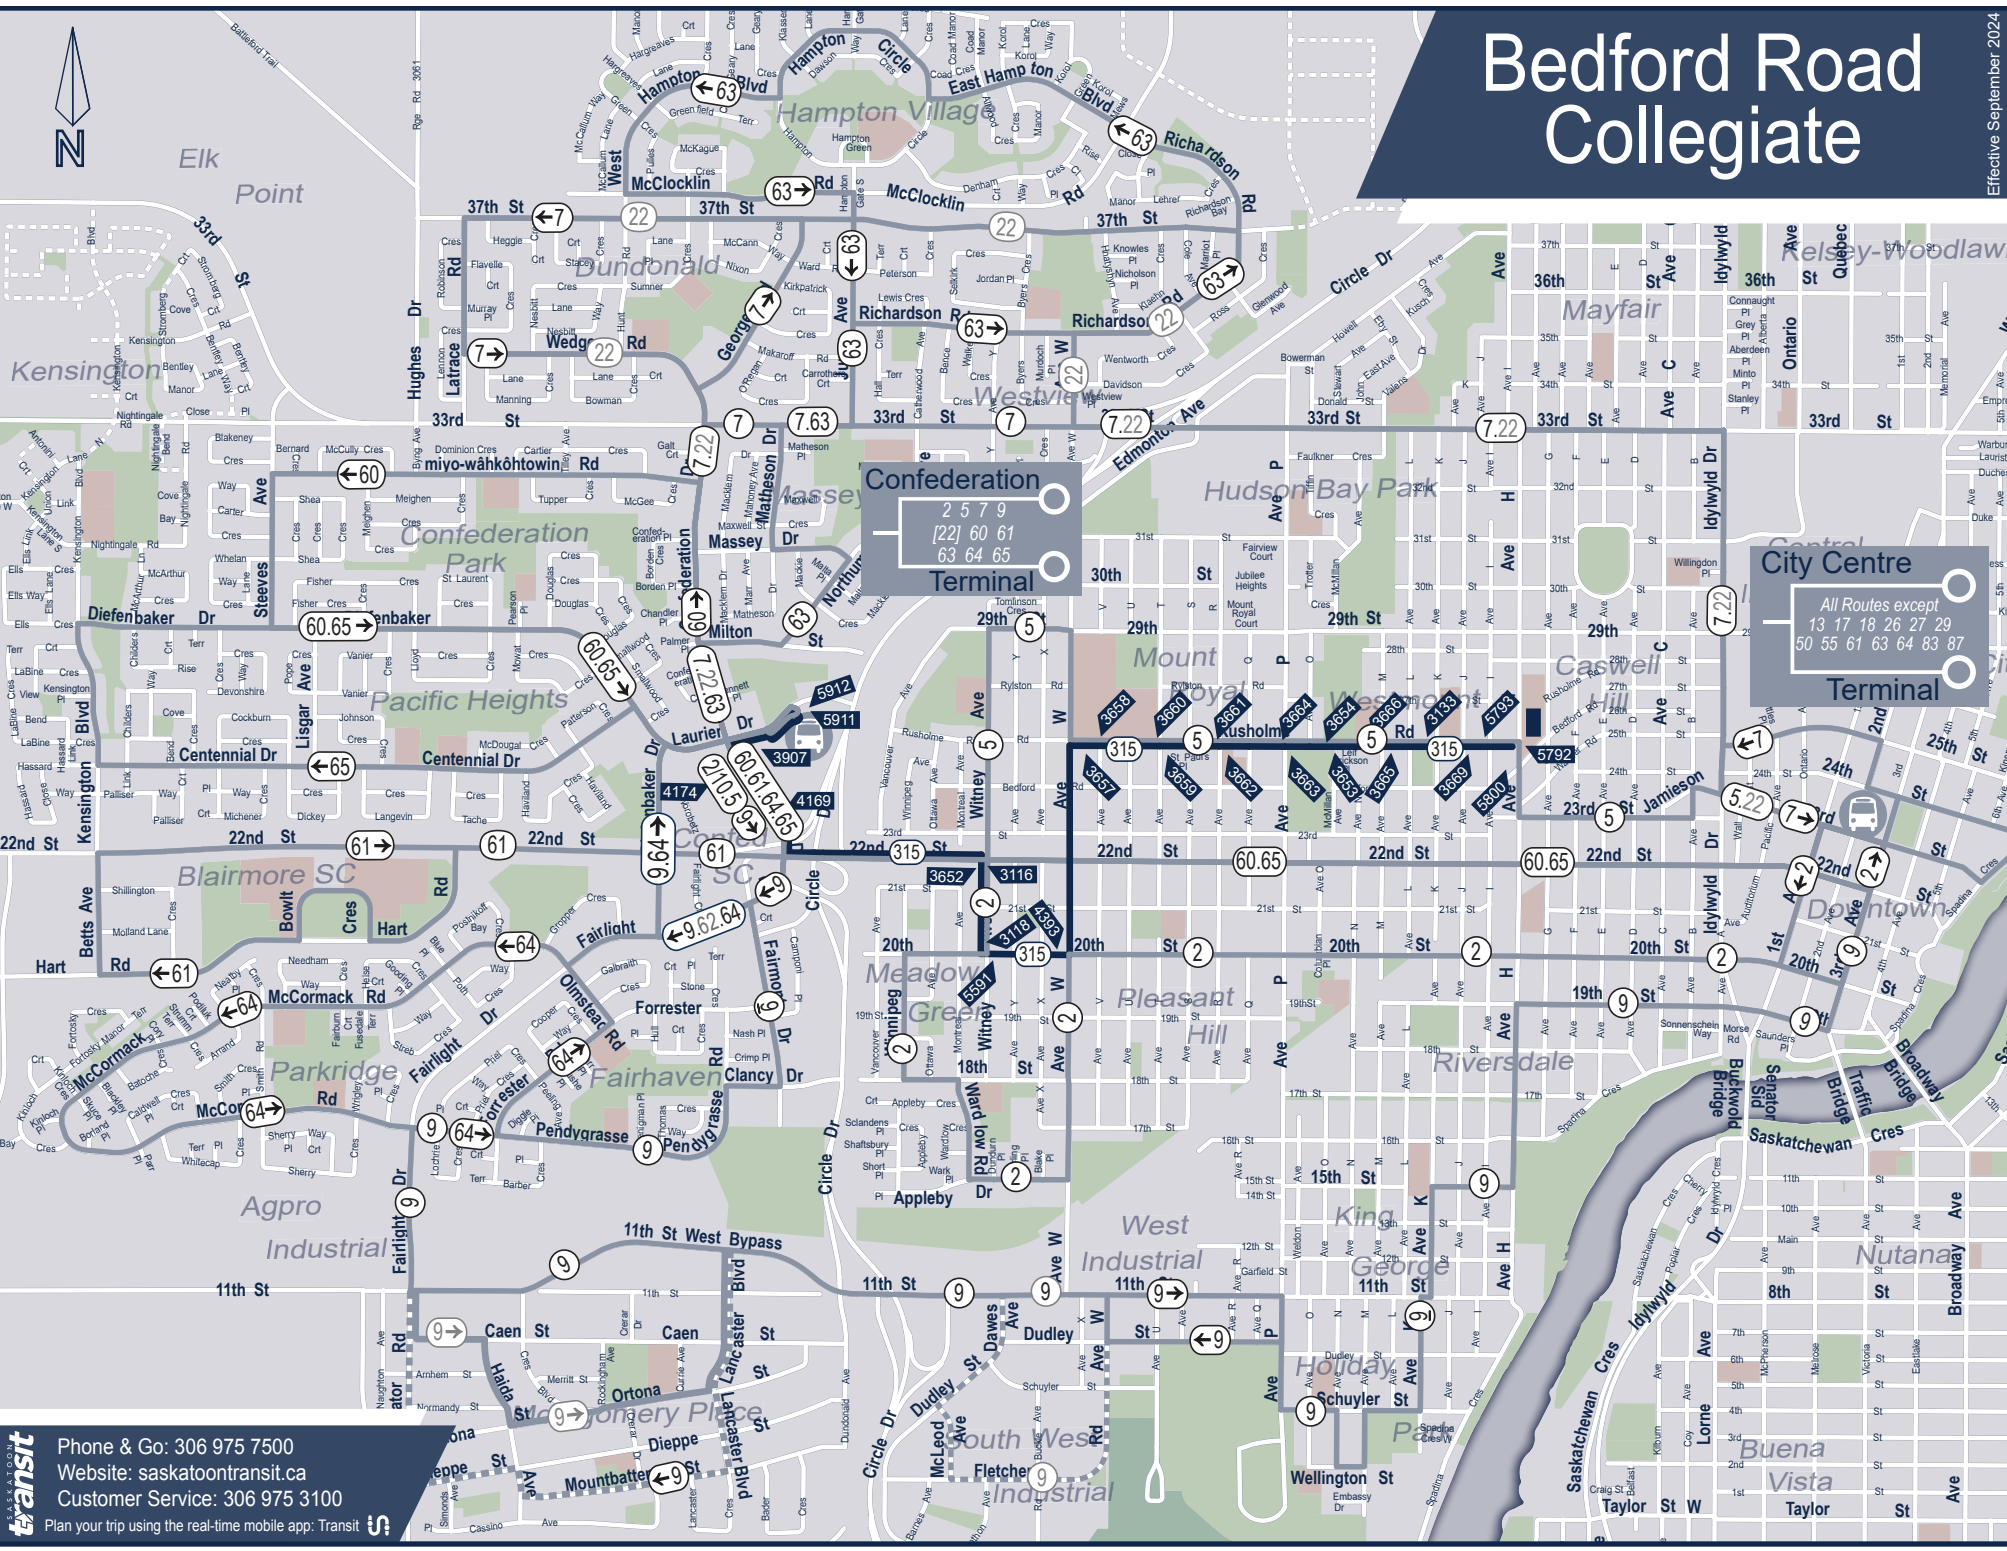

Bedford Road Collegiate

Effective September 2024

Confederation Terminal
2 5 7 9
22 60 61
63 64 65

City Centre Terminal
All Routes except
13 17 18 26 27 29
50 55 61 63 64 83 87

saskatoon transit
Phone & Go: 306 975 7500
Website: saskatoontransit.ca
Customer Service: 306 975 3100
Plan your trip using the real-time mobile app: Transit