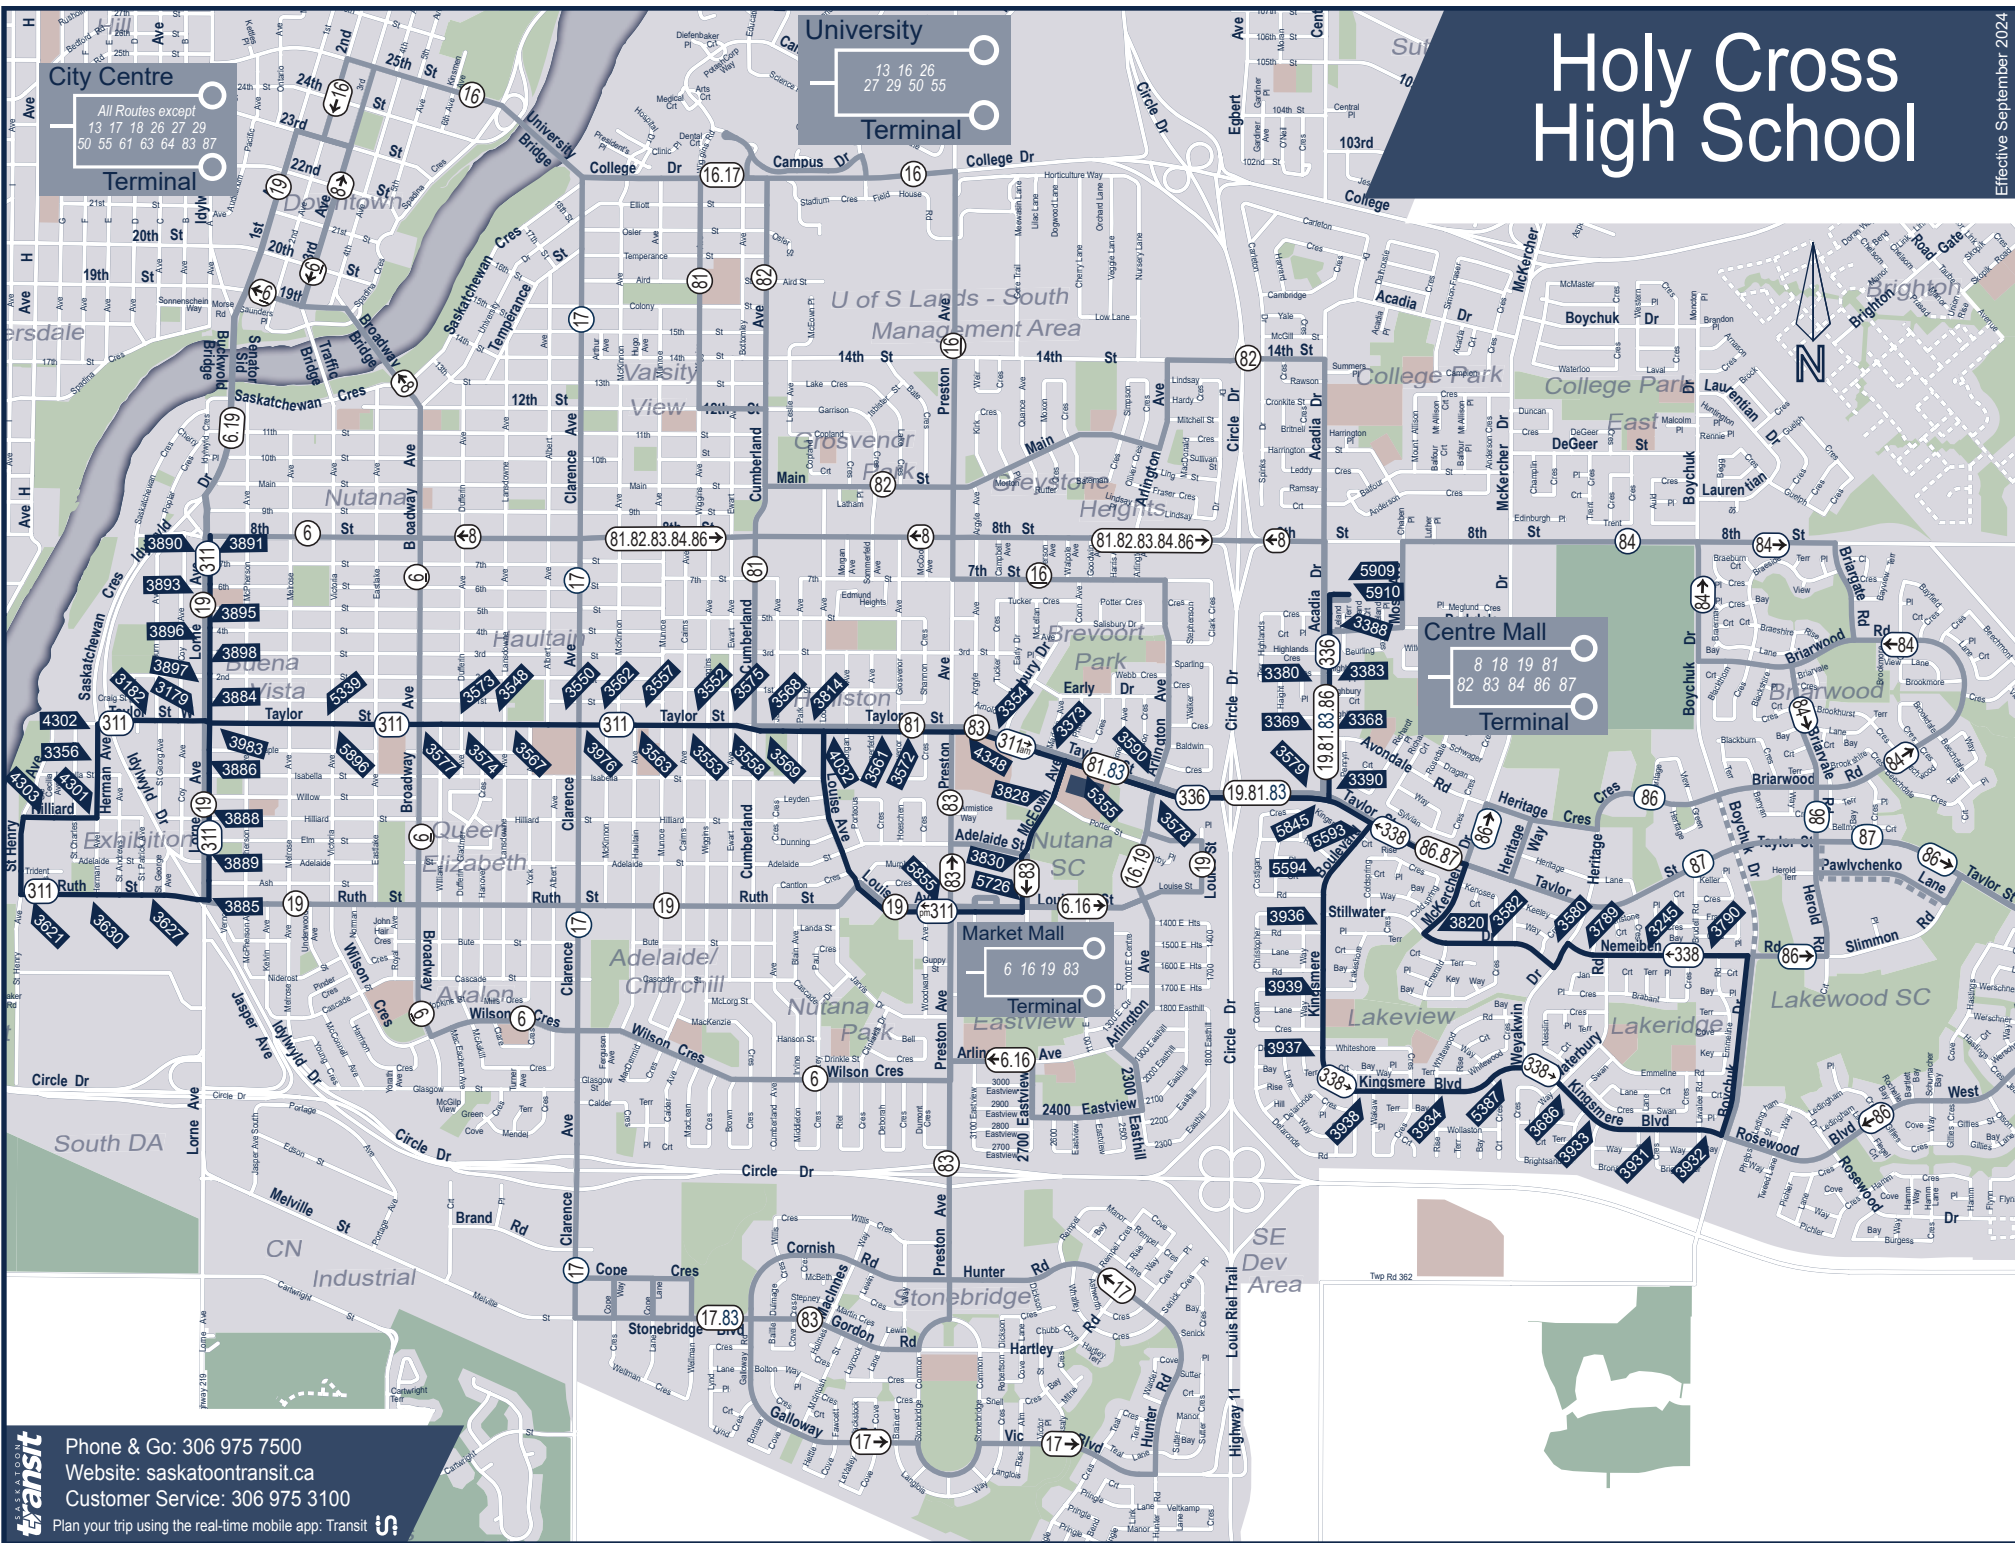

Holy Cross High School

Effective September 2024

City Centre

All Routes except
13 17 18 26 27 29
50 55 61 63 64 83 87

Terminal

University

13 16 26
27 29 50 55

Terminal

Centre Mall

8 18 19 81
82 83 84 86 87

Terminal

saskatoon transit
Phone & Go: 306 975 7500
Website: saskatoontransit.ca
Customer Service: 306 975 3100
Plan your trip using the real-time mobile app: Transit