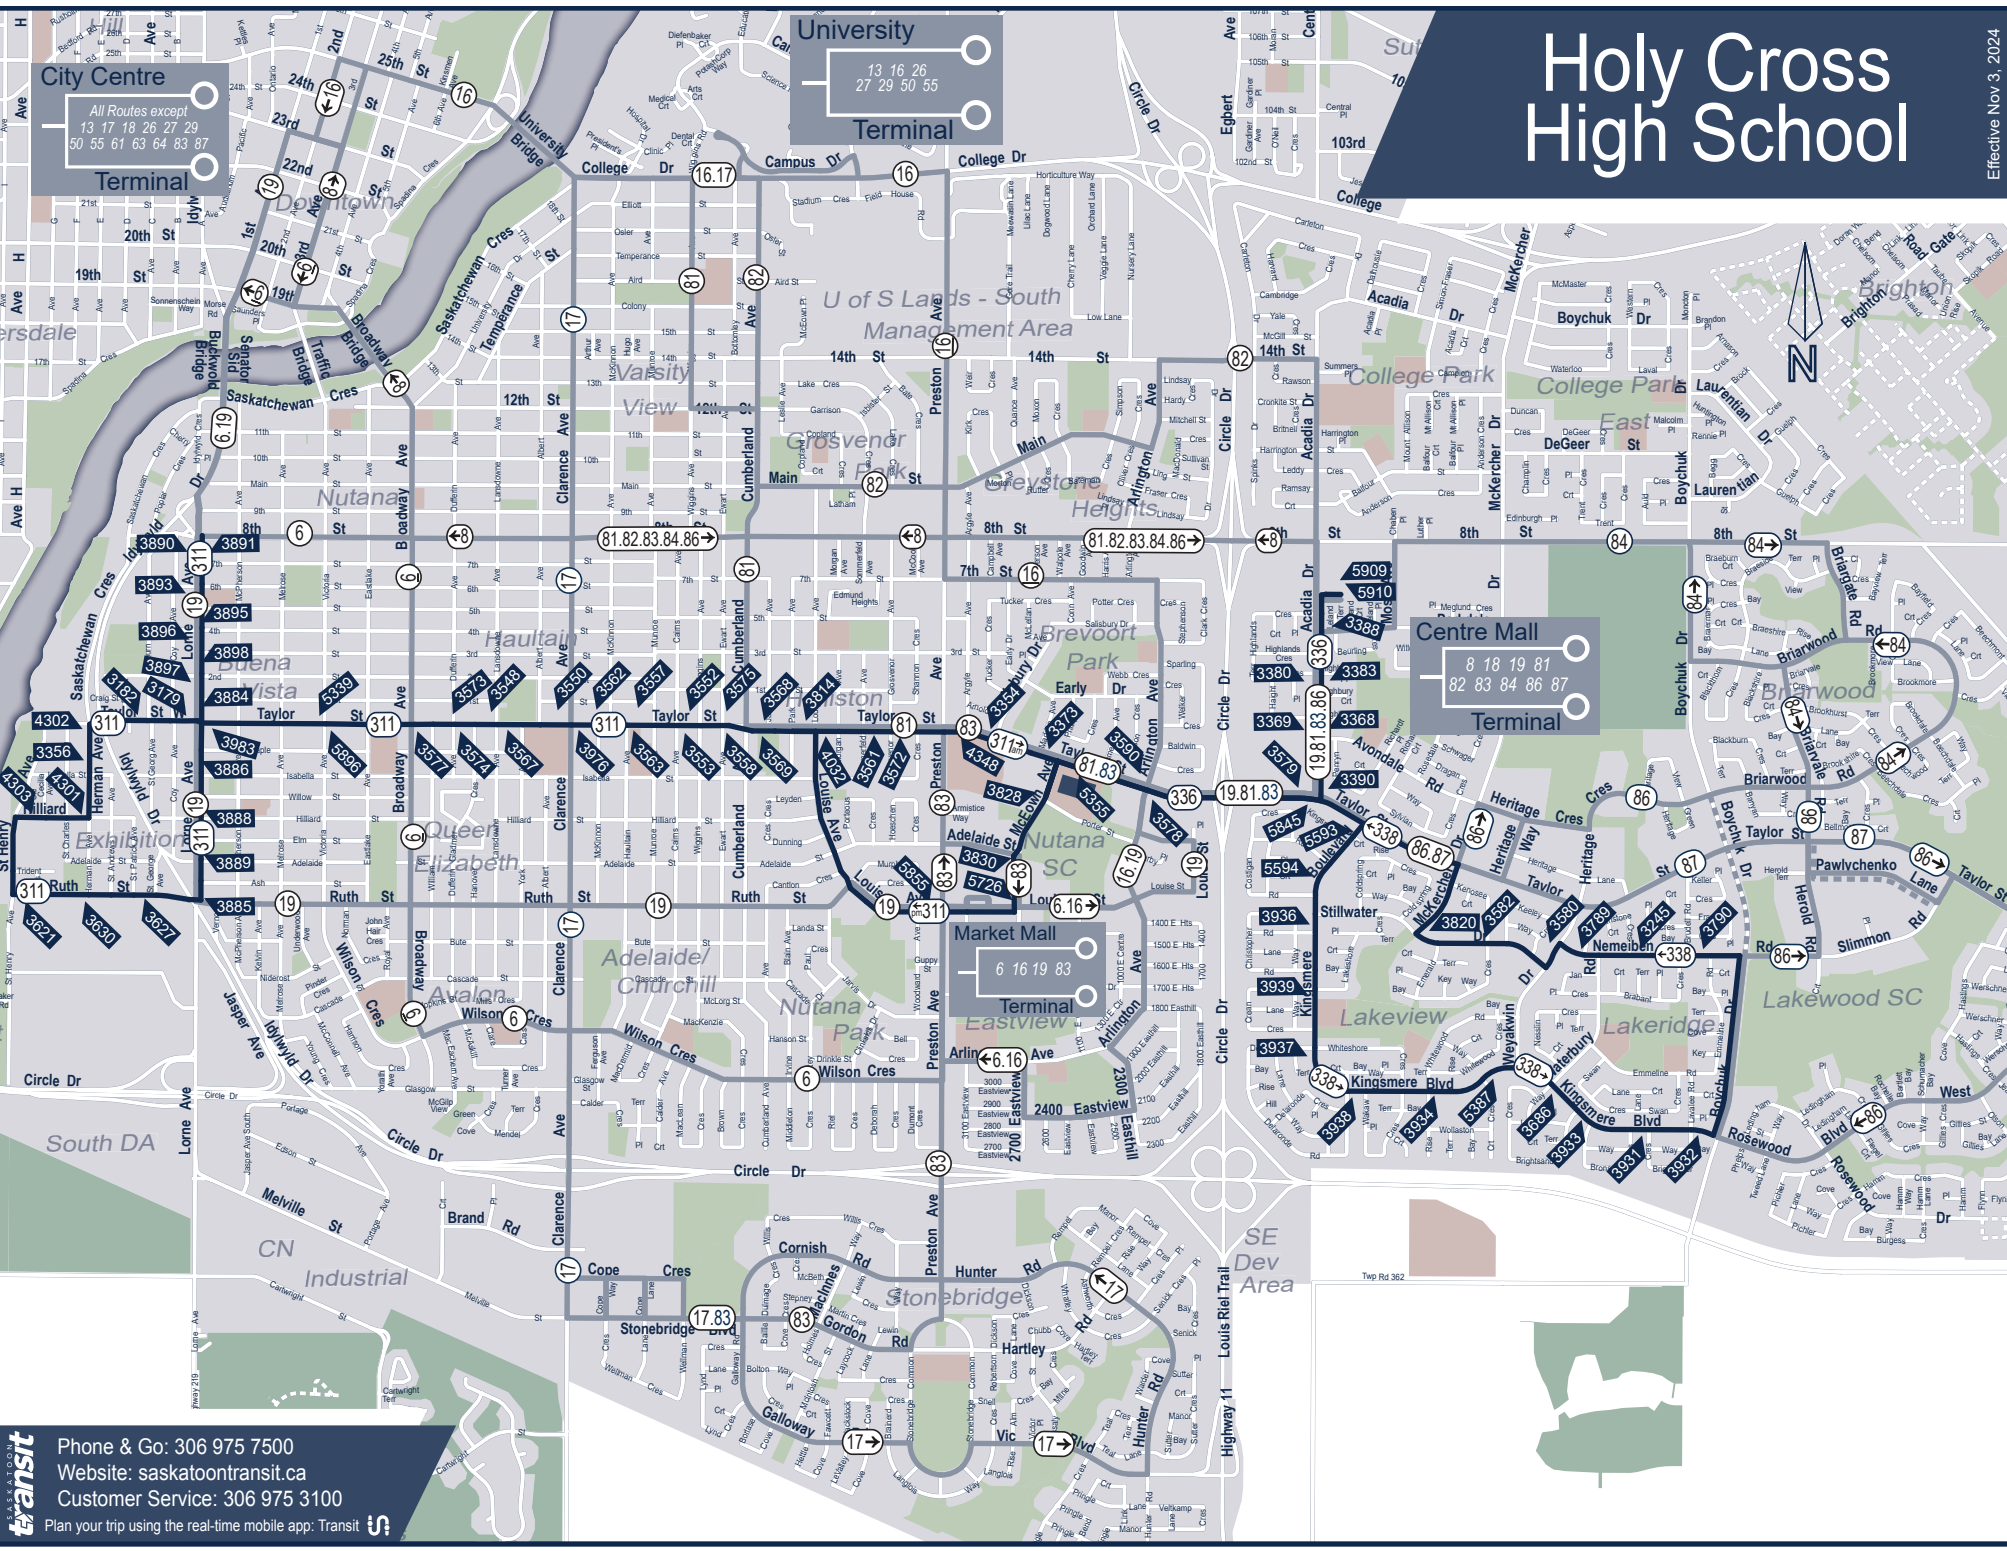

Holy Cross High School

Effective Nov 3, 2024

City Centre
All Routes except
13 17 18 26 27 29
50 55 61 63 64 83 87

Terminal

University
13 16 26
27 29 50 55

Terminal

Centre Mall
8 18 19 81
82 83 84 86 87

Terminal

Holy Cross High School PM

Route # 311 PM	McEown & Porter	Louise & Preston	Taylor & Clarence	Hilliard & St Henry	Lorne & 7th
Exhibition	3:29 PM	3:32 PM	3:40 PM	3:45 PM	3:50 PM
Route # 336 PM	Taylor & McEown		Acadia & Taylor		Centre Mall Terminal
Centre Mall	3:32 PM		3:36 PM		3:40 PM
Route # 338 PM	Taylor & McEown	Kingsmere & Taylor	Kingsmere & Wollaston	Kingsmere & Brightwater	McKercher & Stillwater
Lakeview / Lakeridge	3:30 PM	3:34 PM	3:40 PM	3:45 PM	3:50 PM
To	Take Route 6 or 19 from Market Mall Terminal				
Eastview & Nutana					
Route 81	Taylor & Madden	Taylor & Jackson	Cumberland & 8th	Wiggins & Temperance	College & Bottomley
Cumberland	:20 / :50	:25 / :55	:28 / :58	:03 / :33	:05 / :35
Route 81	Taylor & McEown		Acadia & Taylor		Centre Mall Terminal
Centre Mall	:02 / :32		:06 / :36		:10 / :40
Route 83	Taylor & Madden	Market Mall Terminal	Preston & Dumont	Stonebridge & Galloway	Cope Terminus
Stonebridge	:07 / :37	:12 / :42	:15 / :45	:22 / :52	:25 / :55
Route 83	Taylor & McEown		Acadia & Taylor		Centre Mall Terminal
Centre Mall	:15 / :45		:17 / :47		:20 / :50