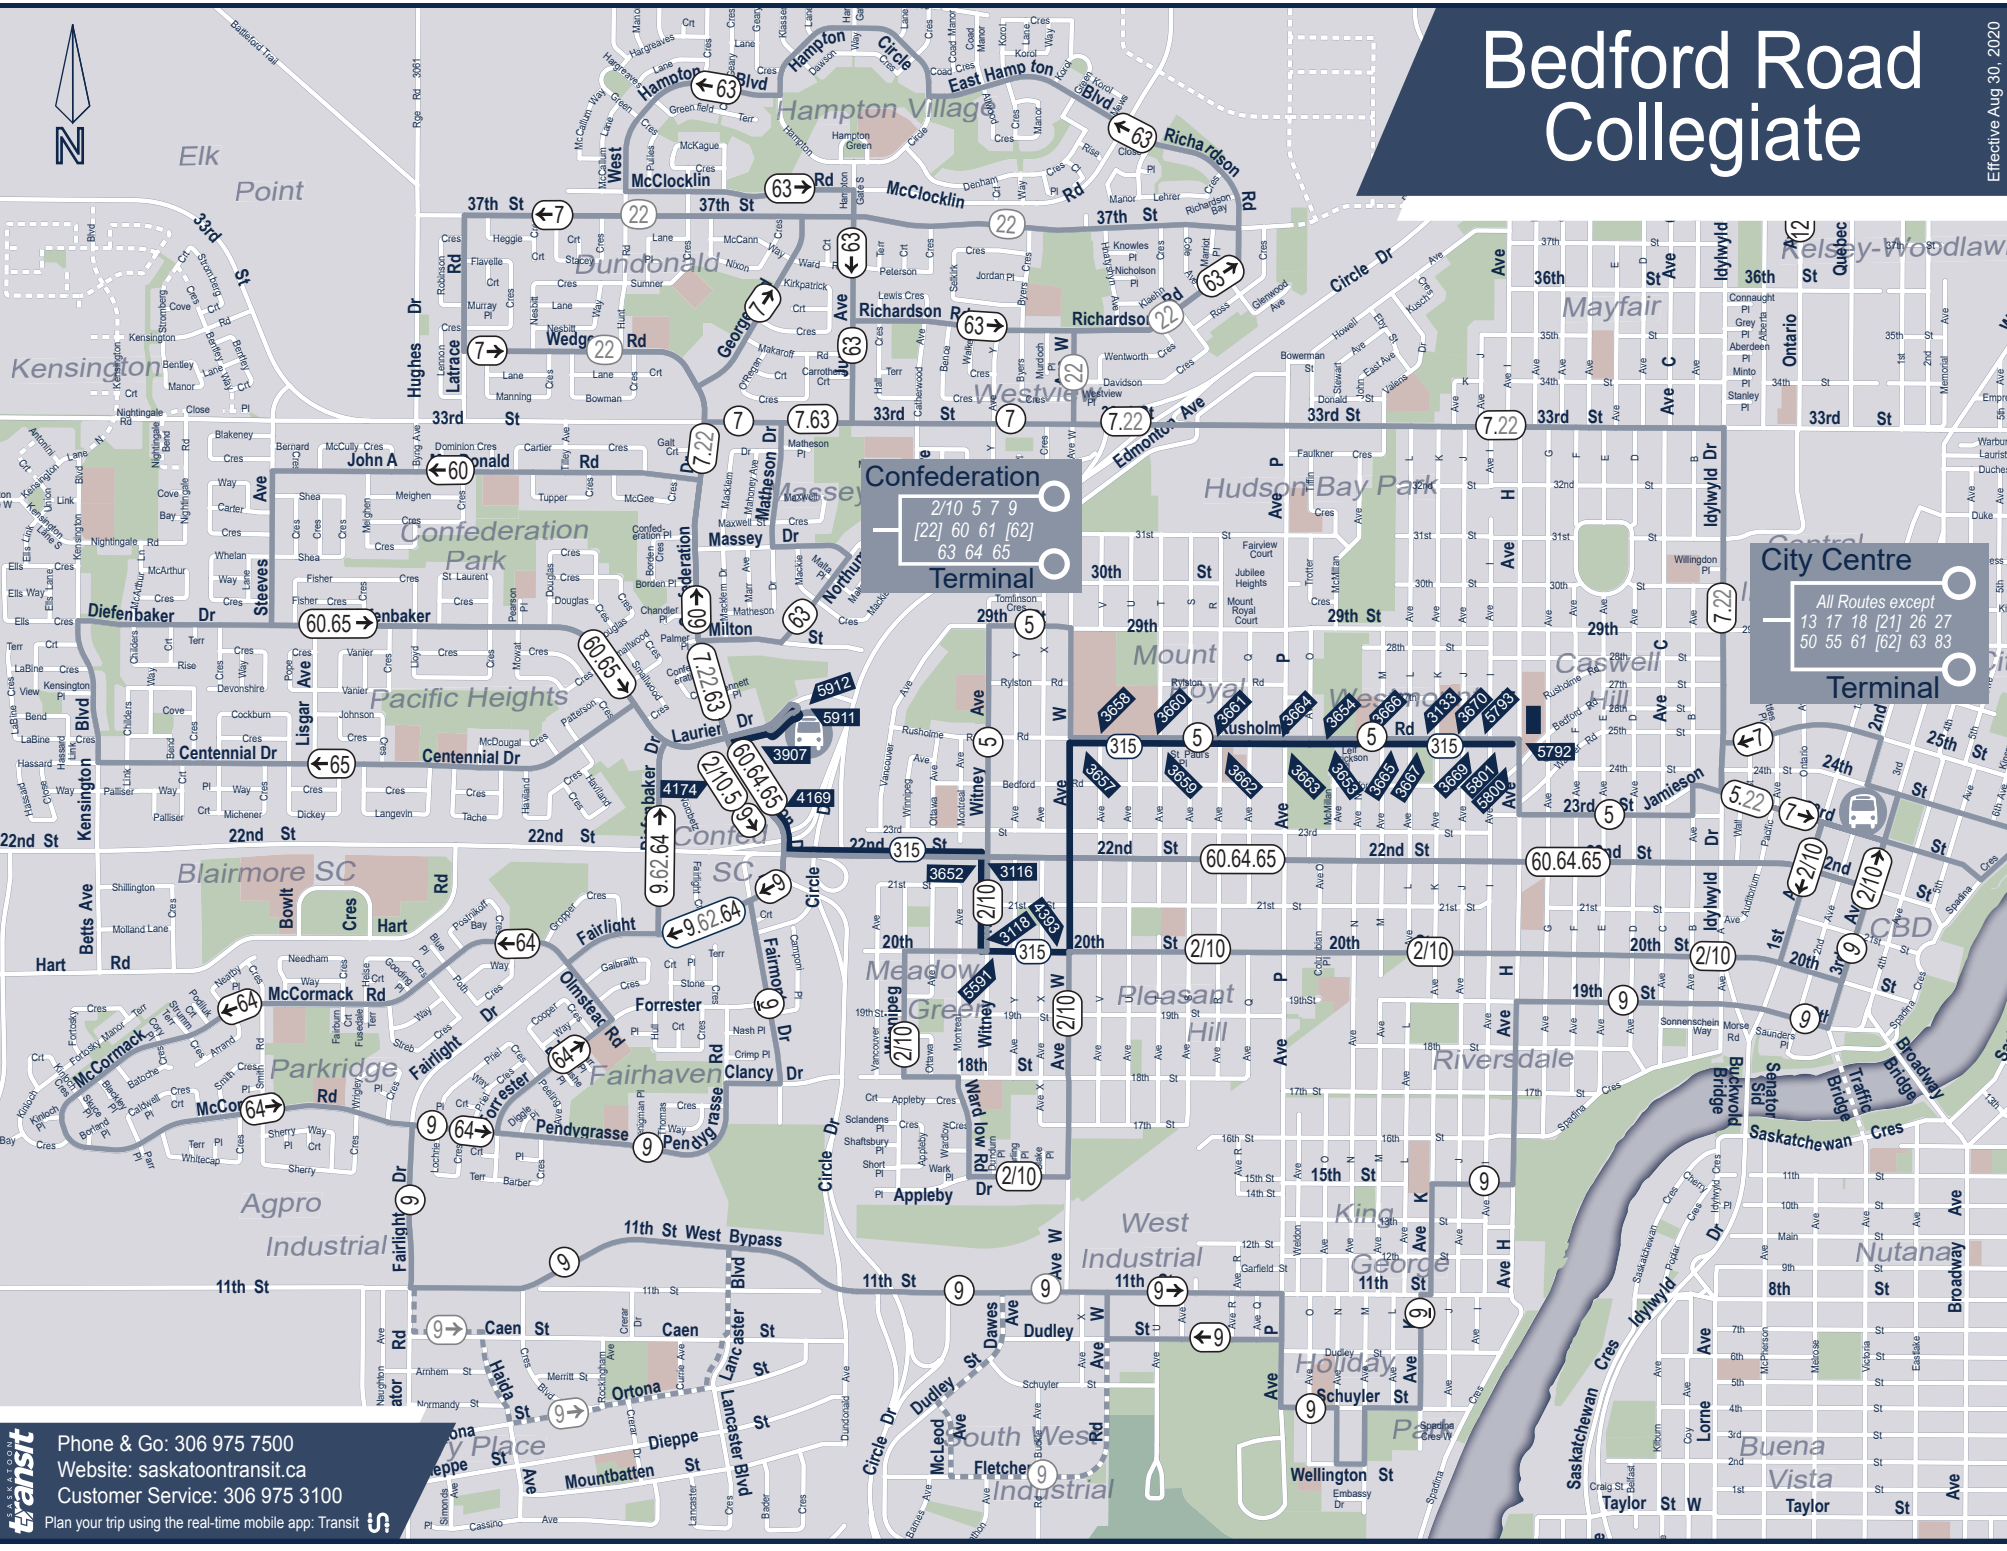

Bedford Road Collegiate

Effective Aug 30, 2020

Confederation Terminal
2/10 5/7/9
2/22 60 61 [62]
63 64 65

City Centre Terminal
All Routes except
13 17 18 [21] 26 27
50 55 61 [62] 63 83

saskatoon transit
Phone & Go: 306 975 7500
Website: saskatoontransit.ca
Customer Service: 306 975 3100
Plan your trip using the real-time mobile app: Transit