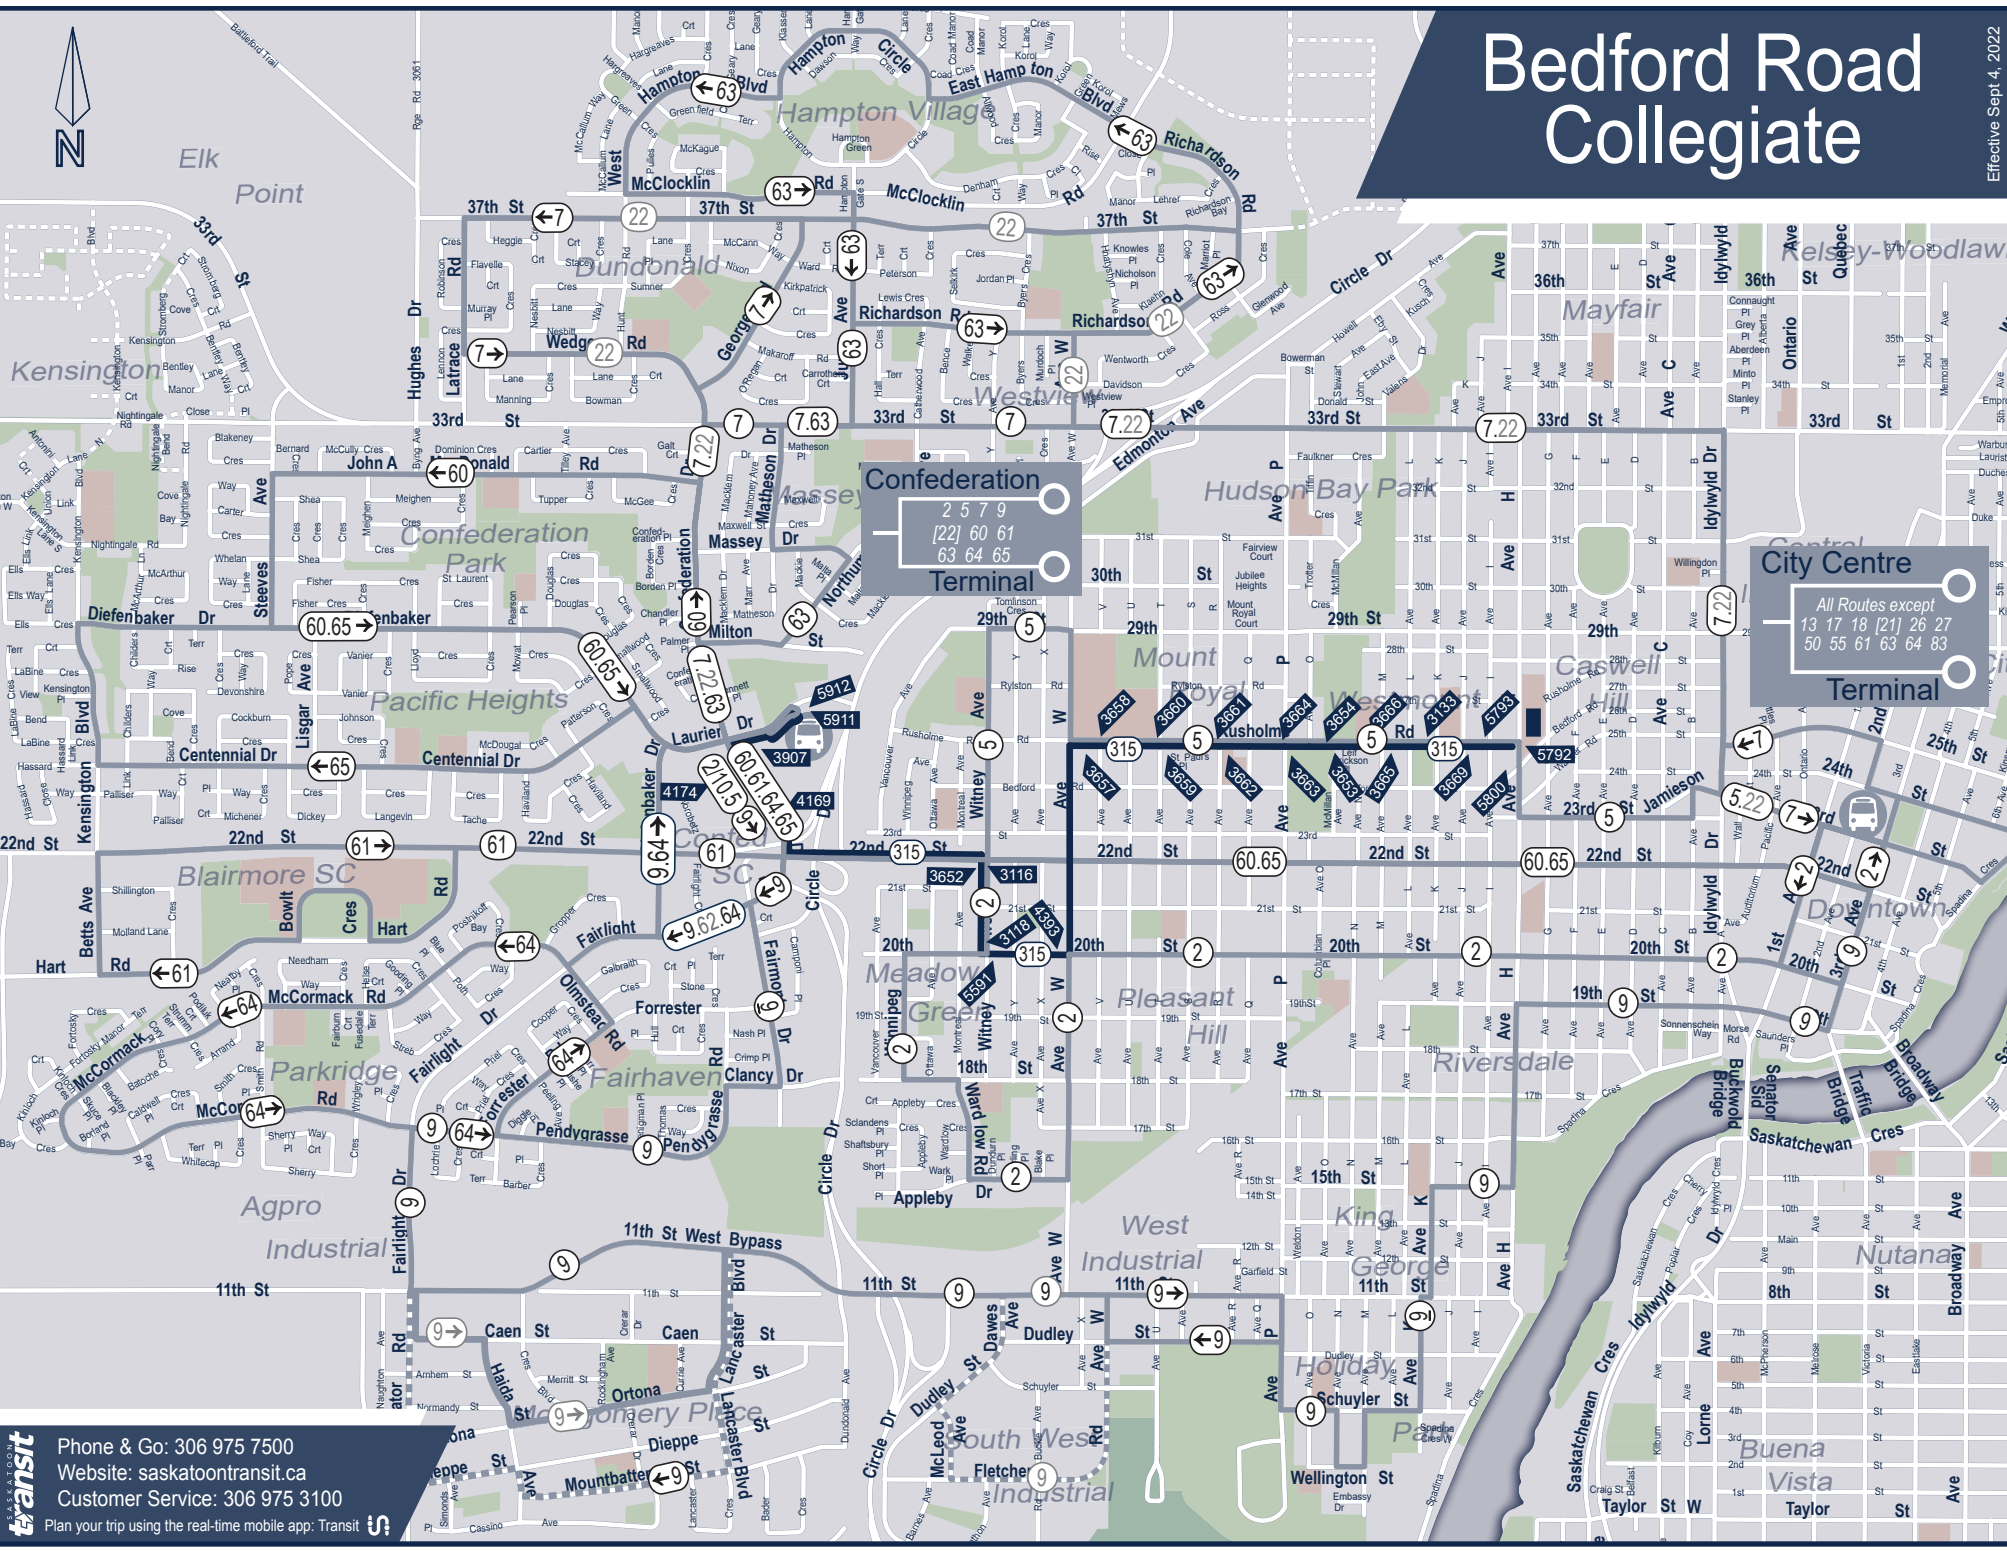

Bedford Road Collegiate

Effective Sept 4, 2022

Confederation Terminal
2 5 7 9
22 60 61
63 64 65

City Centre Terminal
All Routes except
13 17 18 21 26 27
50 55 61 63 64 83

saskatoon transit
Phone & Go: 306 975 7500
Website: saskatoontransit.ca
Customer Service: 306 975 3100
Plan your trip using the real-time mobile app: Transit