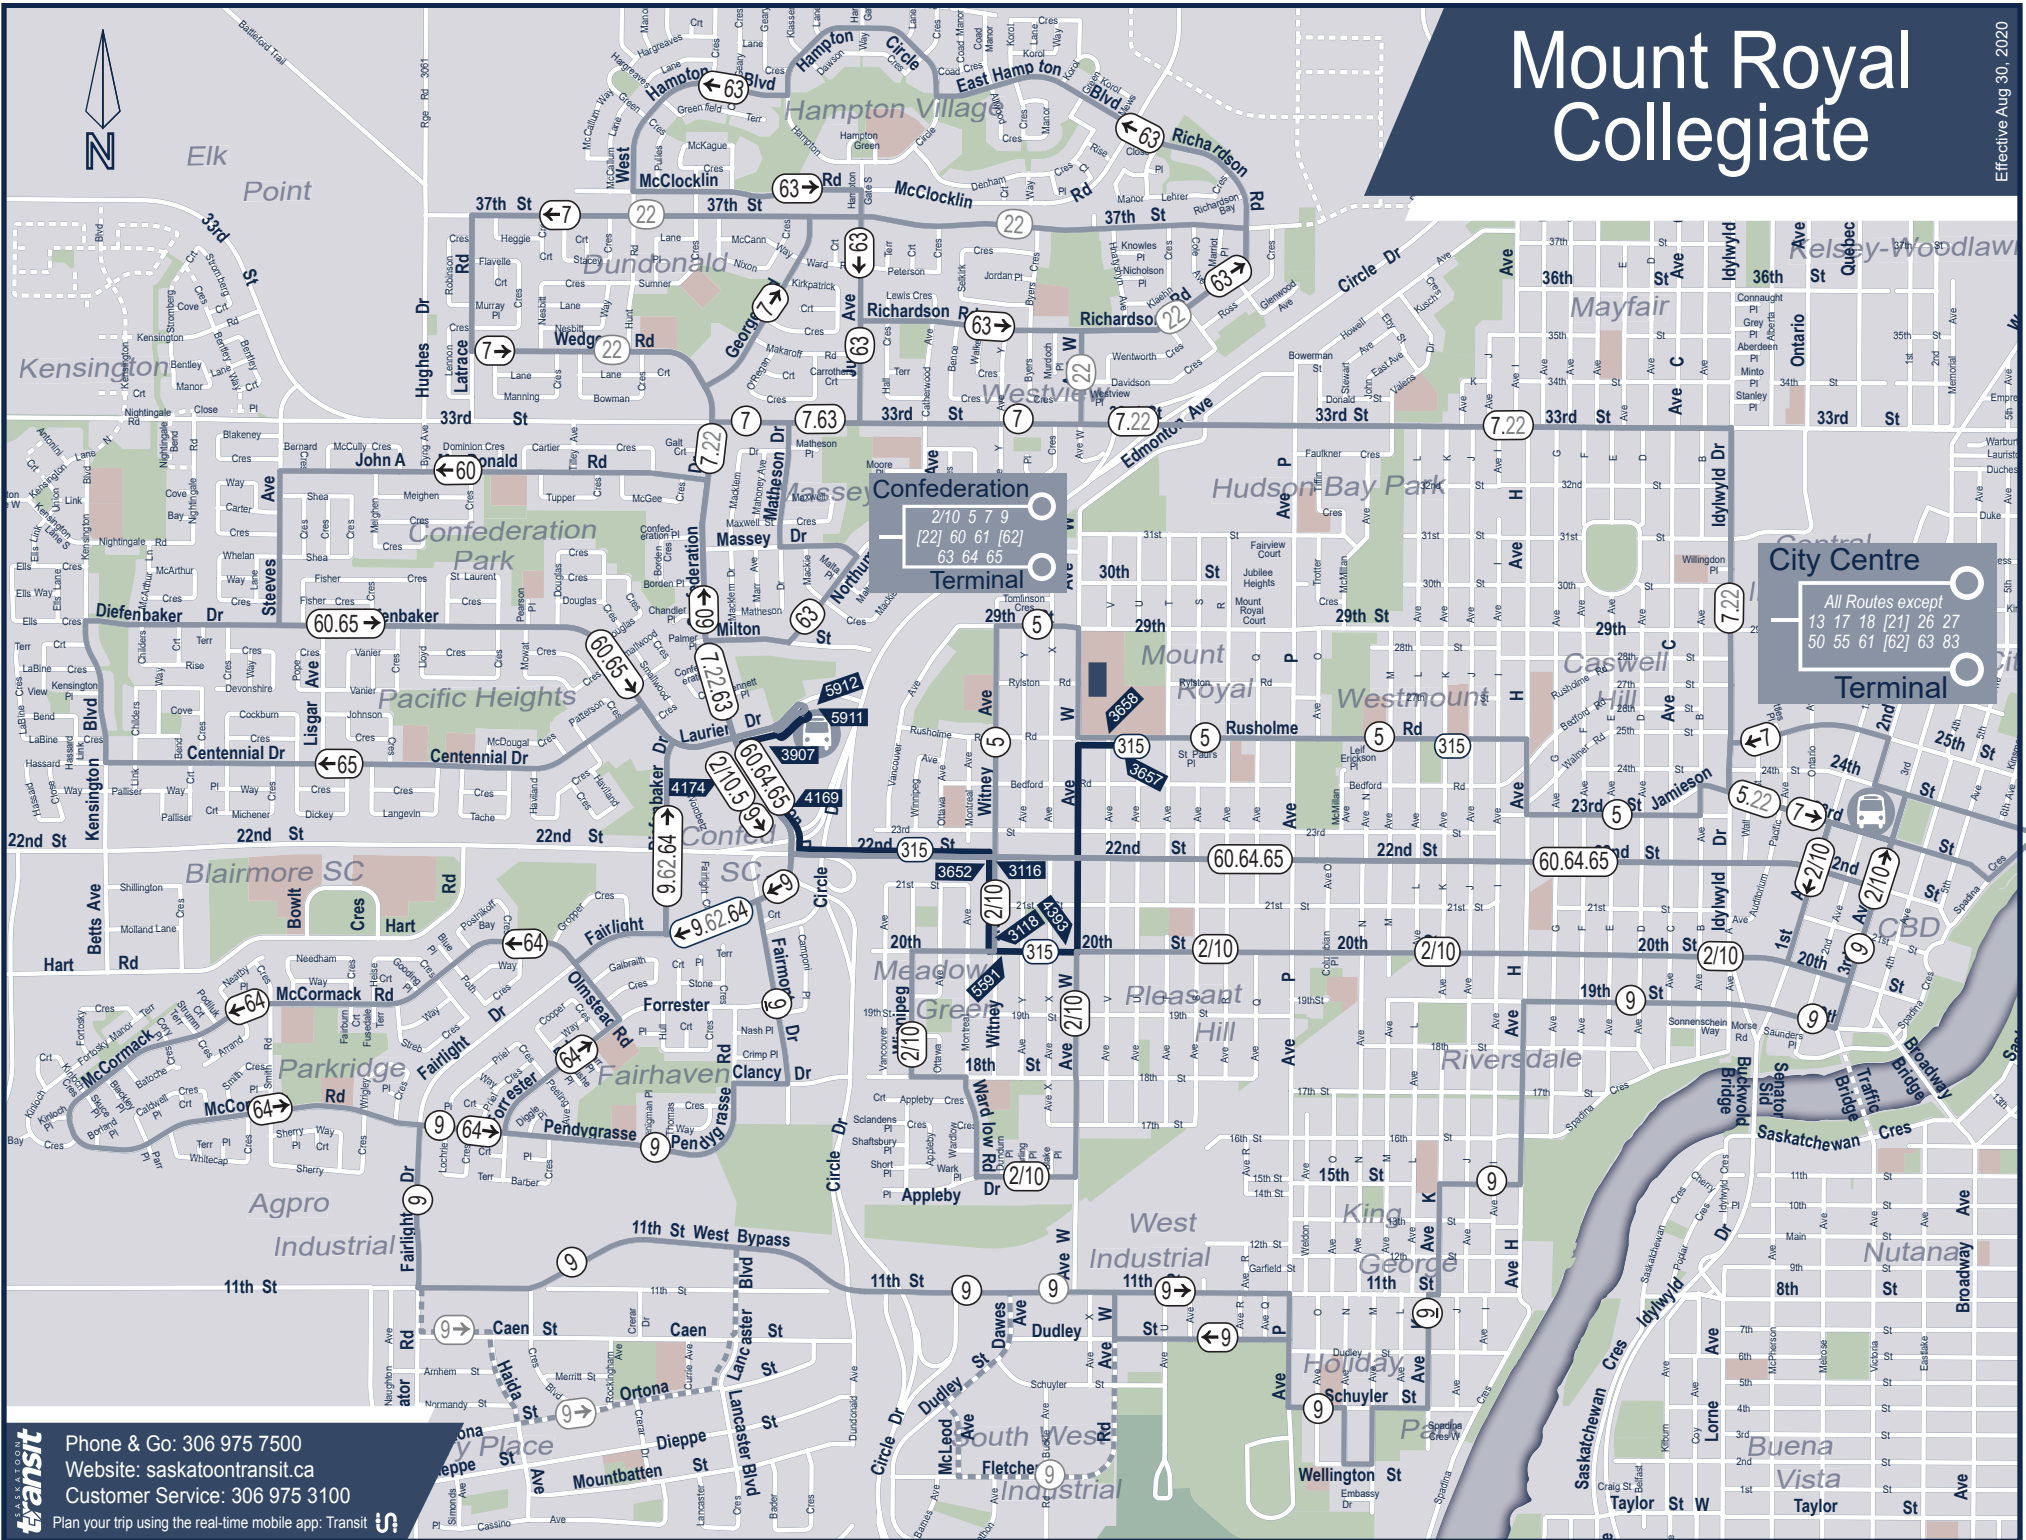

Mount Royal Collegiate

Effective Aug 30, 2020

Confederation Terminal
210 579
[22] 60 61 [62]
63 64 65

City Centre Terminal
All Routes except
13 17 18 [21] 26 27
50 55 61 [62] 63 83

saskatoon transit
Phone & Go: 306 975 7500
Website: saskatoontransit.ca
Customer Service: 306 975 3100
Plan your trip using the real-time mobile app: Transit