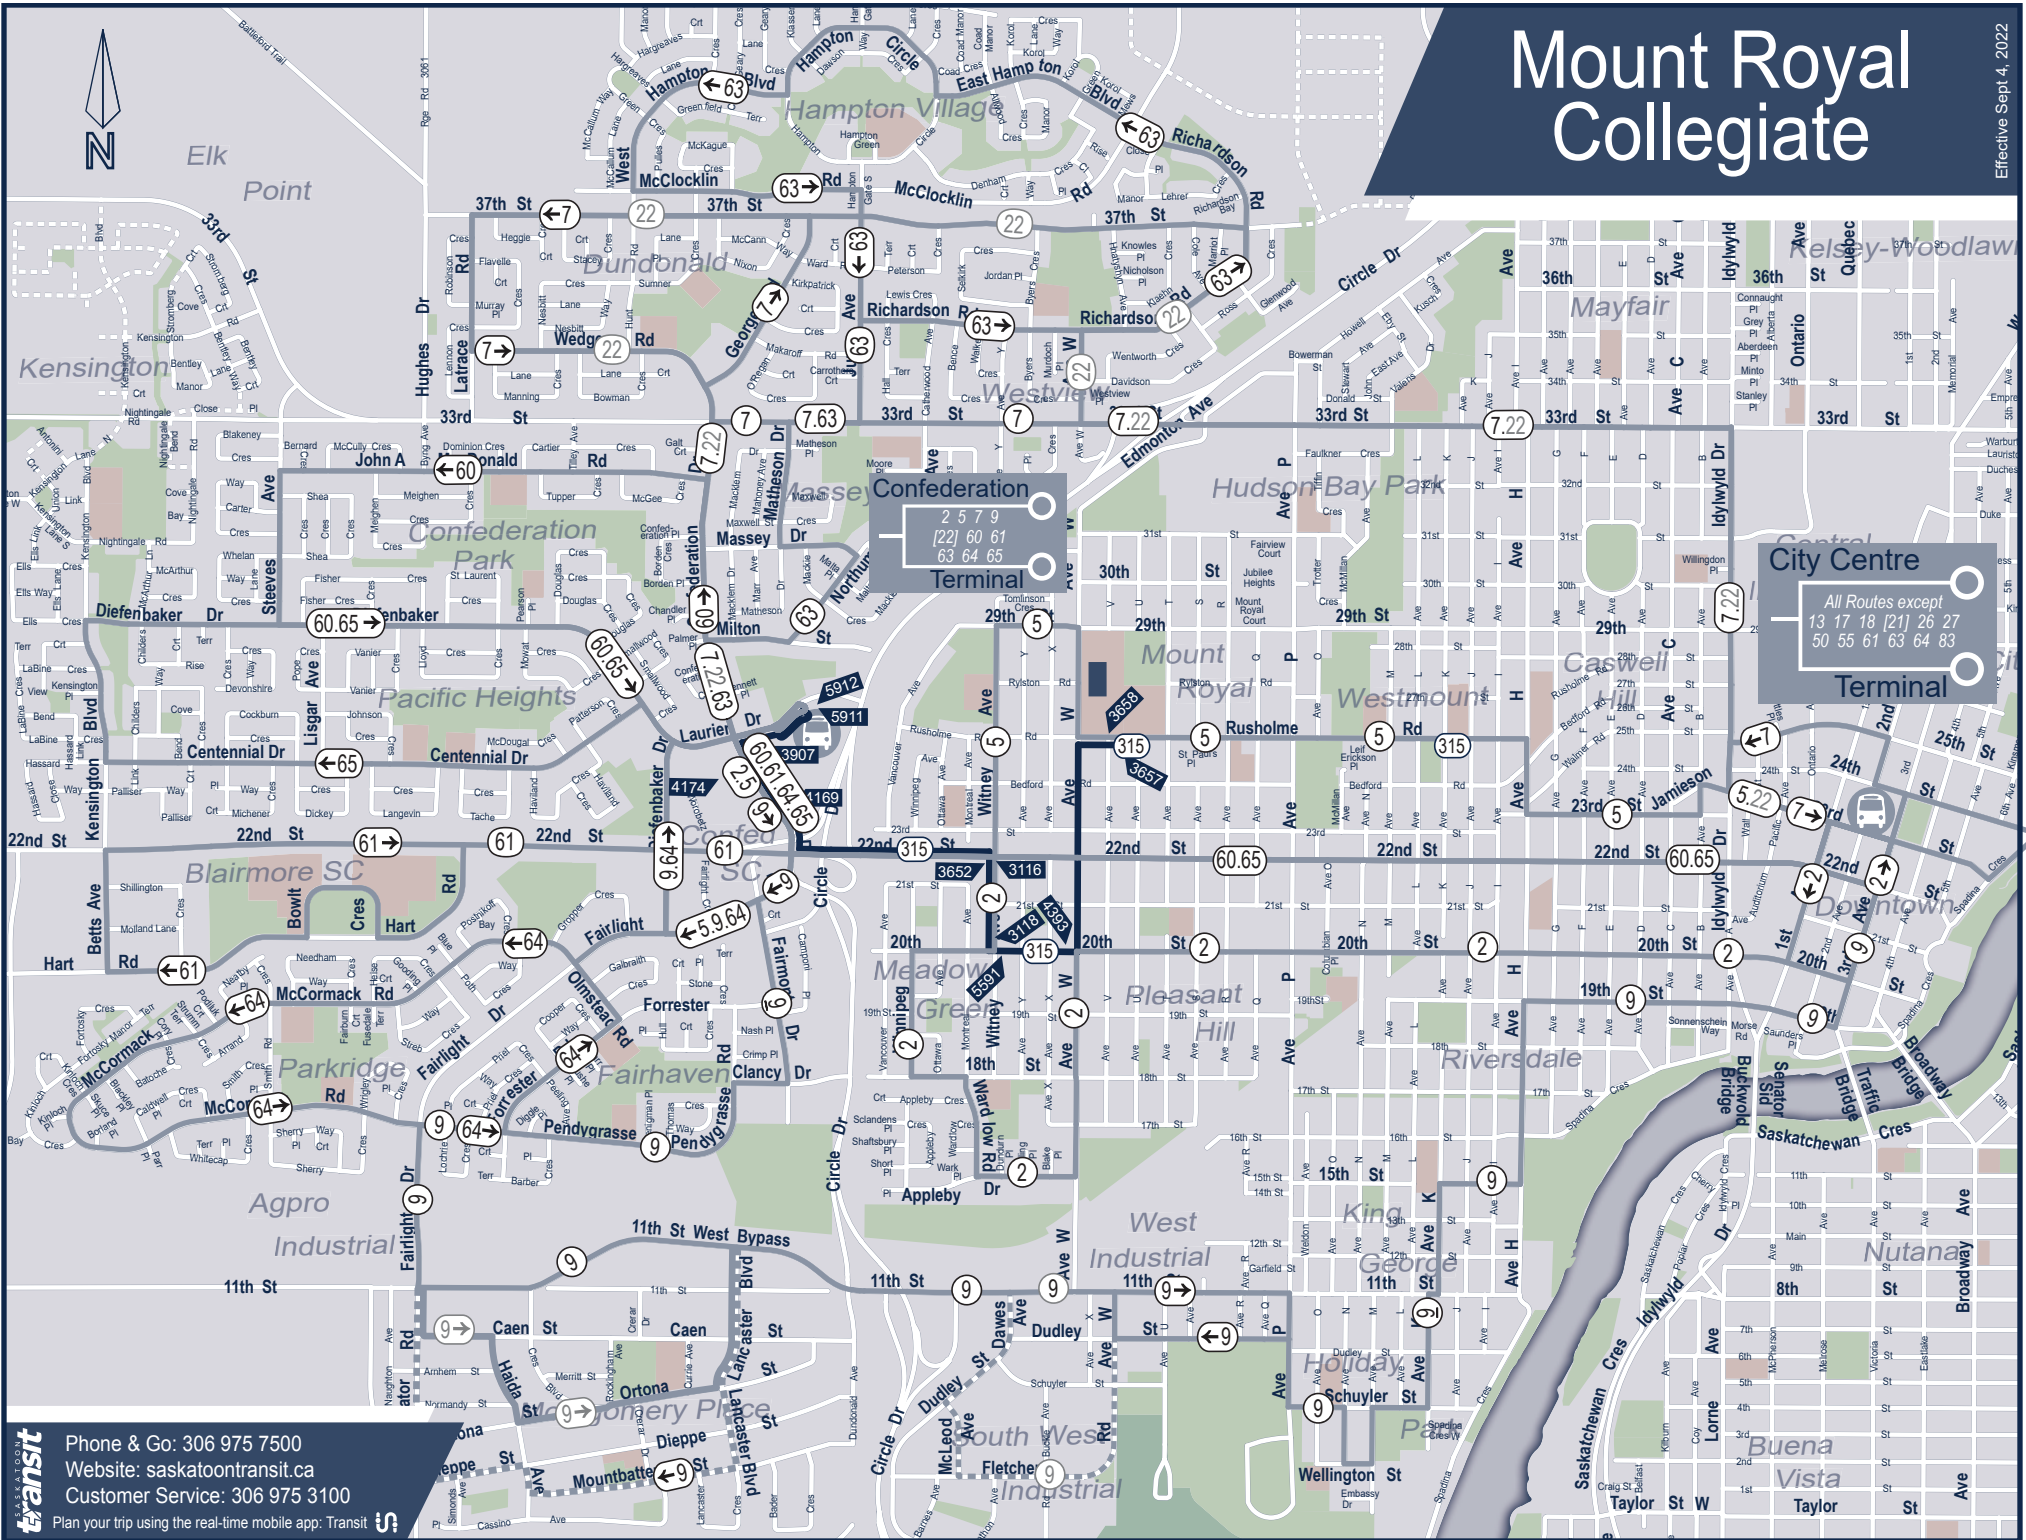

Mount Royal Collegiate

Effective Sept 4, 2022

saskatoon transit
Phone & Go: 306 975 7500
Website: saskatoontransit.ca
Customer Service: 306 975 3100
Plan your trip using the real-time mobile app: Transit