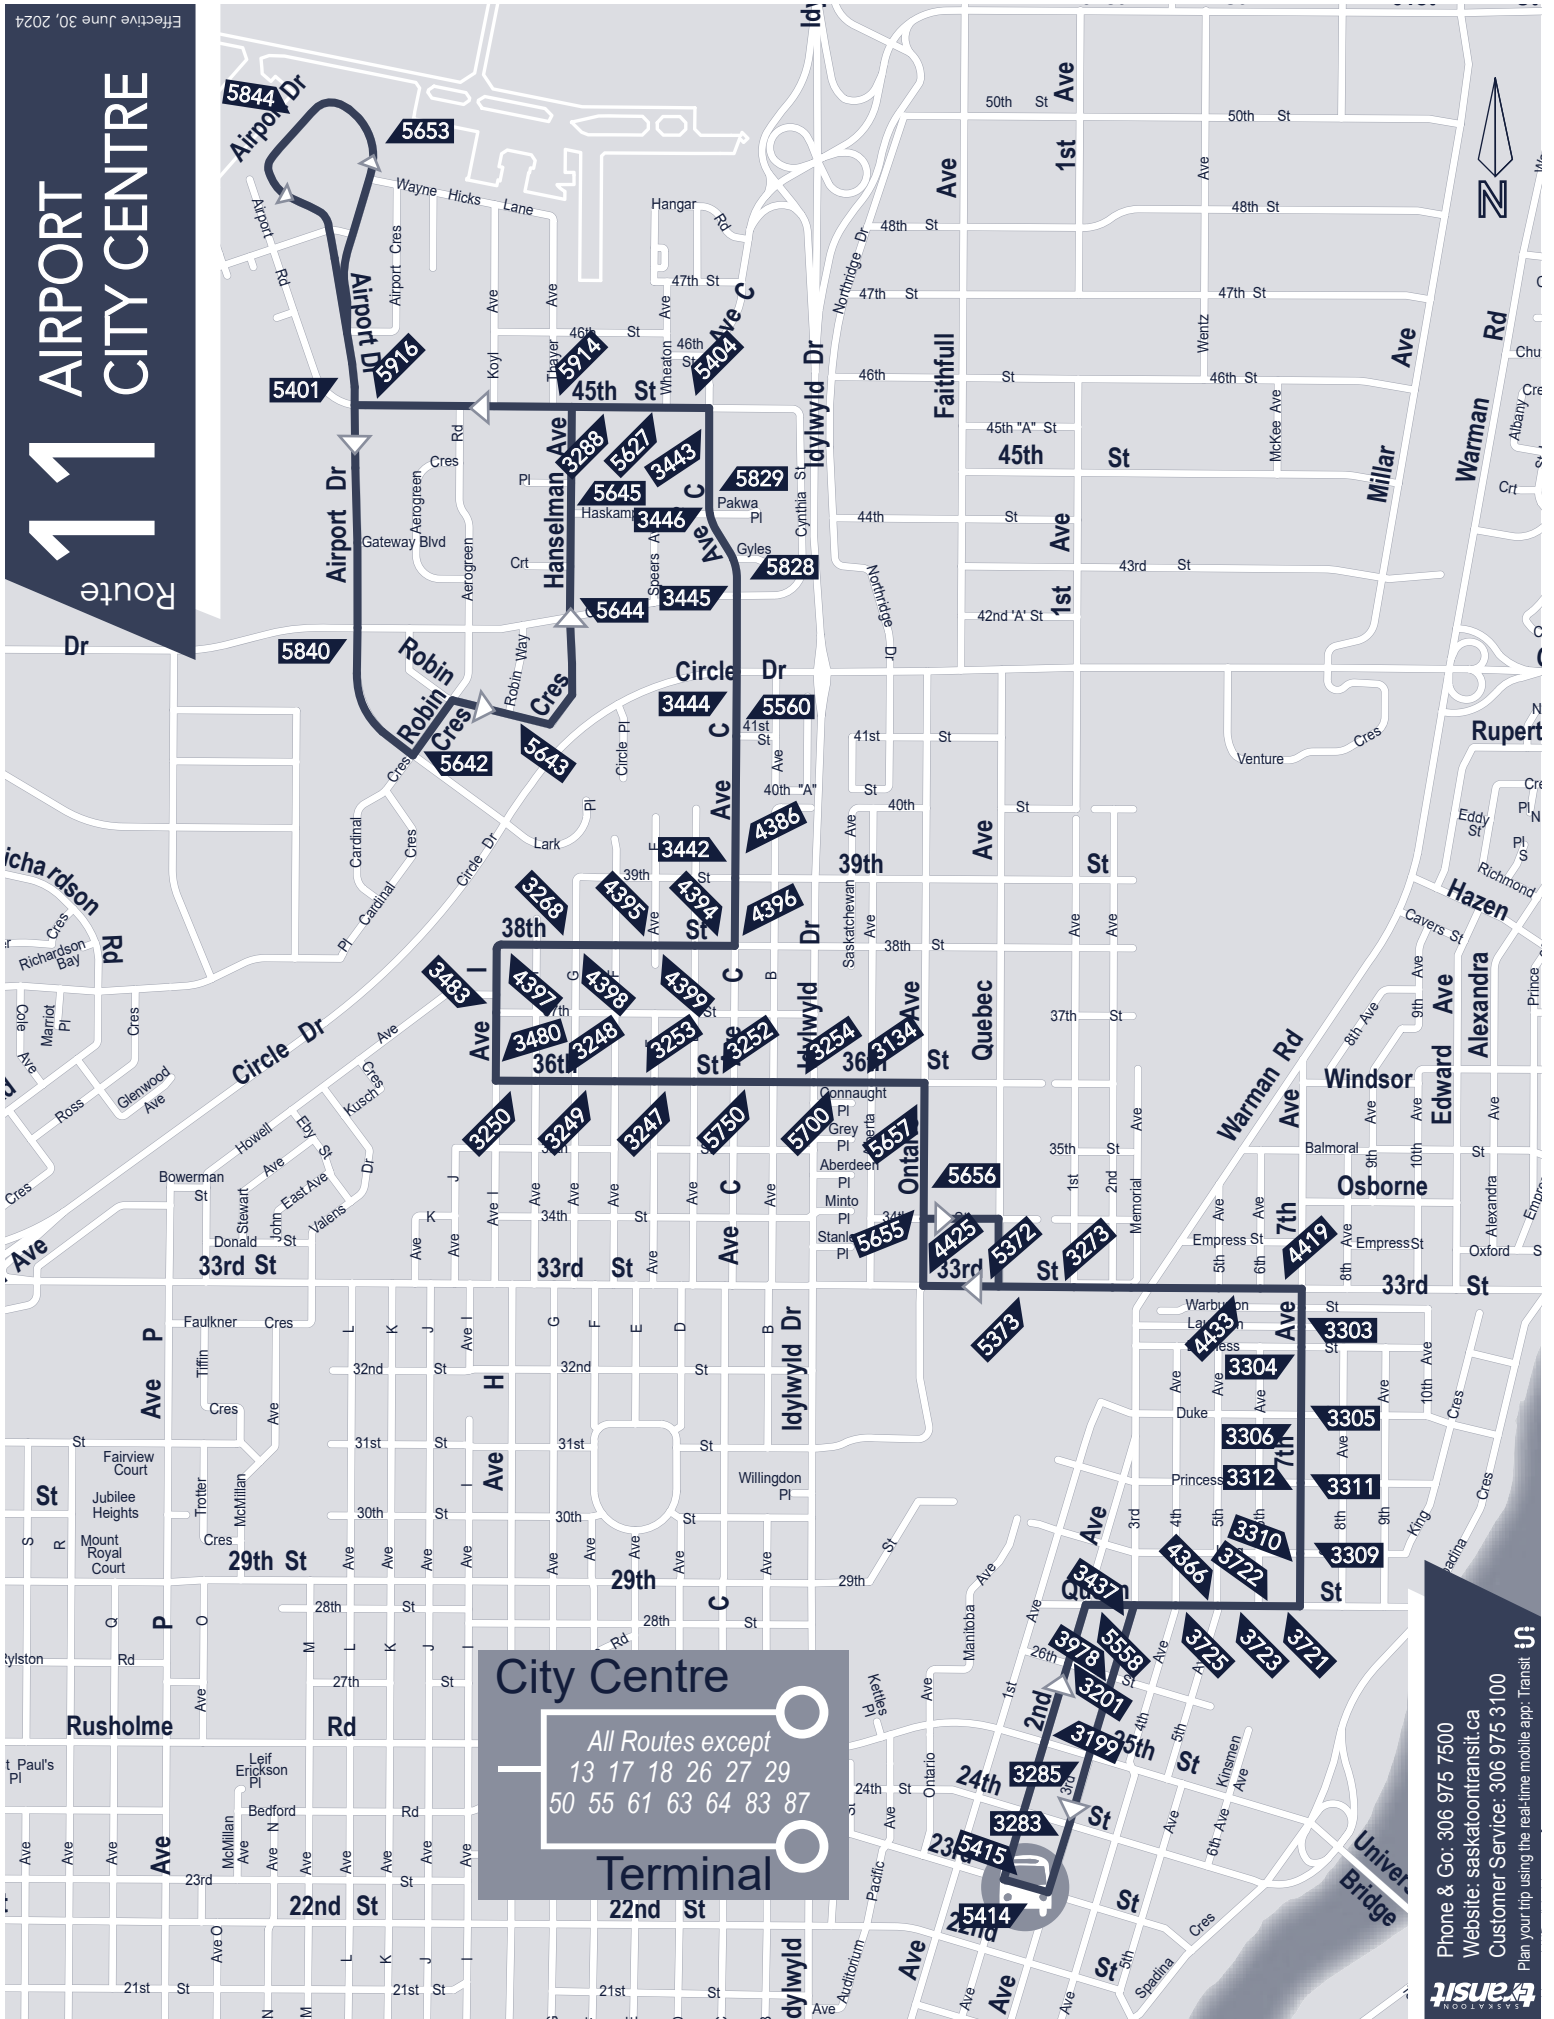

AIRPORT CITY CENTRE

Route 11

City Centre
All Routes except
13 17 18 26 27 29
50 55 61 63 64 83 87
Terminal

Phone & Go: 306 975 7500
Website: saskatoontransit.ca
Customer Service: 306 975 3100
Plan your trip using the real-time mobile app: Transit 30