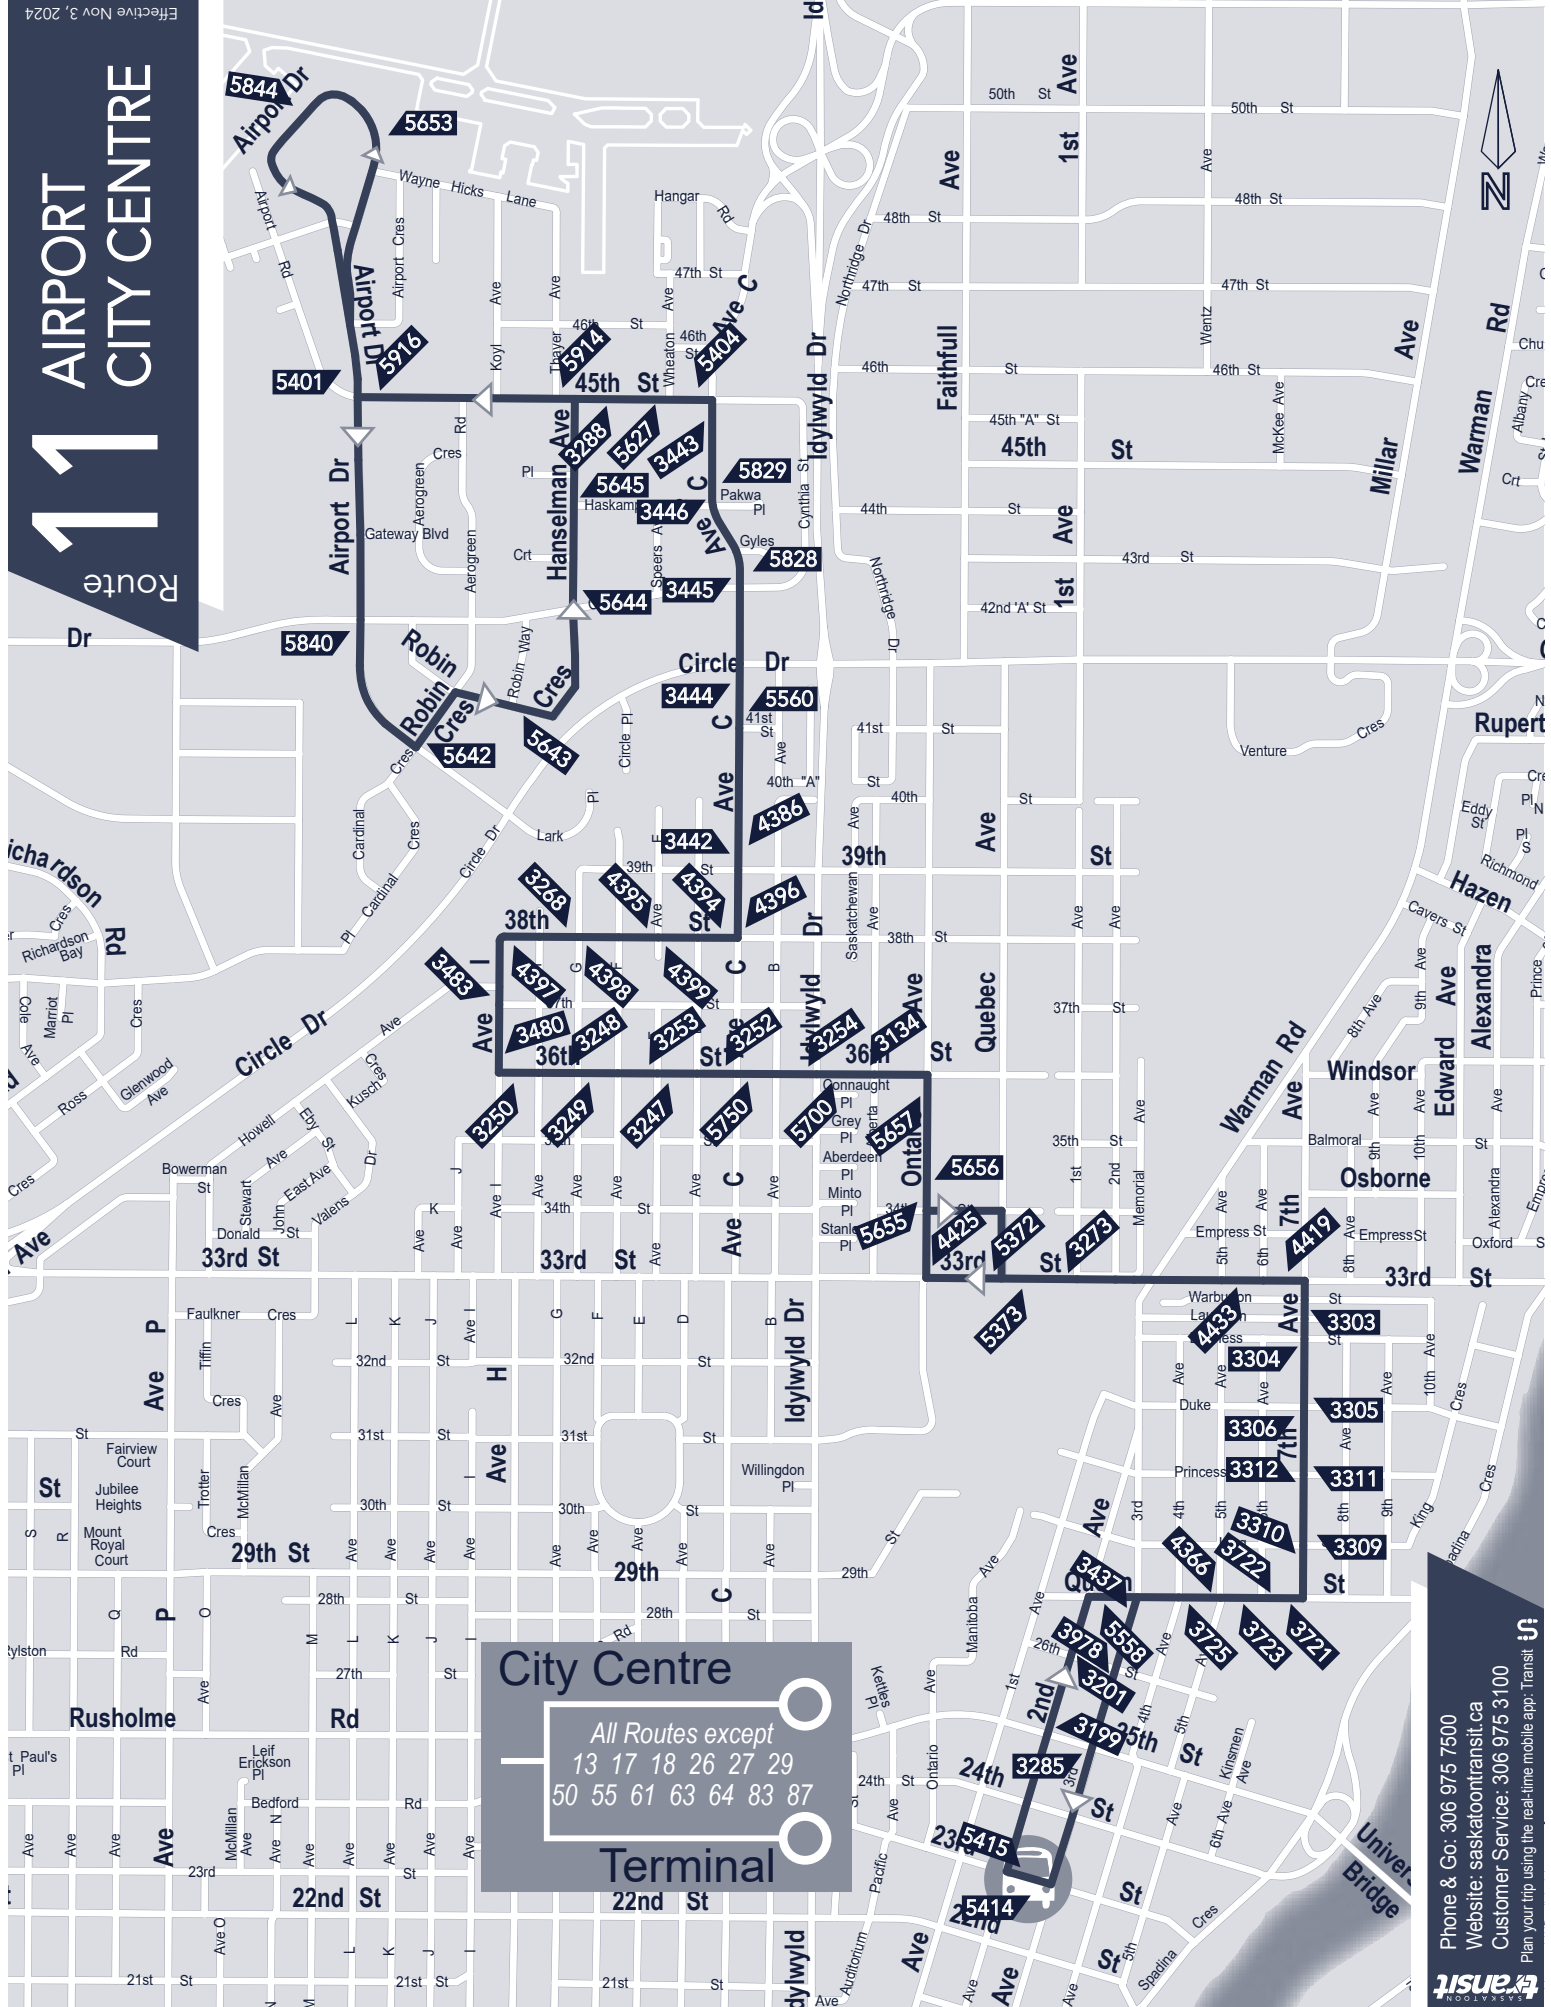

AIRPORT CITY CENTRE

Route 11

City Centre

All Routes except
13 17 18 26 27 29
50 55 61 63 64 83 87

Terminal

Phone & Go: 306 975 7500
Website: saskatoontransit.ca
Customer Service: 306 975 3100
Plan your trip using the real-time mobile app: Transit 101