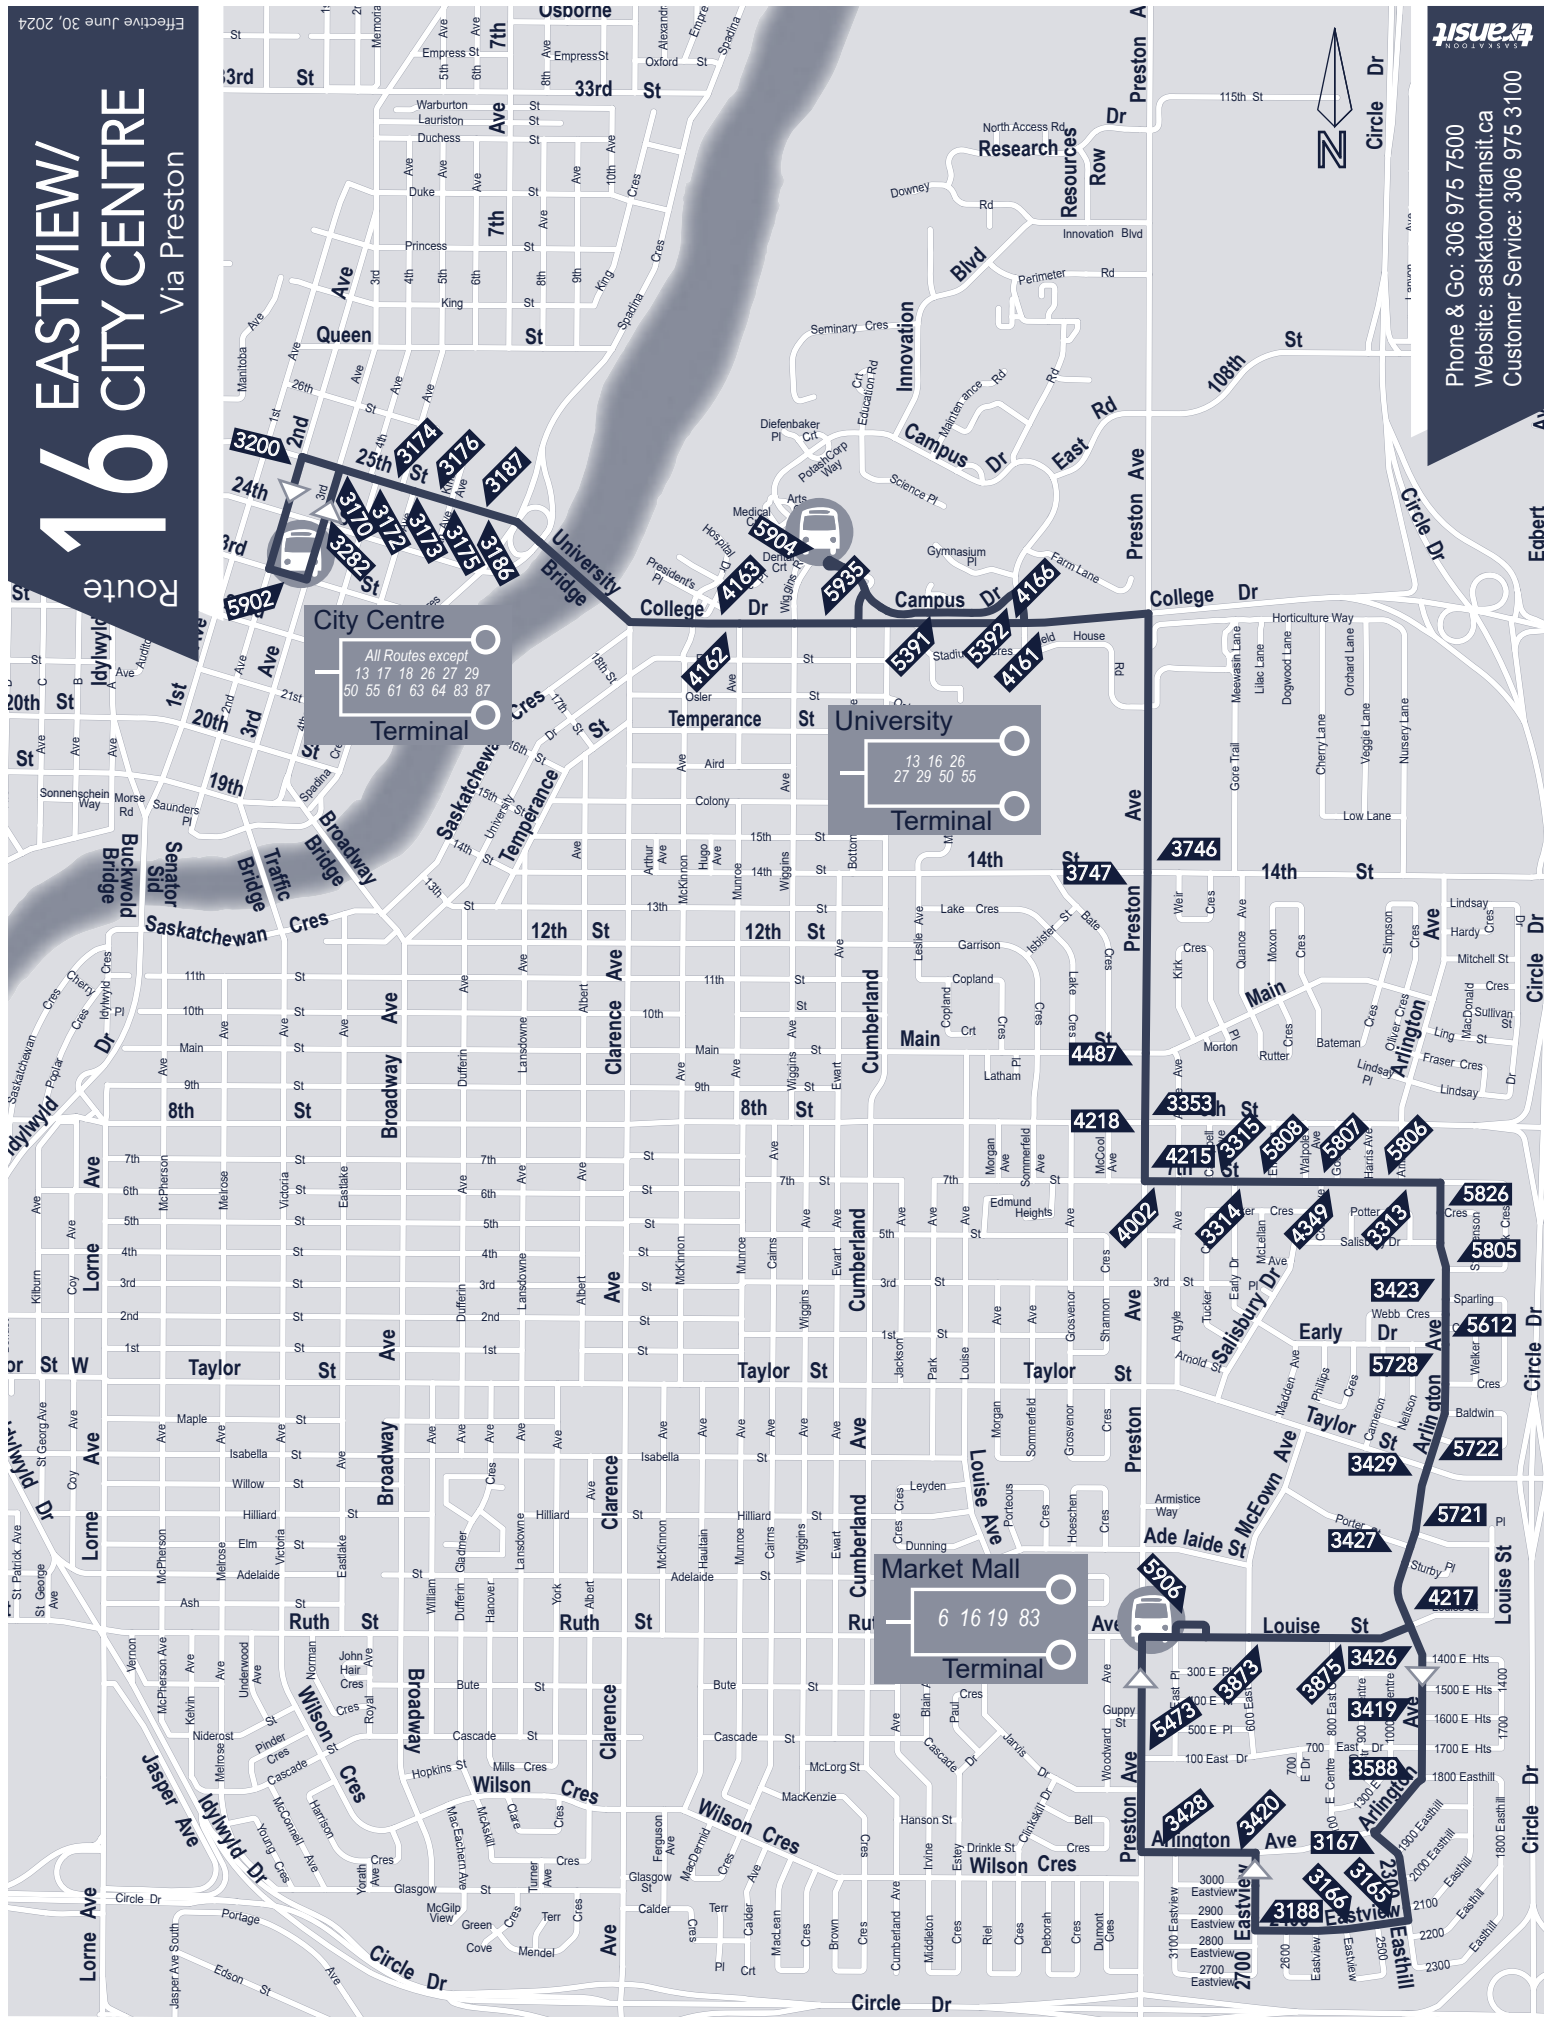

# Route 16 EASTVIEW/ CITY CENTRE

Via Preston

City Centre Terminal  
All Routes except  
13 17 18 26 27 29  
50 55 61 63 64 83 87

University Terminal  
13 16 26  
27 29 50 55

Market Mall Terminal  
6 16 19 83

 All routes are fully accessible

**G** End of service, bus to garage