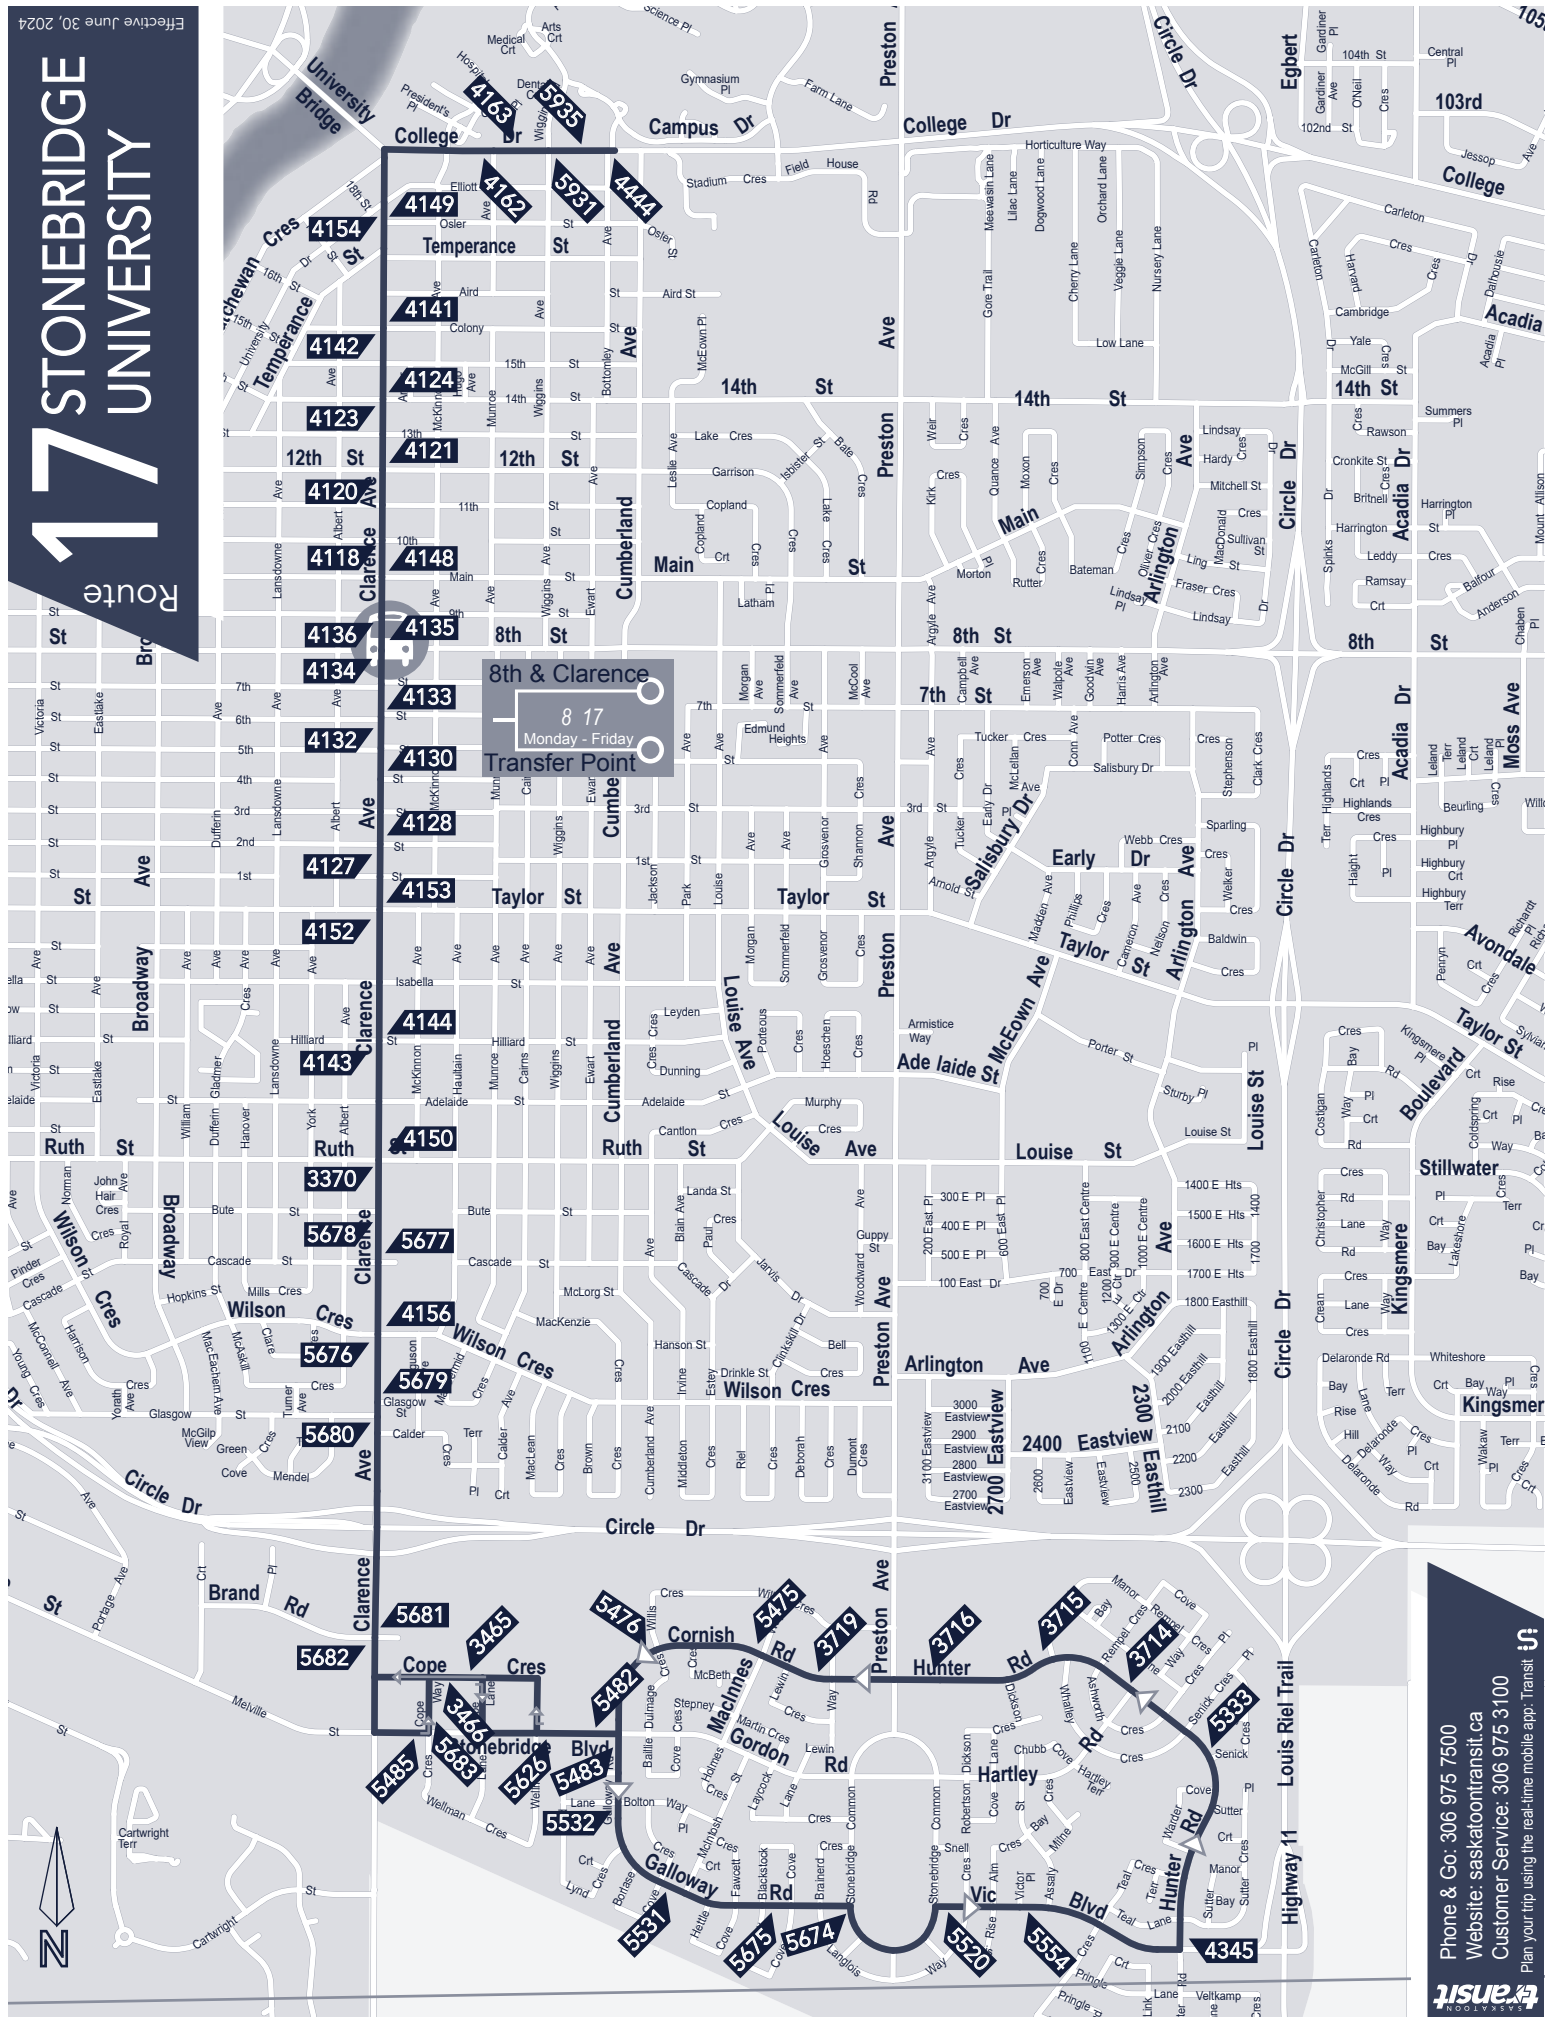

17 STONEBRIDGE UNIVERSITY

Route

8th & Clarence
8 17
Monday - Friday
Transfer Point

Phone & Go: 306 975 7500
Website: saskatoontransit.ca
Customer Service: 306 975 3100
Plan your trip using the real-time mobile app: Transit 10