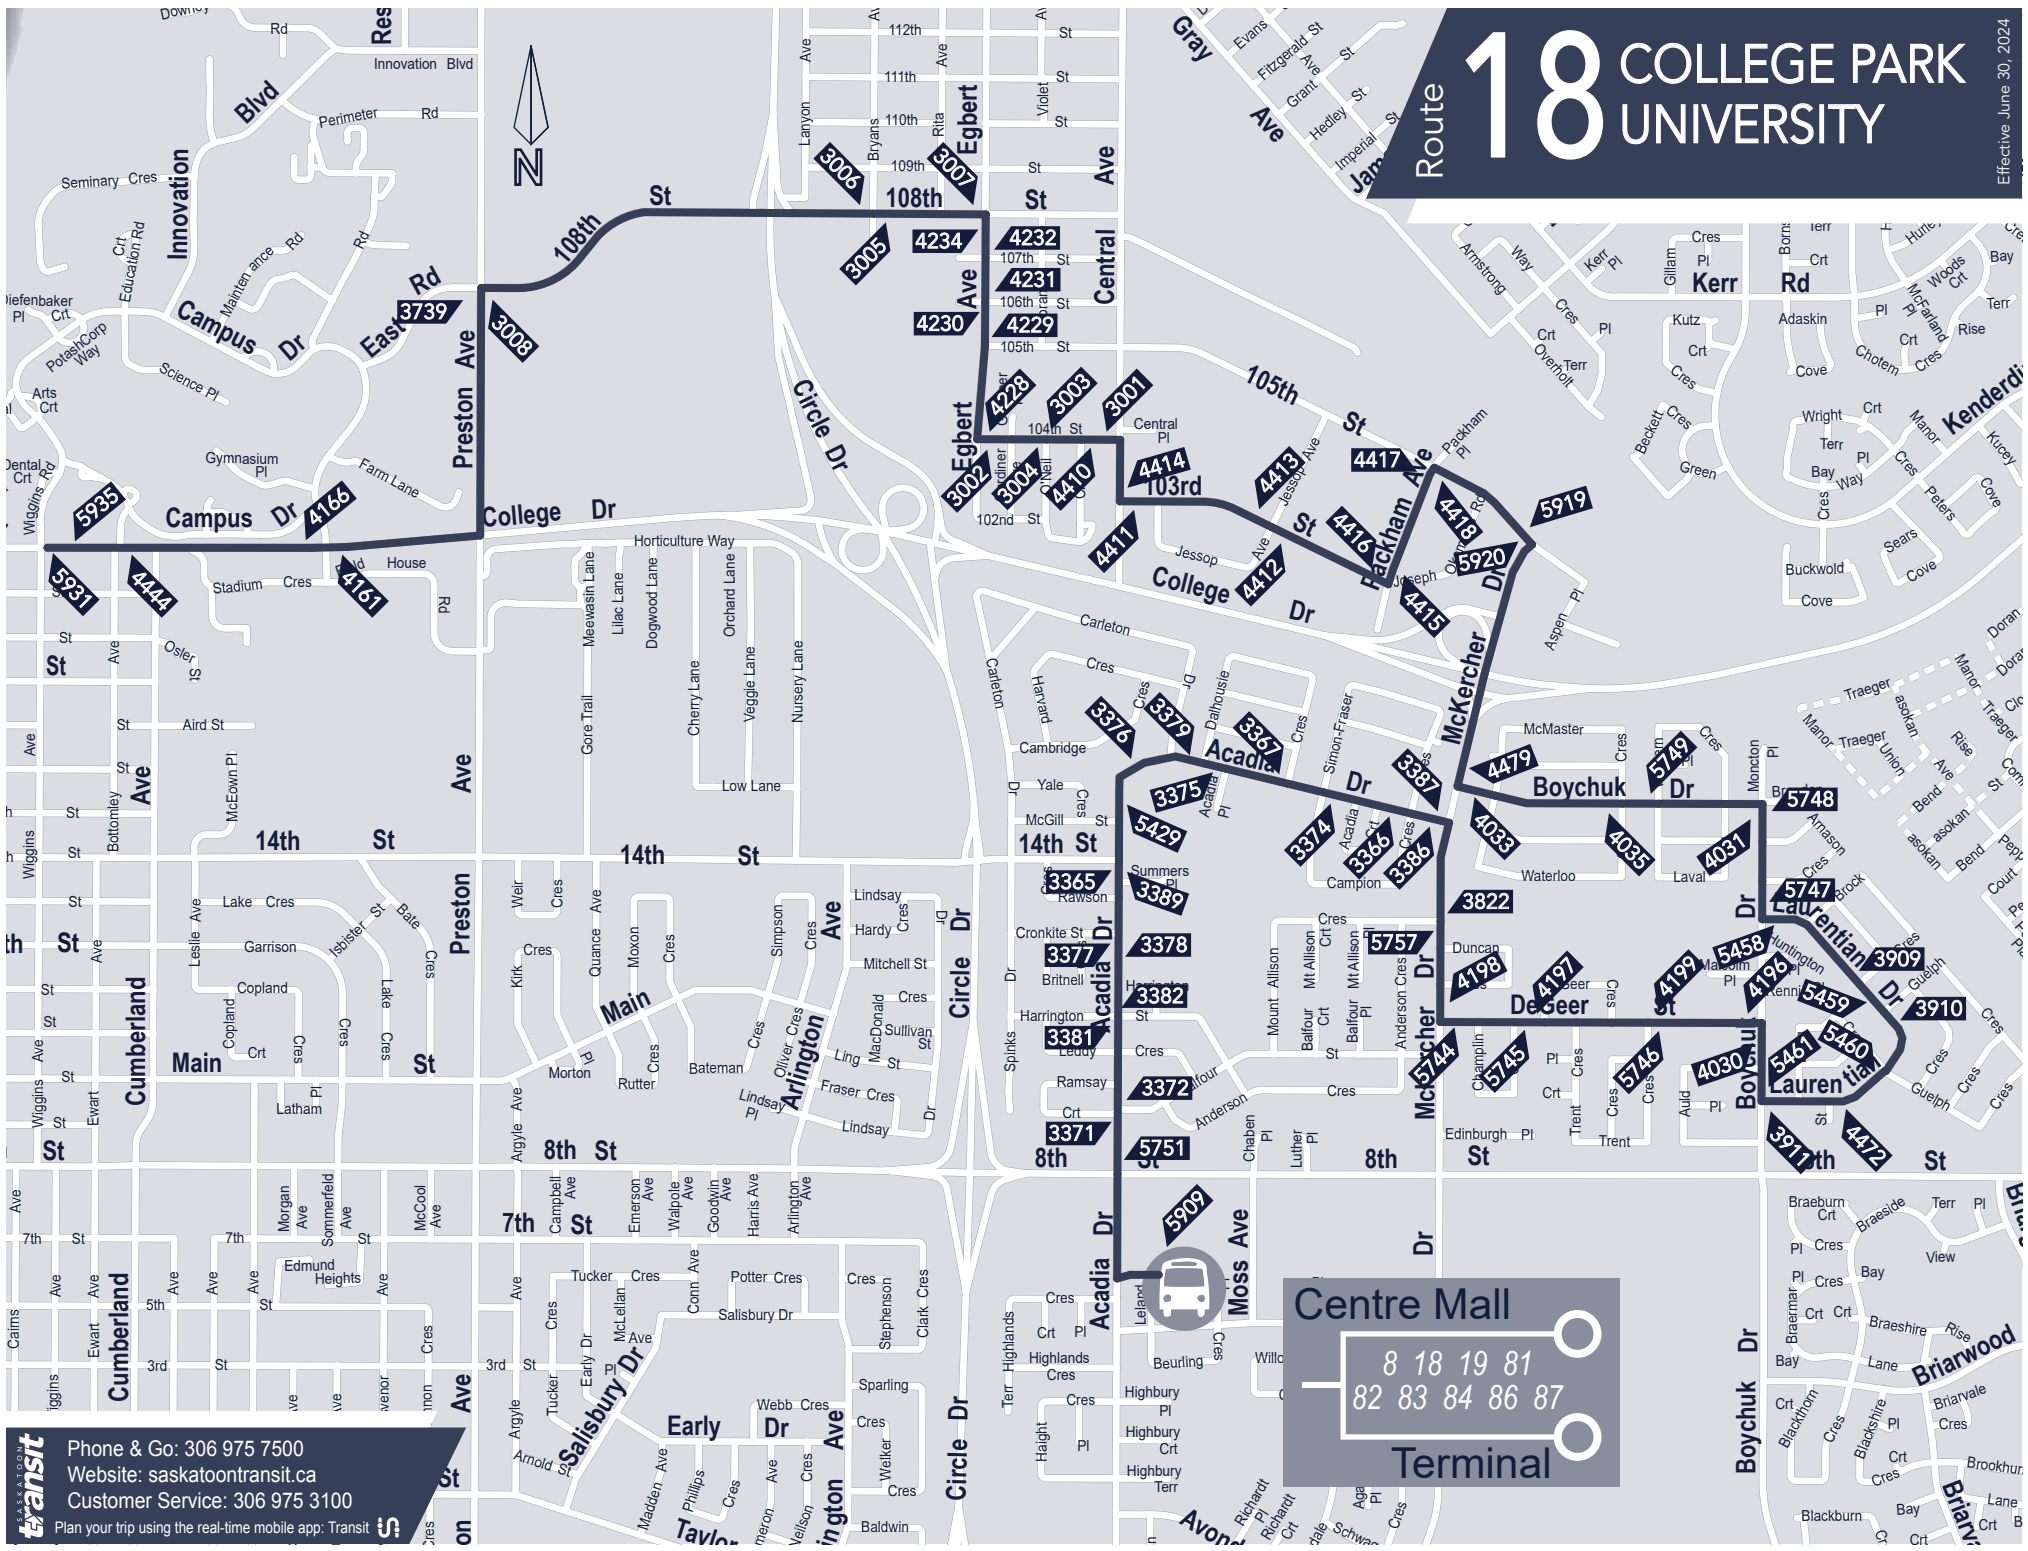

Route 18 COLLEGE PARK UNIVERSITY

Effective June 30, 2024

saskatoon transit
Phone & Go: 306 975 7500
Website: saskatoontransit.ca
Customer Service: 306 975 3100
Plan your trip using the real-time mobile app: Transit

Centre Mall Terminal
8 18 19 81
82 83 84 86 87