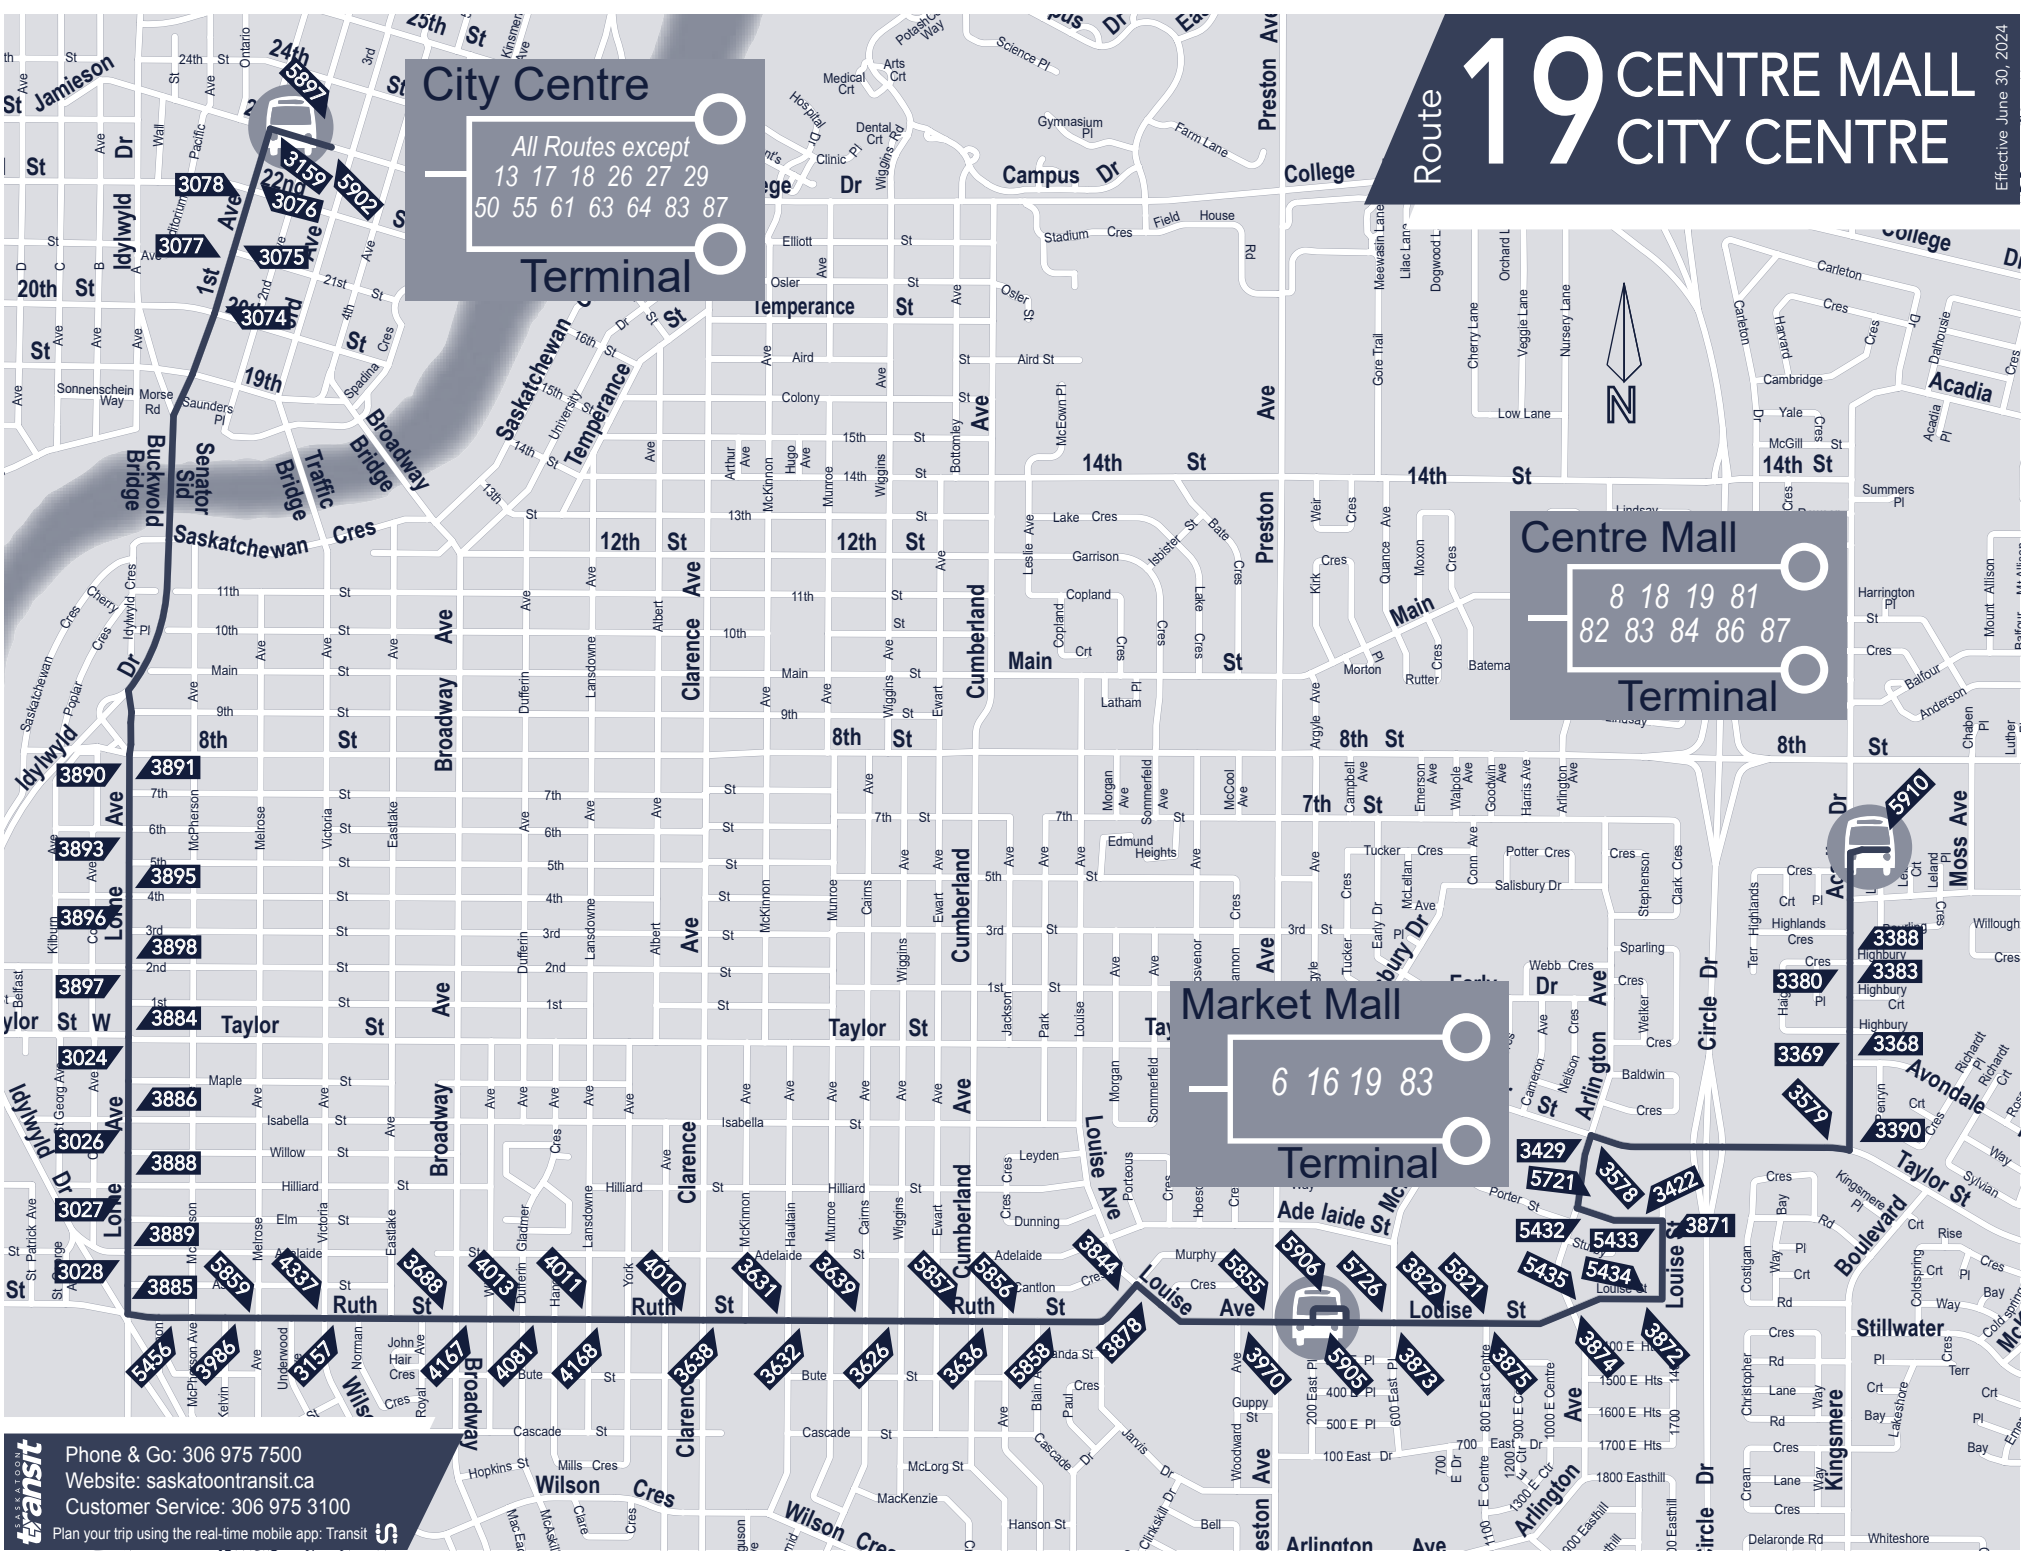

Route 19 CENTRE MALL CITY CENTRE

City Centre
All Routes except
13 17 18 26 27 29
50 55 61 63 64 83 87

Centre Mall
8 18 19 81
82 83 84 86 87

Market Mall
6 16 19 83

saskatoon transit

Phone & Go: 306 975 7500
Website: saskatoontransit.ca
Customer Service: 306 975 3100

Plan your trip using the real-time mobile app: Transit