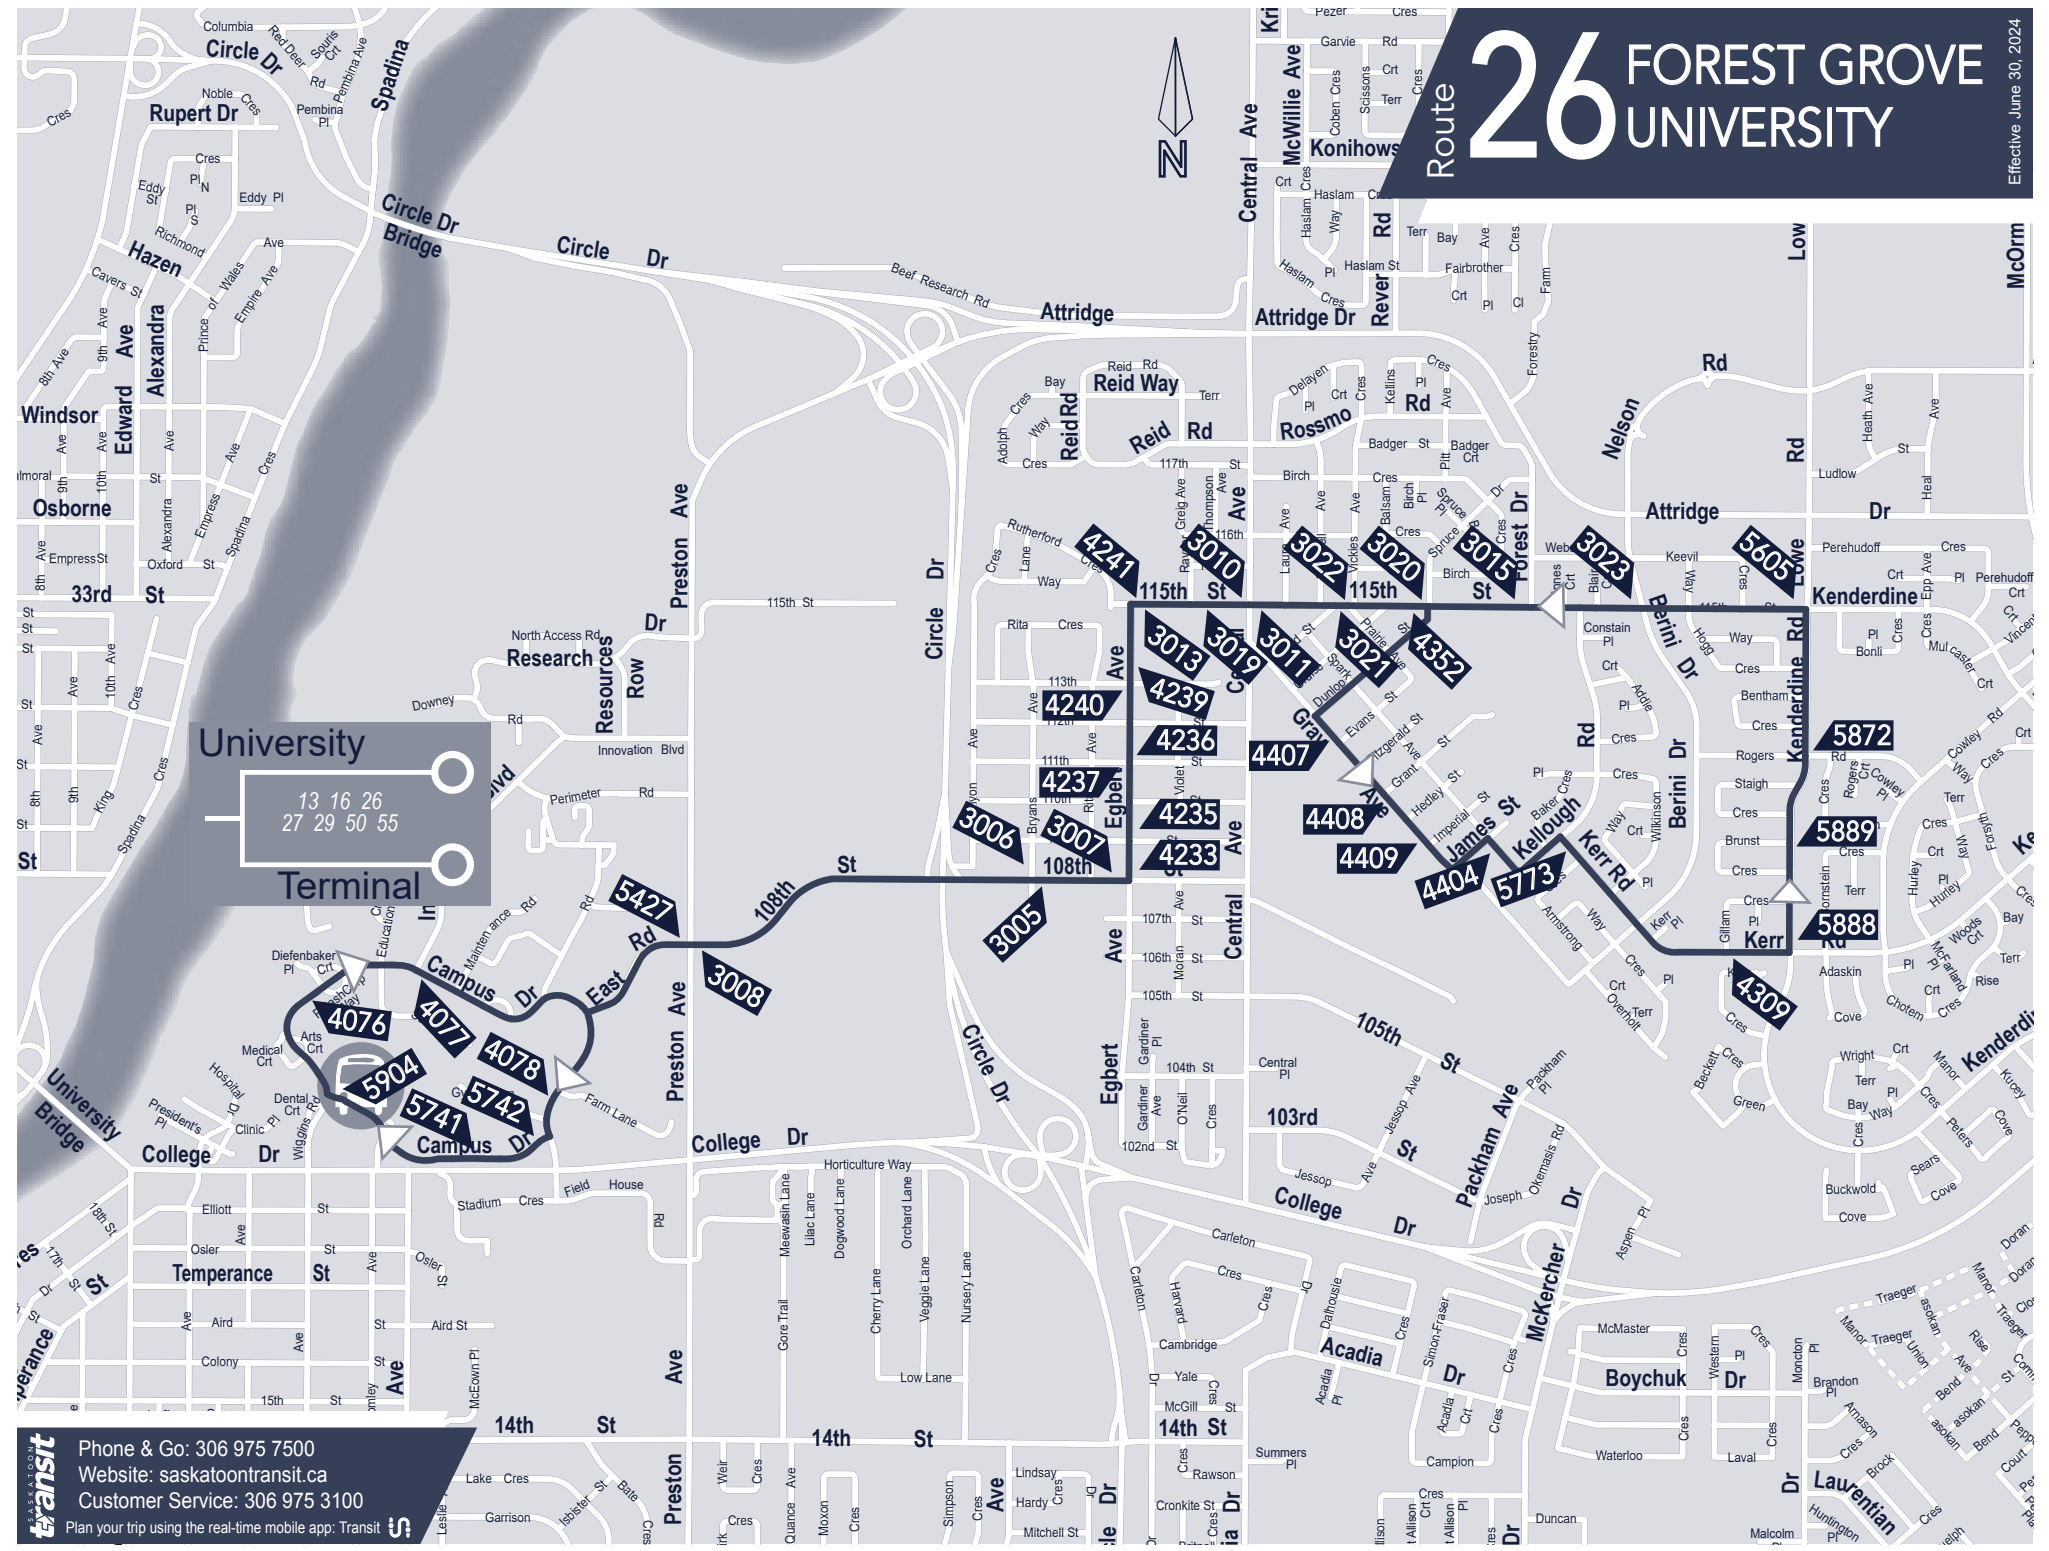

Route 26 FOREST GROVE UNIVERSITY

Effective June 30, 2024

University Terminal

13 16 26
27 29 50 55

saskatoon transit

Phone & Go: 306 975 7500
 Website: saskatoontransit.ca
 Customer Service: 306 975 3100

Plan your trip using the real-time mobile app: Transit

 All routes are fully accessible

G End of service, bus to garage