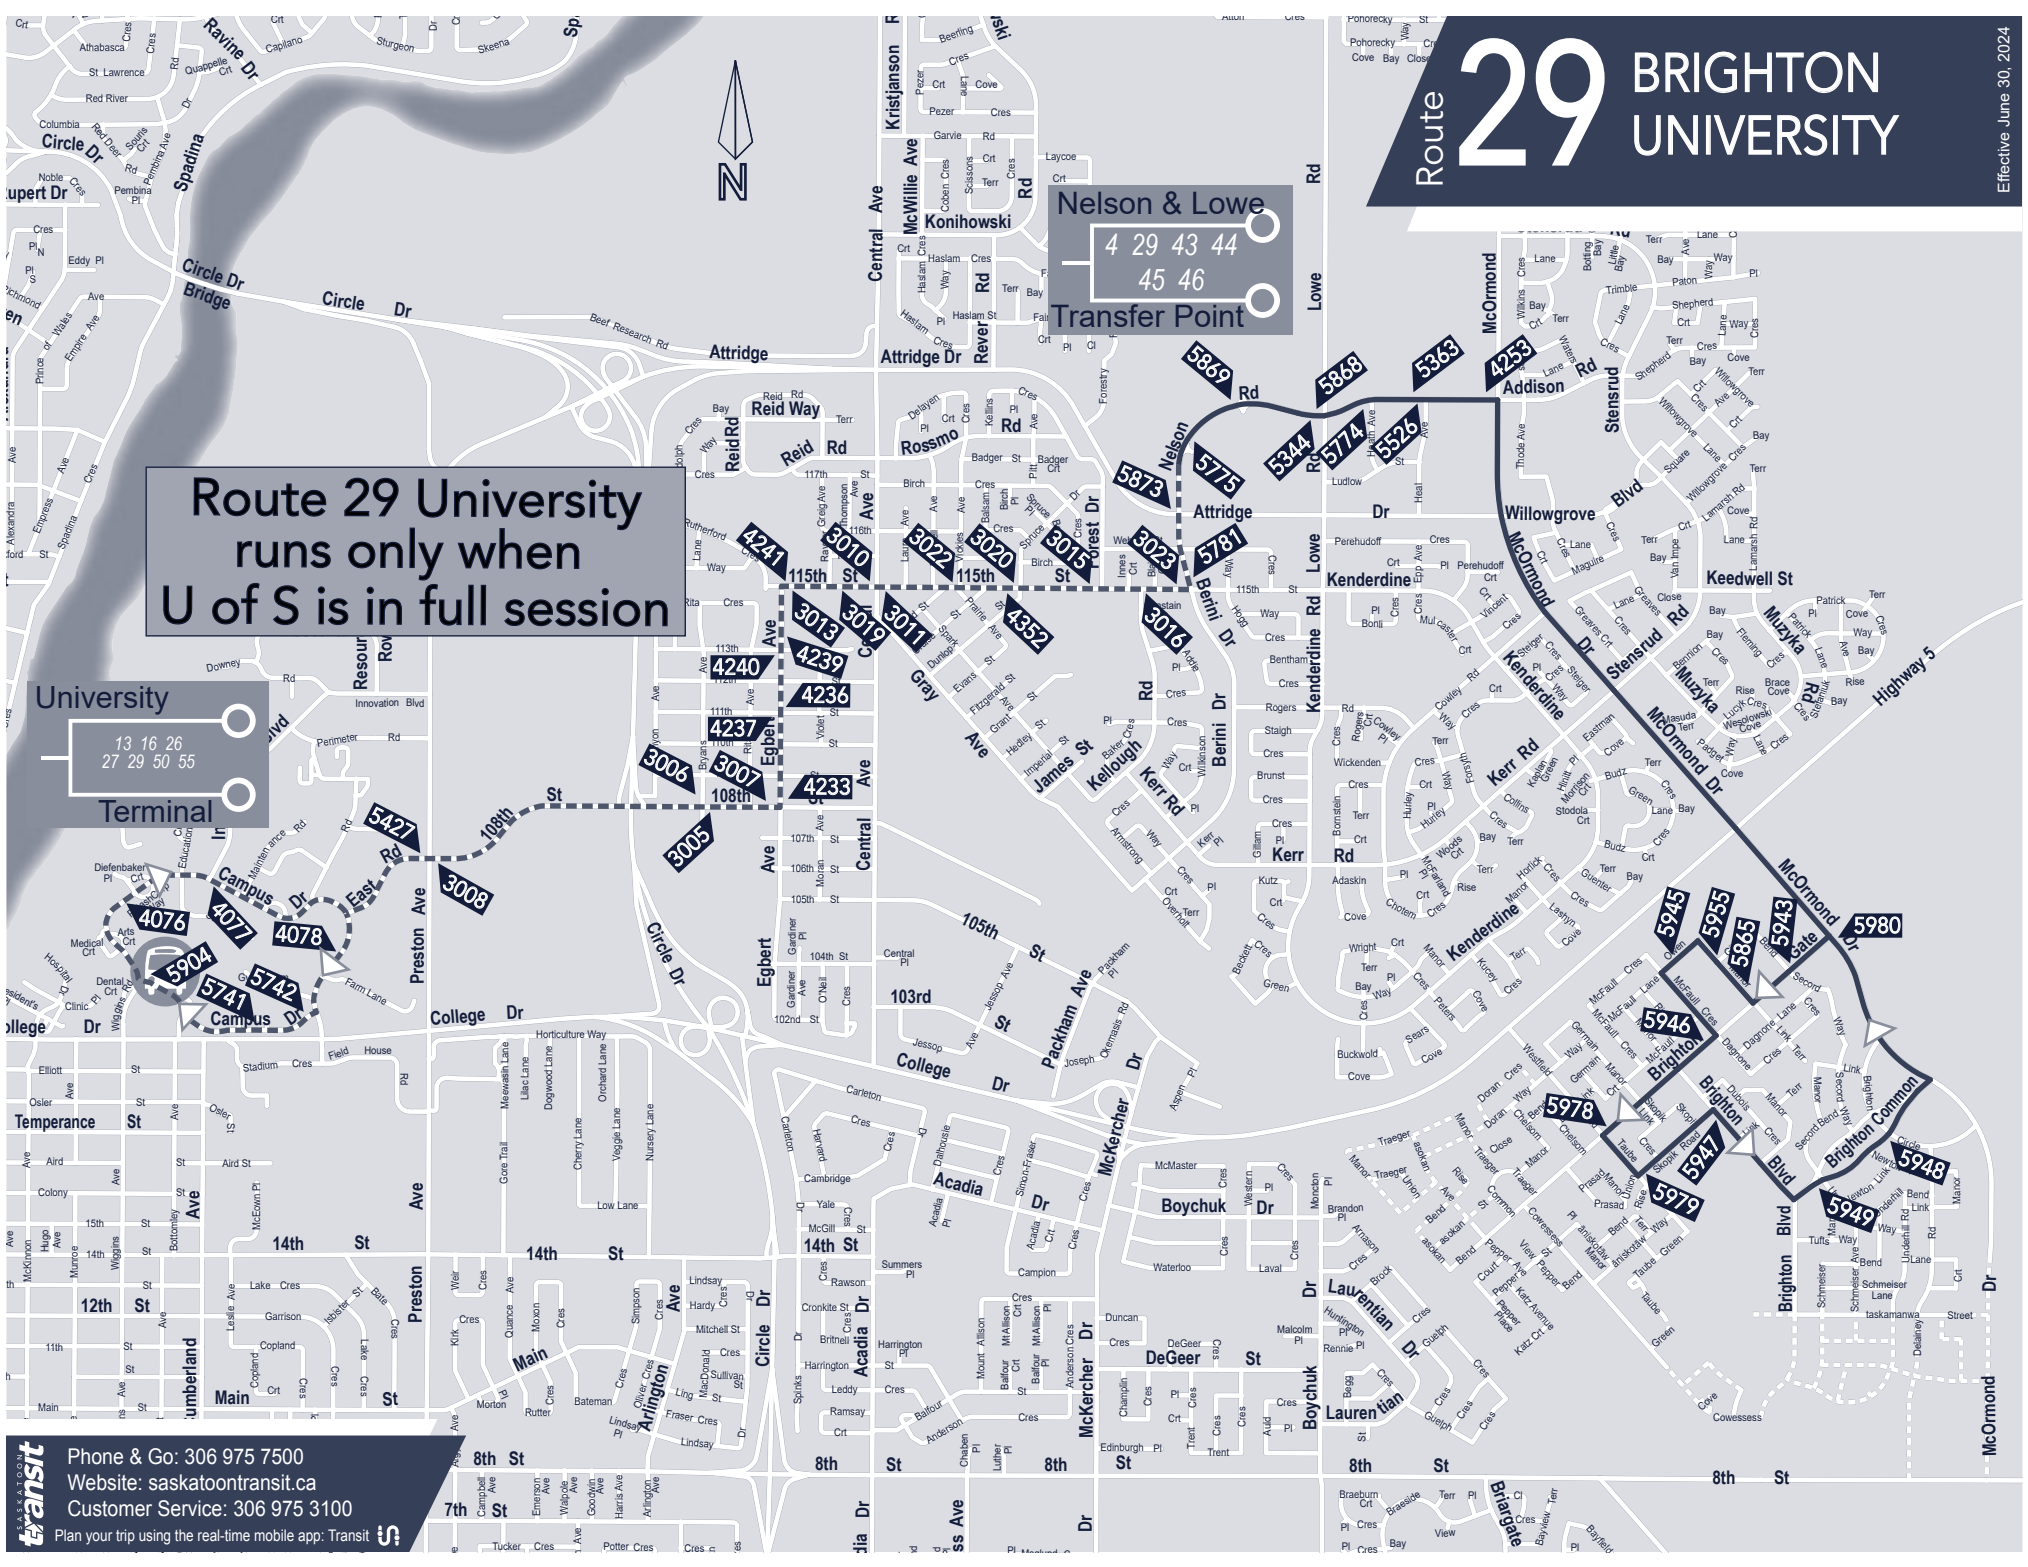

Route 29 BRIGHTON UNIVERSITY

Effective June 30, 2024

Route 29 University runs only when U of S is in full session

Nelson & Lowe
4 29 43 44
45 46
Transfer Point

University Terminal
13 16 26
27 29 50 55

saskatoon transit
 Phone & Go: 306 975 7500
 Website: saskatoontransit.ca
 Customer Service: 306 975 3100
 Plan your trip using the real-time mobile app: Transit U

29 Brighton

Brighton

University

	PLACE RIEL	EGBERT AVENUE & 108TH STREET	NELSON ROAD & LOWE ROAD	BRIGHTON GATE & SECOND WAY	BRIGHTON GATE & MCFAULL CRESCENT	BRIGHTON COMMON & BRIGHTON CIRCLE	NELSON ROAD & LOWE ROAD - WESTBOUND	NELSON ROAD & LOWE ROAD - EASTBOUND	108TH STREET & EGBERT AVENUE	PLACE RIEL	
--	------------	---------------------------------	----------------------------	-------------------------------	-------------------------------------	--------------------------------------	--	--	---------------------------------	------------	--

All routes are fully accessible

G End of service, bus to garage

* Schedule operates when U of S is in full session