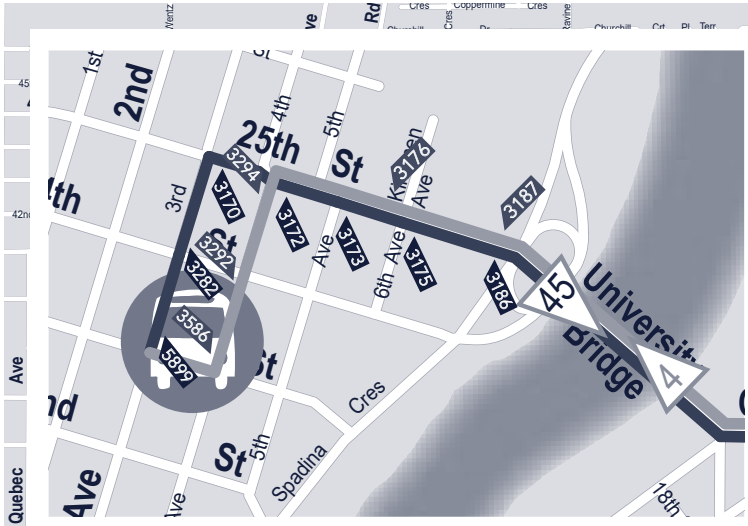

4 CITY CENTRE 45 ARBOR CREEK

Attridge Dr & Rever Rd
4 27
Transfer Point

Nelson & Lowe
4 29 43 44
45 46
Transfer Point

Attridge Dr & Rever Rd
27 43 44 45 46
Transfer Point

City Centre
All Routes except
13 17 18 26 27 29
50 55 61 63 64 83 87
Terminal

4 City Centre				
City Centre				
NELSON ROAD & LOWE ROAD	PRESTON CROSSING	COLLEGE DRIVE & BOTTOMLEY AVENUE	CITY CENTRE**	
Monday to Friday				
5:53 AM	5:58 AM	6:05 AM	6:14 AM	
6:03 AM	6:08 AM	6:15 AM	6:24 AM	
6:13 AM	6:18 AM	6:25 AM	6:34 AM	
6:23 AM	6:28 AM	6:35 AM	6:44 AM	
6:33 AM	6:38 AM	6:45 AM	6:54 AM	
6:43 AM	6:48 AM	6:55 AM	7:04 AM	
6:53 AM	6:58 AM	7:05 AM	7:14 AM	
7:03 AM	7:08 AM	7:15 AM	7:24 AM	
7:13 AM	7:18 AM	7:25 AM	7:34 AM	
7:23 AM	7:28 AM	7:35 AM	7:44 AM	
and every 10 minutes until				
6:43 PM	6:48 PM	6:55 PM	7:04 PM	G
6:53 PM	6:57 PM	7:04 PM		
Evening Service				
7:23 PM	7:28 PM	7:35 PM	7:44 PM	
7:53 PM	7:58 PM	8:05 PM	8:14 PM	
8:23 PM	8:28 PM	8:35 PM	8:44 PM	
and every 30 minutes until				
11:53 PM	11:58 PM	12:05 AM	12:14 AM	
12:20 AM	12:25 AM	12:32 AM	12:38 AM	G
Saturday				
6:23 AM	6:28 AM	6:35 AM	6:44 AM	
6:53 AM	6:58 AM	7:05 AM	7:14 AM	
and every 30 minutes until				
11:23 AM	11:28 AM	11:35 AM	11:44 AM	
11:43 AM	11:48 AM	11:55 AM	12:04 PM	
12:03 PM	12:08 PM	12:15 PM	12:24 PM	
12:23 PM	12:28 PM	12:35 PM	12:44 PM	
and every 20 minutes until				
6:43 PM	6:48 PM	6:55 PM	7:04 PM	
7:03 PM	7:08 PM	7:15 PM	7:24 PM	
Evening Service				
7:23 PM	7:28 PM	7:35 PM	7:44 PM	
7:53 PM	7:58 PM	8:05 PM	8:14 PM	
8:23 PM	8:28 PM	8:35 PM	8:44 PM	
and every 30 minutes until				
11:23 PM	11:28 PM	11:35 PM	11:44 PM	
11:53 PM	11:58 PM	12:05 AM	12:14 AM	
12:20 AM	12:25 AM	12:32 AM	12:38 AM	G
Sunday & Holidays				
8:53 AM	8:58 AM	9:05 AM	9:14 AM	
9:23 AM	9:28 AM	9:35 AM	9:44 AM	
and every 30 minutes until				
8:53 PM	8:58 PM	9:05 PM	9:14 PM	
9:20 PM	9:27 PM	9:32 PM	9:38 PM	G
9:50 PM	9:55 PM	10:00 PM		G