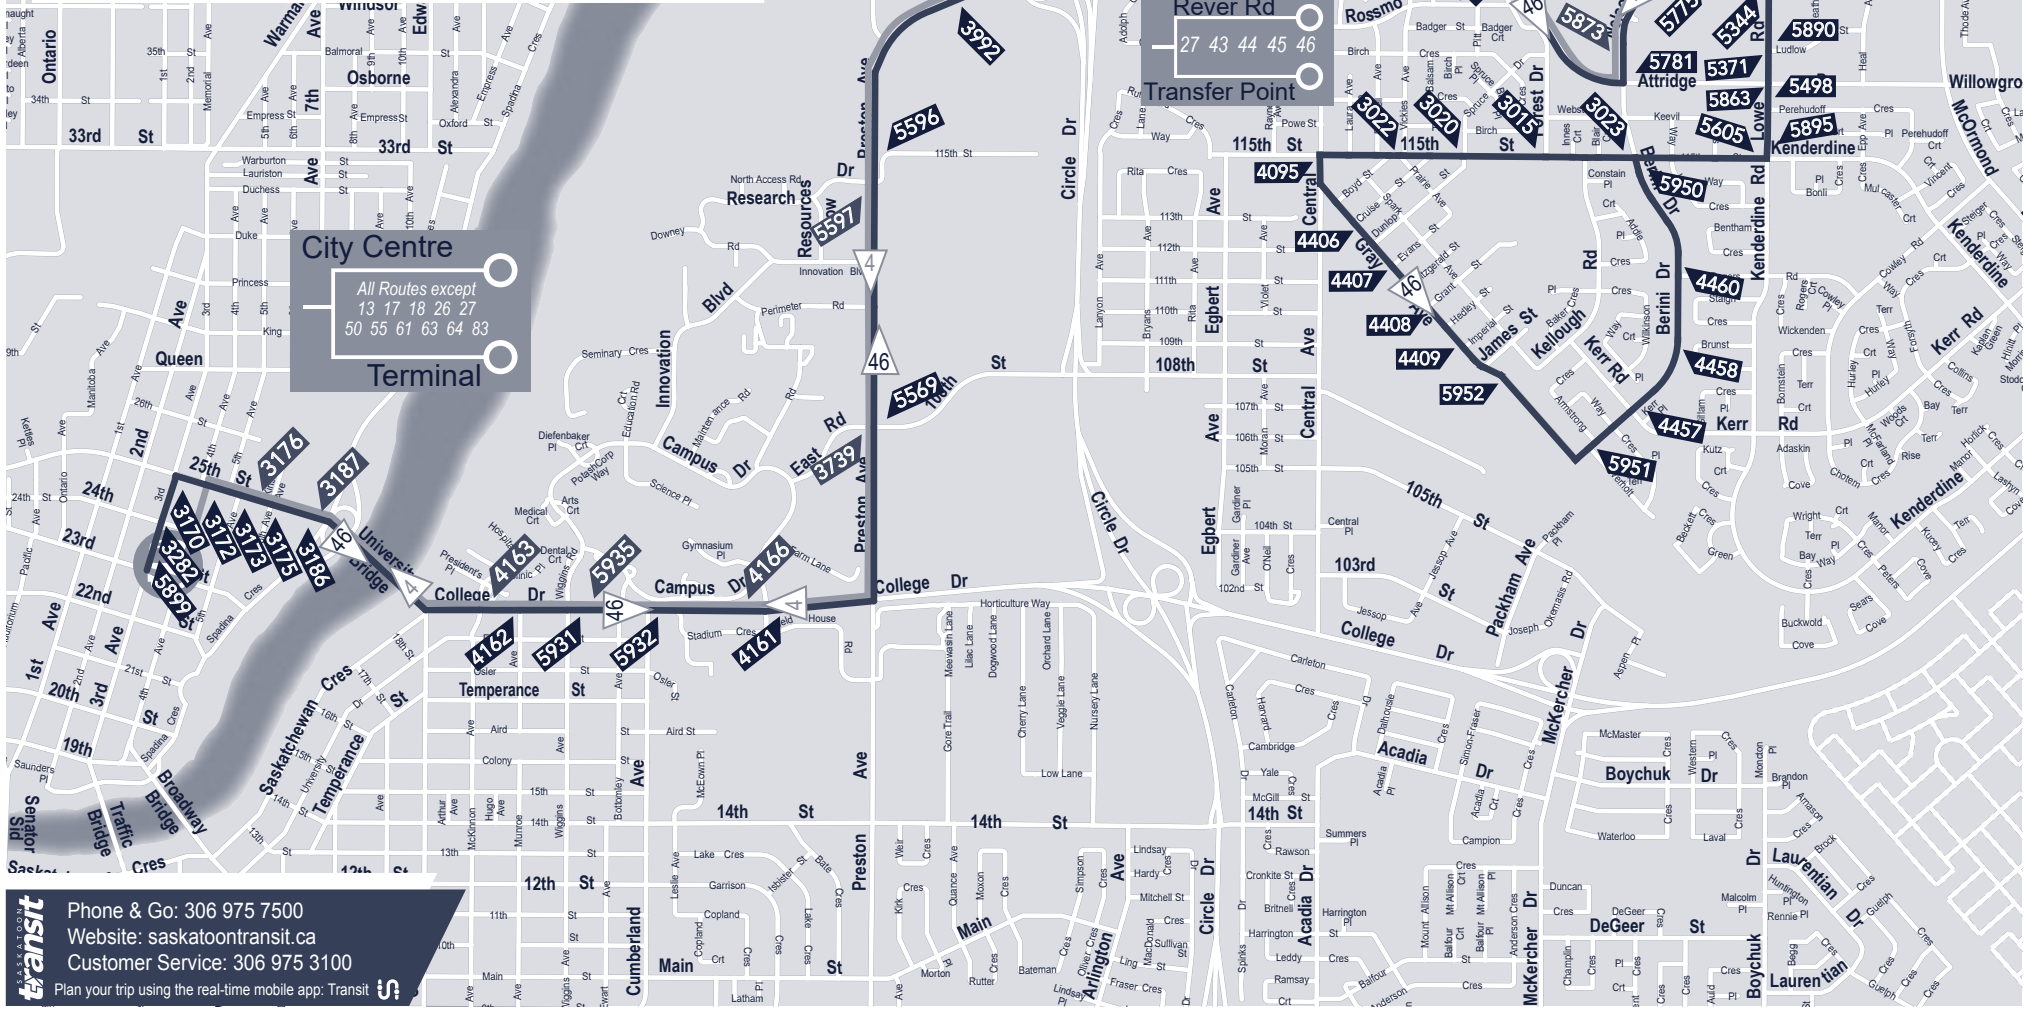

# 4 CITY CENTRE 46 115TH STREET

**City Centre Terminal**  
All Routes except  
13 17 18 26 27  
50 55 61 63 64 83

**Attridge Dr & Rever Rd**  
Transfer Point  
4 27

**Nelson & Lowe**  
Transfer Point  
4 43 44 45 46

46 115th Street					
115th Street					
CITY CENTRE	COLLEGE DRIVE & CUMBERLAND AVENUE	PRESTON CROSSING	NELSON ROAD & LOWE ROAD	GRAY AVENUE & IMPERIAL STREET	NELSON ROAD & LOWE ROAD*
Monday to Friday					
6:26 AM	6:33 AM	6:38 AM	6:10 AM	6:15 AM	6:23 AM
7:06 AM	7:13 AM	7:18 AM	6:47 AM	6:55 AM	7:03 AM
7:46 AM	7:53 AM	7:58 AM	7:27 AM	7:35 AM	7:43 AM
8:26 AM	8:33 AM	8:38 AM	8:07 AM	8:15 AM	8:23 AM
9:06 AM	9:13 AM	9:18 AM	8:47 AM	8:55 AM	9:03 AM
9:46 AM	9:53 AM	9:58 AM	9:27 AM	9:35 AM	9:43 AM
10:26 AM	10:33 AM	10:38 AM	10:07 AM	10:15 AM	10:23 AM
11:06 AM	11:13 AM	11:18 AM	10:47 AM	10:55 AM	11:03 AM
11:46 AM	11:53 AM	11:58 AM	11:27 AM	11:35 AM	11:43 AM
12:26 PM	12:35 PM	12:41 PM	12:07 PM	12:15 PM	12:23 PM
1:06 PM	1:15 PM	1:21 PM	12:53 PM	1:05 PM	1:13 PM
1:46 PM	1:55 PM	2:01 PM	1:33 PM	1:45 PM	1:53 PM
2:26 PM	2:35 PM	2:41 PM	2:13 PM	2:25 PM	2:33 PM
3:06 PM	3:15 PM	3:21 PM	2:53 PM	3:05 PM	3:13 PM
3:46 PM	3:55 PM	4:01 PM	3:33 PM	3:45 PM	3:53 PM
4:26 PM	4:35 PM	4:41 PM	4:13 PM	4:25 PM	4:33 PM
5:06 PM	5:15 PM	5:21 PM	4:53 PM	5:05 PM	5:13 PM
5:46 PM	5:53 PM	5:58 PM	5:33 PM	5:45 PM	5:53 PM
6:26 PM	6:33 PM	6:38 PM	6:07 PM	6:15 PM	6:23 PM
6:26 PM	6:33 PM	6:38 PM	6:47 PM	6:55 PM	7:03 PM

♿ All routes are fully accessible

\* Route changes to 4 City Centre at Nelson & Lowe, no transfer required

\*\* Leaves downtown as a Route 43, 44, 45 or 46 to return to Nelson & Lowe