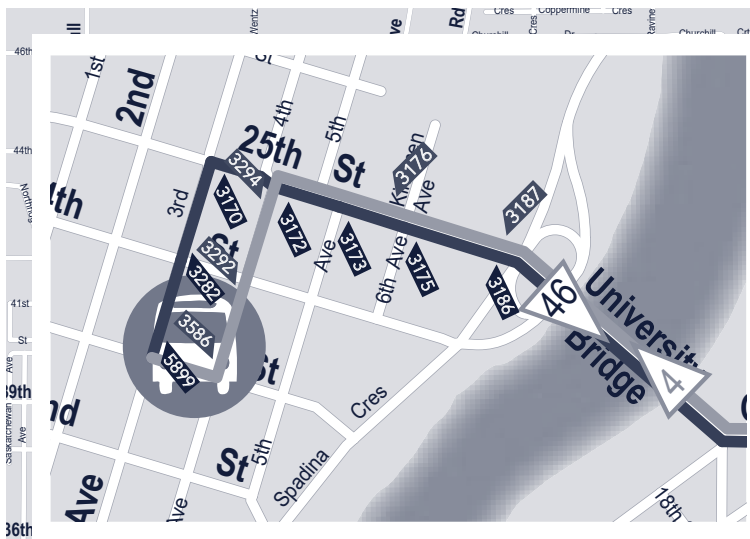

# 4 CITY CENTRE 46 115TH STREET

**City Centre Terminal**  
All Routes except  
13 17 18 26 27  
50 55 61 63 64 83

**Attridge Dr & Rever Rd**  
Transfer Point  
4 27

**Nelson & Lowe**  
Transfer Point  
4 43 44 45 46

46 115th Street					
115th Street					
CITY CENTRE	COLLEGE DRIVE & CUMBERLAND AVENUE	PRESTON CROSSING	NELSON ROAD & LOWE ROAD	GRAY AVENUE & IMPERIAL STREET	NELSON ROAD & LOWE ROAD*
Monday to Friday					
6:26 AM	6:33 AM	6:38 AM	6:10 AM	6:15 AM	6:23 AM
7:06 AM	7:13 AM	7:18 AM	6:47 AM	6:55 AM	7:03 AM
7:46 AM	7:53 AM	7:58 AM	7:27 AM	7:35 AM	7:43 AM
8:26 AM	8:33 AM	8:38 AM	8:07 AM	8:15 AM	8:23 AM
9:06 AM	9:13 AM	9:18 AM	8:47 AM	8:55 AM	9:03 AM
9:46 AM	9:53 AM	9:58 AM	9:27 AM	9:35 AM	9:43 AM
10:26 AM	10:33 AM	10:38 AM	10:07 AM	10:15 AM	10:23 AM
11:06 AM	11:13 AM	11:18 AM	10:47 AM	10:55 AM	11:03 AM
11:46 AM	11:53 AM	11:58 AM	11:27 AM	11:35 AM	11:43 AM
12:26 PM	12:35 PM	12:41 PM	12:07 PM	12:15 PM	12:23 PM
1:06 PM	1:15 PM	1:21 PM	12:53 PM	1:05 PM	1:13 PM
1:46 PM	1:55 PM	2:01 PM	1:33 PM	1:45 PM	1:53 PM
2:26 PM	2:35 PM	2:41 PM	2:13 PM	2:25 PM	2:33 PM
3:06 PM	3:15 PM	3:21 PM	2:53 PM	3:05 PM	3:13 PM
3:46 PM	3:55 PM	4:01 PM	3:33 PM	3:45 PM	3:53 PM
4:26 PM	4:35 PM	4:41 PM	4:13 PM	4:25 PM	4:33 PM
5:06 PM	5:15 PM	5:21 PM	4:53 PM	5:05 PM	5:13 PM
5:46 PM	5:53 PM	5:58 PM	5:33 PM	5:45 PM	5:53 PM
6:26 PM	6:33 PM	6:38 PM	6:07 PM	6:15 PM	6:23 PM
6:26 PM	6:33 PM	6:38 PM	6:47 PM	6:55 PM	7:03 PM

♿ All routes are fully accessible

\* Route changes to 4 City Centre at Nelson & Lowe, no transfer required

\*\* Leaves downtown as a Route 43, 44, 45 or 46 to return to Nelson & Lowe