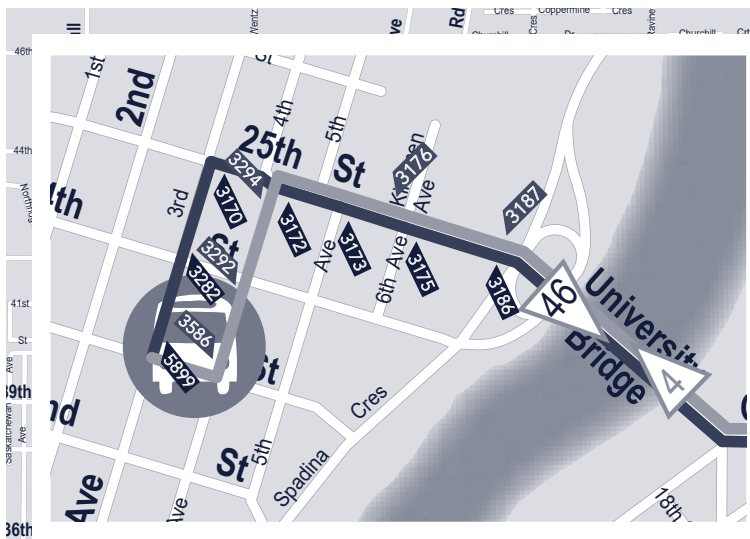

4 CITY CENTRE 46 115TH STREET

Attridge Dr & Rever Rd
4 27
Transfer Point

Nelson & Lowe
4 29 43 44
45 46
Transfer Point

Attridge Dr & Rever Rd
27 43 44 45 46
Transfer Point

City Centre
All Routes except
13 17 18 26 27 29
50 55 61 63 64 83 87
Terminal

4 City Centre				
City Centre				
NELSON ROAD & LOWE ROAD	PRESTON CROSSING	COLLEGE DRIVE & BOTTOMLEY AVENUE	CITY CENTRE**	
Monday to Friday				
5:53 AM	5:58 AM	6:05 AM	6:14 AM	
6:03 AM	6:08 AM	6:15 AM	6:24 AM	
6:13 AM	6:18 AM	6:25 AM	6:34 AM	
and every 10 minutes until				
11:03 AM	11:08 AM	11:15 AM	11:24 AM	
11:13 AM	11:18 AM	11:25 AM	11:34 AM	
11:23 AM	11:28 AM	11:35 AM	11:44 AM	
11:33 AM	11:38 AM	11:45 AM	11:54 AM	
11:43 AM	11:48 AM	11:55 AM	12:04 PM	
11:53 AM	11:58 AM	12:05 PM	12:14 PM	
12:03 PM	12:08 PM	12:15 PM	12:24 PM	
and every 10 minutes until				
5:23 PM	5:28 PM	5:35 PM	5:44 PM	
5:33 PM	5:38 PM	5:45 PM	5:54 PM	
5:43 PM	5:48 PM	5:55 PM	6:04 PM	
5:53 PM	5:58 PM	6:05 PM	6:14 PM	
6:03 PM	6:08 PM	6:15 PM	6:24 PM	
6:13 PM	6:18 PM	6:25 PM	6:34 PM	
6:23 PM	6:28 PM	6:35 PM	6:44 PM	
6:33 PM	6:38 PM	6:45 PM	6:54 PM	

 All routes are fully accessible

* Route changes to 4 City Centre at Nelson & Lowe, no transfer required

** Leaves downtown as a Route 43, 44, 45 or 46 to return to Nelson & Lowe