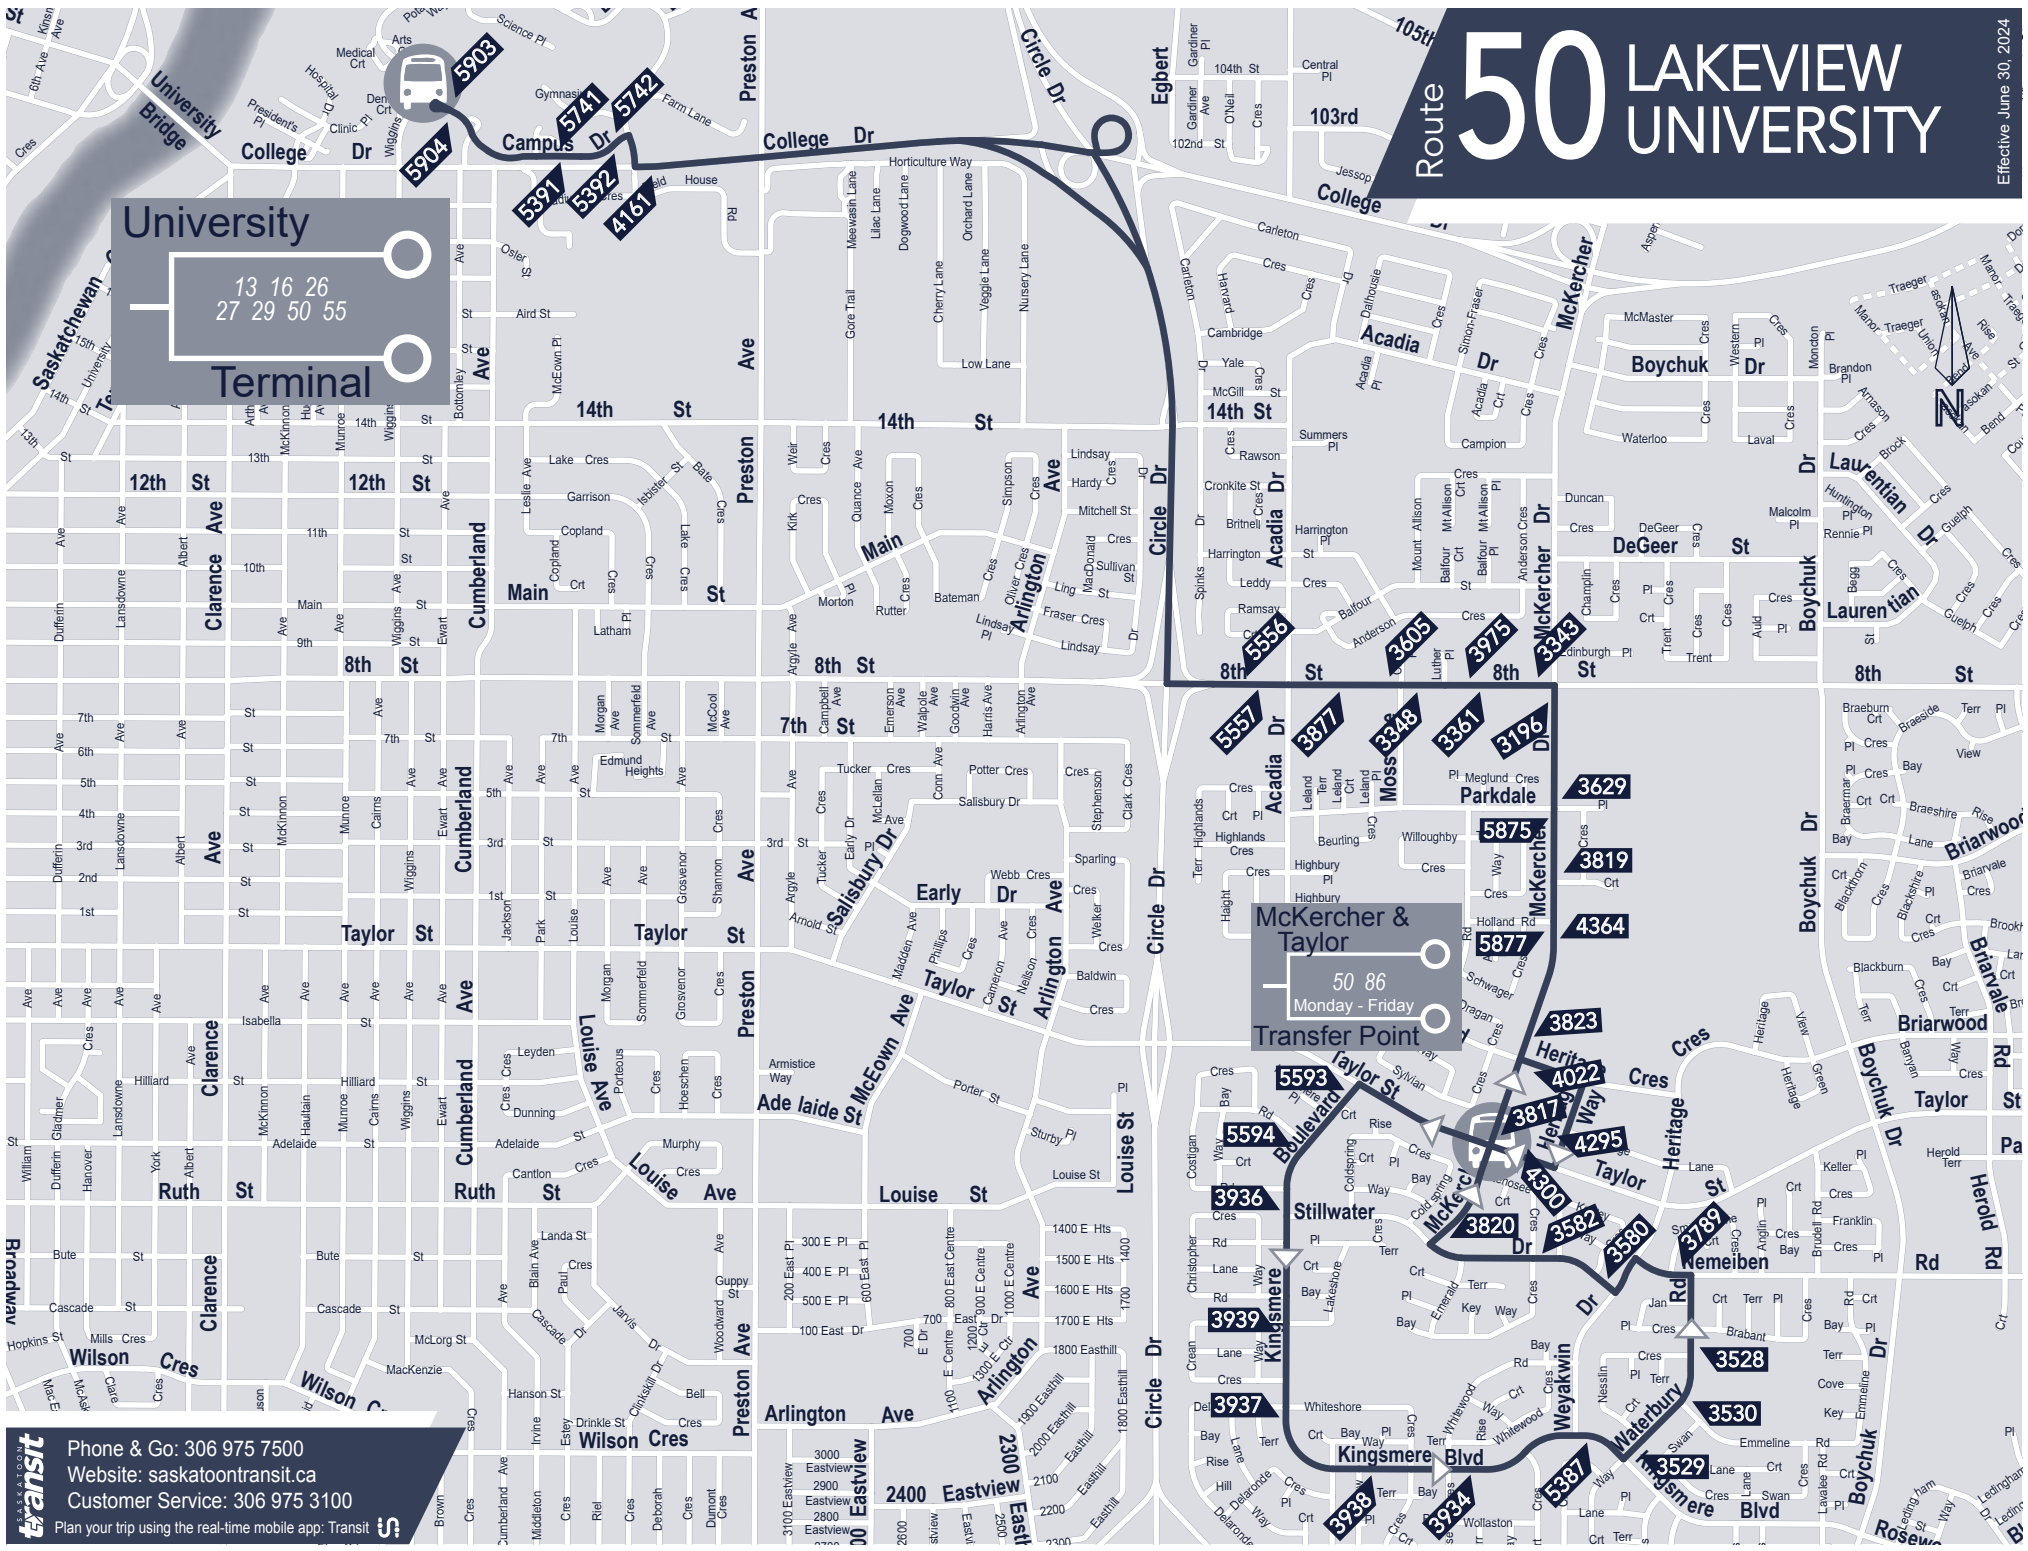

Route 50 LAKEVIEW UNIVERSITY

Effective June 30, 2024

University Terminal

13 16 26
27 29 50 55

saskatoon transit

Phone & Go: 306 975 7500
 Website: saskatoontransit.ca
 Customer Service: 306 975 3100

Plan your trip using the real-time mobile app: Transit

50 Lakeview

Lakeview

University

UNIVERSITY PLACE RIEL	8TH STREET & INDIGO BOOKS	KINGSMERE BOULEVARD & TAYLOR STREET	KINGSMERE BOULEVARD & WOLLASTON CRESCENT	MCKERCHER DRIVE & STILLWATER DRIVE	8TH STREET & MCKERCHER DRIVE	8TH STREET & JYSK STORE	UNIVERSITY PLACE RIEL
--------------------------	------------------------------	--	---	---------------------------------------	---------------------------------	----------------------------	--------------------------

Sunday & Holidays

		9:00 AM	9:05 AM	9:13 AM	9:20 AM	9:24 AM	9:34 AM
9:38 AM	9:48 AM	9:57 AM	10:04 AM	10:13 AM	10:20 AM	10:24 AM	10:34 AM
10:38 AM	10:48 AM	10:57 AM	11:04 AM	11:13 AM	11:20 AM	11:24 AM	11:34 AM
and every 60 minutes until							
		8:04 PM	8:13 PM	8:20 PM	8:24 PM	8:34 PM	
7:38 PM	7:48 PM	8:57 PM	9:04 PM	9:11 PM	9:17 PM	9:20 PM	9:29 PM G
8:38 PM	8:48 PM						

All routes are fully accessible

G End of service, bus to garage