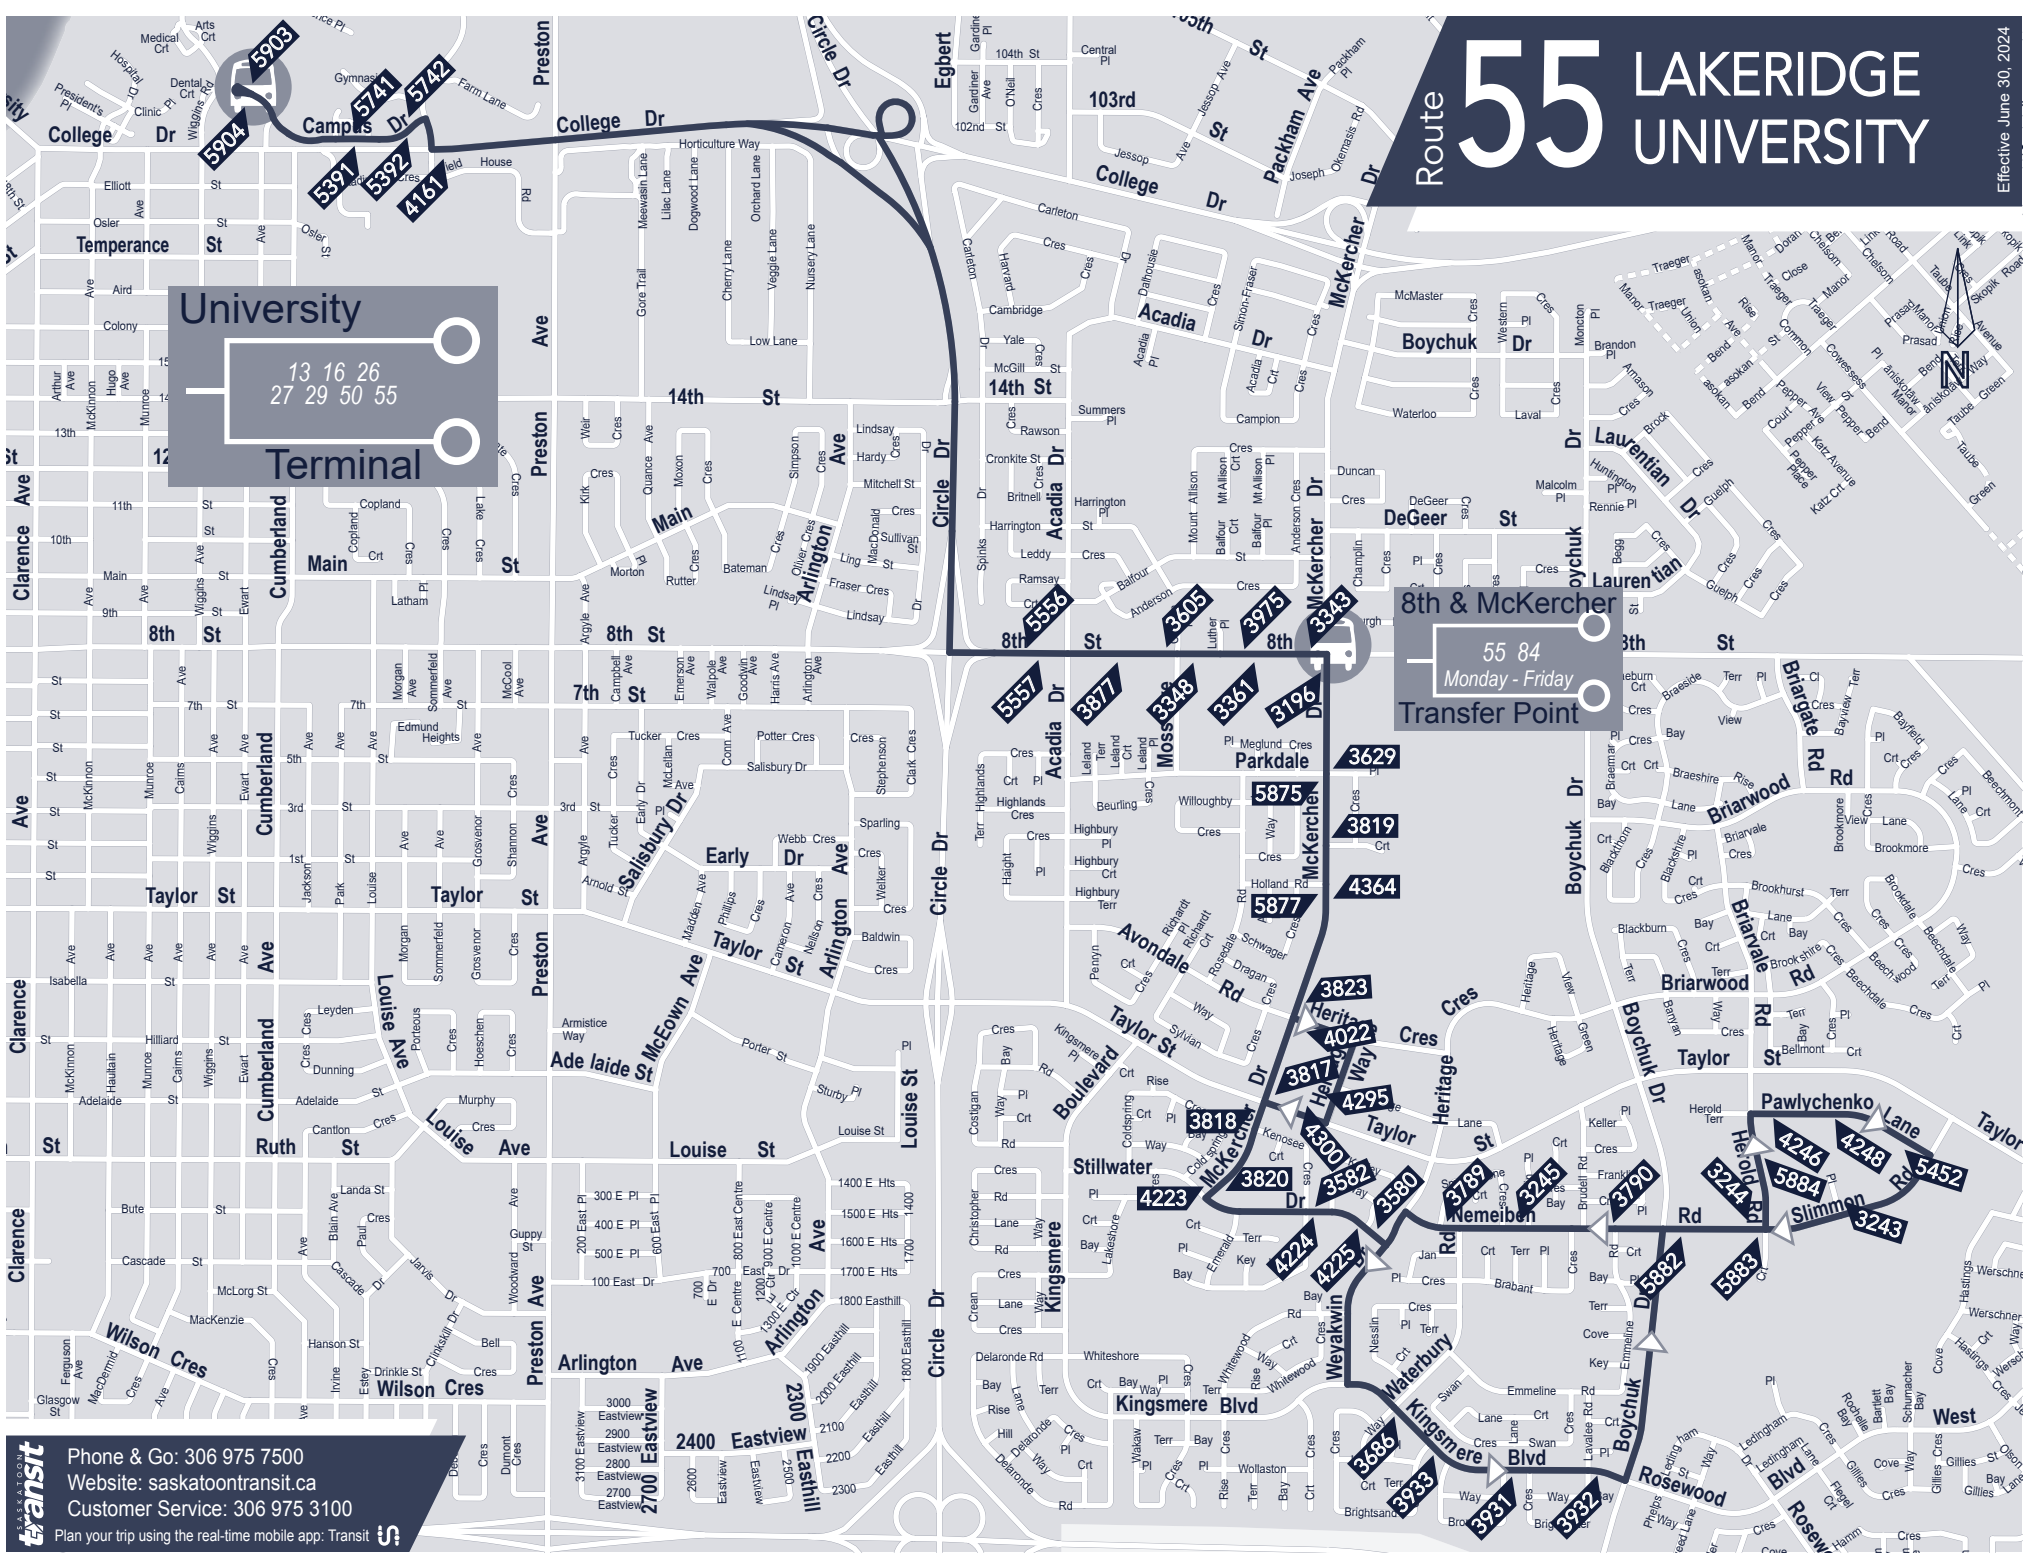

# 55 Lakeridge

Lakeridge				University			
UNIVERSITY PLACE RIEL	8TH STREET & INDIGO BOOKS	TAYLOR STREET & MCKERCHER DRIVE	135 PAWLYCHENKO LANE	MCKERCHER DRIVE & STILLWATER DRIVE	8TH STREET & MCKERCHER DRIVE	8TH STREET & JYSK STORE	UNIVERSITY PLACE RIEL
<b>Monday to Friday</b>							
6:15 AM	6:25 AM	6:32 AM	6:01 AM	6:09 AM	6:15 AM	6:20 AM	6:30 AM
6:55 AM	7:05 AM	7:12 AM	6:39 AM	6:49 AM	6:55 AM	7:00 AM	7:10 AM
7:35 AM	7:45 AM	7:52 AM	7:19 AM	7:29 AM	7:35 AM	7:40 AM	7:50 AM
8:15 AM	8:25 AM	8:32 AM	7:59 AM	8:09 AM	8:15 AM	8:20 AM	8:30 AM
			8:39 AM	8:49 AM	8:55 AM	9:00 AM	9:10 AM
and every 40 minutes until							
6:15 PM	6:25 PM	6:32 PM	6:39 PM	6:45 PM	6:49 PM	6:52 PM	7:00 PM
6:55 PM	7:05 PM	7:12 PM	7:19 PM	7:43 PM	7:49 PM	7:54 PM	8:04 PM
Evening Service							
8:08 PM	8:18 PM	8:25 PM	8:32 PM	8:43 PM	8:49 PM	8:54 PM	9:04 PM
9:08 PM	9:18 PM	9:25 PM	9:32 PM	9:43 PM	9:49 PM	9:54 PM	10:04 PM
10:08 PM	10:18 PM	10:25 PM	10:32 PM	10:43 PM	10:49 PM	10:54 PM	11:04 PM
11:08 PM	11:18 PM	11:25 PM	11:32 PM	11:43 PM	11:49 PM	11:54 PM	12:04 PM
12:08 AM	12:18 AM	12:25 AM	12:32 AM	<b>12:39 AM</b>			<b>G</b>
<b>Saturday</b>							
			6:35 AM	6:43 AM	6:49 AM	6:54 AM	7:04 AM
7:08 AM	7:18 AM	7:25 AM	7:32 AM	7:43 AM	7:49 AM	7:54 AM	8:04 AM
8:08 AM	8:18 AM	8:25 AM	8:32 AM	8:43 AM	8:49 AM	8:54 AM	9:04 AM
9:08 AM	9:18 AM	9:25 AM	9:32 AM	9:43 AM	9:49 AM	9:54 AM	10:04 AM
10:08 AM	10:18 AM	10:25 AM	10:32 AM	10:43 AM	10:49 AM	10:54 AM	11:04 AM
11:05 AM	11:15 AM	11:22 AM	11:29 AM	11:37 AM	11:42 AM	11:45 AM	11:55 AM
11:35 AM	11:45 AM	11:52 AM	11:59 AM	12:09 PM	12:15 PM	12:20 PM	12:30 PM
12:15 PM	12:25 PM	12:32 PM	12:39 PM	12:49 PM	12:55 PM	1:00 PM	1:10 PM
12:55 PM	1:05 PM	1:12 PM	1:19 PM	1:29 PM	1:35 PM	1:40 PM	1:50 PM
and every 40 minutes until							
6:15 PM	6:25 PM	6:32 PM	6:39 PM	6:45 PM	6:49 PM	6:52 PM	7:00 PM
6:55 PM	7:05 PM	7:12 PM	7:19 PM	7:43 PM	7:49 PM	7:54 PM	8:04 PM
Evening Service							
8:08 PM	8:18 PM	8:25 PM	8:32 PM	8:43 PM	8:49 PM	8:54 PM	9:04 PM
9:08 PM	9:18 PM	9:25 PM	9:32 PM	9:43 PM	9:49 PM	9:54 PM	10:04 PM
10:08 PM	10:18 PM	10:25 PM	10:32 PM	10:43 PM	10:49 PM	10:54 PM	11:04 PM
11:08 PM	11:18 PM	11:25 PM	11:32 PM	11:43 PM	11:49 PM	11:54 PM	12:04 AM
12:08 AM	12:18 AM	12:25 AM	12:32 AM	<b>12:39 AM</b>			<b>G</b>
<b>Sunday &amp; Holidays</b>							
9:08 AM	9:18 AM	9:25 AM	9:32 AM	9:43 AM	9:49 AM	9:54 AM	10:04 AM
10:08 AM	10:18 AM	10:25 AM	10:32 AM	10:43 AM	10:49 AM	10:54 AM	11:04 AM
and every 60 minutes until							
8:08 PM	8:18 PM	8:25 PM	8:32 PM	8:43 PM	8:49 PM	8:54 PM	9:04 PM
9:08 PM	9:17 PM	9:23 PM	9:29 PM	<b>9:36 PM</b>			<b>G</b>