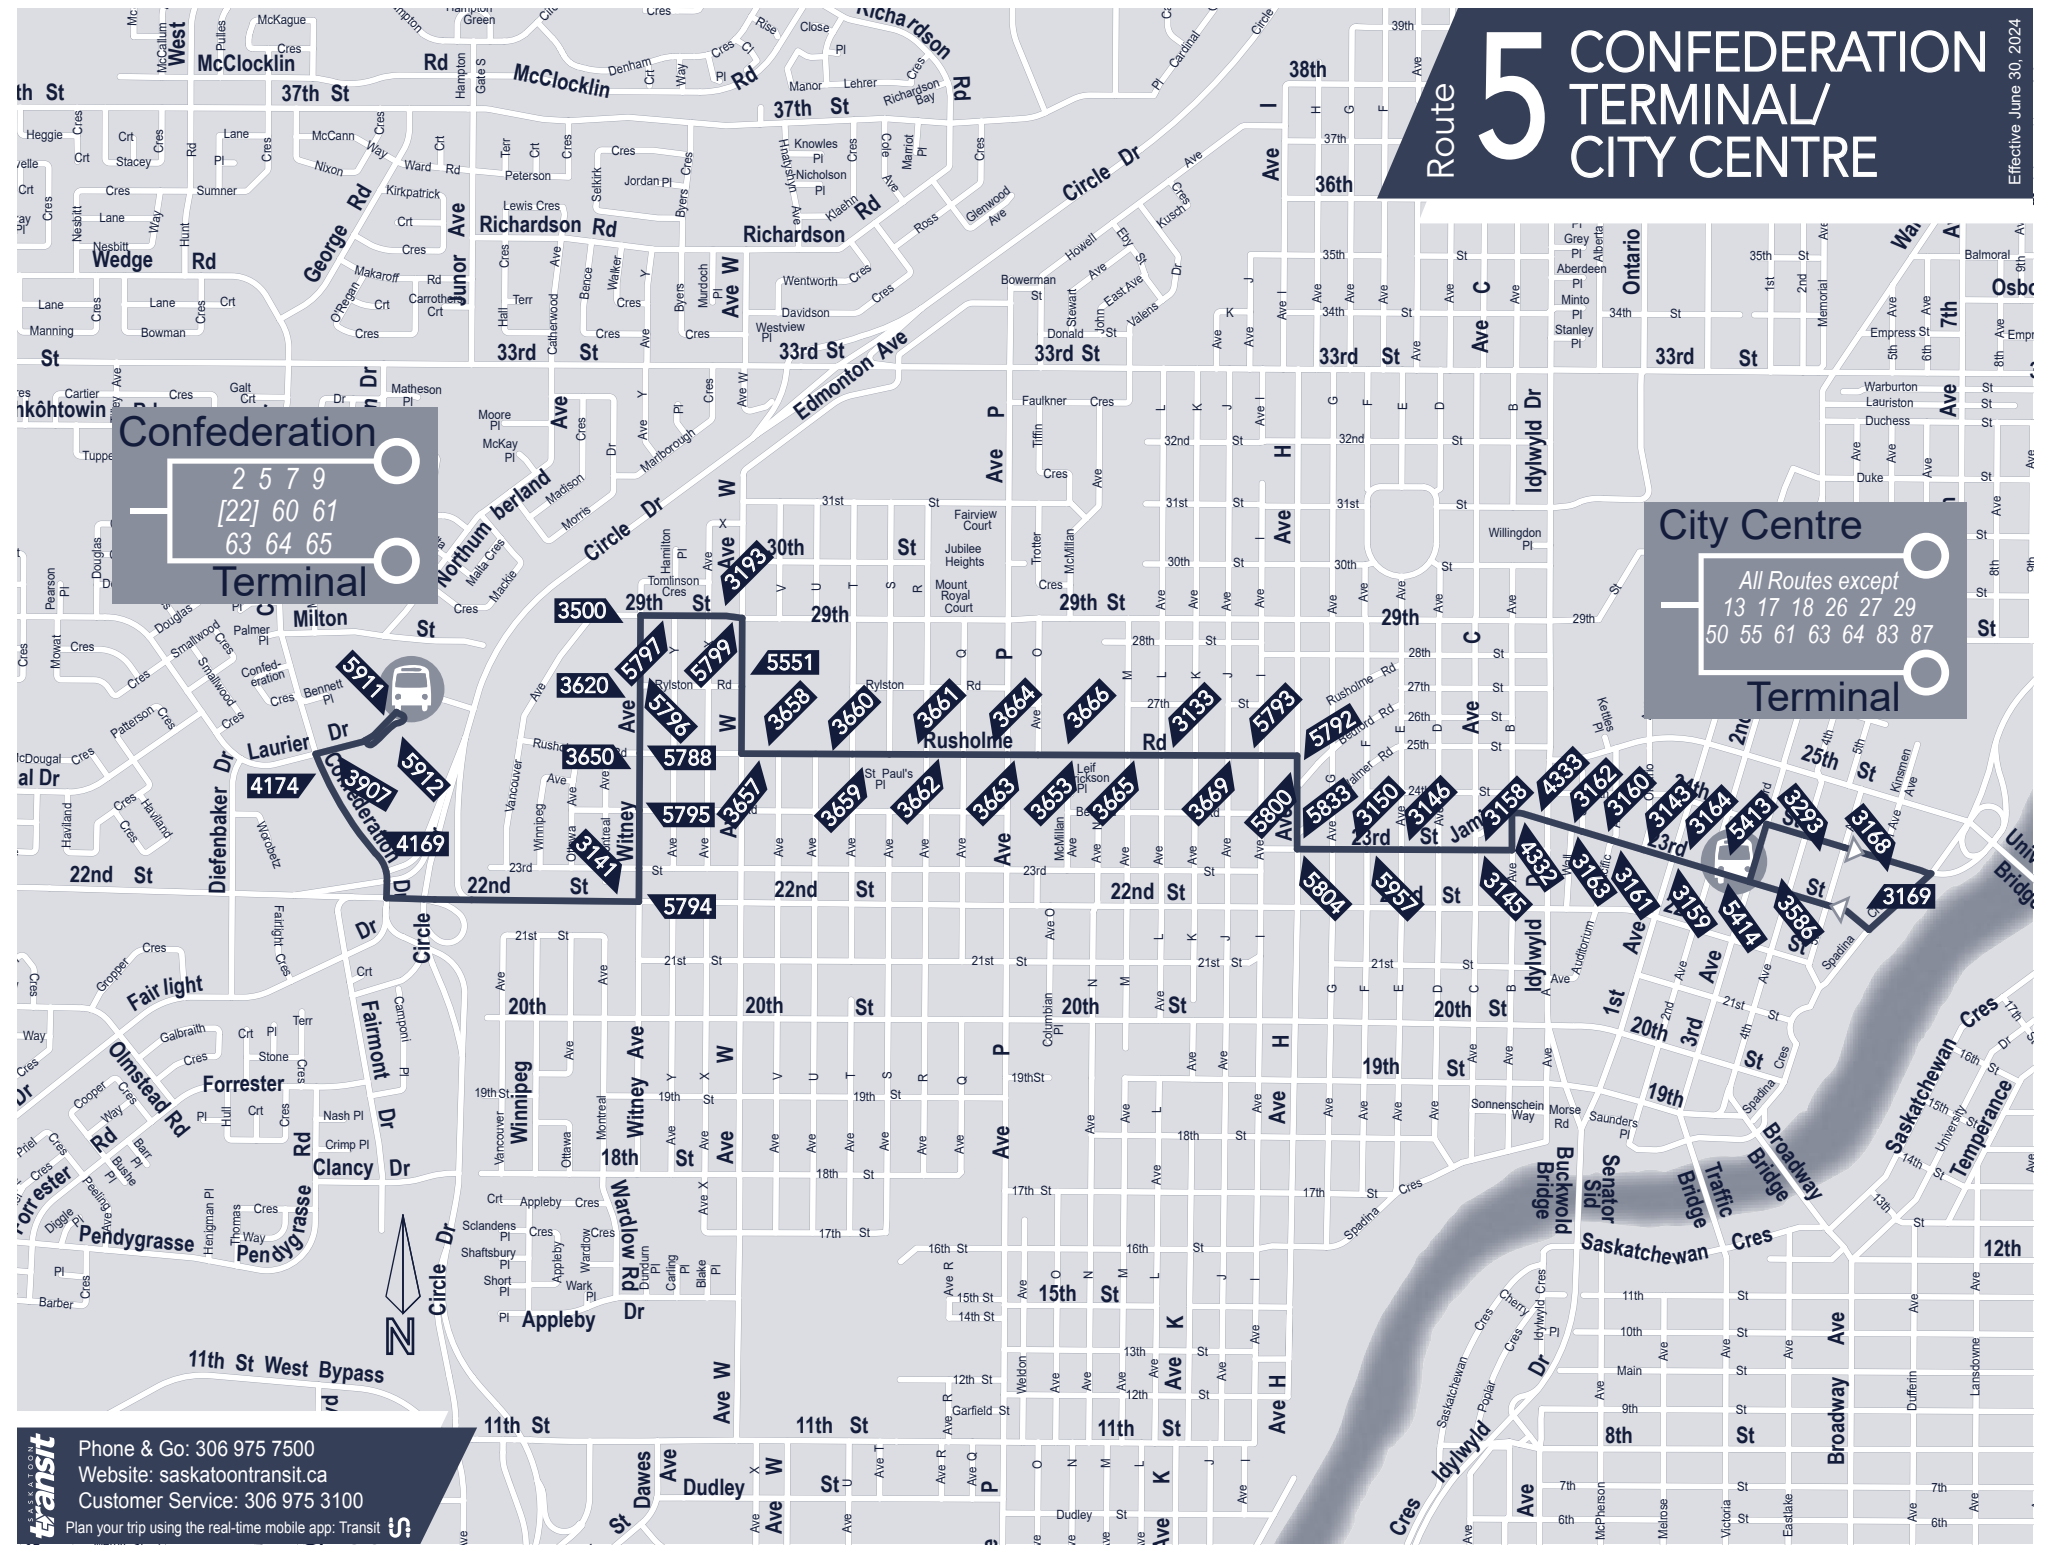

Route 5 CONFEDERATION TERMINAL/ CITY CENTRE

Effective June 30, 2024

Confederation Terminal
 2579
 [22] 60 61
 63 64 65

City Centre Terminal
 All Routes except
 13 17 18 26 27 29
 50 55 61 63 64 83 87

Saskatoon transit
 Phone & Go: 306 975 7500
 Website: saskatoontransit.ca
 Customer Service: 306 975 3100
 Plan your trip using the real-time mobile app: Transit

 All routes are fully accessible

G End of service, bus to garage