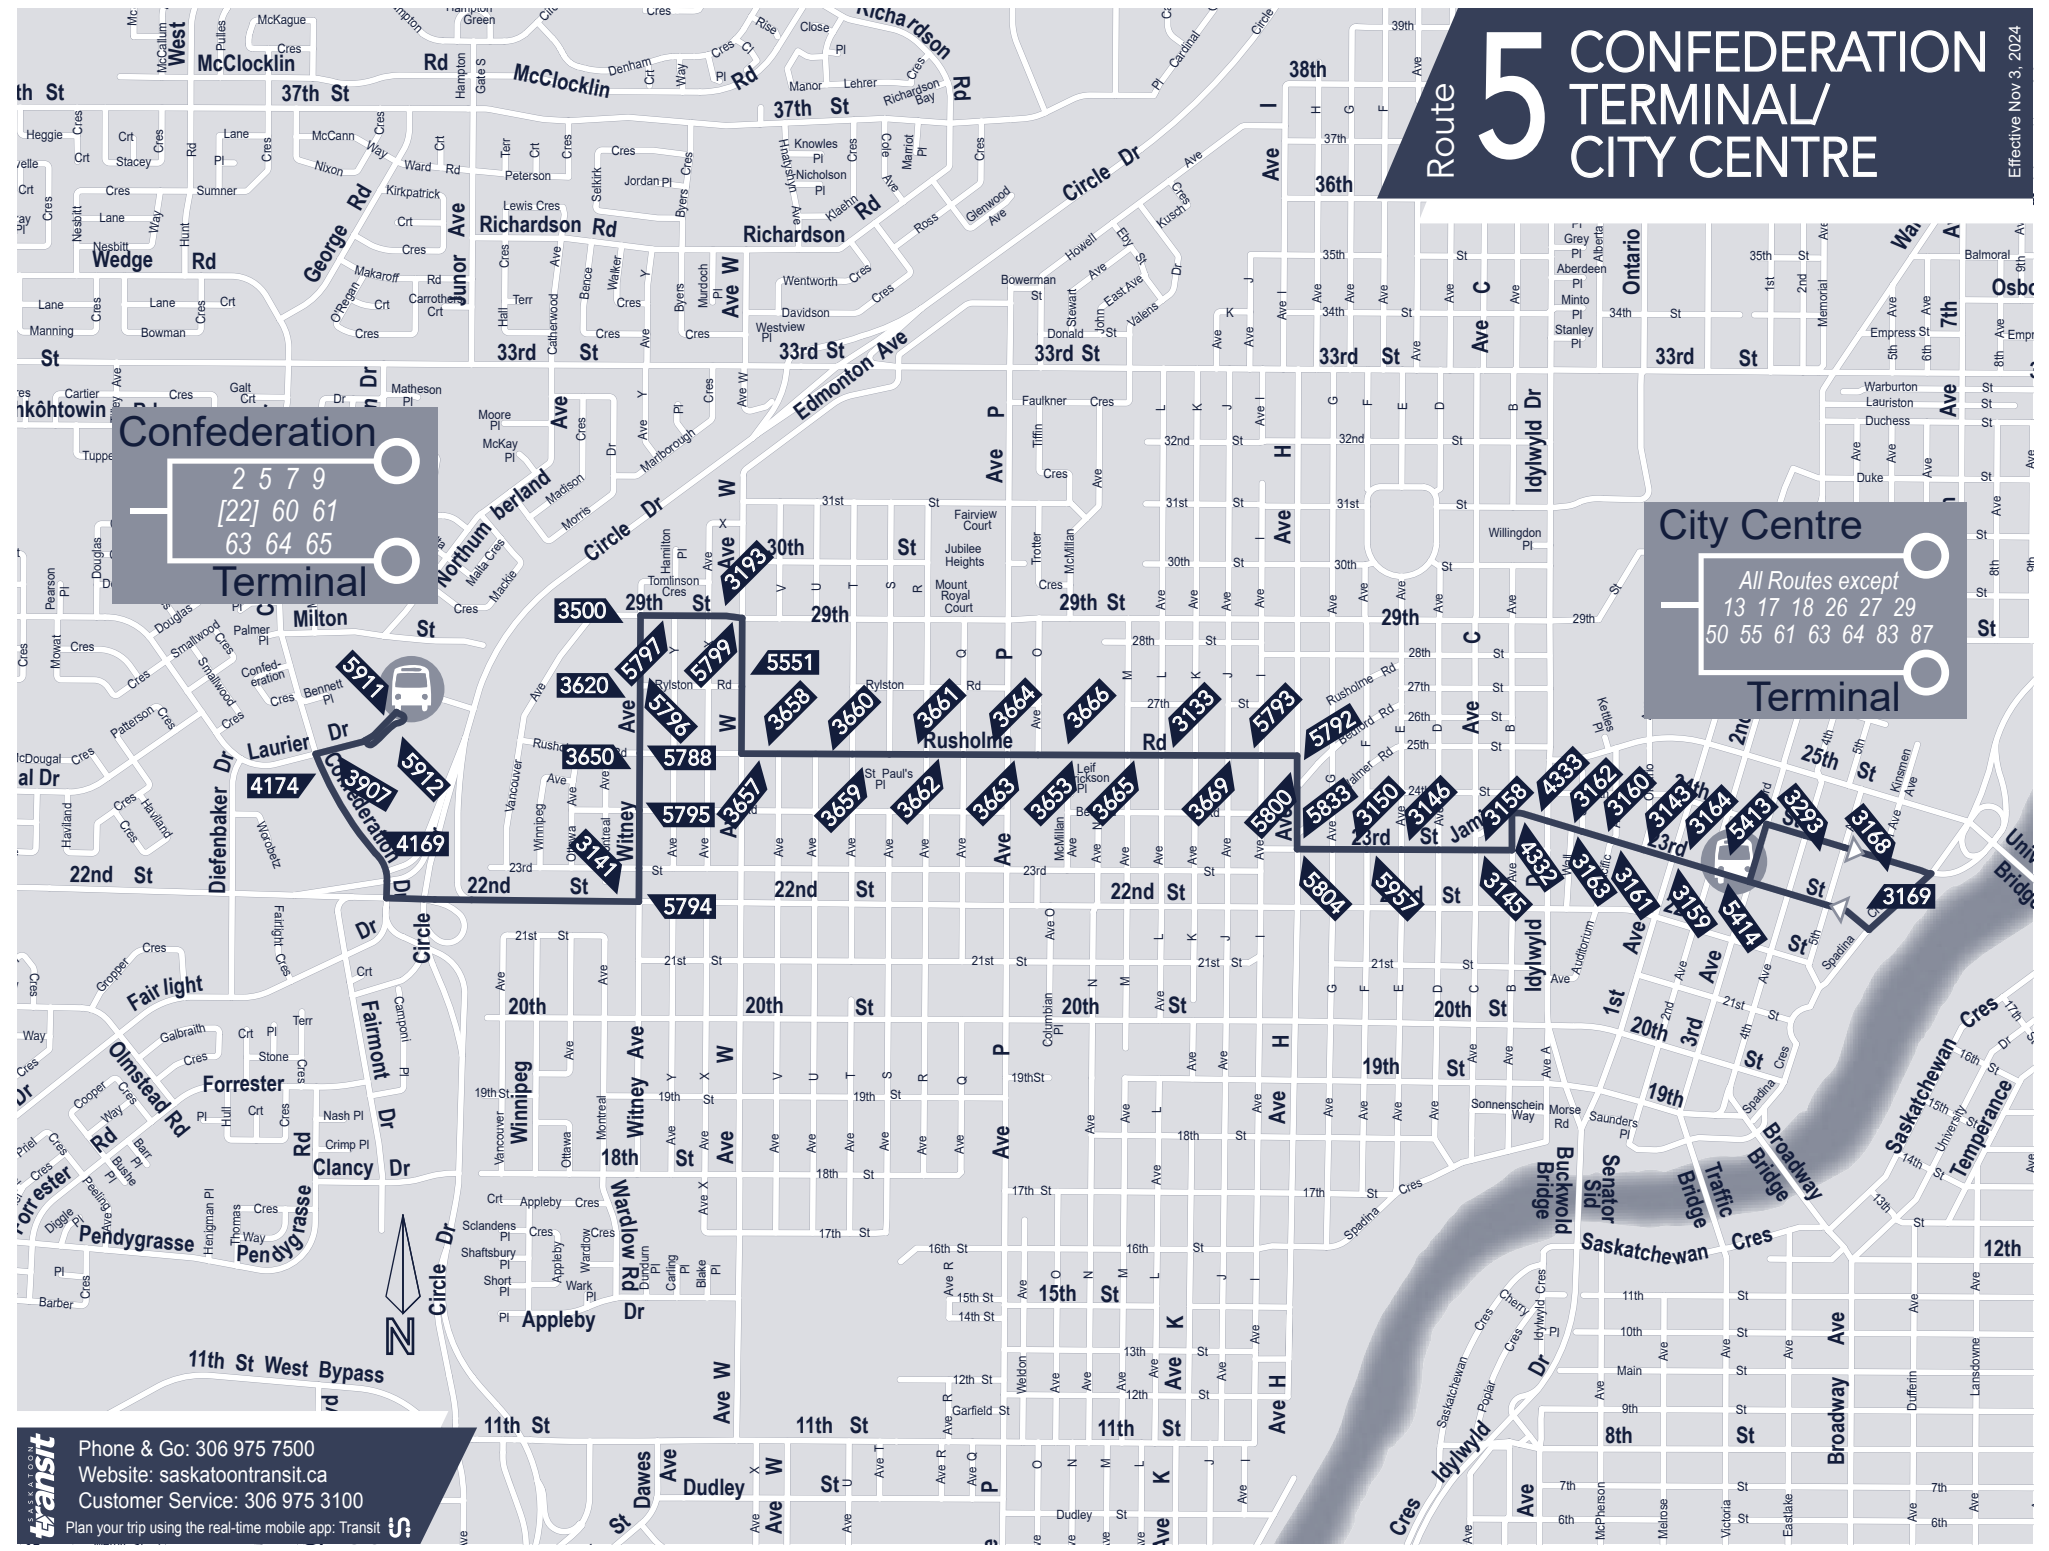

Route 5 CONFEDERATION TERMINAL/ CITY CENTRE

Effective Nov. 3, 2024

Confederation Terminal
 2579
 [22] 60 61
 63 64 65

City Centre Terminal
 All Routes except
 13 17 18 26 27 29
 50 55 61 63 64 83 87

Saskatoon transit
 Phone & Go: 306 975 7500
 Website: saskatoontransit.ca
 Customer Service: 306 975 3100
 Plan your trip using the real-time mobile app: Transit

All routes are fully accessible

G End of service, bus to garage