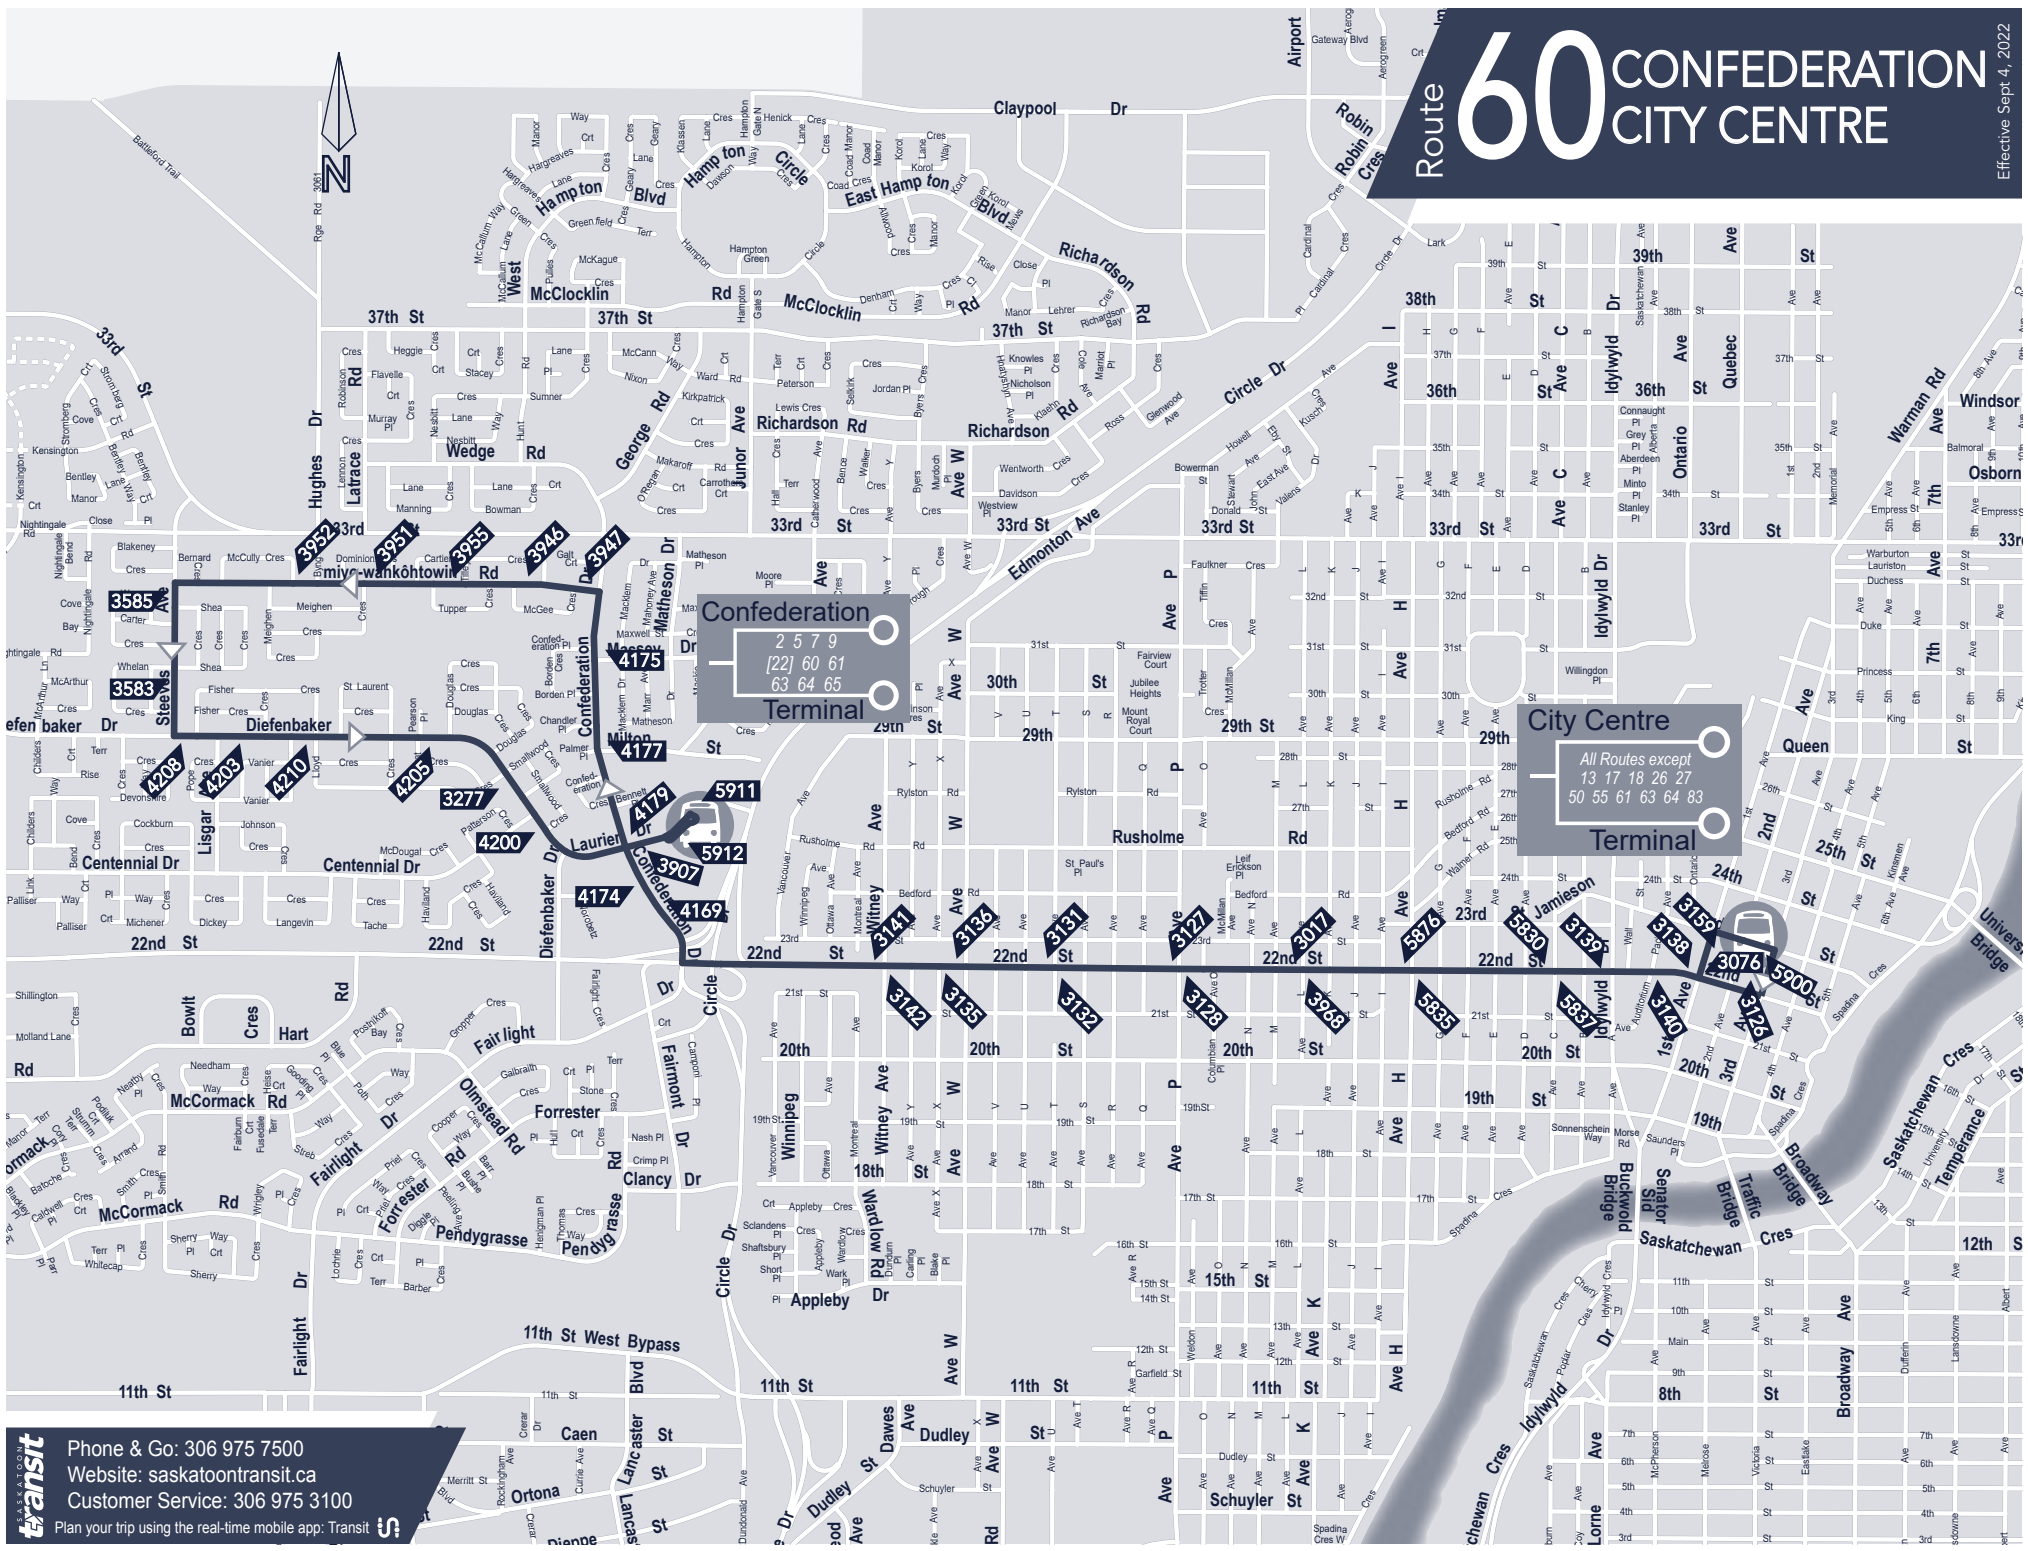

Route 60 CONFEDERATION CITY CENTRE

Effective Sept 4, 2022

Confederation Terminal
 2579
 [22] 60 61
 63 64 65

City Centre Terminal
 All Routes except
 13 17 18 26 27
 50 55 61 63 64 83

saskatoon transit
 Phone & Go: 306 975 7500
 Website: saskatoontransit.ca
 Customer Service: 306 975 3100
 Plan your trip using the real-time mobile app: Transit

 All routes are fully accessible

G End of service, bus to garage