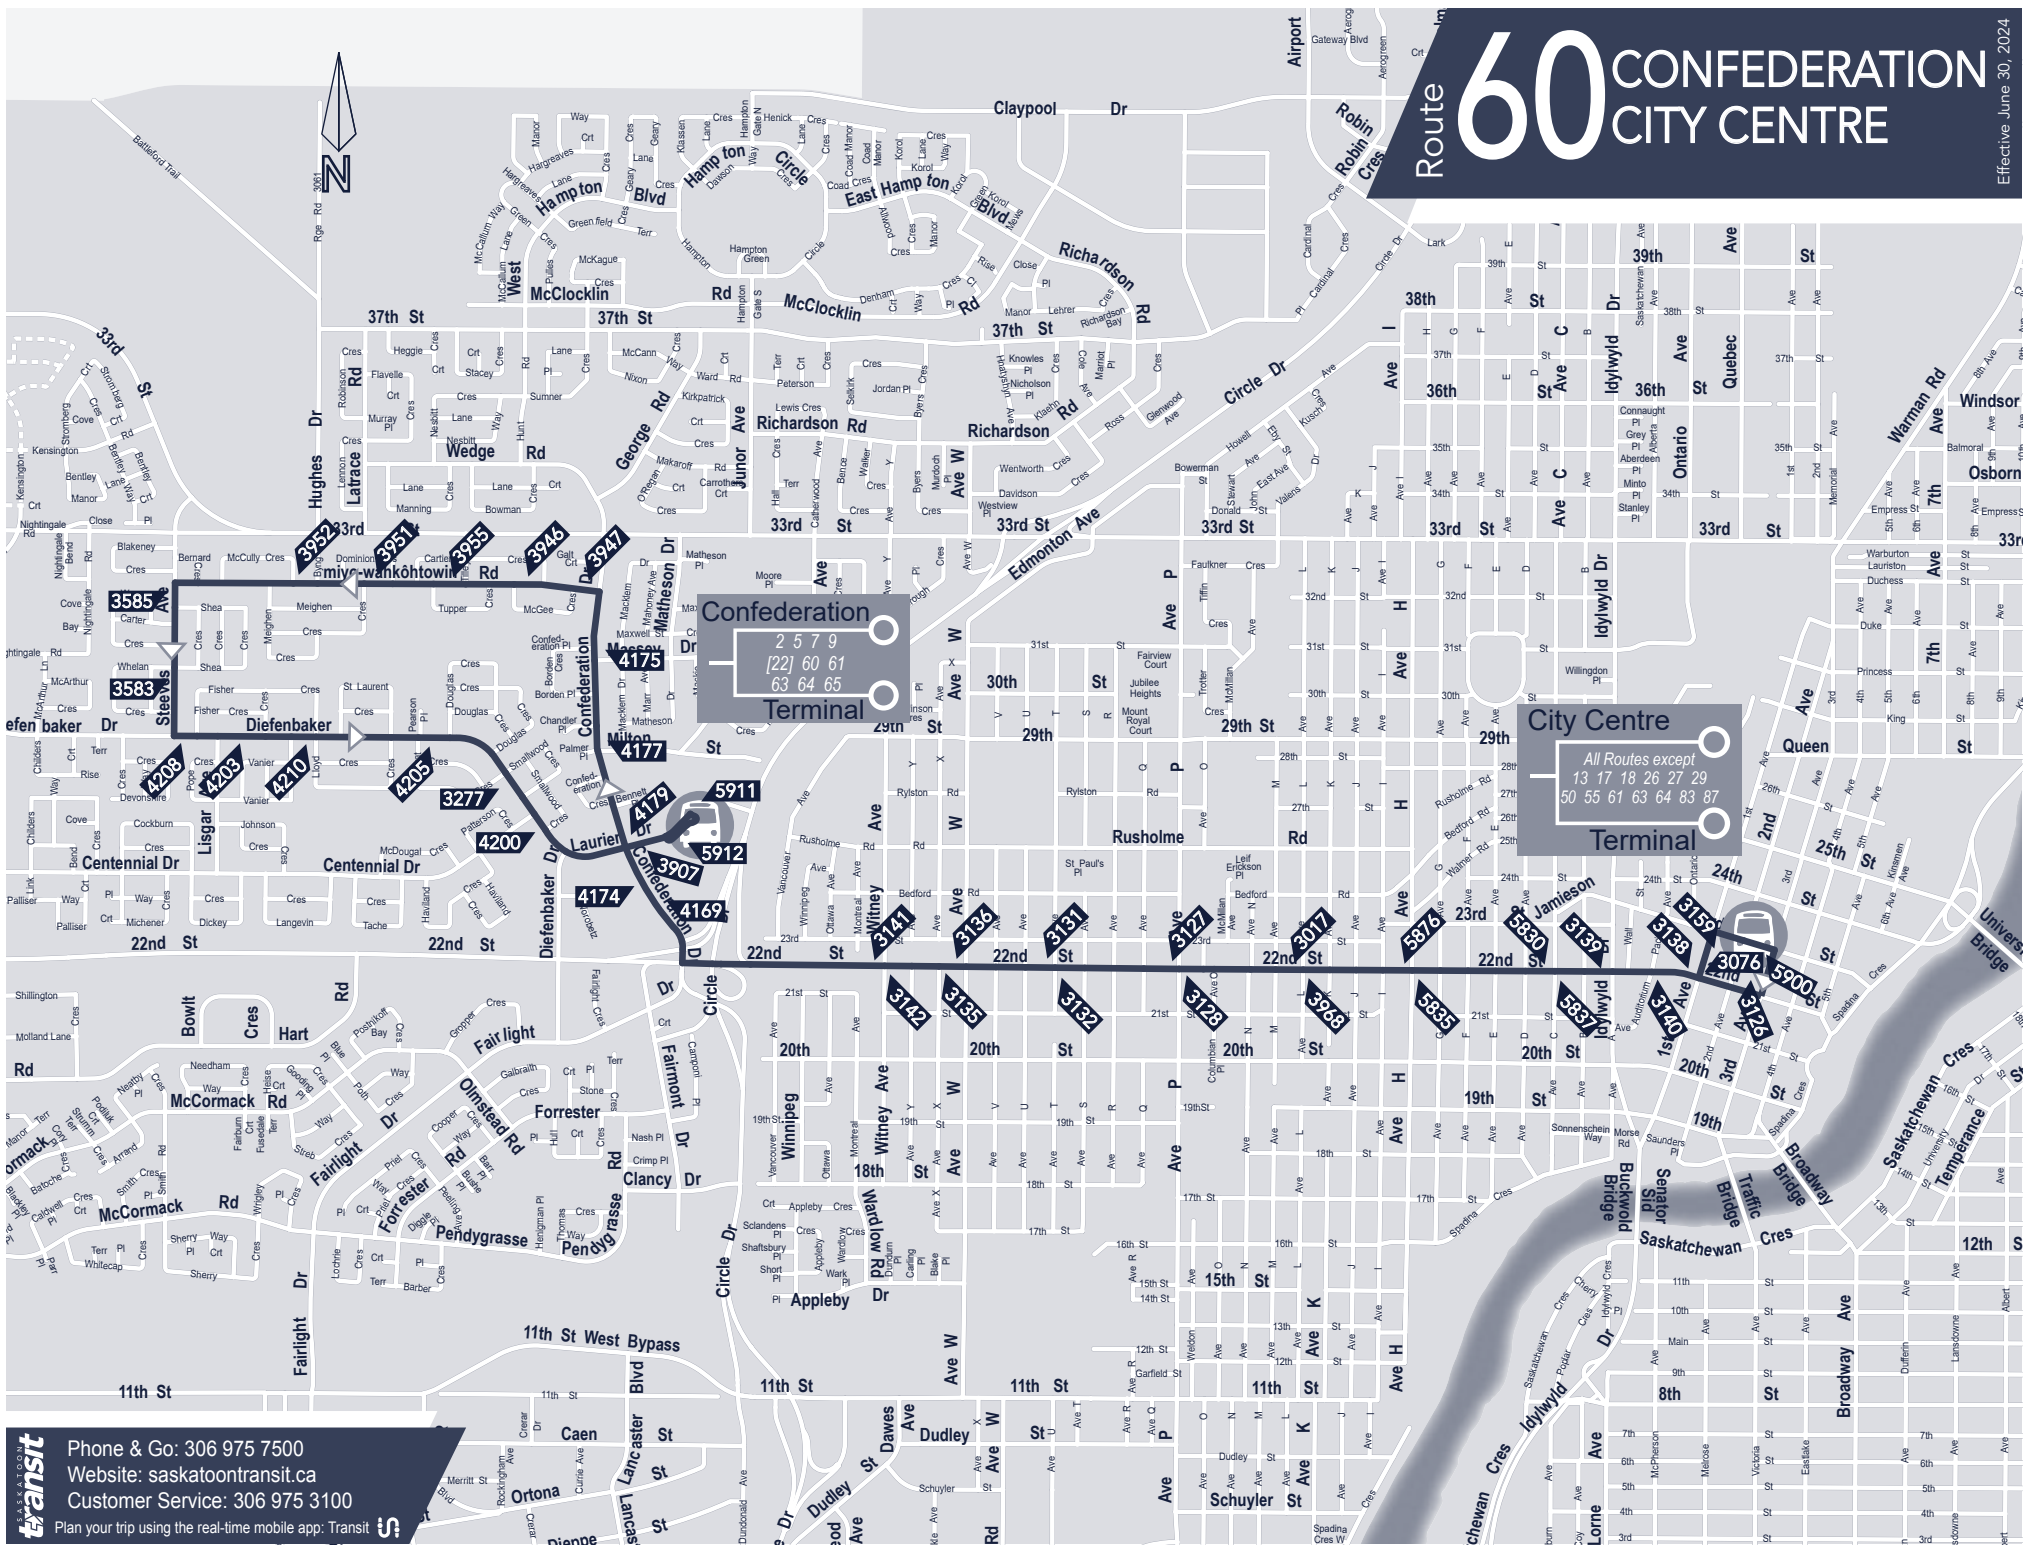

Route 60 CONFEDERATION CITY CENTRE

Effective June 30, 2024

Confederation Terminal
 2 5 7 9
 [22] 60 61
 63 64 65

City Centre Terminal
 All Routes except
 13 17 18 26 27 29
 50 55 61 63 64 83 87

saskatoon transit
 Phone & Go: 306 975 7500
 Website: saskatoontransit.ca
 Customer Service: 306 975 3100
 Plan your trip using the real-time mobile app: Transit

 All routes are fully accessible

G End of service, bus to garage