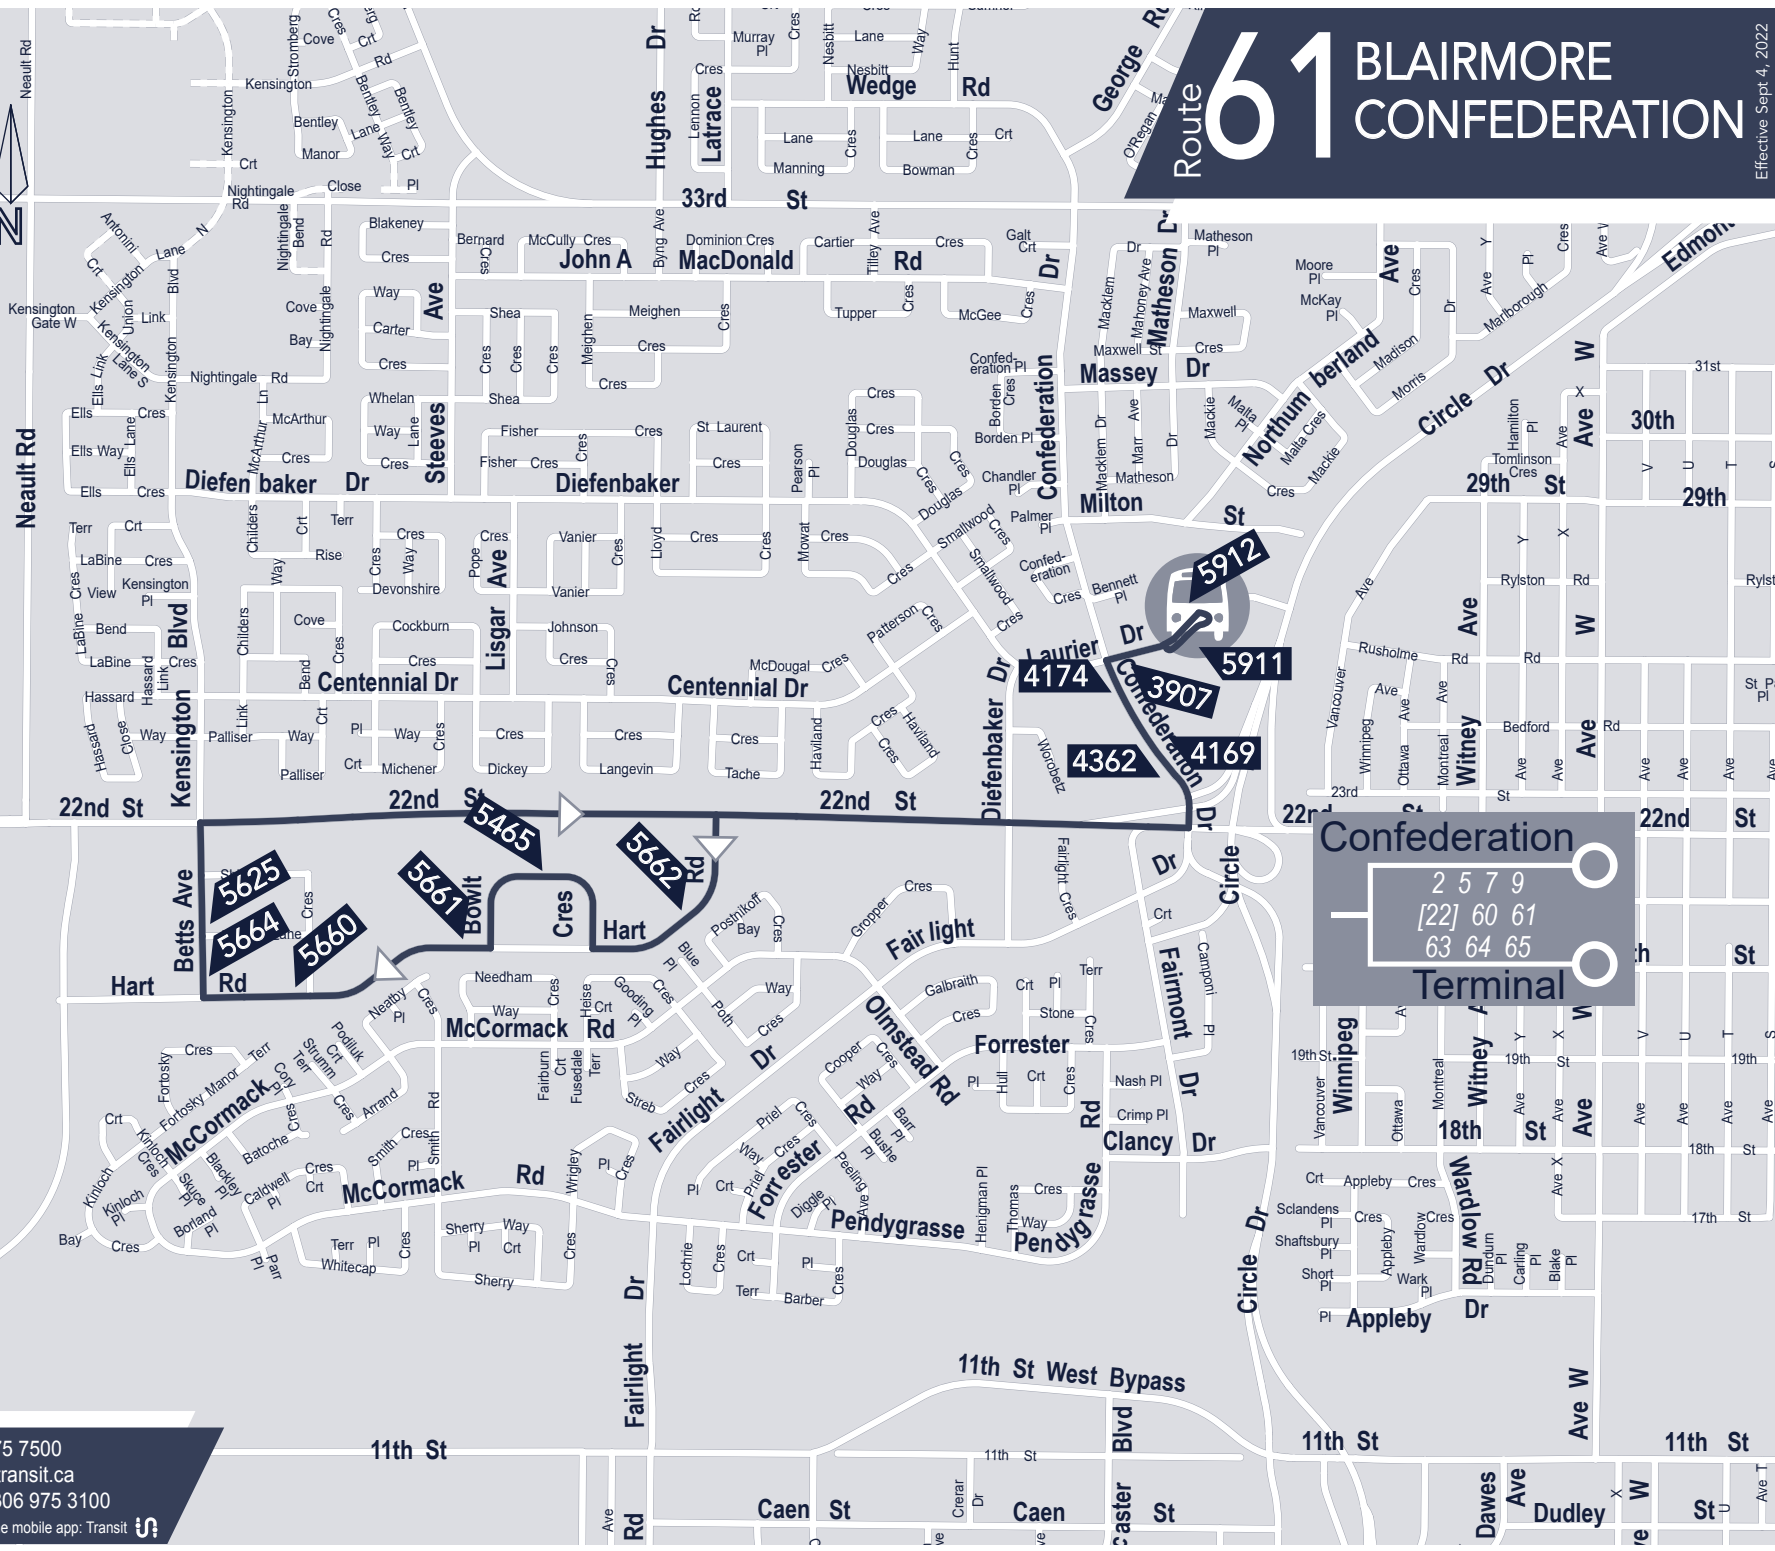

Route 61 BLAIRMORE CONFEDERATION

Effective Sept 4, 2022

Confederation

2 5 7 9
[22] 60 61
63 64 65

Terminal

Phone & Go: 306 975 7500
 Website: saskatoontransit.ca
 Customer Service: 306 975 3100
 Plan your trip using the real-time mobile app: [Transit U](#)

61 Blairmore			
Blairmore		Confederation	
CONFEDERATION TERMINAL	SHAW CENTRE	BETTS AVENUE & MOLLAND LANE	CONFEDERATION TERMINAL *
Monday to Friday			
6:08 AM	6:23 AM	6:26 AM	6:35 AM
6:38 AM	6:53 AM	6:56 AM	7:05 AM
7:08 AM	7:23 AM	7:26 AM	7:35 AM
7:38 AM	7:53 AM	7:56 AM	8:05 AM
8:11 AM	8:23 AM	8:26 AM	8:35 AM
8:38 AM	8:53 AM	8:56 AM	9:05 AM
and every 30 minutes until			
3:08 PM	3:23 PM	3:26 PM	3:35 PM
3:38 PM	3:53 PM	3:56 PM	4:05 PM
4:08 PM	4:23 PM	4:26 PM	4:35 PM
4:38 PM	4:53 PM	4:56 PM	5:05 PM
5:08 PM	5:23 PM	5:26 PM	5:35 PM
5:38 PM	5:53 PM	5:56 PM	6:05 PM
6:08 PM	6:23 PM	6:26 PM	6:35 PM
6:35 PM	6:47 PM	6:49 PM	6:55 PM G
Evening Service			
7:08 PM	7:23 PM	7:26 PM	7:35 PM
8:08 PM	8:23 PM	8:26 PM	8:35 PM
9:08 PM	9:23 PM	9:26 PM	9:35 PM
10:08 PM	10:23 PM	10:26 PM	10:35 PM
11:08 PM	11:23 PM	11:26 PM	11:35 PM
12:08 AM	12:22 AM	12:25 AM	12:34 AM G
Saturday			
6:08 AM	6:23 AM	6:26 AM	6:35 AM
7:08 AM	7:23 AM	7:26 AM	7:35 AM
8:08 AM	8:23 AM	8:26 AM	8:35 AM
9:08 AM	9:23 AM	9:26 AM	9:35 AM
10:08 AM	10:23 AM	10:26 AM	10:35 AM
11:08 AM	11:23 AM	11:26 AM	11:35 AM
11:38 AM	11:53 AM	11:56 AM	12:05 PM
and every 30 minutes until			
6:08 PM	6:23 PM	6:26 PM	6:35 PM
6:35 PM	6:47 PM	6:49 PM	6:55 PM G
Evening Service			
7:08 PM	7:23 PM	7:26 PM	7:35 PM
8:08 PM	8:23 PM	8:26 PM	8:35 PM
9:08 PM	9:23 PM	9:26 PM	9:35 PM
10:08 PM	10:23 PM	10:26 PM	10:35 PM
11:08 PM	11:23 PM	11:26 PM	11:35 PM
12:08 AM	12:22 AM	12:25 AM	12:34 AM G
Sunday & Holidays			
8:13 AM	8:23 AM	8:26 AM	8:35 AM
9:08 AM	9:23 AM	9:26 AM	9:35 AM
and every 60 minutes until			
8:08 PM	8:23 PM	8:26 PM	8:35 PM
9:08 PM	9:22 PM	9:25 PM	9:34 PM G

♿ All routes are fully accessible

G End of service, bus to garage

* Continues as the Route 63