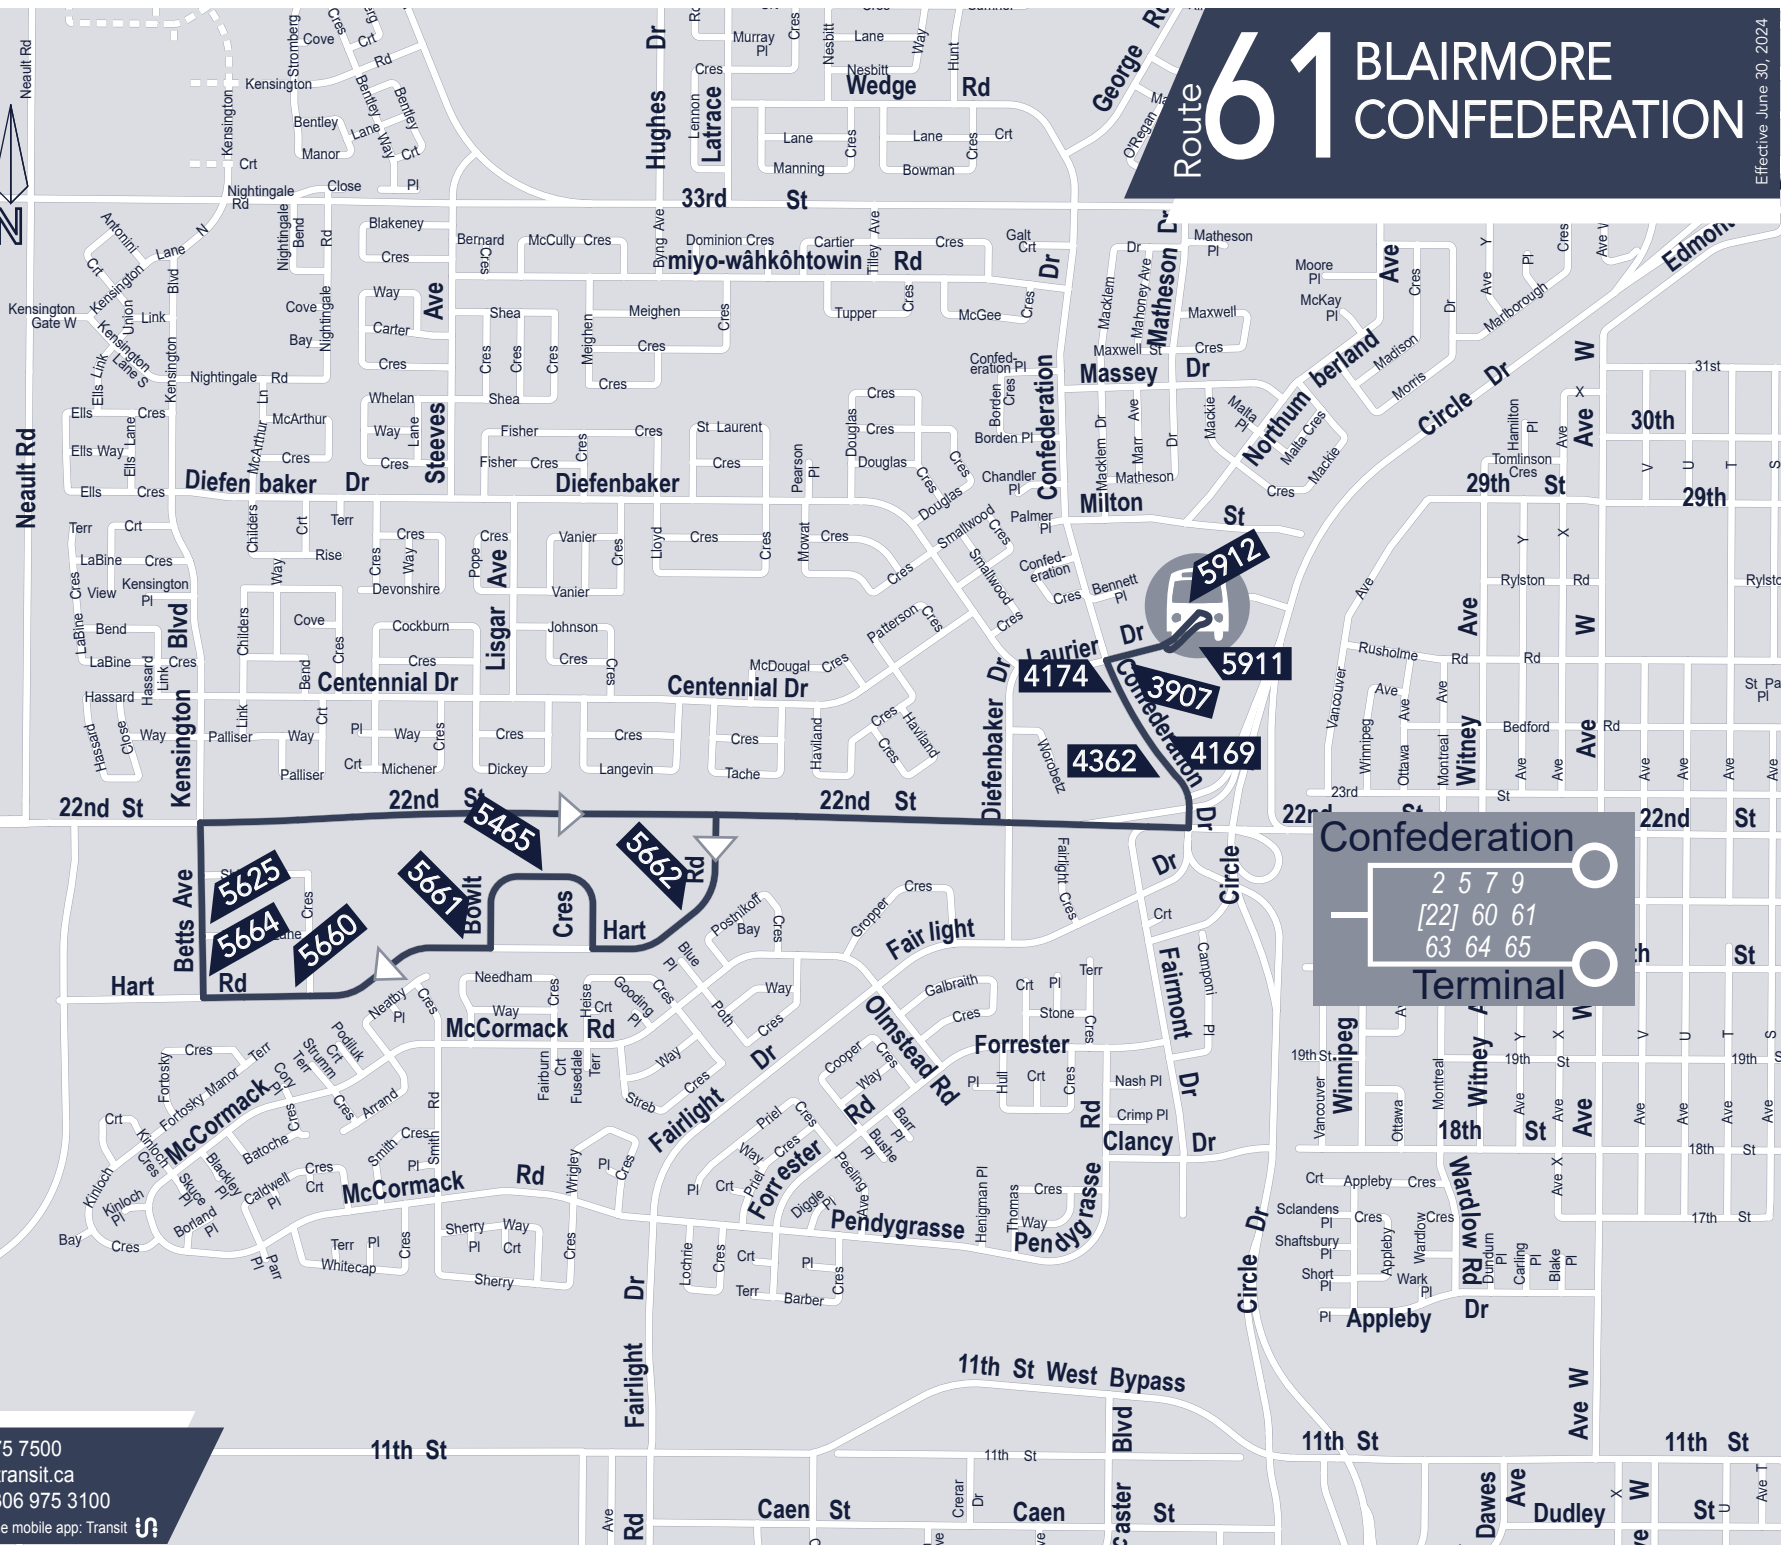

Route 61 BLAIRMORE CONFEDERATION

saskatoon transit
Phone & Go: 306 975 7500
Website: saskatoontransit.ca
Customer Service: 306 975 3100
Plan your trip using the real-time mobile app: Transit U

61 Blairmore			
Blairmore		Confederation	
CONFEDERATION TERMINAL	SHAW CENTRE	BETTS AVENUE & MOLLAND LANE	CONFEDERATION TERMINAL *
Monday to Friday			
6:08 AM	6:15 AM	6:17 AM	6:25 AM
6:38 AM	6:23 AM	6:26 AM	6:35 AM
7:08 AM	6:53 AM	6:56 AM	7:05 AM
7:38 AM	7:23 AM	7:26 AM	7:35 AM
7:38 AM	7:53 AM	7:56 AM	8:05 AM
8:11 AM	8:23 AM	8:26 AM	8:35 AM
8:38 AM	8:53 AM	8:56 AM	9:05 AM
and every 30 minutes until			
3:08 PM	3:23 PM	3:26 PM	3:35 PM
3:38 PM	3:53 PM	3:56 PM	4:05 PM
4:08 PM	4:23 PM	4:26 PM	4:35 PM
4:38 PM	4:53 PM	4:56 PM	5:05 PM
5:08 PM	5:23 PM	5:26 PM	5:35 PM
5:38 PM	5:53 PM	5:56 PM	6:05 PM
6:08 PM	6:23 PM	6:26 PM	6:35 PM
6:35 PM	6:47 PM	6:49 PM	6:55 PM G
Evening Service			
7:08 PM	7:23 PM	7:26 PM	7:35 PM
8:08 PM	8:23 PM	8:26 PM	8:35 PM
9:08 PM	9:23 PM	9:26 PM	9:35 PM
10:08 PM	10:23 PM	10:26 PM	10:35 PM
11:08 PM	11:23 PM	11:26 PM	11:35 PM
12:08 AM	12:22 AM	12:25 AM	12:34 AM G
Saturday			
6:08 AM	6:23 AM	6:26 AM	6:35 AM
7:08 AM	7:23 AM	7:26 AM	7:35 AM
8:08 AM	8:23 AM	8:26 AM	8:35 AM
9:08 AM	9:23 AM	9:26 AM	9:35 AM
10:08 AM	10:23 AM	10:26 AM	10:35 AM
11:08 AM	11:23 AM	11:26 AM	11:35 AM
11:38 AM	11:53 AM	11:56 AM	12:05 PM
and every 30 minutes until			
6:08 PM	6:23 PM	6:26 PM	6:35 PM
6:35 PM	6:47 PM	6:49 PM	6:55 PM G
Evening Service			
7:08 PM	7:23 PM	7:26 PM	7:35 PM
8:08 PM	8:23 PM	8:26 PM	8:35 PM
9:08 PM	9:23 PM	9:26 PM	9:35 PM
10:08 PM	10:23 PM	10:26 PM	10:35 PM
11:08 PM	11:23 PM	11:26 PM	11:35 PM
12:08 AM	12:22 AM	12:25 AM	12:34 AM G
Sunday & Holidays			
8:13 AM	8:23 AM	8:26 AM	8:35 AM
9:08 AM	9:23 AM	9:26 AM	9:35 AM
and every 60 minutes until			
8:08 PM	8:23 PM	8:26 PM	8:35 PM
9:08 PM	9:22 PM	9:25 PM	9:34 PM G

 All routes are fully accessible

G End of service, bus to garage

* Continues as the Route 63