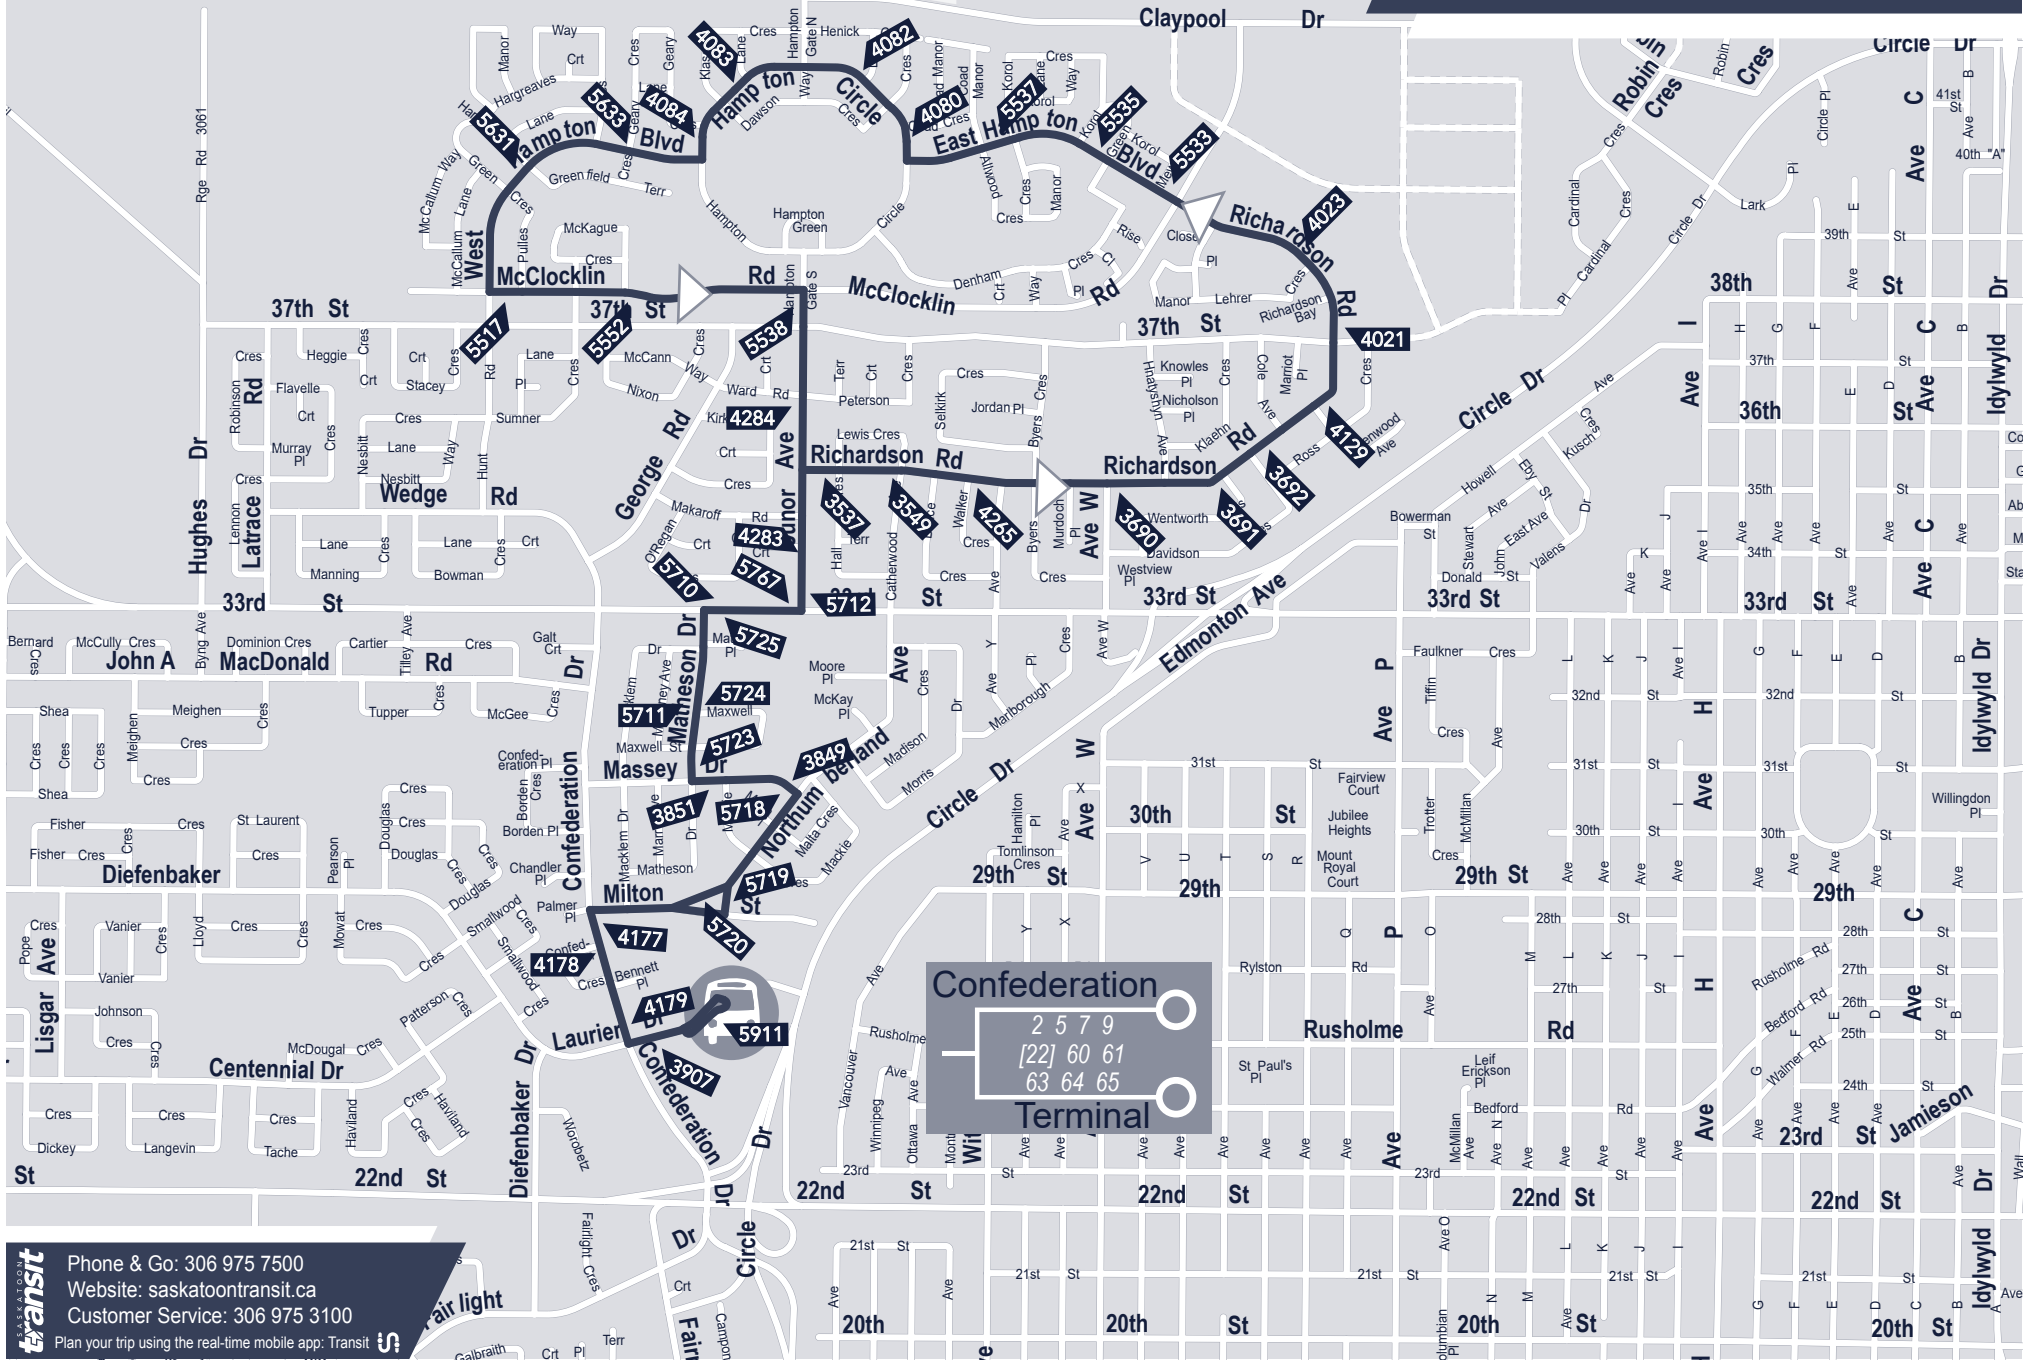

Route 63 HAMPTON VILLAGE CONFEDERATION

Effective Sept 4, 2022

Confederation
2 5 7 9
[22] 60 61
63 64 65
Terminal

saskatoon transit
Phone & Go: 306 975 7500
Website: saskatoontransit.ca
Customer Service: 306 975 3100
Plan your trip using the real-time mobile app: Transit