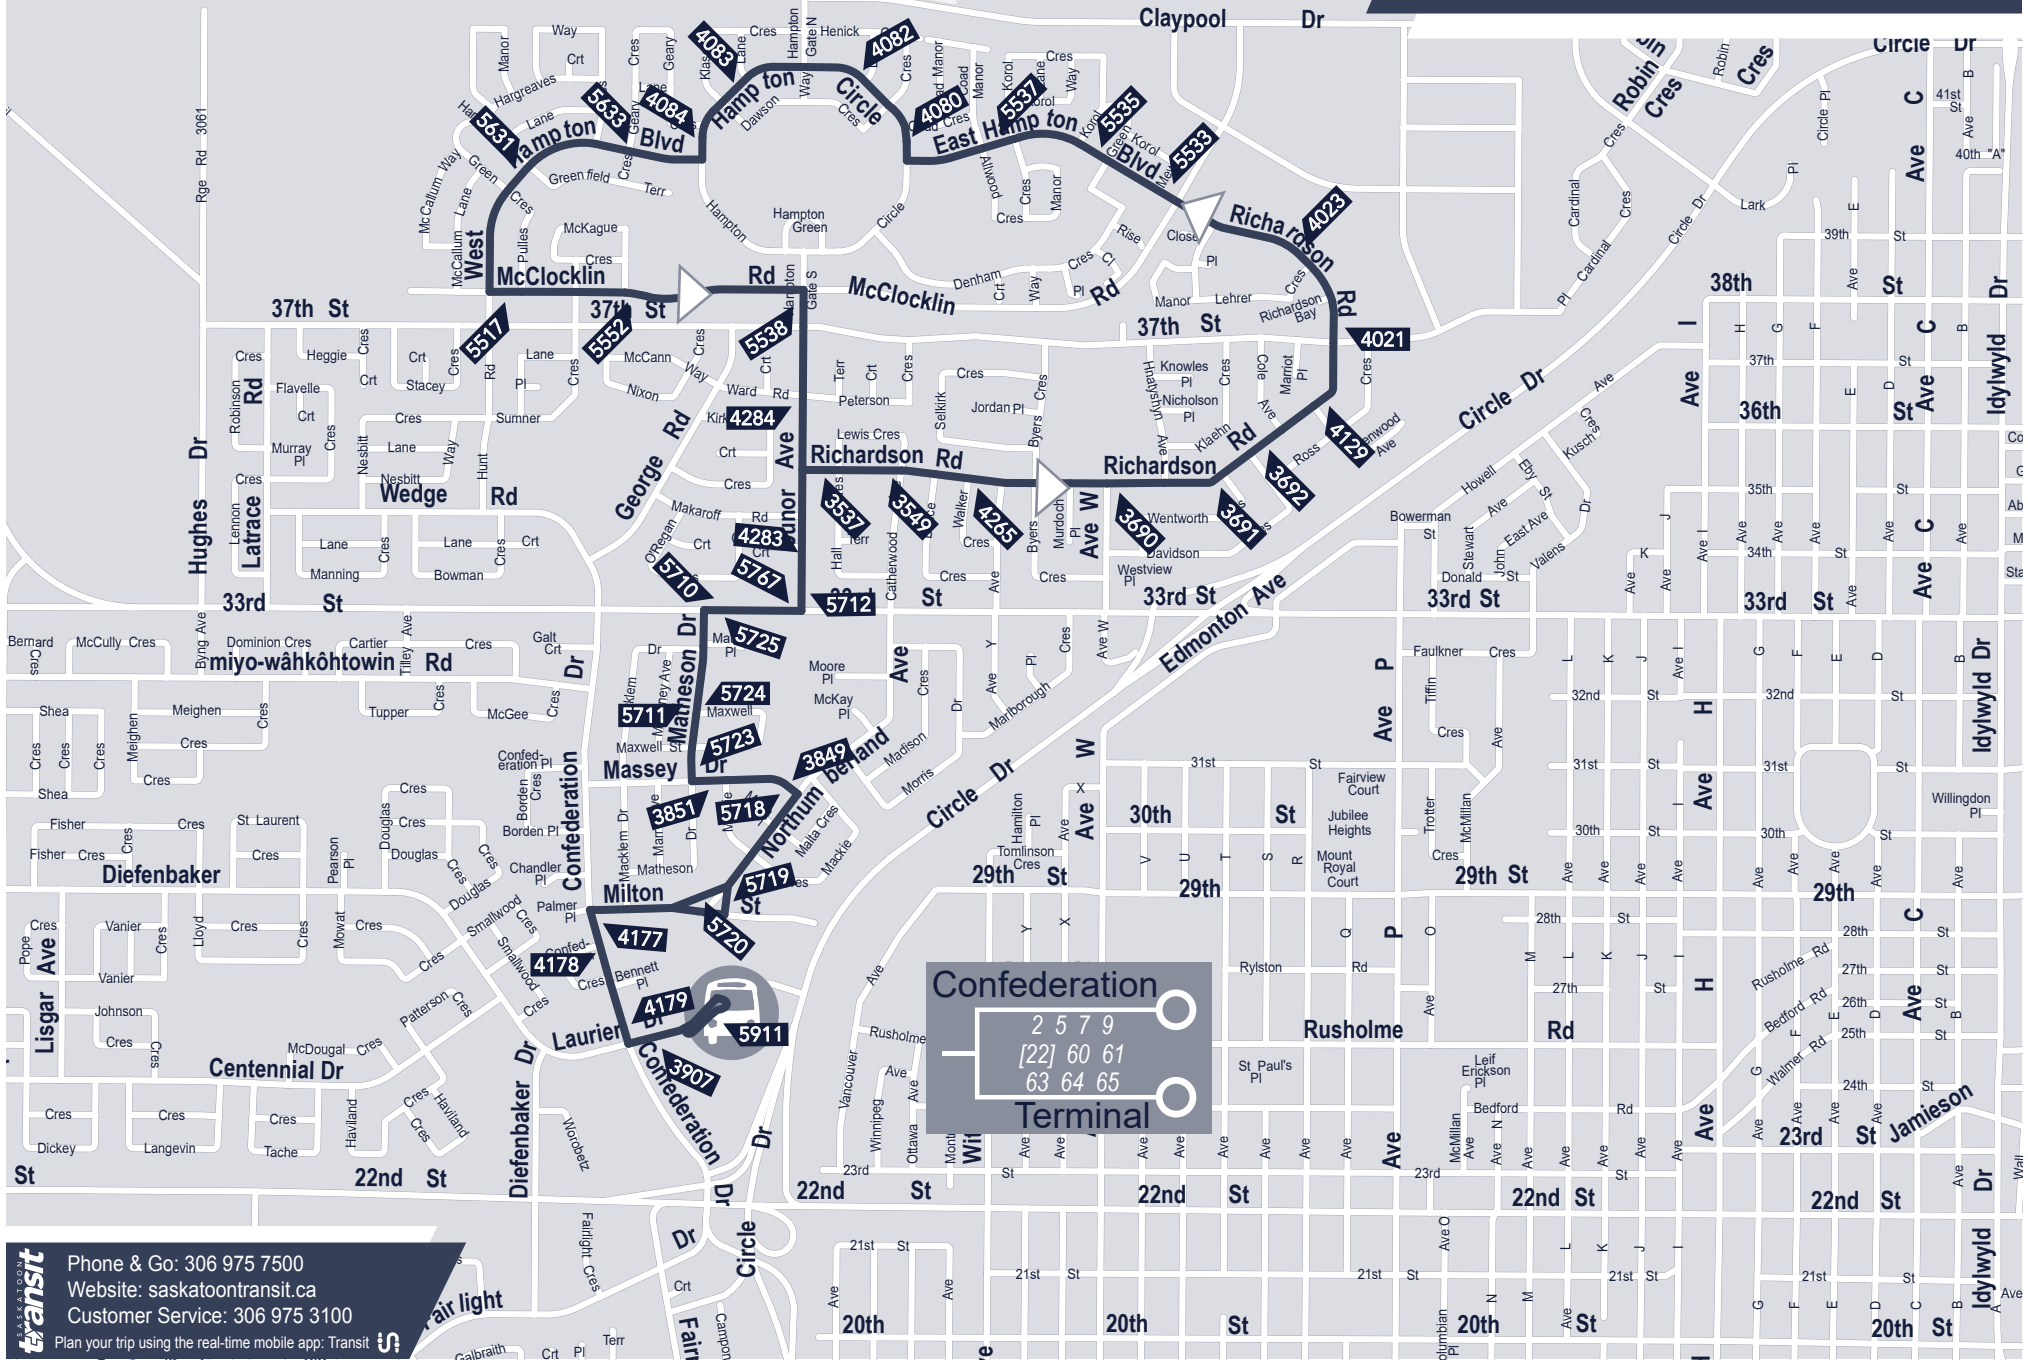

Route 63 HAMPTON VILLAGE CONFEDERATION

Effective June 30, 2024

saskatoon transit
Phone & Go: 306 975 7500
Website: saskatoontransit.ca
Customer Service: 306 975 3100
Plan your trip using the real-time mobile app: Transit

Fair light