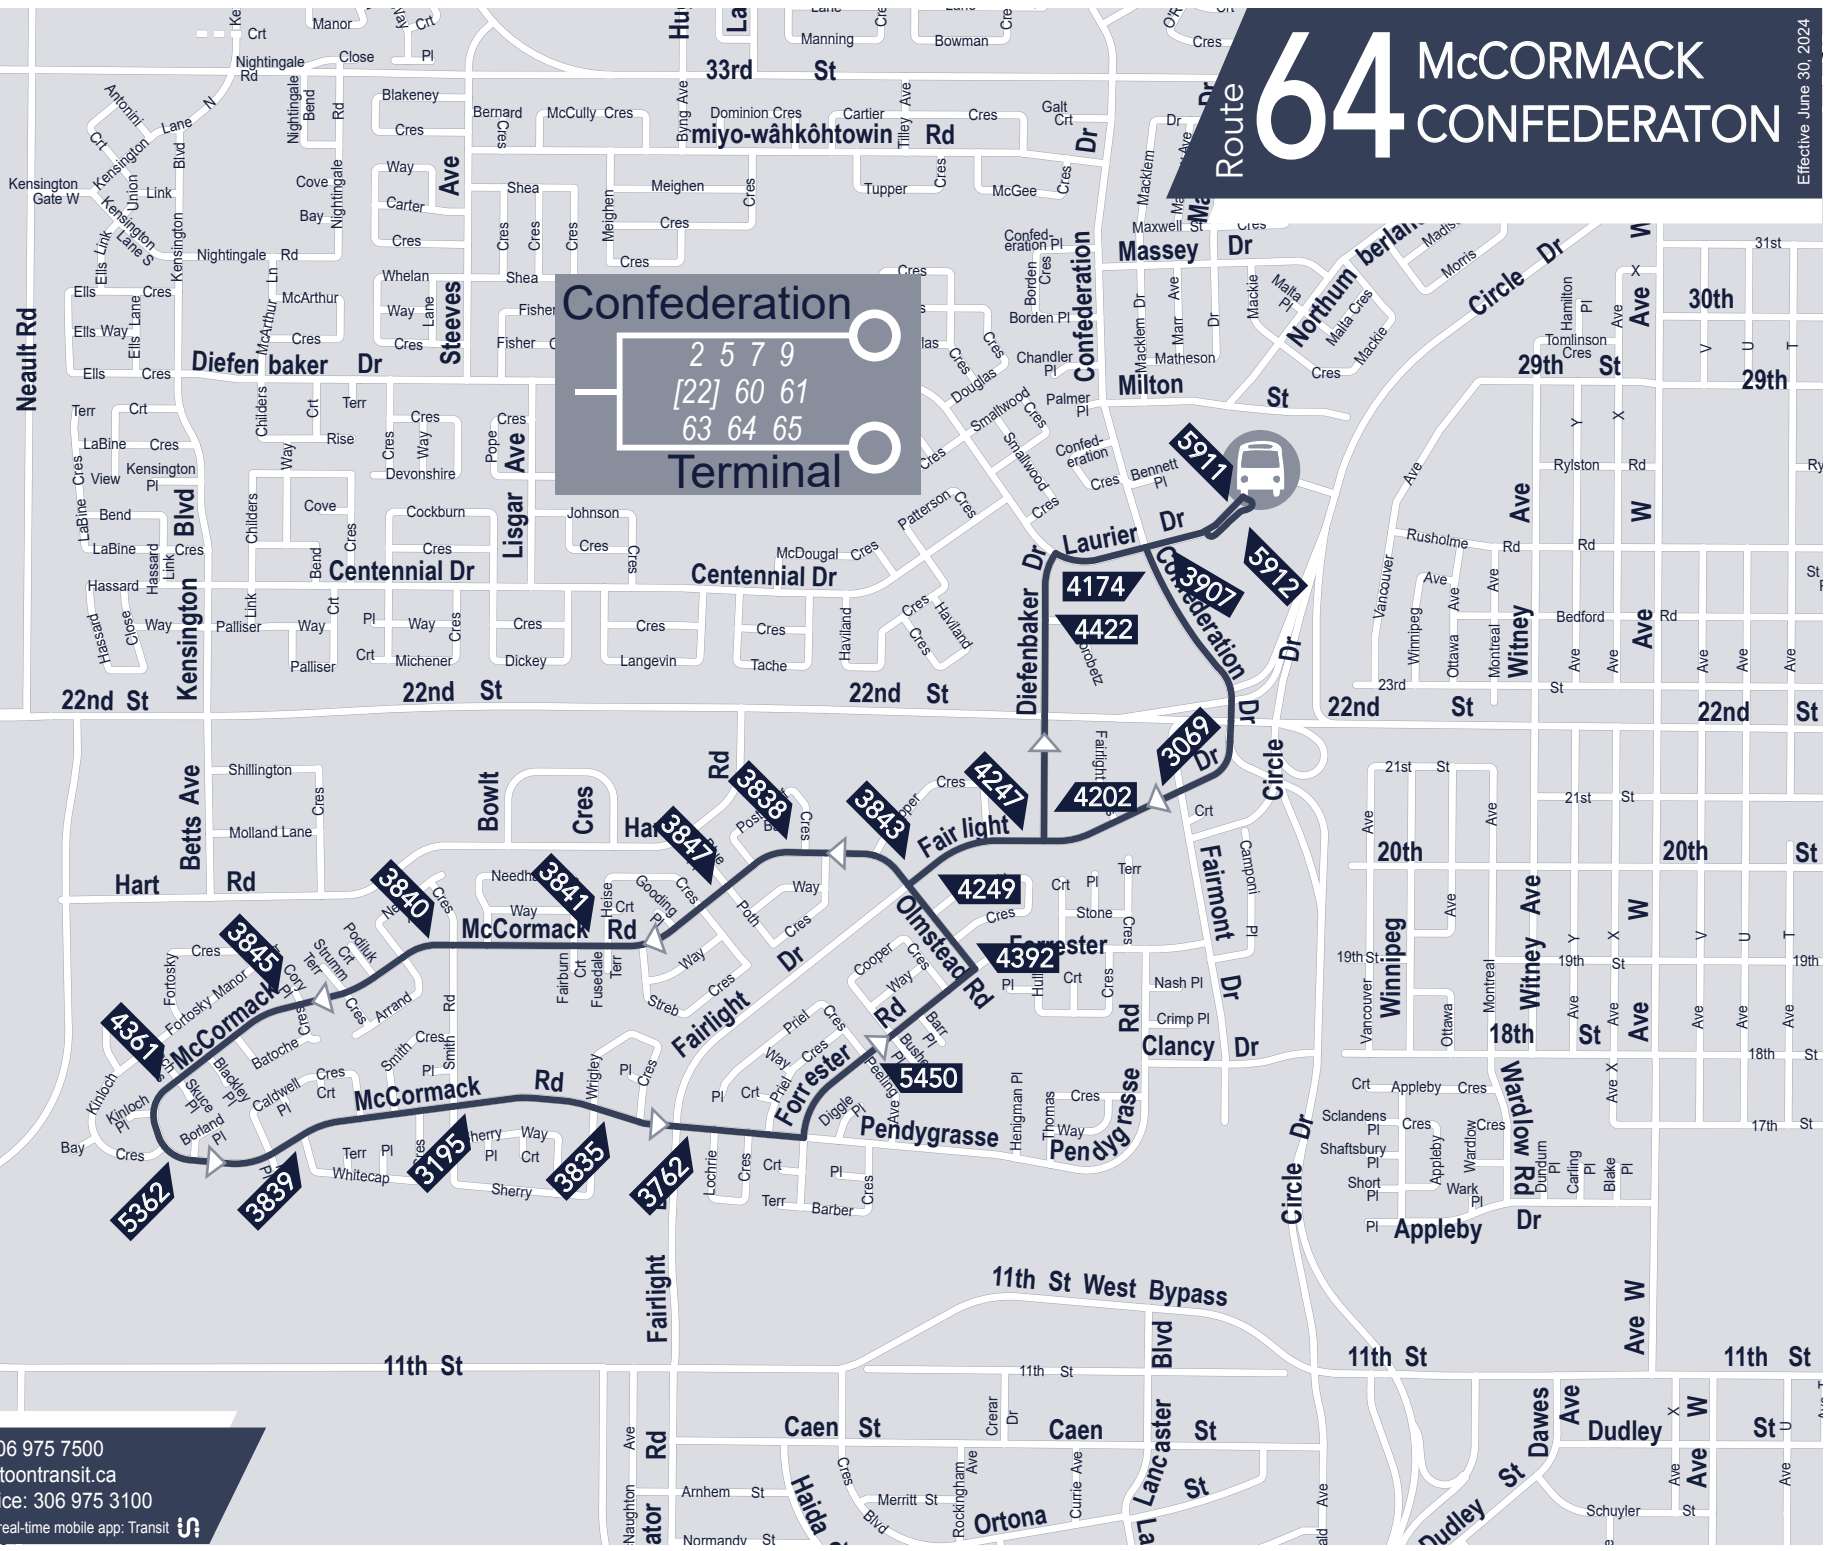

Route 64 McCORMACK CONFEDERATION

Confederation

2 5 7 9
[22] 60 61
63 64 65

Terminal

saskatoon transit
Phone & Go: 306 975 7500
Website: saskatoontransit.ca
Customer Service: 306 975 3100
Plan your trip using the real-time mobile app: Transit