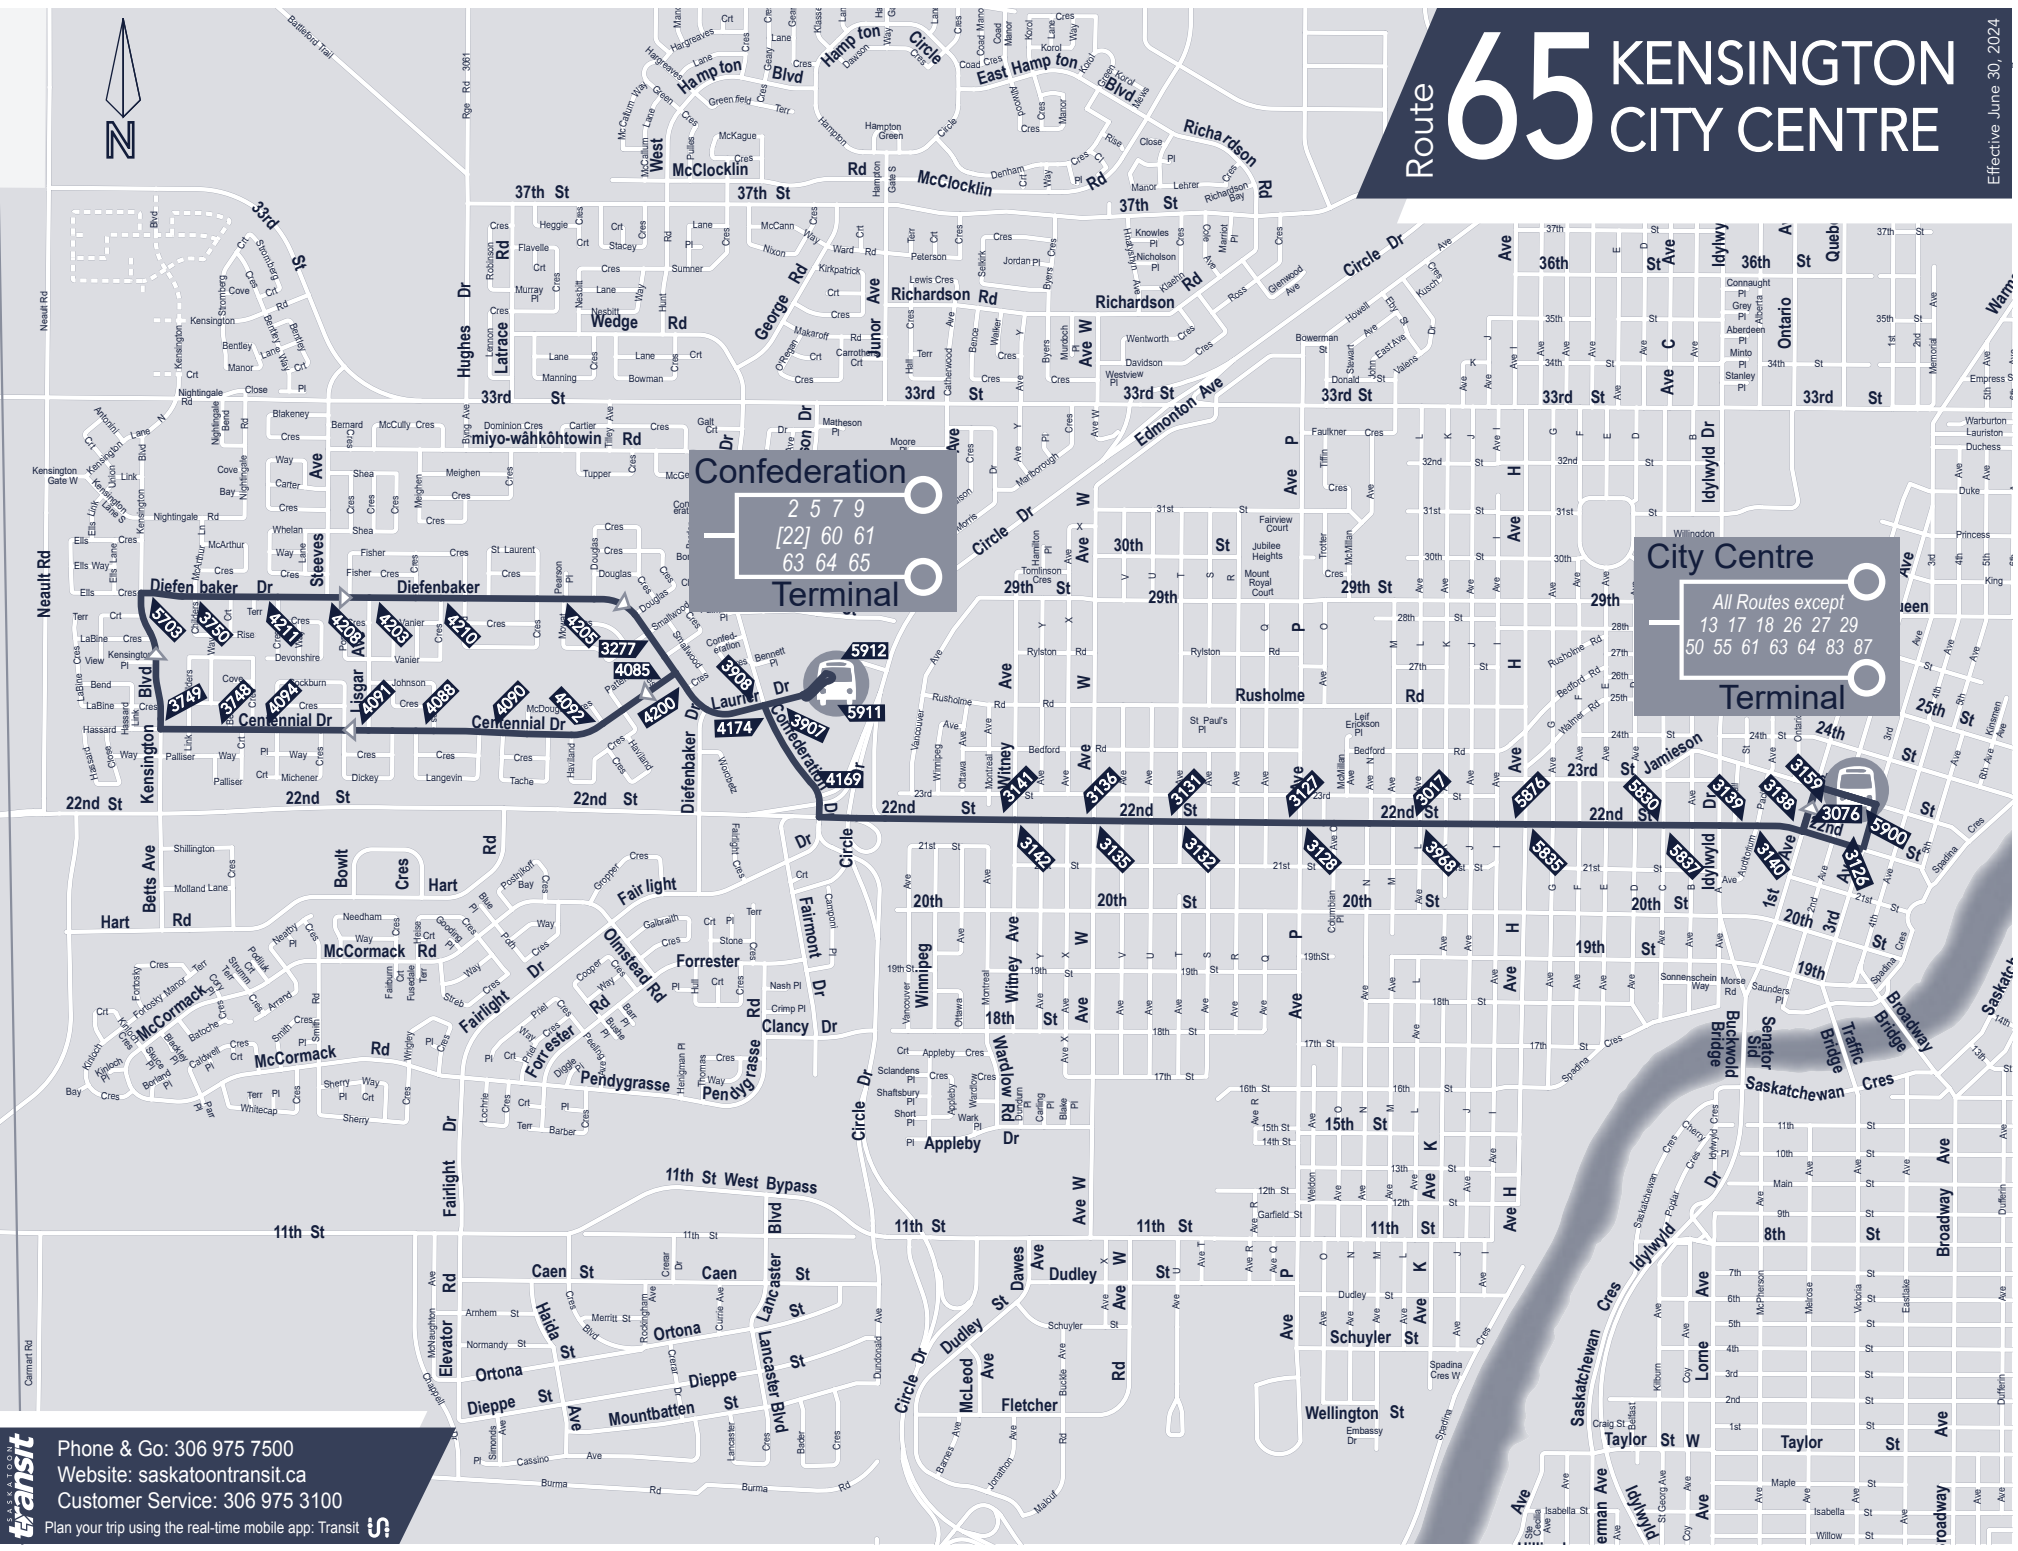

# Route 65 KENSINGTON CITY CENTRE

Effective June 30, 2024

**Confederation Terminal**  
 2579  
 [22] 60 61  
 63 64 65

**City Centre Terminal**  
 All Routes except  
 13 17 18 26 27 29  
 50 55 61 63 64 83 87

 All routes are fully accessible

**G** End of service, bus to garage